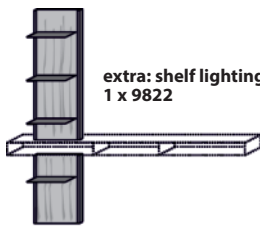

Size in cm W 36 H 160 D 36

Art. no. 9045 le. 9046 ri.

Bureau
1 movable top
1 metal blind anthracite
1 socket with USB port

extra: pen and paper tray
1 x 1055

Size in cm W 120 H 87 D 60

Art. no. 4124

Wall hanging rack
back panel reef oak
4 fixed shelves metal anthracite