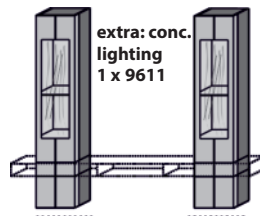

Size in cm W 86,5 H 13 D 39

Art. no. 1091

Wall unit le./ri.
Carcase oak anthr.
2 wooden doors
2 fixed wooden shelves

Size in cm W 36 H 160 D 36

Art. no. 9041 le. 9042 ri.

Wall unit le./ri.
Carcase oak anthr.
back panel reef oak
1 wooden-/ glass door
1 wooden door/ 2 shelves
1 glass shelf