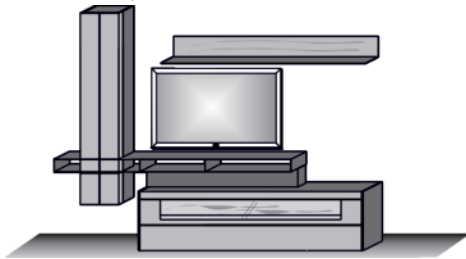

Extras

Art. no.

concealed lighting

9811

panel lighting

9712

Cable cover

1143

lighting for cable cover

9621

shows Combi no. 22
incl. optional cable cover