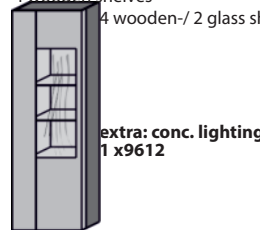

Size in cm W 63 H 206 D 39

Art. no. 0064 ri.

Display cabinet
Carcase oak anthr.
4 wooden drawers

Size in cm W 63 H 124 D 44

Art. no. 6063

Highboard
Carcase oak anthr.
1 wooden flap
3 wooden drawers
1 fixed wooden shelf

Size in cm W 121 H 115 D 44

Art. no. 6123

Sideboard
Carcase oak anthr.
back panel reef oak
1 wooden door
1 wooden drawer
1 wooden flap with glass
1 wooden shelf
1 fixed wooden shelf