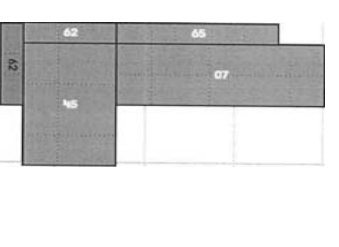

## PRODUCT INFORMATION

DIMENSIONS IN CM

# HUG

H: 25 5/8"

W x D:

154" x 112 1/2"

112 1/2" x 102 3/8"

143 3/8" x 71 5/8"

133" x 71 5/8"

143 3/8" x 71 5/8"