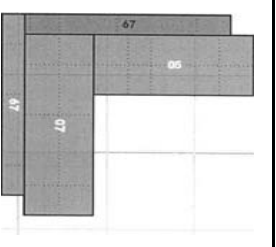

## PRODUCT INFORMATION

DIMENSIONS IN CM

# HUG

H: 25 5/8"

W x D:

154" x 112 1/2"

112 1/2" x 102 3/8"

143 3/8" x 71 5/8"

133" x 71 5/8"

143 3/8" x 71 5/8"