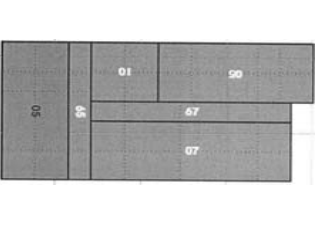

## PRODUCT INFORMATION

DIMENSIONS IN CM

# HUG

H: 25 5/8"

W x D:

154" x 112 1/2"

112 1/2" x 102 3/8"

143 3/8" x 71 5/8"

133" x 71 5/8"

143 3/8" x 71 5/8"