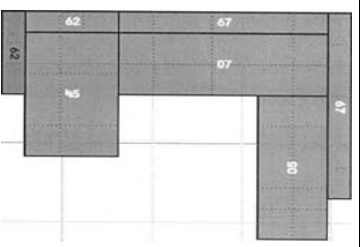

## PRODUCT INFORMATION

DIMENSIONS IN CM

# HUG

H: 25 5/8"

W x D:

154" x 112 1/2"

112 1/2" x 102 3/8"

143 3/8" x 71 5/8"

133" x 71 5/8"

143 3/8" x 71 5/8"