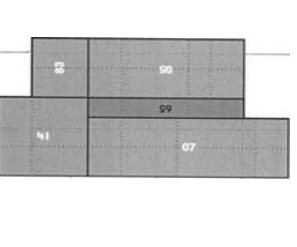

## PRODUCT INFORMATION

DIMENSIONS IN CM

# HUG

H: 25 5/8"

W x D:

154" x 112 1/2"

112 1/2" x 102 3/8"

143 3/8" x 71 5/8"

133" x 71 5/8"

143 3/8" x 71 5/8"