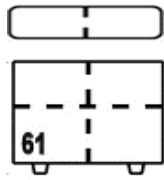

HUG

W:	30 3/4"	41"	71 5/8"	92 1/8"
H:	25 5/8"	25 5/8"	25 5/8"	25 5/8"
D:	10 1/4"	10 1/4"	10 1/4"	10 1/4"

Article Code	61	62	65	67
Description	Low Back / Arm	Low Back / Arm	Low Back / Arm	Low Back / Arm

COM Yardage	1.91	2.31	2.31	3.72

Fabric	
COM	
ST03	
ST05	
ST06	
ST07	
ST08	
ST09	

COL Sqft	32.51	41.55	67.17	83.31

Leather	
COL	
W4	
W6	
WW11	
WW15	

NOT AVAILABLE IN LEATHERS: W401XX, W429XX , W477XX