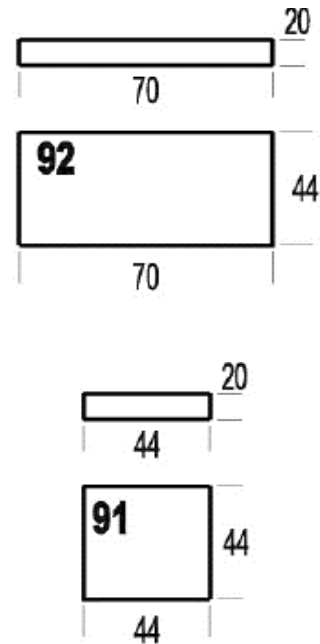

BACK CUSHION