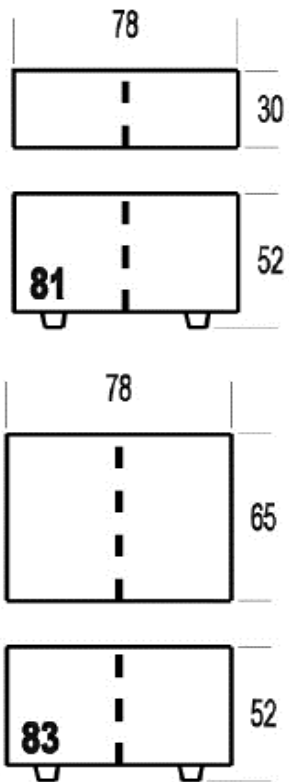

HUG

PRODUCT INFORMATION

DIMENSIONS IN CM

ARMREST