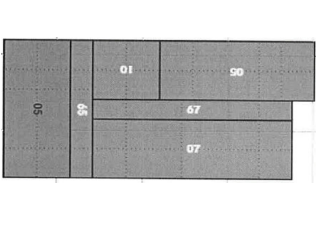

## PRODUCT INFORMATION

DIMENSIONS IN CM

# HUG

H: 25 5/8"

W x D:

154" x 112 1/2"

112 1/2" x 102 3/8"

143 3/8" x 71 5/8"

133" x 71 5/8"

143 3/8" x 71 5/8"