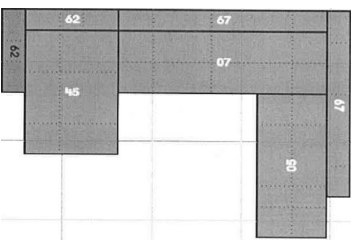

## PRODUCT INFORMATION

DIMENSIONS IN CM

# HUG

H: 25 5/8"

W x D:

154" x 112 1/2"

112 1/2" x 102 3/8"

143 3/8" x 71 5/8"

133" x 71 5/8"

143 3/8" x 71 5/8"