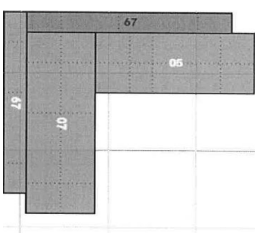

## PRODUCT INFORMATION

DIMENSIONS IN CM

# HUG

H: 25 5/8"

W x D:

154" x 112 1/2"

112 1/2" x 102 3/8"

143 3/8" x 71 5/8"

133" x 71 5/8"

143 3/8" x 71 5/8"