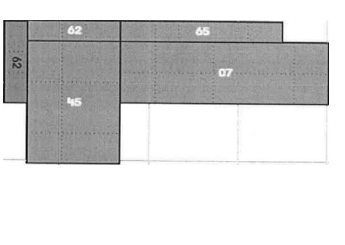

## PRODUCT INFORMATION

DIMENSIONS IN CM

# HUG

H: 25 5/8"

W x D:

154" x 112 1/2"

112 1/2" x 102 3/8"

143 3/8" x 71 5/8"

133" x 71 5/8"

143 3/8" x 71 5/8"