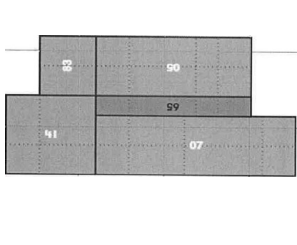

## PRODUCT INFORMATION

DIMENSIONS IN CM

# HUG

H: 25 5/8"

W x D:

154" x 112 1/2"

112 1/2" x 102 3/8"

143 3/8" x 71 5/8"

133" x 71 5/8"

143 3/8" x 71 5/8"