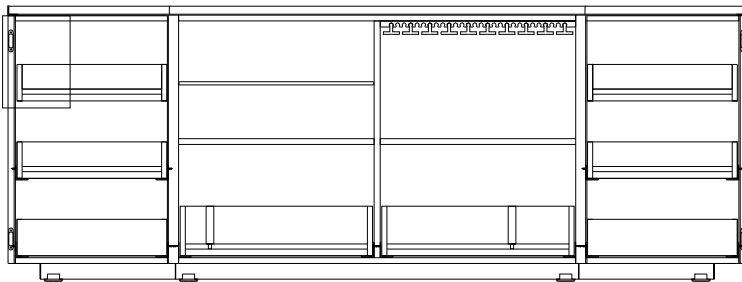

Storage Accessory for Unico Credenza