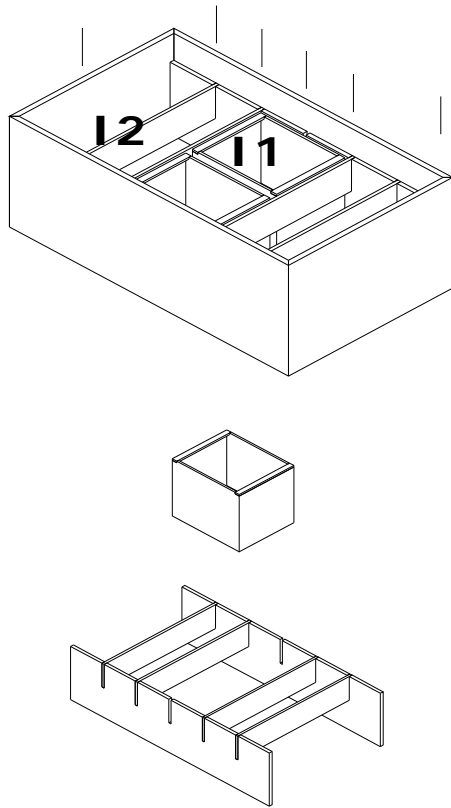

Interior Distribution for drawers in Tokyo Credenza

Description		Dimensions in Inches		
Item No.	Finish	W	H	D
Lower Drawer System				
18017	Lower Drawer System			
I1 Interior Partition				
18014	Lacquer Walnut			
I2 Interior Partition				
18015	Lacquer Walnut			