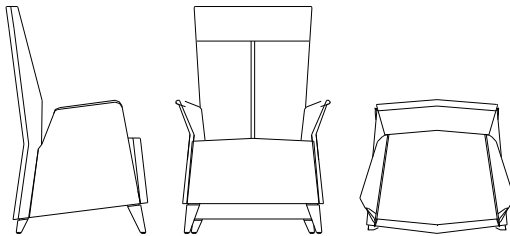

Guest Armchair

32 1/4   44   26 3/4

8720/B	Grade B/ Faux Leather			
8720/C	Fabric-Grade C/C.O.M			
8720/D	Fabric-Grade D			
8720/E	Fabric-Grade E/ Ultrasuede			
8720/F	Fabric-Grade F			
8720/G	Fabric-Grade G			
8720/P1	Leather Serie 100/ Mastrotto			
8720/PE	Elmo Leather Rustical			

C.O.M. Requirement: 4 yards of 55"W Plain Fabric
C.O.L. Requirement: 65 Sq Ft