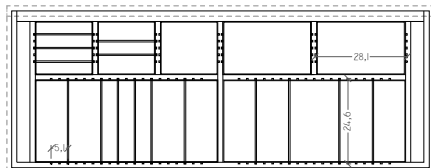

Cuterly Storage to be placed on top of buffet		51 1/4"	3 1/4"	18 7/8"
18835	Palm Walnut