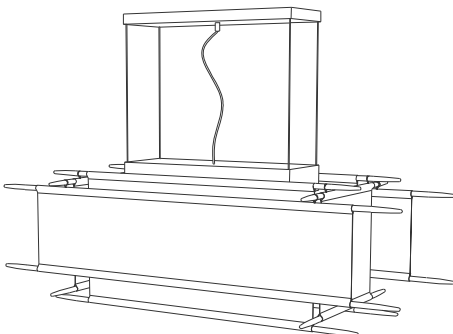

Japon Ceiling Light

61 7/8"

46 3/8"

27 1/2"

18268	Solid Walnut Sticks covered with Fabric
--------------	---

Eclipse Bed

Description

Dimensions in Inches