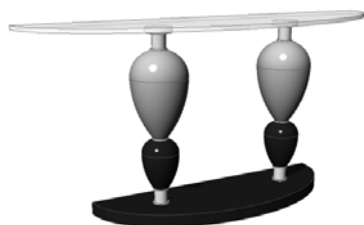

Console

Description

Dimensions in Inches

Item No. Finish W H D

2 vol. / 0,433m3

IMPERADOR Console

59"

30"

15"

IMPER-113/1 All HG Lacquer w/ Transparent Glass Top

IMPER-113/2 HG Lacquer Pedestals, Oak Base w/ Transparent Glass Top

UPCHARGE Silver/Gold/Champagne/Bronze Leaf on Pedestal Balls

UPCHARGE Brushed Brass Accents

*** RECOMMENDED THAT UNIT BE ATTACHED TO WALL ***