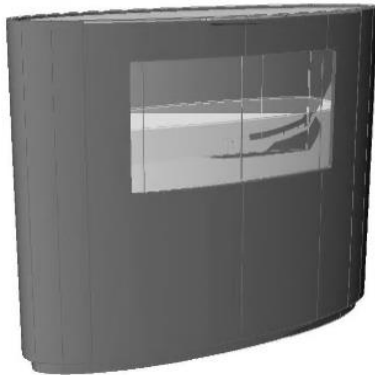

Bar Unit

IMPERADOR Bar Unit

Polished Stainless Steel

2x LED Projectors

w/ Tempered Glass Shelf

63"

55 1/8"

20 1/2"

IMPER-111/1 Matte Lacquer Sides, HG Lacquer Fronts & Glass Top in Optional Colors

IMPER-111/2 Matte Lacquer Sides, HG Lacquer Fronts & Marble Top in Optional Colors

*** RECOMMENDED THAT UNIT BE ATTACHED TO WALL***

3 vol. / 1,164 m3 / 196 kg