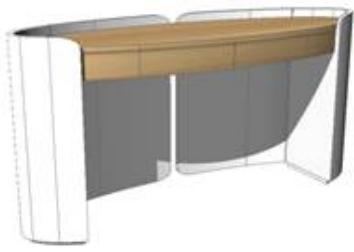

****Back is always in MATTE Lacquer****

Desk

Description

Dimensions in Inches

Item No. Finish W H D

IMPERADOR PLUS Desk

2 Drawers
Lacquer Surround

62 3/4" 30 1/2" 19 1/2"