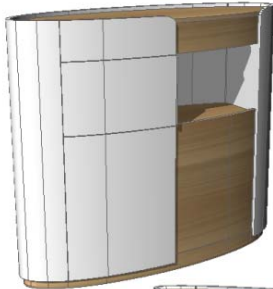

Bar Unit

LEFT SIDE

RIGHT