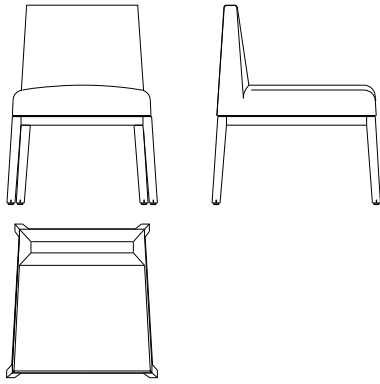

Dining Chairs

Description

Dimensions in Inches

Item No.   Finish   W   H   D

ALA Side Chair
w/ Oak Legs

22"

32 5/8"

25"

19085/A	Grade A Fabrics
19085/B	Grade B Fabrics/ Faux Leather/ Sueder Plus
19085/C	Grade C Fabrics/ C.O.M
19085/D	Grade D Fabrics
19085/E	Grade E Fabrics/ Ultrasuede
19085/P1	Grade P1 - Serie 101 Dalmata
19085/P2	Grade P2- Leather Serie 1200
UPCHARGE	Upcharge for Upholstered Legs

ALA Side Chair
w/ Walnut Legs

22"

32 5/8"

25"

19086/A	Grade A Fabrics
19086B	Grade B Fabrics/ Faux Leather/ Sueder Plus
19086/C	Grade C Fabrics/ C.O.M
19086/D	Grade D Fabrics
19086/E	Grade E Fabrics/ Ultrasuede
19086/P1	Grade P1 - Serie 101 Dalmata
19086/P2	Grade P2- Leather Serie 1200
UPCHARGE	Upcharge for Upholstered Legs

C.O.M. Requirement:
1 1/4 yards of 55" W Plain Fabric

C.O.L Requirement:
21 sq ft