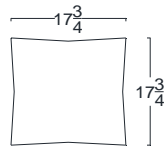

C.O.M. Requirement:
3/4 yards of 55" W Plain Fabric
C.O.L Requirement:
8 sq ft