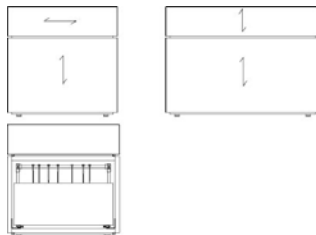

Low File Cabinet

ACCORD File Cabinet

1x Door
1x Lateral File

19 5/8"

21 5/8"

27 1/2"

19290	Oak, Lacquer or Ebony
19290/R	Oak Burl
19290/N	Walnut