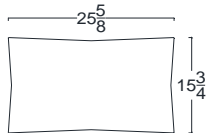

C.O.M. Requirement:
1/2 yards of 55" W Plain Fabric
C.O.L Requirement:
7 sq ft

Description		W	H	D
NUVOLA Divan - LEFT w/ Walnut Legs		90 1/2"	27 1/8"	39 3/8"

19347/A	Grade A Fabrics
19347/B	Grade B Fabrics/ Faux Leather/ Sueder Plus
19347/C	Grade C Fabrics/ C.O.M
19347/D	Grade D Fabrics
19347/E	Grade E Fabrics/ Ultrasuede
19347/P1	Grade P1 - Serie 101 Dalmata
19347/P2	Grade P2- Leather Serie 1200

Description		W	H	D
NUVOLA Divan - RIGHT w/ Walnut Legs		90 1/2"	27 1/8"	39 3/8"

19348/A	Grade A Fabrics
19348/B	Grade B Fabrics/ Faux Leather/ Sueder Plus
19348/C	Grade C Fabrics/ C.O.M
19348/D	Grade D Fabrics
19348/E	Grade E Fabrics/ Ultrasuede
19348/P1	Grade P1 - Serie 101 Dalmata
19348/P2	Grade P2- Leather Serie 1200

Description		W	H	D
NUVOLA Cushion		21 5/8"	21 5/8"	

19119/A	Grade A Fabrics
19119/B	Grade B Fabrics/ Faux Leather/ Sueder Plus
19119/C	Grade C Fabrics/ C.O.M
19119/D	Grade D Fabrics
19119/E	Grade E Fabrics/ Ultrasuede
19119/P1	Grade P1 - Serie 101 Dalmata
19119/P2	Grade P2- Leather Serie 1200

Description		W	H	D
NUVOLA Cushion		17 3/4"	17 3/4"	

19118/A	Grade A Fabrics
19118/B	Grade B Fabrics/ Faux Leather/ Sueder Plus
19118/C	Grade C Fabrics/ C.O.M
19118/D	Grade D Fabrics
19118/E	Grade E Fabrics/ Ultrasuede
19118/P1	Grade P1 - Serie 101 Dalmata
19118/P2	Grade P2- Leather Serie 1200

Description		W	H	D
NUVOLA Cushion		15 3/4"	25 5/8"	

19120/A	Grade A Fabrics
19120/B	Grade B Fabrics/ Faux Leather/ Sueder Plus
19120/C	Grade C Fabrics/ C.O.M
19120/D	Grade D Fabrics
19120/E	Grade E Fabrics/ Ultrasuede
19120/P1	Grade P1 - Serie 101 Dalmata
19120/P2	Grade P2- Leather Serie 1200