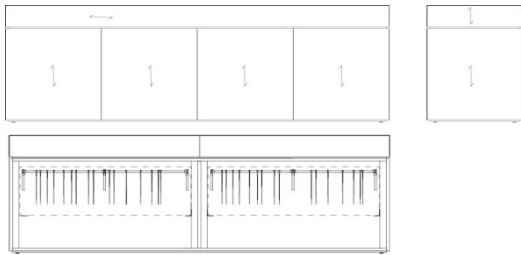

ACCORD File Cabinet

4x Doors

2x Lateral Files

94 1/2"

31 1/2"

23 5/8"

19296 Oak, Lacquer or Ebony

19296/R Oak Burl

19296/N Walnut