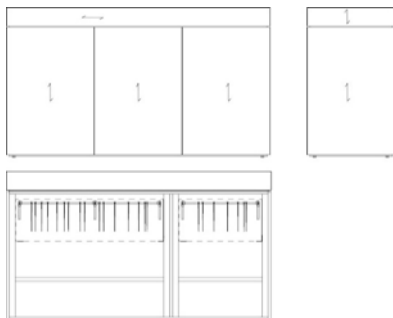

ACCORD File Cabinet

3x Doors

2x Lateral Files

70 7/8"

47 1/4"

23 5/8"

19292 Oak, Lacquer or Ebony

19292/R Oak Burl

19292/N Walnut