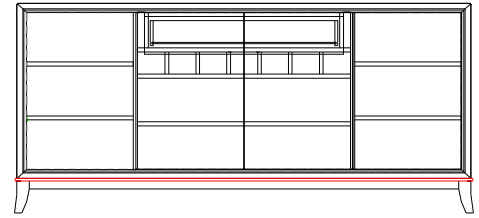

Dining Room	Item No. Description	Dimension in inches		
		W	H	D

16000
 Credenza on Wooden legs
 4 Doors
 1 Interior Drawer
 1 Bottle Storage
 5 Adjustable Shelves

79 1/2" 39 3/8" 20 1/2"

16001
 Credenza on Plinth
 4 Doors
 1 Interior Drawer
 1 Bottle Storage
 5 Adjustable Shelves