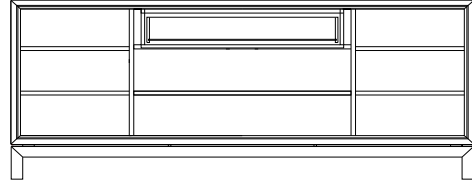

Finish: Walnut w/ Walnut Plinth

16126
Credenza on Plinth
4 Doors
1 Interior Drawer
1 Bottle Storage
5 Adjustable Shelves

79 1/2"   35 1/2"   20 1/2"