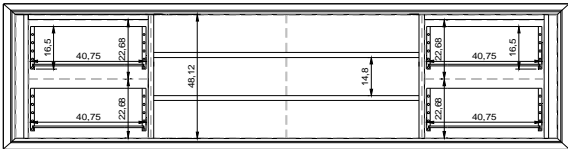

16121	78 3/4"	22 1/4"	17"
-------	---------	---------	-----

Wall Mounted Unit
w/ 4 interior drawers & 2 shelves behind center doors

Curio & Storage Cabinets	Item No. Description	Dimension in inches		
		W	H	D