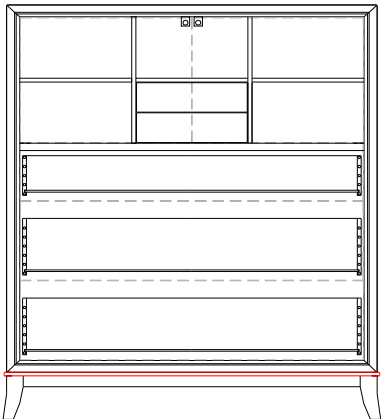

Curio & Storage Cabinets	Item No. Description	Dimension in inches		
		W	H	D

16122 (LEFT)   39 3/4"   80 3/4"   19 5/8"
Curio Showcase on Metal Legs
2 Interior Drawers behind Wooden Door

16123 (RIGHT)   39 3/4"   80 3/4"   19 5/8"
Curio Showcase on Metal Legs
2 Interior Drawers behind Wooden Door

16004
Upcharge for LED Lights

Finish: Walnut w/ Bronze Metal Legs

16009   47 1/2"   57 1/2"   19 1/4"
Chest w/ doors & 3 drawers

Finish: Walnut w/ Walnut Legs