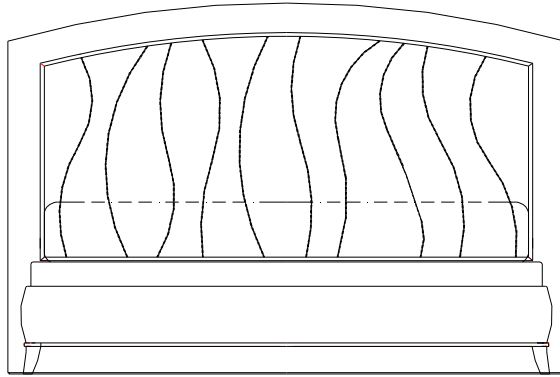

Bedroom	Item No. Description	Dimension in inches		
		W	H	D

Panel Headboards Only

Queen Size Panel Bed (Headboard ONLY)

65 1/2" 52 1/4" 2"

16055

King Size Panel Bed (Headboard ONLY)

81 1/2" 52 1/4" 2"

16053

California King Size Panel Bed (Headboard ONLY)

77 1/2" 52 1/4" 2"

16054

Bedroom	Item No. Description	Dimension in inches		
		W	H	D

Bed w/ Upholstered Headboard & Upper Bed Frame

Upcharge for Headboard LED Lights