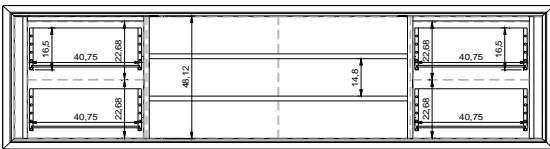

Home Office	Item No. Description	Dimension in inches		
		W	H	D

16074
Oval Desk w/ Metal Legs
w/ two 2 drawer pedestals
Glass Ends

73 5/8" 30 1/8" 37

16080
Wall Mounted Unit
w/ 4 interior drawers & 2 shelves behind center doors

78 3/4" 22 1/4" 17"

16080/UPCH
Upcharge for 1 file drawer to replace 2 interior drawers in outside sections

16080/S
Wall Mounted Unit
w/ 2 shelves in center section
w/ 1 shelf each in the outside sections