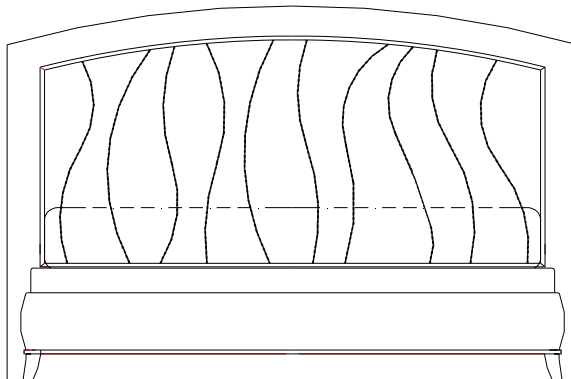

81 1/2" 52 1/4" 2"

16110

California King Size Panel Bed (Headboard ONLY)

77 1/2" 52 1/4" 2"

16111

Bedroom	Item No. Description	Dimension in inches		
		W	H	D

Bed w/ Upholstered Headboard & Upper Bed Frame in Walnut w/ Bronze Metal Accents