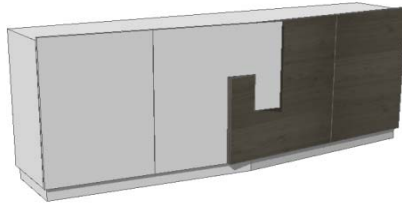

Dining

2 vol. / 1,187 m3 / 129 Kg

2 vol. / 1,170 m3 / 110 Kg

2 vol. / 0,610 m3 / 169 Kg

Description		Dimensions in Inches		
Item No.	Finish	W	H	D
BOGO Sideboard (Big Version) 1x Drawer Plinth is 2 3/4"H				
		86 5/8"	35 1/2"	21"
BOGO-2001/1	Walnut or Oak w/ Lacquer Structure & Front			
BOGO-2001/2	Matte Eucalyptus Frise w/ Lacquer Structure & Front			
BOGO-2001/3	High Gloss Eucalyptus Frise w/ Lacquer Structure & Front			
BOGO-2001/4	Plank Oak w/ Lacquer Structure & Front			
UPCHARGE	Cutlery Insert			
BOGO Sideboard (Small Version) 1x Drawer Plinth is 2 3/4"H				
		70 7/8"	35 1/2"	21"
BOGO-2013/1	Walnut or Oak w/ Lacquer Structure & Front			
BOGO-2013/2	Matte Eucalyptus Frise w/ Lacquer Structure & Front			
BOGO-2013/3	High Gloss Eucalyptus Frise w/ Lacquer Structure & Front			
BOGO-2013/4	Plank Oak w/ Lacquer Structure & Front			
UPCHARGE	Cutlery Insert			
BOGO Rectangular Dining Table Built-in Satin Glass Top (optional colors)				
		78 3/4"	30"	43 3/4"
TOPA-2004/1	Walnut or Wild Oak w/ Lacquer			
TOPA-2004/2	Matte Eucalyptus Frise w/ Lacquer			
TOPA-2004/3	High Gloss Eucalyptus Frise w/ Lacquer			
TOPA-2004/4	Plank Oak w/ Lacquer			