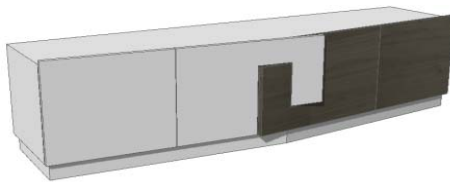

Media Cabinet

1 vol. / 0,599 m3 / 102 Kg

BOGO Media Cabinet (Big Version) 1x Drawer Plinth is 2 3/4"H		78 3/4"	22"	21"
BOGO-2002/1	Walnut or Oak w/ Lacquer Structure & Front			
BOGO-2002/2	Matte Eucalyptus Frise w/ Lacquer Structure & Front			
BOGO-2002/3	High Gloss Eucalyptus Frise w/ Lacquer Structure & Front			
BOGO-2002/4	Plank Oak w/ Lacquer Structure & Front