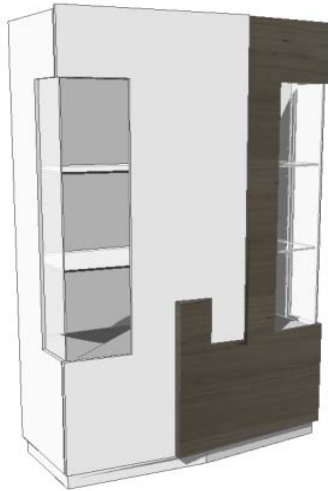

Vitrine

2 vol. / 1,410 m3 / 158 Kg

Description		Dimensions in Inches		
Item No.	Finish	W	H	D
BOGO Vitrine w/ Mirrored Back 4x Interior Shelves Plinth is 2 3/4"H		47 1/4"	75 1/4"	21"
BOGO-2014/1	Walnut or Oak w/ Lacquer Structure & Front			
BOGO-2014/2	Matte Eucalyptus Frise w/ Lacquer Structure & Front			
BOGO-2014/3	High Gloss Eucalyptus Frise w/ Lacquer Structure & Front			
BOGO-2014/4	Plank Oak w/ Lacquer Structure & Front			
UPCHARGE	2x LED Projector