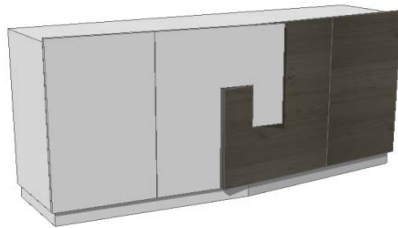

Dining

2 vol. / 1,187 m3 / 129 Kg

2 vol. / 1,170 m3 / 110 Kg

2 vol. / 0,610 m3 / 169 Kg

Description		Dimensions in Inches		
Item No.	Finish	W	H	D
BOGO Sideboard (Big Version) 1x Drawer Plinth is 2 3/4"H				
		86 5/8"	35 1/2"	21"
BOGO-2001/1	Walnut or Oak w/ Lacquer Structure & Front			
BOGO-2001/2	Matte Eucalyptus Frise w/ Lacquer Structure & Front			
BOGO-2001/3	High Gloss Eucalyptus Frise w/ Lacquer Structure & Front			
BOGO-2001/4	Plank Oak w/ Lacquer Structure & Front			
UPCHARGE	Cutlery Insert			
BOGO Sideboard (Small Version) 1x Drawer Plinth is 2 3/4"H				
		70 7/8"	35 1/2"	21"
BOGO-2013/1	Walnut or Oak w/ Lacquer Structure & Front			
BOGO-2013/2	Matte Eucalyptus Frise w/ Lacquer Structure & Front			
BOGO-2013/3	High Gloss Eucalyptus Frise w/ Lacquer Structure & Front			
BOGO-2013/4	Plank Oak w/ Lacquer Structure & Front			
UPCHARGE	Cutlery Insert			
BOGO Rectangular Dining Table Built-in Satin Glass Top (optional colors)				
		78 3/4"	30"	43 3/4"
TOPA-2004/1	Walnut or Wild Oak w/ Lacquer			
TOPA-2004/2	Matte Eucalyptus Frise w/ Lacquer			
TOPA-2004/3	High Gloss Eucalyptus Frise w/ Lacquer			
TOPA-2004/4	Plank Oak w/ Lacquer			

Bar Unit

3 vol. / 0,988 m3 / 141 Kg

BOGO Bar w/ Mirrored Back 1x Interior Drawer LED Projector & Glass Rack Plinth is 2 3/4"H				
		47 1/4"	60 5/8"	21"
BOGO-2003/1	Walnut or Oak w/ Lacquer Structure & Front			
BOGO-2003/2	Matte Eucalyptus Frise w/ Lacquer Structure & Front			
BOGO-2003/3	High Gloss Eucalyptus Frise w/ Lacquer Structure & Front			
BOGO-2003/4	Plank Oak w/ Lacquer Structure & Front			
UPCHARGE	LED Projector			
UPCHARGE	Glass Rack			