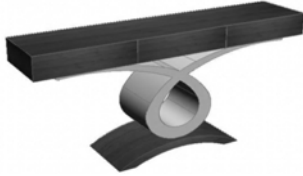

1 vol. / 0,521m3 / 75 kg

1 vol. / 0,405m3 / 47 kg

1 vol. / 0,498 m3 / 54 Kg

1 vol. / 0,405m3 / 59 kg

Occasional

Description		Dimensions in Inches		
Item No.	Finish	W	H	D
	ELY Console	47 1/4"	32 1/4"	13"
ELY-100/1	Lacquer w/ Stainless Details			
ELY-100/2	Lacquer w/ Polished Painted Stainless Steel Details			
ELY-100/3	Lacquer w/ Brass Details			
	CARLTON Console 2 Drawers	59"	32 1/4"	13 3/8"
CARL-200/1	Lacquer Case, Oak Legs, Stainless Steel Accents			
CARL-200/2	Lacquer Case, Oak Legs, Polished Painted Stainless Steel Accents			
CARL-200/3	Lacquer Case, Oak Legs, Brass Accents			
	TURIN Console	74 7/8"	32 1/4"	13"
TURI-100	All Lacquer			
	SUBLIME Console	70 7/8"	32 1/4"	13"
SUB-100	All Lacquer			
	BARCELONA Coffee Table w/ Tempered Glass Top	43 3/8"	17 3/4"	43 3/8"
BARC-100	Lacquer Base w/ Stainless Steel Pedestal			