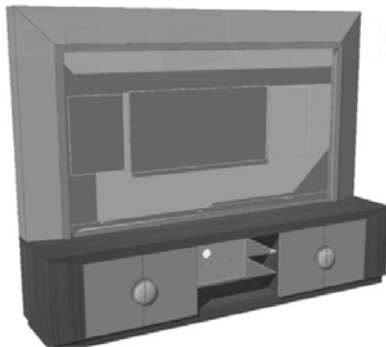

Entertainment Units

TORONTO TV Unit w/ Magic Mirror Effect w/ Tempered Glass & Lacquer Shelves w/ 4x Doors

94 1/2"

72 7/8"

20 1/2"

TORO-100	Oak Base w/ Plasma Support & Fronts in HG Lacquer

2 vol. / 2,371 m3 / 142 Kg

Note: Area for Plasma is 75" x 40"
Maximum size plasma TV is 70"

*** TV PANEL DIMENSIONS : 75 1/2" X 40 3/4"