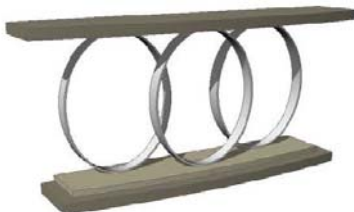

1 vol. / 0,521m3 / 75 kg

1 vol. / 0,405m3 / 47 kg

1 vol. / 0,498 m3 / 54 Kg

1 vol. / 0,405m3 / 59 kg

Occasional

Description		Dimensions in Inches		
Item No.	Finish	W	H	D
	ELY Console	47 1/4"	32 1/4"	13"
ELY-100/1	Lacquer w/ Stainless Details			
ELY-100/2	Lacquer w/ Polished Painted Stainless Steel Details			
ELY-100/3	Lacquer w/ Brass Details			
	CARLTON Console 2 Drawers	59"	32 1/4"	13 3/8"
CARL-200/1	Lacquer Case, Oak Legs, Stainless Steel Accents			
CARL-200/2	Lacquer Case, Oak Legs, Polished Painted Stainless Steel Accents			
CARL-200/3	Lacquer Case, Oak Legs, Brass Accents			
	TURIN Console	74 7/8"	32 1/4"	13"
TURI-100	All Lacquer			
	SUBLIME Console	70 7/8"	32 1/4"	13"
SUB-100	All Lacquer			
	BARCELONA Coffee Table w/ Tempered Glass Top	43 3/8"	17 3/4"	43 3/8"
BARC-100	Lacquer Base w/ Stainless Steel Pedestal			