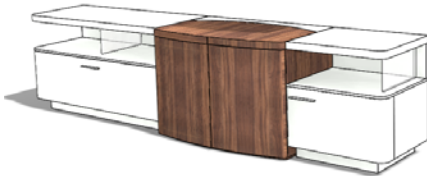

4 vol ; 0.9094 m3 ; 130 kg

CURVE Media Cabinet 2x Doors w/ Touch Latch 2x Drawers Lacquer w/ Wood Accent		90 1/2"	25 1/4"	21 1/4"
CURVE-106/1	Oak or Walnut w/ Lacquer			
CURVE-106/2	Natural Ebony w/ Lacquer			
CURVE-106/3	Reconstituted Ebony or Oak Fume w/ Lacquer			
CURVE-106/4	Eucalyptus Frise w/ Lacquer			
CURVE-106/5	All Lacquer			
UPCHARGE	2x Spot Leds			

MIRROR IMAGE AVAILABLE UPON REQUEST