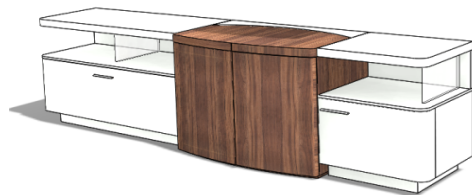

4 vol ; 0.7669 m3 ; 122 kg

CURVE Media Cabinet 2x Doors w/ Touch Latch 2x Drawers Lacquer w/ Wood Accent		82 5/8"	25 1/4"	21 1/4"
CURVE-107/1	Oak or Walnut w/ Lacquer			
CURVE-107/2	Natural Ebony w/ Lacquer			
CURVE-107/3	Reconstituted Ebony or Oak Fume w/ Lacquer			
CURVE-107/4	Eucalyptus Frise w/ Lacquer			
CURVE-107/5	All Lacquer			
UPCHARGE	2x Spot Leds			

MIRROR IMAGE AVAILABLE UPON REQUEST