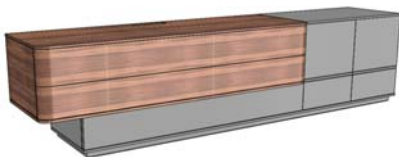

2 vol. / 0.580 m3 / 132 kg

DIABOLO Media Cabinet 2x Doors w/ 1x Interior Shelf 3x Drawers Accent Wood Drawers & Structure in Lacquer		88 5/8"	23"	18 1/8"
DIABO-108/1	Oak or Walnut w/ Lacquer			
DIABO-108/2	Natural Ebony w/ Lacquer			
DIABO-108/3	Reconstituted Ebony or Oak Fume w/ Lacquer			
DIABO-108/4	Eucalyptus Frise w/ Lacquer			
DIABO-108/5	Plain Stain Eucalyptus w/ Lacquer			
DIABO-108/6	All Lacquer			

MIRROR IMAGE AVAILABLE UPON REQUEST