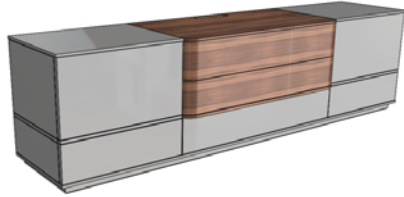

Media Cabinets on Plinth

2 vol. / 0.580 m3 / 132 kg

Description		Dimensions in Inches		
Item No.	Finish	W	H	D
DIABOLO Media Cabinet 2x Doors w/ 1x Interior Shelf Each 3x Drawers Accent Wood Drawers & Structure in Lacquer		78 3/4"	23"	18 1/8"
DIABO-109/1	Oak or Walnut w/ Lacquer			
DIABO-109/2	Natural Ebony w/ Lacquer			
DIABO-109/3	Reconstituted Ebony or Oak Fume w/ Lacquer			
DIABO-109/4	Eucalyptus Frise w/ Lacquer			
DIABO-109/5	Plain Stain Eucalyptus w/ Lacquer			
DIABO-109/6	All Lacquer			

MIRROR IMAGE AVAILABLE UPON REQUEST

Wall Shelf Modules

2 vol. / 0.178 m3 / 35 kg

DIABOLO Wall Shelf Module		29 1/2"	31 1/8"	9 1/2"
DIABO-112	All Lacquer			
UPCHARGE	LED Lighting