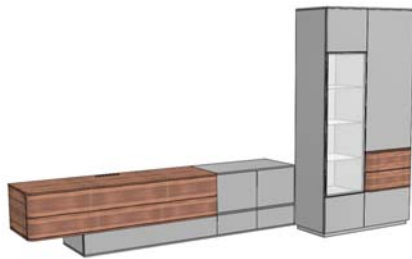

Pre-Designed Configurations

3 vol. / 1.139 m3 / 231 kg

DIABOLO A Wall unit		128"	80 3/4"	19 1/4"
Accent Wood Drawers & Structure in Lacquer				
DIABO-110/1	Oak or Walnut w/ Lacquer			
DIABO-110/2	Natural Ebony w/ Lacquer			
DIABO-110/3	Reconstituted Ebony or Oak Fume w/ Lacquer			
DIABO-110/4	Eucalyptus Frise w/ Lacquer			
DIABO-110/5	Plain Stain Eucalyptus w/ Lacquer			
DIABO-110/6	All Lacquer			
UPCHARGE	LED Projector for Vitrine			

MIRROR IMAGE AVAILABLE UPON REQUEST