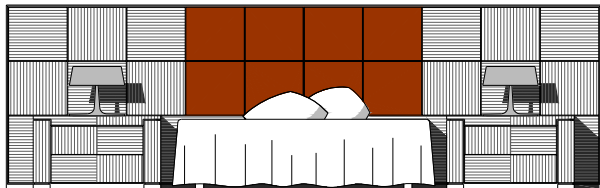

Pre-Designed Configuration 35

Width : 139 1/2"
Height : 47"
Depth : 21"
incl. 2 x 30" wide night stands
Bed not included

Walnut BurlMatte Lacquer
High Gloss Lacquer
Sycamore/Walnut

* Panels not available in Walnut Burl

Prices vary for different bed dimensions and panel configurations, see page 11