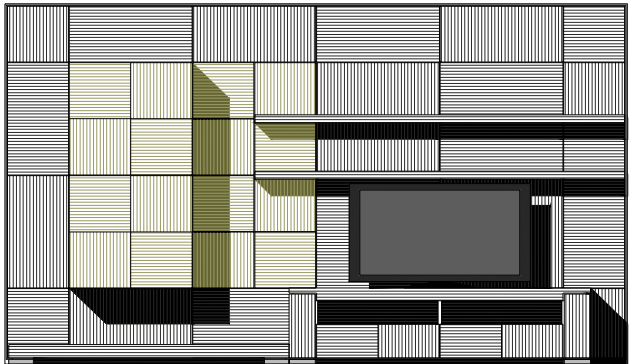

EROS

Collection

Panel Wall System

Pre-Designed Configur

Pre-Designed Configuration 01

Width : 153 3/8"
 Height : 88 3/8"
 Depth : 23"

Walnut BurlMatte Lacquer
High Gloss Lacquer
Sycamore/Walnut

* Panels not available in Walnut Burl