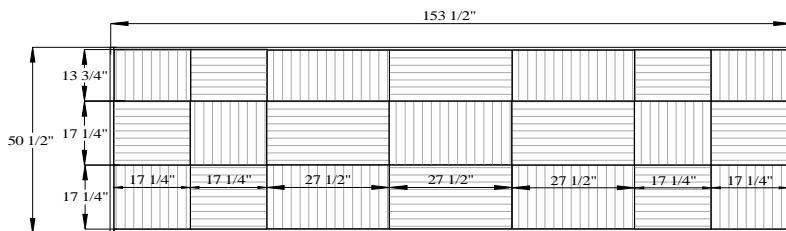

For California King Size

Walnut Burl/Matte Lacquer
Hi-Gloss Lacquer
Sycamore/Walnut
Upholstered Gr. B