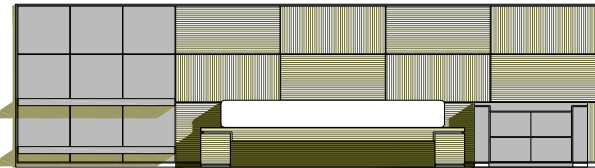

Pre-Designed Configuration 31

Width : 153 3/8"
Height : 47"
Depth : 21"
incl. built-in Queen Size Bed w/slats
1 x 30" wide night stand

Walnut BurlMatte Lacquer
High Gloss Lacquer
Sycamore/Walnut

* Panels not available in Walnut Burl

Prices vary for different bed dimensions and panel configurations, see page 11