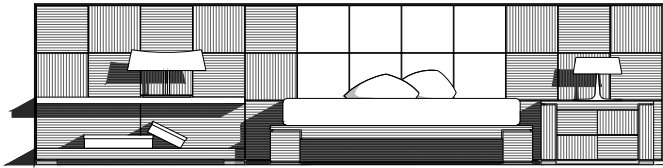

Pre-Designed Configuration

Pre-Designed Configuration 30

Width : Width : 167 1/4"
Height : Height : 47"
Depth : Depth : 21"
incl. built-in Queen Size Bed w/slats
1 x 30" wide night stand

Walnut BurlMatte Lacquer
High Gloss Lacquer
Sycamore/Walnut

* Panels not available in Walnut Burl

Prices vary for different bed dimensions and panel configurations, see page 11