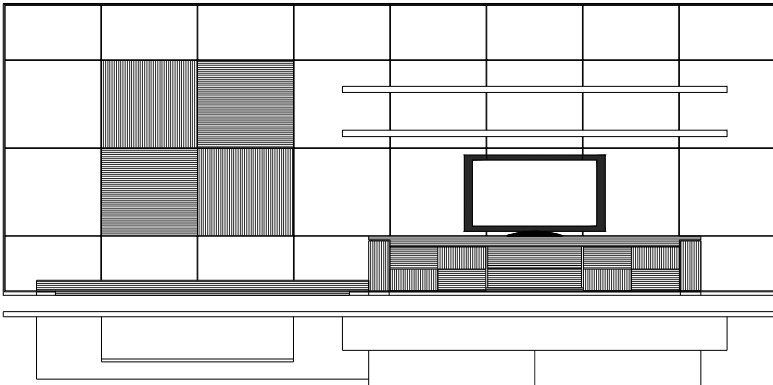

Pre-Designed Configur

Pre-Designed Configuration 25

Width : 222 5/8"
Height : 92"
Depth : 23"

Walnut BurlMatte Lacquer
High Gloss Lacquer
Sycamore/Walnut

* Panels not available in Walnut Burl