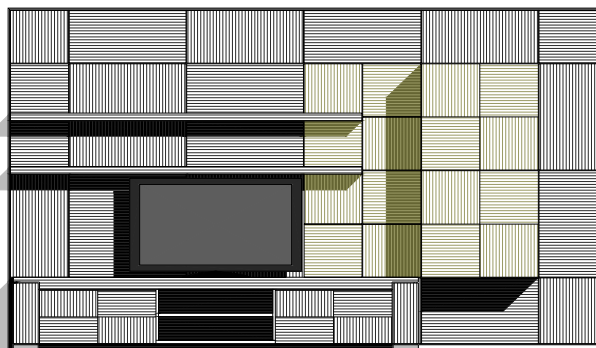

Width : 139 1/2"
Height : 88 3/8"
Depth : 23"

Walnut BurlMatte Lacquer
High Gloss Lacquer
Sycamore/Walnut

* Panels not available in Walnut Burl

Pre-Designed Configuration 03