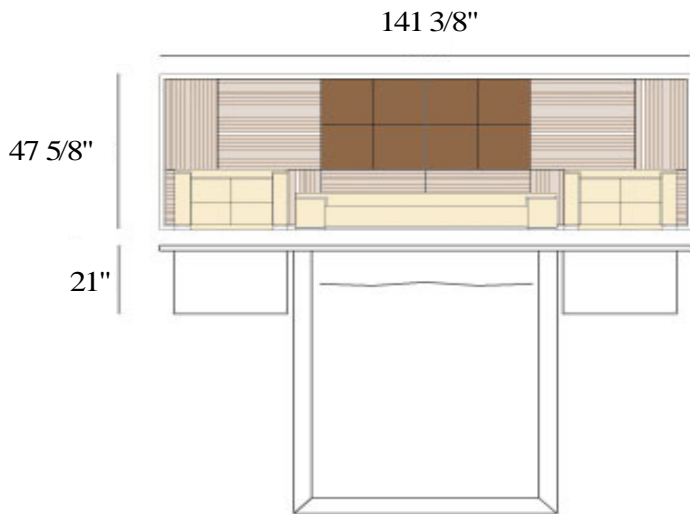

Prices vary for different bed dimensions and panel configurations, see page 11

Pre-Designed Configuration

Pre-Designed Configuration 33

Width : 141 3/8"
 Height : 47 5/8"
 Depth : 21"
 incl. built-in Queen Size Bed w/slats
 2 x 30" wide night stands