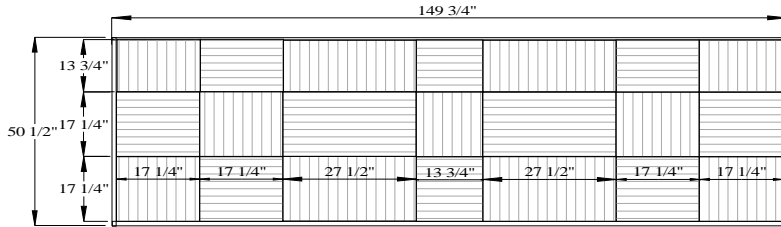

Description

Finish

These wall panel configurations can be used with the built-in beds and 2 night stands (either size)

For Queen Size

Walnut Burl/Matte Lacquer
Hi-Gloss Lacquer
Sycamore/Walnut
Upholstered Gr. B