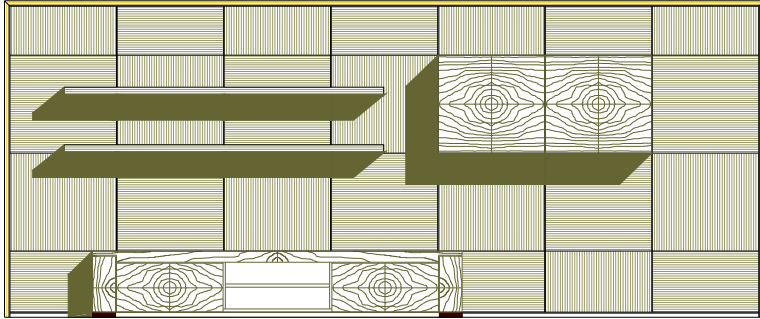

Pre-Designed Configur

Pre-Designed Configuration 20

Width : 196 1/2"
Height : 89"
Depth : 23"

Walnut BurlMatte Lacquer
High Gloss Lacquer
Sycamore/Walnut

* Panels not available in Walnut Burl