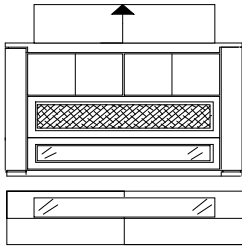

Pedestal

12 5/8 40 3/4 12 5/8

8256	Walnut Burl/Matte Lacquer
8256/L	Hi-Gloss Lacquer
8257	Sycamore/Walnut

Description

Dimensions in Inches

Item No. Finish W H D

Entertainment Unit
with Hi-Lo Mechanism for
Plasma TV's up to 42"
Speaker Cover & Glass Drop Lid