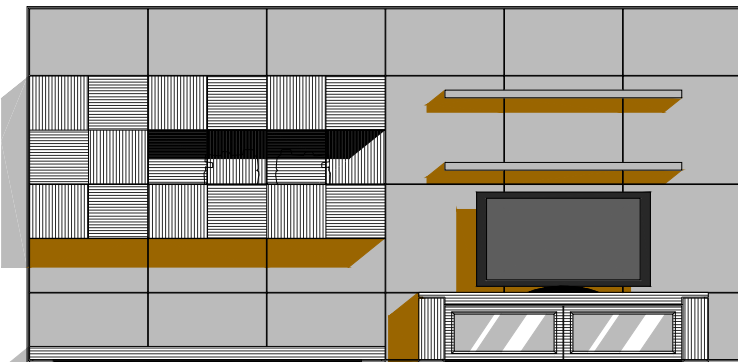

* Panels not available in Walnut Burl

Pre-Designed Configuration 18

Width : 167 1/4"
 Height : 91 5/6"
 Depth : 23"

Walnut BurlMatte Lacquer
High Gloss Lacquer
Sycamore/Walnut

* Panels not available in Walnut Burl