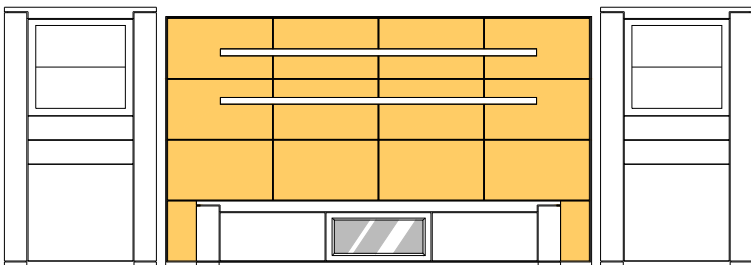

Width : 167 1/4"
Height : 88 1/2"
Depth : 23"

Walnut BurlMatte Lacquer
High Gloss Lacquer
Sycamore/Walnut

* Panels not available in Walnut Burl

Pre-Designed Configuration 23

Width : 196 1/2"
Height : 74"
Depth : 23"

Walnut BurlMatte Lacquer
High Gloss Lacquer
Sycamore/Walnut

* Panels not available in Walnut Burl