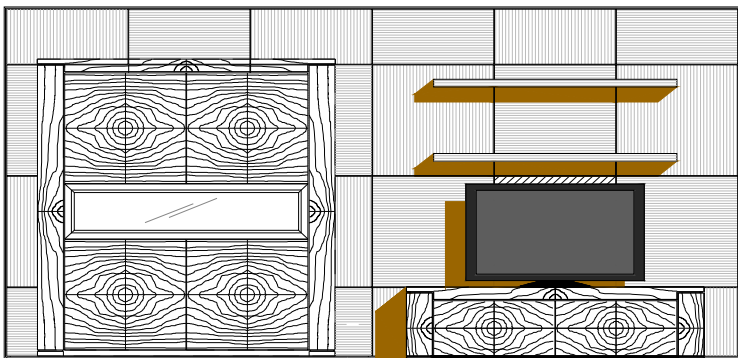

* Panels not available in Walnut Burl

Pre-Designed Configuration 28

Width : 167 3/8"
 Height : 98 7/8"
 Depth : 23"

Walnut BurlMatte Lacquer
High Gloss Lacquer
Sycamore/Walnut

* Panels not available in Walnut Burl