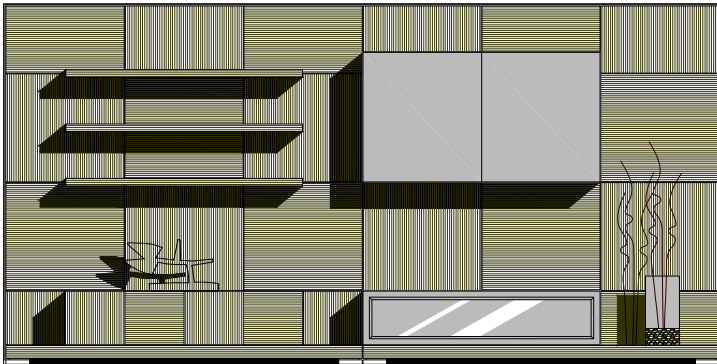

Pre-Designed Configuration 08

Width : 167 1/4"
Height : 92"
Depth : 23"

Walnut BurlMatte Lacquer
High Gloss Lacquer
Sycamore/Walnut

* Panels not available in Walnut Burl