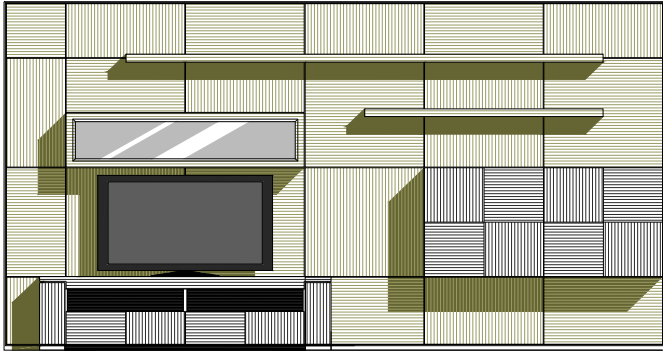

EROS

Collection

Panel Wall System

Pre-Designed Configur

Pre-Designed Configuration 01

Width : 153 3/8"
 Height : 88 3/8"
 Depth : 23"

Walnut BurlMatte Lacquer
High Gloss Lacquer
Sycamore/Walnut

* Panels not available in Walnut Burl