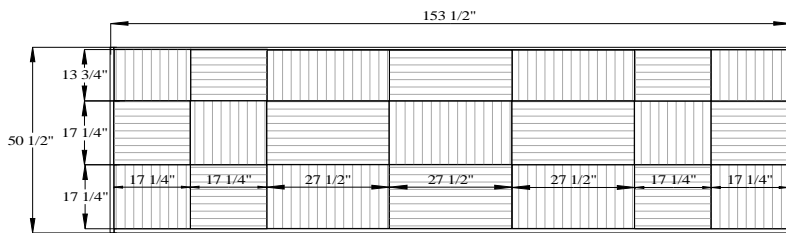

For King Size

Walnut Burl/Matte Lacquer
Hi-Gloss Lacquer
Sycamore/Walnut
Upholstered Gr. B