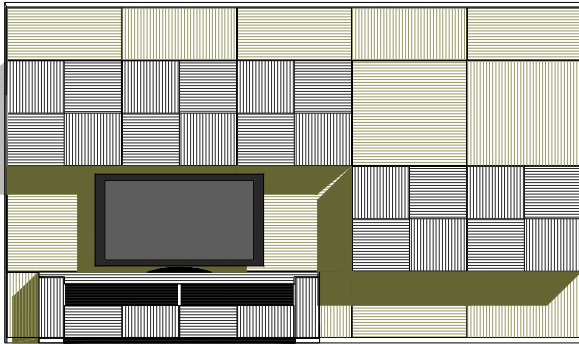

Pre-Designed Configur

Pre-Designed Configuration 06

Width : 139 1/2"
Height : 89 1/2"
Depth : 23"

Walnut BurlMatte Lacquer
High Gloss Lacquer
Sycamore/Walnut

* Panels not available in Walnut Burl