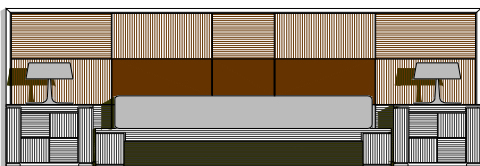

Pre-Designed Configuration 32

Width : 131"
Height : 47 5/8"
Depth : 21"
incl. built-in Queen Size Bed w/slats
2 x 24" wide night stands

Walnut BurlMatte Lacquer
High Gloss Lacquer
Sycamore/Walnut

* Panels not available in Walnut Burl

Prices vary for different bed dimensions and panel configurations, see page 11