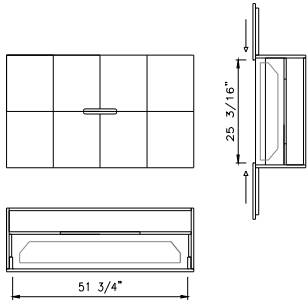

Entertainment Unit for Wall System
with Vertical Sliding Doors

55 1/4"   27 1/2"   13 3/4"

8490	Walnut Burl/Matte Lacquer
8490/L	Hi-Gloss Lacquer
8491	Sycamore/Walnut
PL/C	Surcharge for leather pilasters

Bar Unit for Wall System
with Vertical Sliding Doors

55 1/4"   27 1/2"   13 3/4"

8490/B	Walnut Burl/Matte Lacquer
8490/BL	Hi-Gloss Lacquer
8491/B	Sycamore/Walnut
PL/C	Surcharge for leather pilasters