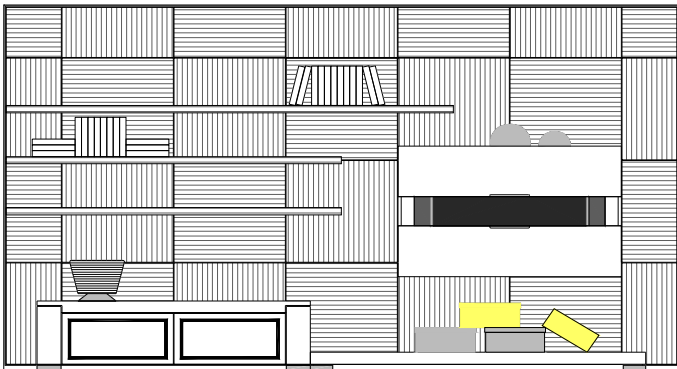

Pre-Designed Configuration 28

Width : 167 3/8"
Height : 98 7/8"
Depth : 23"

Walnut BurlMatte Lacquer
High Gloss Lacquer
Sycamore/Walnut

* Panels not available in Walnut Burl