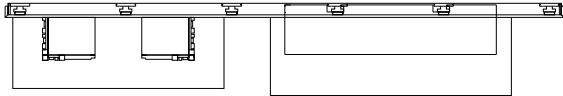

## Pre-Designed Configurations

Pre-Designed Configuration E1

Width : 146 1/4"  
Height : 97 1/4"  
Depth : 25 5/8"

Item E1 Elm

Pre-Designed Configuration E2

Width : 118 1/2"  
Height : 83 1/2"  
Depth : 25 3/8"