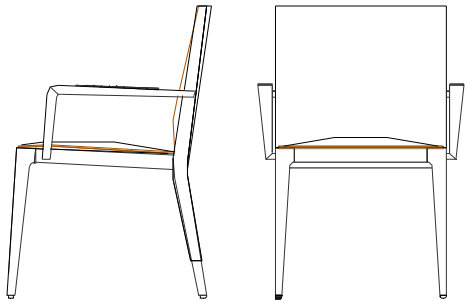

Arm Chair in American Walnut

23 1/4

35 1/2

20 3/4

Seat Height: 18 1/2"

C.O.M. Requirement: 1 1/2 yards of 55"W Plain Fabric
C.O.L. Requirement: 23 sq feet

16848/B	Fabric-Grade B/ Faux Leather/ Sueder Plus
16848/C	Fabric-Grade C/C.O.M
16848/D	Fabric-Grade D
16848/E	Fabric-Grade E/ Ultrasuede
16848/F	Fabric-Grade F
16848/G	Fabric-Grade G
16848/P1	Leather Serie 100/ Mastrotto Leather