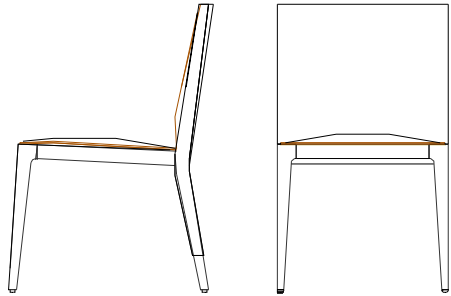

Dining Room

Description

Dimensions in Inches

Item No.	Finish	W	H	D

Side Chair in Elm or Lacquer

18 7/8

35 1/2

20 3/4

Seat Height: 18 1/2"

C.O.M. Requirement: 1 1/2 yards of 55"W Plain Fabric
C.O.L. Requirement: 21 sq feet

16845/B	Fabric-Grade B/ Faux Leather/ Sueder Plus
16845/C	Fabric-Grade C/C.O.M
16845/D	Fabric-Grade D
16845/E	Fabric-Grade E/ Ultrasuede
16845/F	Fabric-Grade F
16845/G	Fabric-Grade G
16845/P1	Leather Serie 100/ Mastrotto Leather