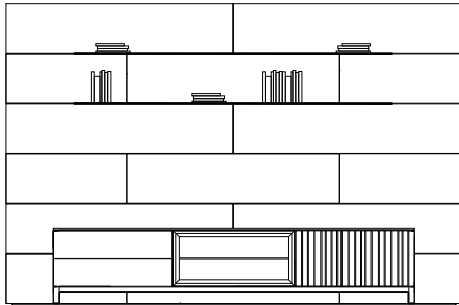

## Pre-Designed Configurations

Pre-Designed Configuration E1

Width : 146 1/4"  
Height : 97 1/4"  
Depth : 25 5/8"

Item E1 Elm

Pre-Designed Configuration E2

Width : 118 1/2"  
Height : 83 1/2"  
Depth : 25 3/8"