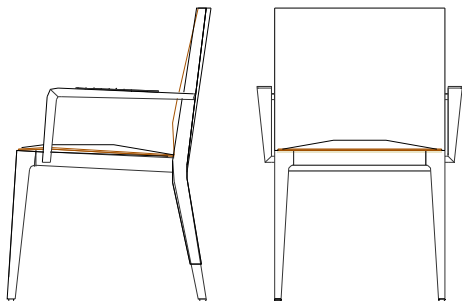

Arm Chair in American Walnut

23 1/4

35 1/2

20 3/4

Seat Height: 18 1/2"

C.O.M. Requirement: 1 1/2 yards of 55"W Plain Fabric  
C.O.L. Requirement: 23 sq feet

16848/B	Fabric-Grade B/ Faux Leather/ Sueder Plus
16848/C	Fabric-Grade C/C.O.M
16848/D	Fabric-Grade D
16848/E	Fabric-Grade E/ Ultrasuede
16848/F	Fabric-Grade F
16848/G	Fabric-Grade G
16848/P1	Leather Serie 100/ Mastrotto Leather