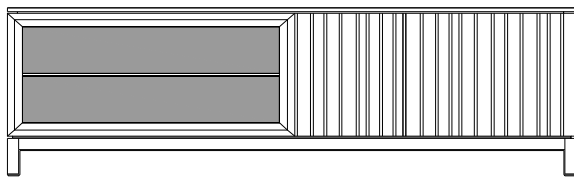

Media Cabinet Slatted Door Right w/ 1 Adj Shelf 1 Droplid Glass Door w/ Wood Frame		63	21	21 5/8
16804-R	Walnut or Combo of Walnut & Lacquer			
16805-R	Elm or Combo of Elm & Lacquer			
16805-R/L	All Lacquer