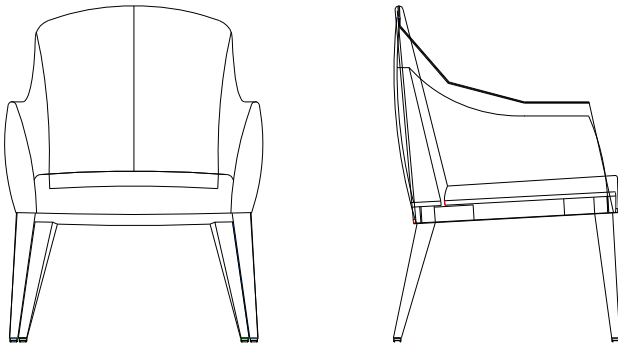

Dining Room

Description

Dimensions in Inches

Item No.	Finish	W	H	D

Arm Chair in American Walnut
25 5/8   35 1/2   22 1/2

17063/B	Fabric-Grade B/ Faux Leather/ Sueder Plus
17063/C	Fabric-Grade C/C.O.M
17063/D	Fabric-Grade D
17063/E	Fabric-Grade E/ Ultrasuede
17063/F	Fabric-Grade F
17063/G	Fabric-Grade G
17063/P1	Leather Serie 100/ Mastrotto Leather

C.O.M. Requirement: 3 yards of 55"W Plain Fabric
C.O.L. Requirement: 33 sq feet