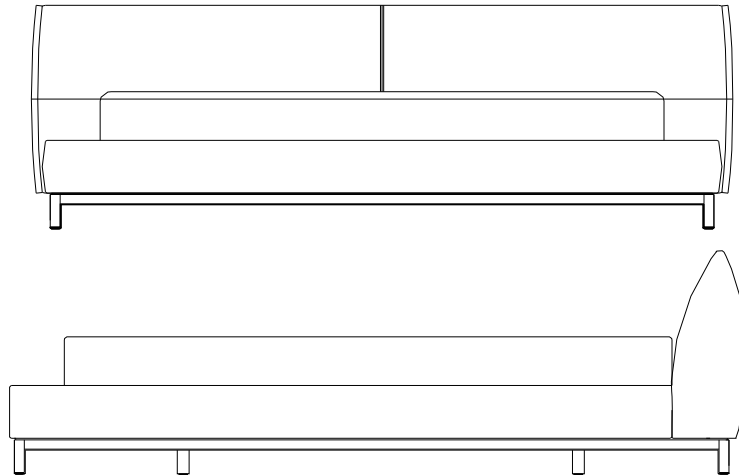

Upholstered Beds w/ Low Headboard

Description

Dimensions in Inches

Item No.   Item No.   Finish   W   H   D

Upholstered Queen Size Bed incl Bed Slats

77   30 3/8   97 3/4

Walnut	Elm or Lacquer	
16977/B	16976/B	Fabric-Grade B/ Faux Leather/ Sueder Plus
16977/C	16976/C	Fabric-Grade C/C.O.M
16977/D	16976/D	Fabric-Grade D
16977/E	16976/E	Fabric-Grade E/ Ultrasuede
16977/F	16976/F	Fabric-Grade F
16977/G	16976/G	Fabric-Grade G
16977/P1	16976/P1	Leather Serie 100/ Mastrotto Leather

C.O.M. Requirement: 5 yards of 55"W Plain Fabric
C.O.L. Requirement: 80 sq feet

Bronze colored Metal Leg/ Bases with fascia panels in wood or lacquer

Upholstered California King Size Bed incl Bed Slats

89   30 3/8   101 3/4

Walnut	Elm or Lacquer	
16979/B	16978/B	Fabric-Grade B/ Faux Leather/ Sueder Plus
16979/C	16978/C	Fabric-Grade C/C.O.M
16979/D	16978/D	Fabric-Grade D
16979/E	16978/E	Fabric-Grade E/ Ultrasuede
16979/F	16978/F	Fabric-Grade F
16979/G	16978/G	Fabric-Grade G
16979/P1	16978/P1	Leather Serie 100/ Mastrotto Leather

C.O.M. Requirement: 5 1/2 yards of 55"W Plain Fabric
C.O.L. Requirement: 89 sq feet

Bronze colored Metal Leg/ Bases with fascia panels in wood or lacquer

Upholstered King Size Bed incl Bed Slats

93   30 3/8   97 3/4

Walnut	Elm or Lacquer	
16981/B	16980/B	Fabric-Grade B/ Faux Leather/ Sueder Plus
16981/C	16980/C	Fabric-Grade C/C.O.M
16981/D	16980/D	Fabric-Grade D
16981/E	16980/E	Fabric-Grade E/ Ultrasuede
16981/F	16980/F	Fabric-Grade F
16981/G	16980/G	Fabric-Grade G
16981/P1	16980/P1	Leather Serie 100/ Mastrotto Leather

C.O.M. Requirement: 5 1/2 yards of 55"W Plain Fabric
C.O.L. Requirement: 89 sq feet

Bronze colored Metal Leg/ Bases with fascia panels in wood or lacquer