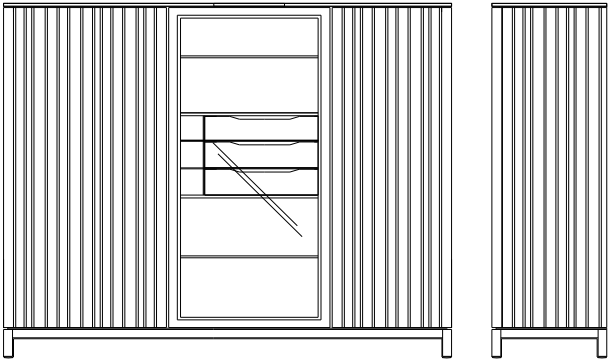

Buffets

Description		Dimensions in Inches		
Item No.	Finish	W	H	D

Buffet Slatted Door Left		94 1/4	33 5/8	21 5/8

16800-L	Walnut or Combo of Walnut & Lacquer
16801-L	Elm or Combo of Elm & Lacquer
16801-L/L	All Lacquer

Buffet Slatted Door Right		94 1/4	33 5/8	21 5/8

16800-R	Walnut or Combo of Walnut & Lacquer
16801-R	Elm or Combo of Elm & Lacquer
16801-R/L	All Lacquer

Bronze colored Metal Leg/ Bases with fascia panels in wood or lacquer

Interior 1 1 Pull Out Tray 1 Adj. Shelf	Interior 2 1 Shallow Drawer 3 Deep Drawers	Interior 3 2 Deep Drawers

Vitrines

Vitrine (Wider Door Left) 2 Slatted Doors 1 Glass Door		63 7/8	57 3/4	16 1/4

16820-L	Walnut or Combo of Walnut & Lacquer
16821-L	Elm or Combo of Elm & Lacquer
16821-L/L	All Lacquer

Vitrine (Wider Door Right) 2 Slatted Doors 1 Glass Door		63 7/8	57 3/4	16 1/4

16820-R	Walnut or Combo of Walnut & Lacquer
16821-R	Elm or Combo of Elm & Lacquer
16821-R/L	All Lacquer

Bronze colored Metal Leg/ Bases with fascia panels in wood or lacquer

View following page for Interior Description