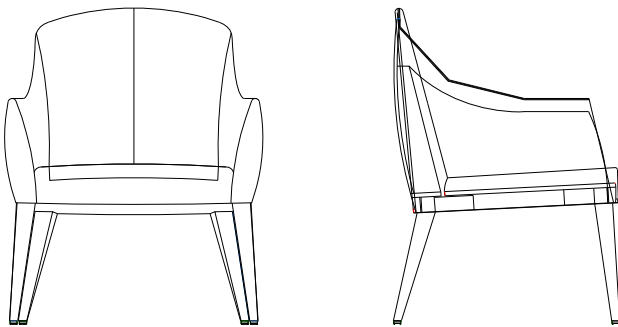

Arm Chair in Elm or Lacquer
25 5/8   35 1/2   22 1/2

17062/B	Fabric-Grade B/ Faux Leather/ Sueder Plus
17062/C	Fabric-Grade C/C.O.M
17062/D	Fabric-Grade D
17062/E	Fabric-Grade E/ Ultrasuede
17062/F	Fabric-Grade F
17062/G	Fabric-Grade G
17062/P1	Leather Serie 100/ Mastrotto Leather

C.O.M. Requirement: 3 yards of 55"W Plain Fabric
C.O.L. Requirement: 33 sq feet