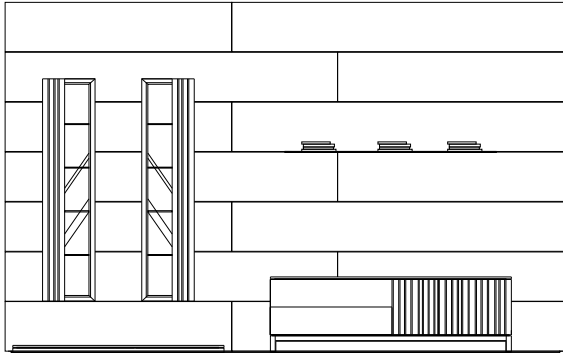

Essencial Wall System

Pre-Designed Configurations

Pre-Designed Configuration E1