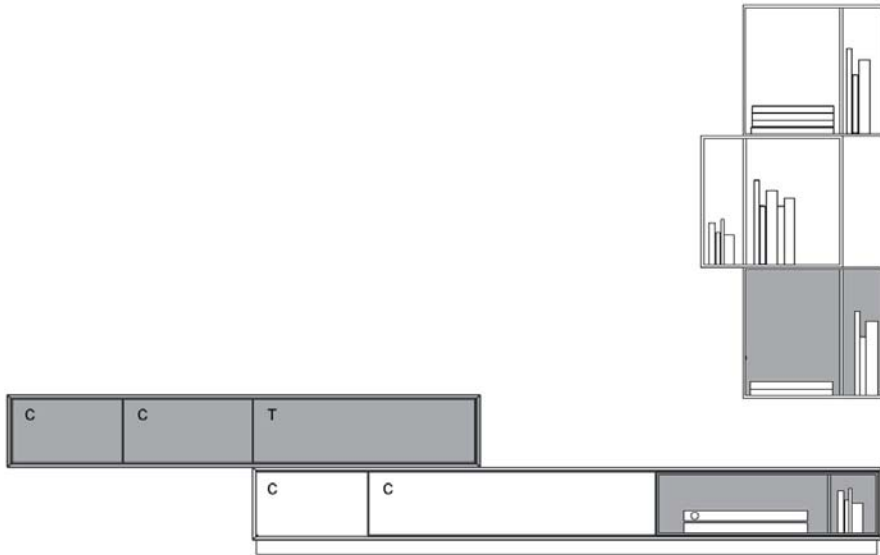

10 5/8"

6165	Lacquer Panel w/ Oak Shelves or All Lacquer
6166/1	Oak or Walnut Panel w/ Lacquer Shelves
6166/2	All Oak or Walnut

Pre-designed Configurations

Pre-Designed Configuration MJ1

CONSISTING OF:

- 2X 6143/I = SHELF
- 1X 6121/I = MODULE
- 1X 6104/I = MODULE
- 1X 6161 = PLINTH
- 1X 6141/I = SHELF