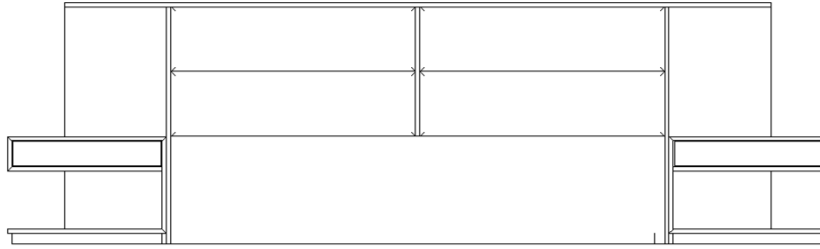

Bedroom	Item No. Description	Dimension in inches		
		W	H	D

Head Board Only Incl Night Stands

Standard Finishes:

- Upholstered headboard w/ Oak Trim
- Oak Night Stand Panels
- Lacquer Night Stands