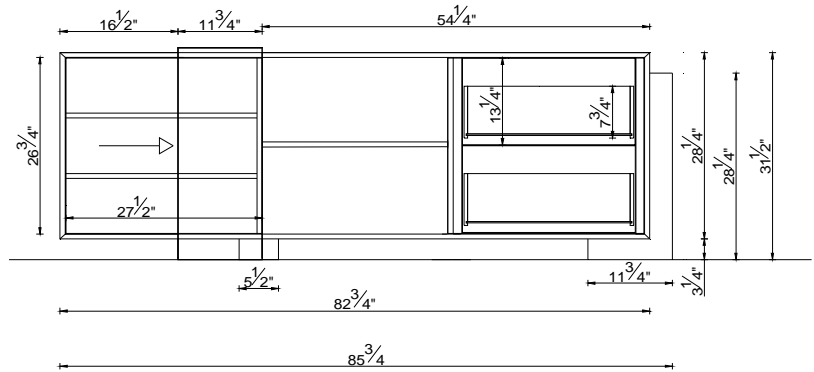

Interior View