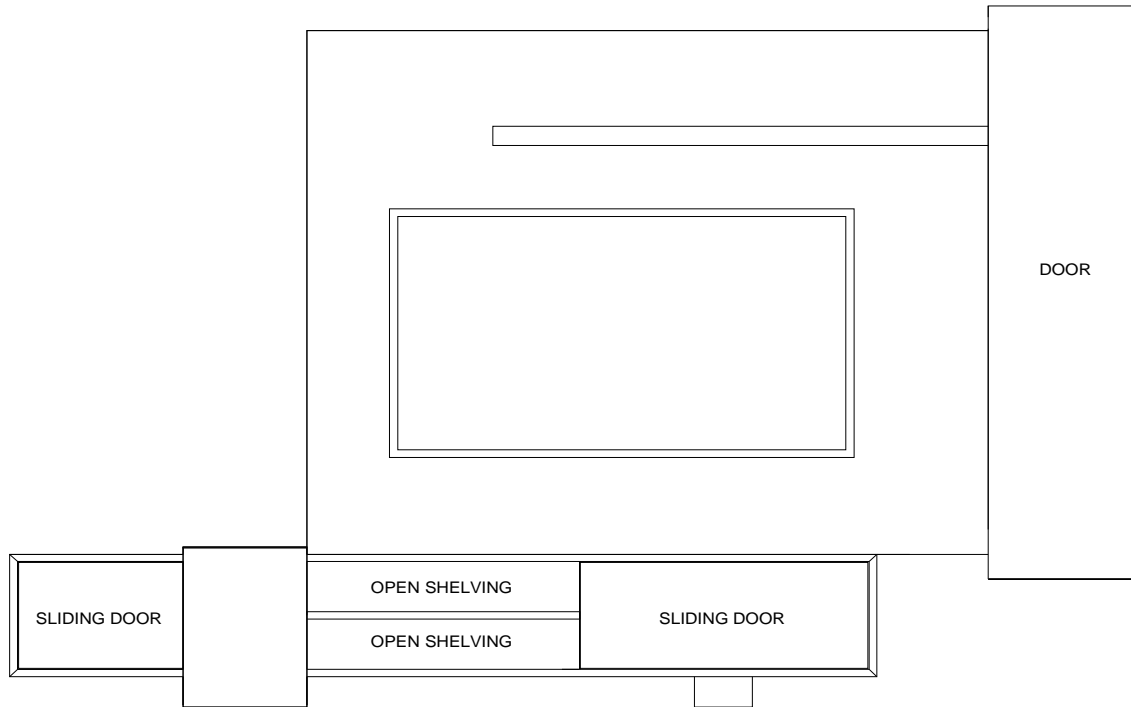

Mirrors

	Wall Mirror	51 1/4"	29 1/2"	1 5/8"
	6055	Combo of Oak /Walnut and Lacquer		
	Floor Mirror	33 7/8"	70 7/8"	3 1/8"
	6054	Combo of Oak /Walnut and Lacquer		

Entertainment Unit	Item No.	Dimension in inches		
		W	H	D