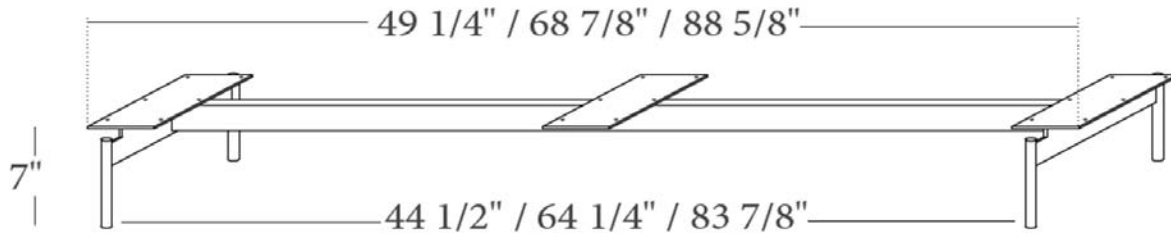

Metal Feet for Modular Media Units

Available in Painted Lacquer Finishes

W: 49 1/4"

D: 13"

USE WITH 59"W & 17 3/4"D COMPONENTS
ITEM #
6170

W: 68 7/8"

D: 13"

USE WITH 78 3/4"W & 17 3/4"D COMPONENTS
ITEM #
6171

W: 88 5/8"

D: 13"

USE W/ 98 1/2"W & 17 3/4"D COMPONENTS
ITEM #
6172

W: 49 1/4"

D: 17"

USE WITH 59"W & 17 3/4"D COMPONENTS
ITEM #
6147

W: 68 7/8"

D: 17"

USE WITH 78 3/4"W & 17 3/4"D COMPONENTS
ITEM #
6148

W: 88 5/8"

D: 17"

USE W/ 98 1/2"W & 17 3/4"D COMPONENTS
ITEM #
6149