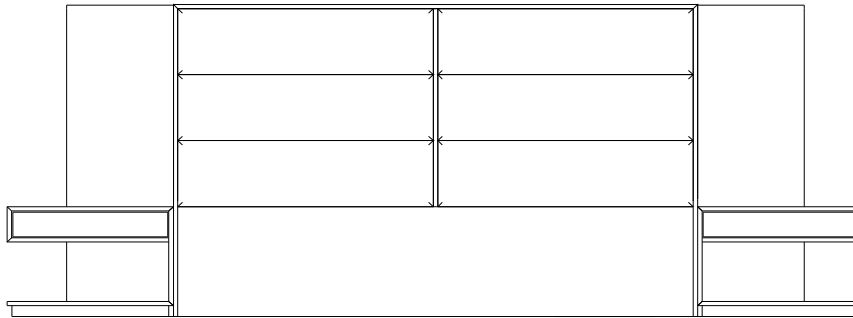

Bedroom	Item No. Description	Dimension in inches		
		W	H	D

Head Board Only Incl Night Stands

Standard Finishes:
 Upholstered Headboard w/
 Oak Trim
 Oak Night Stand Panels
 Lacquer Night Stands

C.O.M. Requirement for Queen Size Head Board:
 3 yards of 55"W Plain Fabric