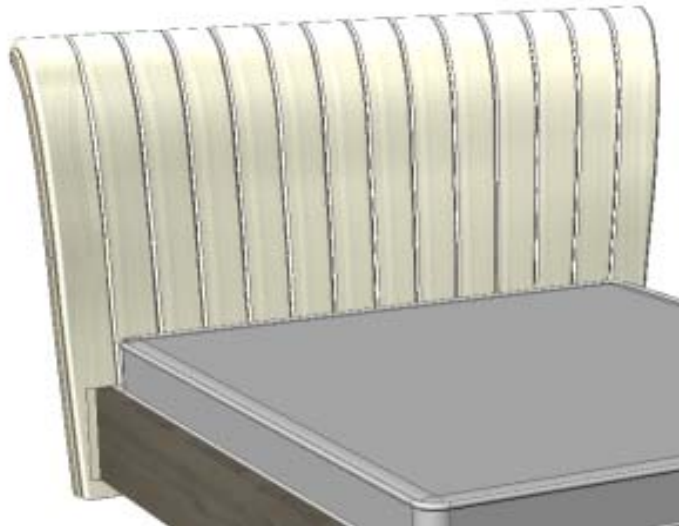

**Bedroom**

**Description**

**Dimensions in Inches**

Item No.

Finish

W

H

D

**Upholstered Head Board Only**

**PLAZA Queen Size Head Board**

76 5/8"

59"

10 5/8"

<b>PLAZA-113/AB1</b>	Grade A/B
<b>PLAZA-113/CD1</b>	Grade C/D & COM
<b>PLAZA-113/E1</b>	Grade E/ Mastrotto Leather/ Ultrasuede
<b>PLAZA-113/SUP1</b>	<i>Superior Leather Grade SUP</i>