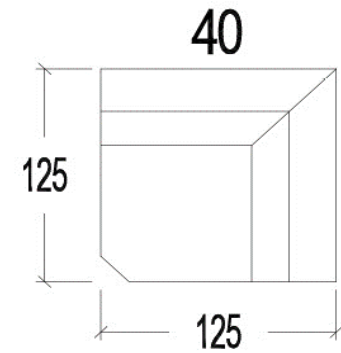

## PRODUCT INFORMATION

DIMENSIONS IN CM

## PRODUCT INFORMATION

DIMENSIONS IN CM

CHAISE

CHAISE

CORNER

EXTENDER CORNER

EXTENDER CORNER

# JEAN MARIE

H: 34 5/8"  
SH: 18 1/8"

**W:** 49  
D: 49 1/4"

43 1/2  
D: 57"

43 1/2  
D: 57"

43 1/2  
D: 65"

43 1/2  
D: 65"

<b>Article Code</b>	40	41	42	43	44
<b>Description</b>	Corner	Left Long Corner	Right Long Corner	Left Extra Long Corner	Right Extra Long Corner