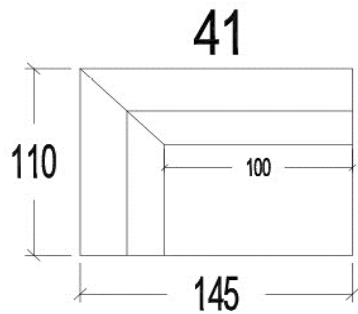

## PRODUCT INFORMATION

DIMENSIONS IN CM

## PRODUCT INFORMATION

DIMENSIONS IN CM

CHAISE

CHAISE

CORNER

EXTENDER CORNER

EXTENDER CORNER

# JEAN MARIE

H: 34 5/8"  
SH: 18 1/8"

**W:** 49  
D: 49 1/4"

43 1/2  
D: 57"

43 1/2  
D: 57"

43 1/2  
D: 65"

43 1/2  
D: 65"

<b>Article Code</b>	40	41	42	43	44
<b>Description</b>	Corner	Left Long Corner	Right Long Corner	Left Extra Long Corner	Right Extra Long Corner