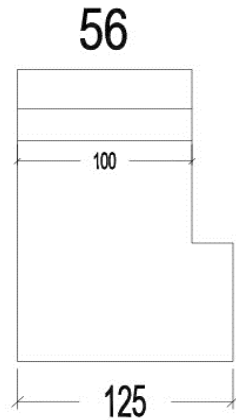

JEAN MARIE

PRODUCT INFORMATION

DIMENSIONS IN CM

CHAISE