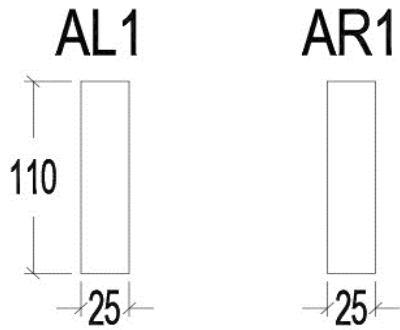

JEAN MARIE

PRODUCT INFORMATION

DIMENSIONS IN CM

ARMS