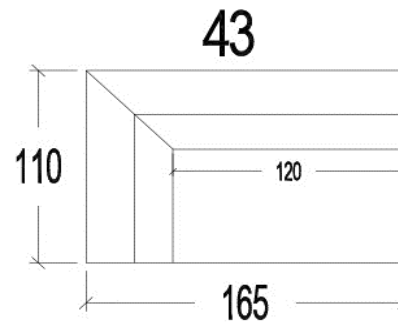

## PRODUCT INFORMATION

DIMENSIONS IN CM

## PRODUCT INFORMATION

DIMENSIONS IN CM

CHAISE

CHAISE

CORNER

EXTENDER CORNER

EXTENDER CORNER

# JEAN MARIE

H: 34 5/8"  
SH: 18 1/8"

**W:** 49  
D: 49 1/4"

43 1/2  
D: 57"

43 1/2  
D: 57"

43 1/2  
D: 65"

43 1/2  
D: 65"

<b>Article Code</b>	40	41	42	43	44
<b>Description</b>	Corner	Left Long Corner	Right Long Corner	Left Extra Long Corner	Right Extra Long Corner