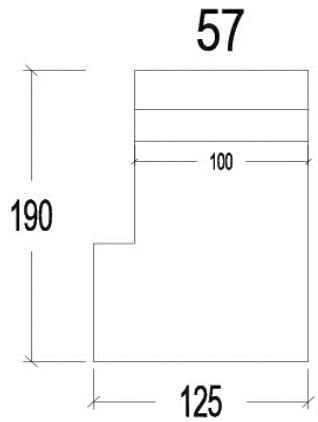

JEAN MARIE

PRODUCT INFORMATION

DIMENSIONS IN CM

CHAISE