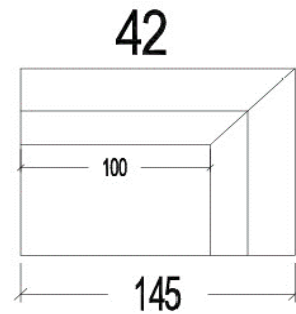

## PRODUCT INFORMATION

DIMENSIONS IN CM

## PRODUCT INFORMATION

DIMENSIONS IN CM

CHAISE

CHAISE

CORNER

EXTENDER CORNER

EXTENDER CORNER

# JEAN MARIE

H: 34 5/8"  
SH: 18 1/8"

**W:** 49  
D: 49 1/4"

43 1/2  
D: 57"

43 1/2  
D: 57"

43 1/2  
D: 65"

43 1/2  
D: 65"

<b>Article Code</b>	40	41	42	43	44
<b>Description</b>	Corner	Left Long Corner	Right Long Corner	Left Extra Long Corner	Right Extra Long Corner