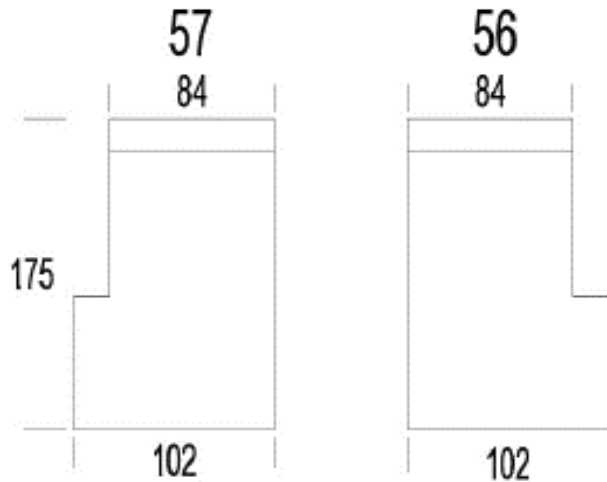

KRIS

PRODUCT INFORMATION

DIMENSIONS IN CM

ARMS

MOTORIZED SEATS

CHAISE

BUMPER ENDS

OTTOMAN