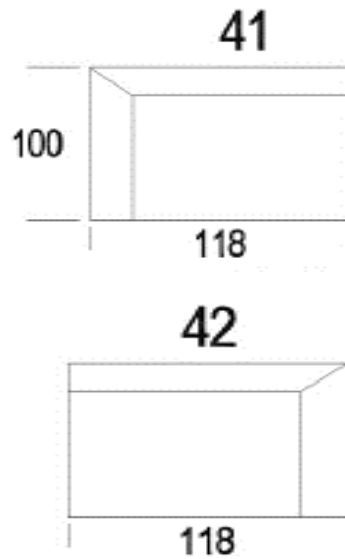

KRIS

PRODUCT INFORMATION

DIMENSIONS IN CM

CORNER

EXTENDER CORNER

LUMBAR PILLOWS

HEAD SUPPORT

KRIS

PRODUCT INFORMATION

DIMENSIONS IN CM

(Tolerance on dimensions $\pm 3\%$)

KRIS

ARM

H: 25 1/4"

D: 39 3/8"

SEAT

H: 33"

SH: 18 1/8"

W:

6 1/2

6 1/2

25

29

33

SH: 18 1/8"

D: 39 3/8"

W:

6 1/2

6 1/2

25

29

33