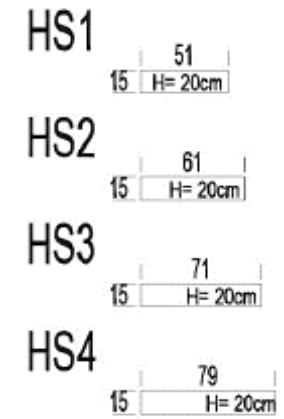

KRIS

PRODUCT INFORMATION

DIMENSIONS IN CM

CORNER

EXTENDER CORNER

LUMBAR PILLOWS

HEAD SUPPORT

KRIS

PRODUCT INFORMATION

DIMENSIONS IN CM

(Tolerance on dimensions $\pm 3\%$)

KRIS

ARM

H: 25 1/4"

D: 39 3/8"

SEAT

H: 33"

SH: 18 1/8"

W:

6 1/2

6 1/2

25

29

33

SH: 18 1/8"

D: 39 3/8"

W:

6 1/2

6 1/2

25

29

33