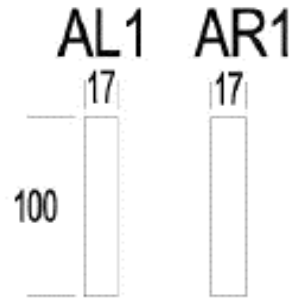

W477XX

W510XX

[CLICK TO VIEW FABRICS & LEATHERS](#)

KRIS

PRODUCT INFORMATION

DIMENSIONS IN CM

ARMS

FIXED SEATS

PRODUCT INFORMATION

DIMENSIONS IN CM

(Tolerance on dimensions $\pm 3\%$)

KRIS

ARM

H: 25 1/4"

D: 39 3/8"

SEAT

H: 33"

SH: 18 1/8"

W:

6 1/2

6 1/2

25

29

33