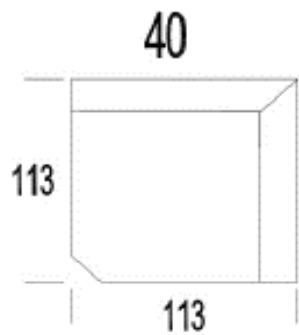

KRIS

PRODUCT INFORMATION

DIMENSIONS IN CM

CORNER

EXTENDER CORNER

LUMBAR PILLOWS

HEAD SUPPORT

KRIS

PRODUCT INFORMATION

DIMENSIONS IN CM

(Tolerance on dimensions $\pm 3\%$)

KRIS

ARM

H: 25 1/4"

D: 39 3/8"

SEAT

H: 33"

SH: 18 1/8"

W:

6 1/2

6 1/2

25

29

33

SH: 18 1/8"

D: 39 3/8"

W:

6 1/2

6 1/2

25

29

33