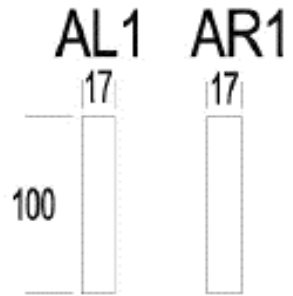

KRIS

PRODUCT INFORMATION

DIMENSIONS IN CM

ARMS