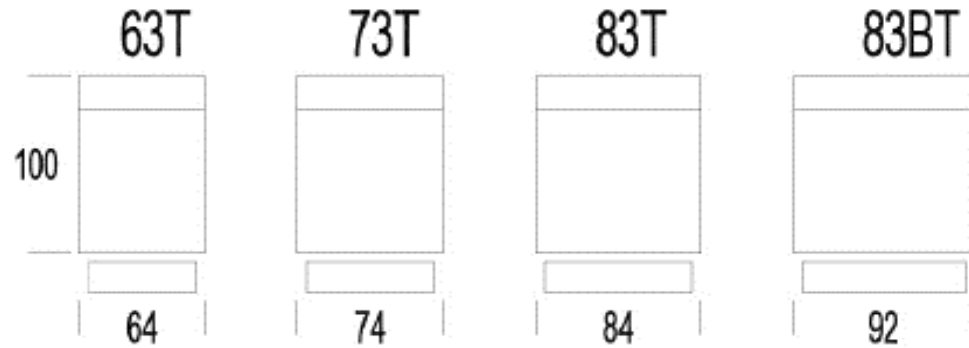

W477XX

W510XX

[CLICK TO VIEW FABRICS & LEATHERS](#)

KRIS

PRODUCT INFORMATION

DIMENSIONS IN CM

ARMS

FIXED SEATS

KRIS

PRODUCT INFORMATION

DIMENSIONS IN CM

ARMS

MOTORIZED SEATS

CHAISE

BUMPER ENDS

OTTOMAN

H: 33"

SH: 18 1/8"

W:

6 1/2

6 1/2

25

29

33