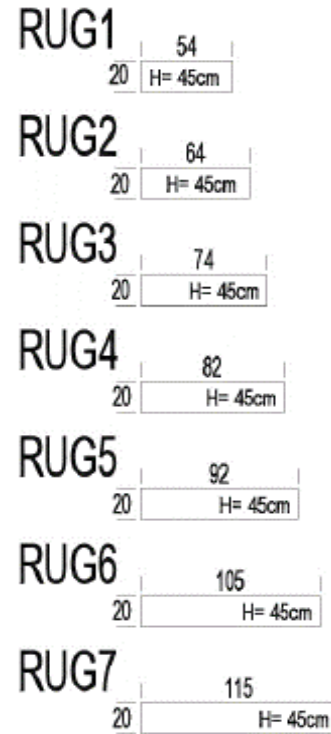

KRIS

PRODUCT INFORMATION

DIMENSIONS IN CM

CORNER

EXTENDER CORNER

LUMBAR PILLOWS

HEAD SUPPORT

KRIS

PRODUCT INFORMATION

DIMENSIONS IN CM

(Tolerance on dimensions $\pm 3\%$)

KRIS

ARM

H: 25 1/4"

D: 39 3/8"

SEAT

H: 33"

SH: 18 1/8"

W:

6 1/2

6 1/2

25

29

33

SH: 18 1/8"

D: 39 3/8"

W:

6 1/2

6 1/2

25

29

33