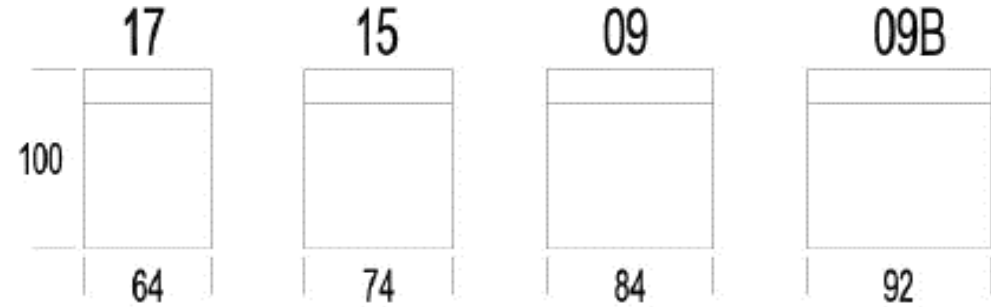

W477XX

W510XX

[CLICK TO VIEW FABRICS & LEATHERS](#)

KRIS

PRODUCT INFORMATION

DIMENSIONS IN CM

ARMS

FIXED SEATS

H: 33"

SH: 18 1/8"

W:

6 1/2

6 1/2

25

29

33