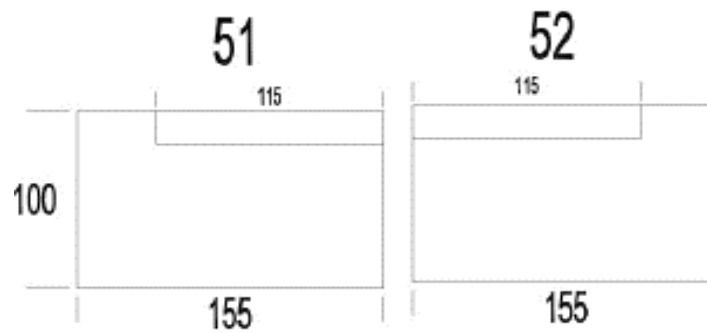

BUMPER ENDS