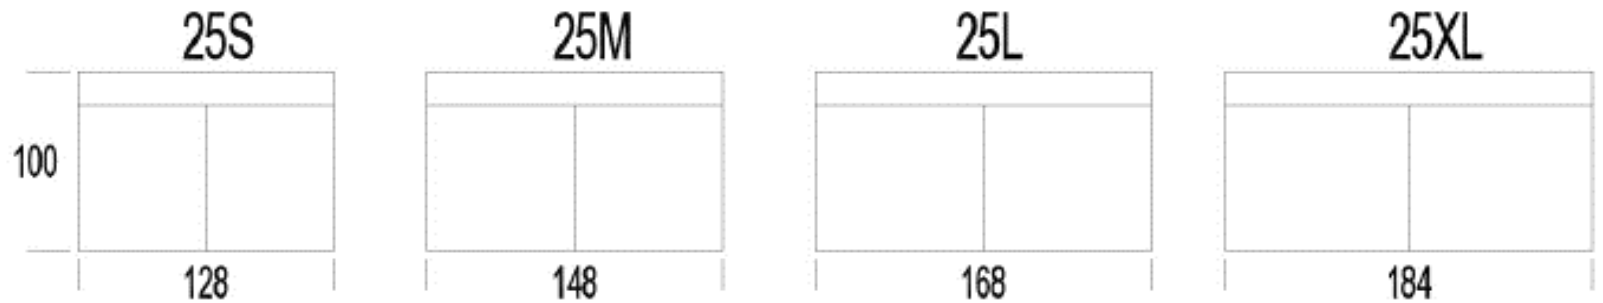

W477XX

W510XX

[CLICK TO VIEW FABRICS & LEATHERS](#)

KRIS

PRODUCT INFORMATION

DIMENSIONS IN CM

ARMS

FIXED SEATS

H: 33"

SH: 18 1/8"

W:

6 1/2

6 1/2

25

29

33