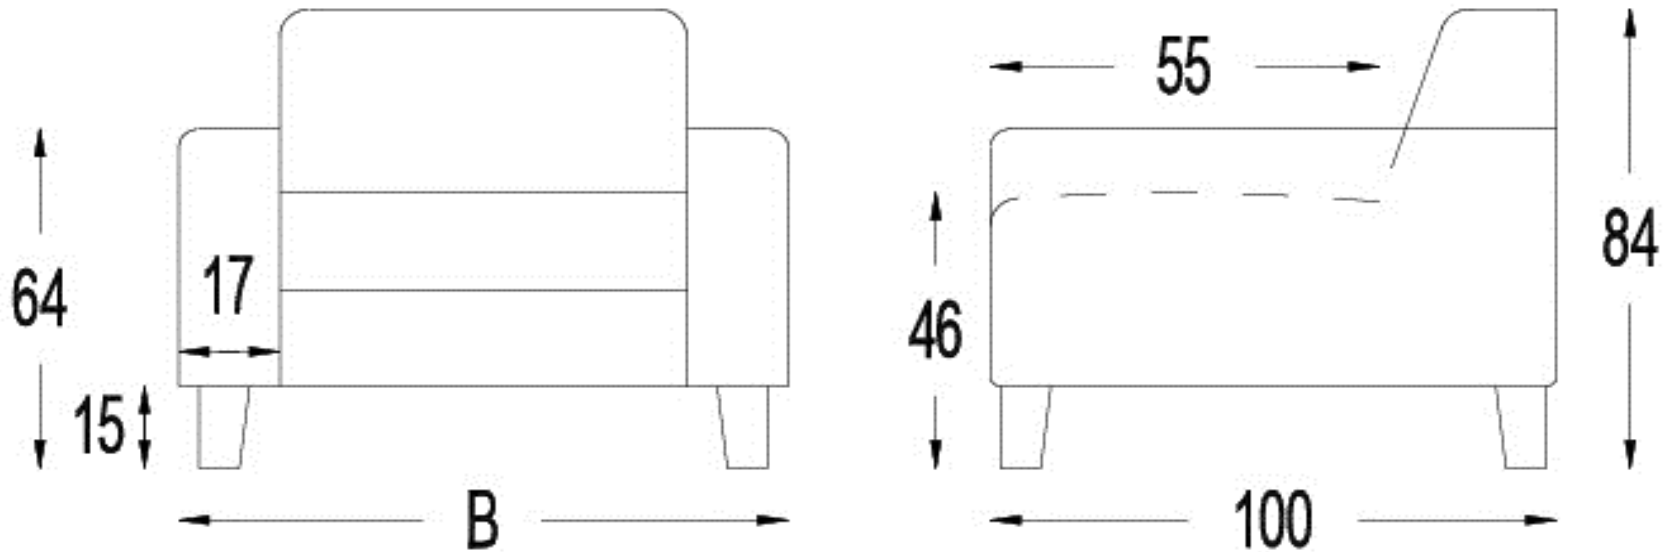

PRODUCT INFORMATION

DIMENSIONS IN CM

(Tolerance on dimensions $\pm 3\%$)

KRIS

ARM

H: 25 1/4"

D: 39 3/8"

SEAT

H: 33"

SH: 18 1/8"

W:

6 1/2

6 1/2

25

29

33

SH: 18 1/8"

D: 39 3/8"

W:

6 1/2

6 1/2

25

29

33