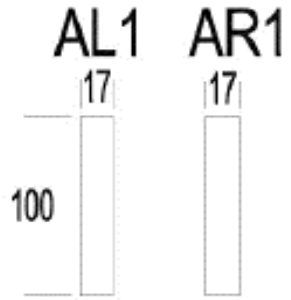

W429XX

W477XX

W509XX

W510XX

W618XX

KRIS

PRODUCT INFORMATION

DIMENSIONS IN CM

KRIS

PRODUCT INFORMATION

DIMENSIONS IN CM

KRIS

PRODUCT INFORMATION

DIMENSIONS IN CM

KRIS

PRODUCT INFORMATION

DIMENSIONS IN CM

(Tolerance on dimensions $\pm 3\%$)

KRIS

ARM

H: 25 1/4"

D: 39 3/8"

SEAT

H: 33"

Leather	
COL	
W4	
W5	
W6	

KRIS

H: 33"
SH: 18 1/8"

W:

44 1/2
D: 44 1/2"

39 1/2
D: 46 1/2"

39 1/2
D: 46 1/2"

Article Code	40	41	42
Description	Corner	Left Long Corner	Right Long Corner