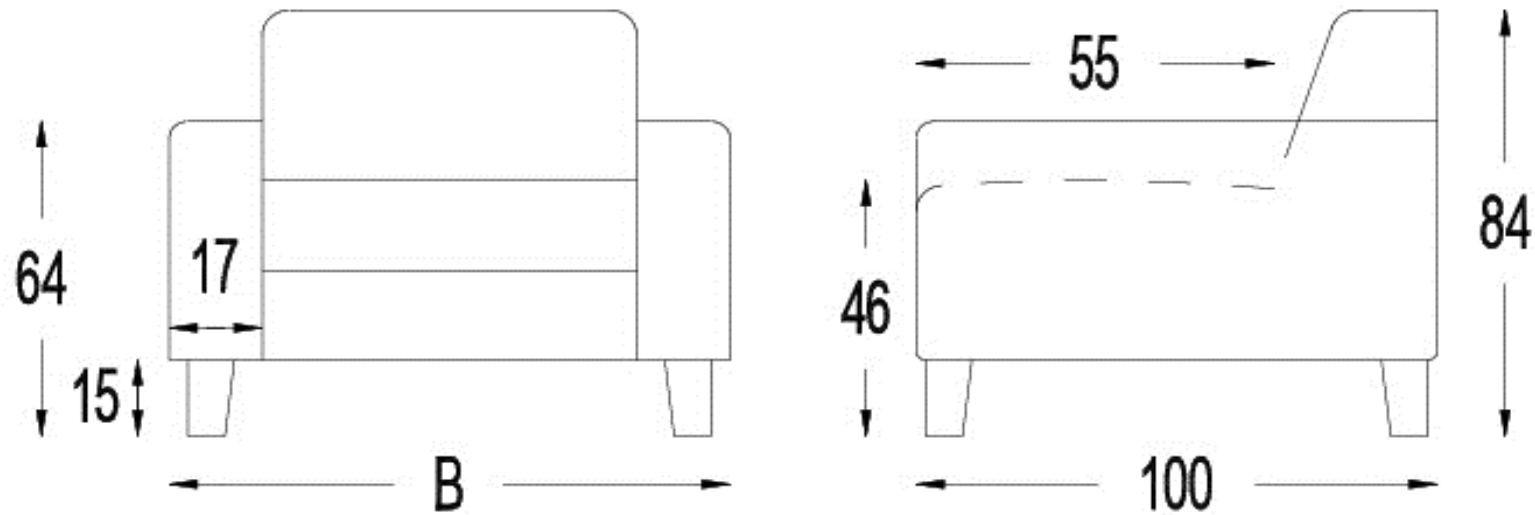

W429XX

W477XX

W509XX

W510XX

W618XX

KRIS

PRODUCT INFORMATION

DIMENSIONS IN CM

DIMENSIONS IN CM

(Tolerance on dimensions $\pm 3\%$)

KRIS

ARM

H: 25 1/4"

D: 39 3/8"

SEAT

H: 33"

SH: 18 1/8"

W: 6 1/2

6 1/2

25

29

33

36

Article Code	AL1	AR1	17	15	09	09B
Description	Left Armrest	Right Armrest	Small Armless Single Seat	Medium Armless Single Seat	Large Armless Single Seat	Extra Large Armless Single Seat

Leather	
COL	
W4	
W5	
W6	

KRIS

H: 33"
SH: 18 1/8"

W:

44 1/2
D: 44 1/2"

39 1/2
D: 46 1/2"

39 1/2
D: 46 1/2"

Article Code	40	41	42
Description	Corner	Left Long Corner	Right Long Corner