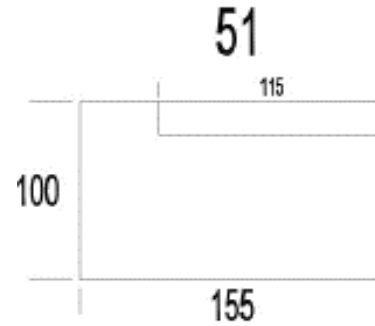

W429XX

W477XX

W509XX

W510XX

W618XX

KRIS

PRODUCT INFORMATION

DIMENSIONS IN CM

KRIS

PRODUCT INFORMATION

DIMENSIONS IN CM

KRIS

PRODUCT INFORMATION

DIMENSIONS IN CM

KRIS

PRODUCT INFORMATION

DIMENSIONS IN CM

(Tolerance on dimensions $\pm 3\%$)

KRIS

ARM

H: 25 1/4"

D: 39 3/8"

SEAT

H: 33"

Leather	
COL	
W4	
W5	
W6	

KRIS

H: 33"
SH: 18 1/8"

W:

44 1/2
D: 44 1/2"

39 1/2
D: 46 1/2"

39 1/2
D: 46 1/2"

Article Code	40	41	42
Description	Corner	Left Long Corner	Right Long Corner