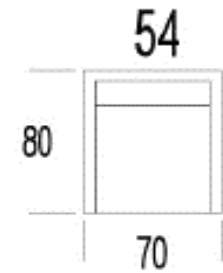

W429XX

W477XX

W509XX

W510XX

W618XX

KRIS

PRODUCT INFORMATION

DIMENSIONS IN CM

KRIS

PRODUCT INFORMATION

DIMENSIONS IN CM

KRIS

PRODUCT INFORMATION

DIMENSIONS IN CM

KRIS

PRODUCT INFORMATION

DIMENSIONS IN CM

(Tolerance on dimensions $\pm 3\%$)

KRIS

ARM

H: 25 1/4"

D: 39 3/8"

SEAT

H: 33"

Leather	
COL	
W4	
W5	
W6	

KRIS

H: 33"
SH: 18 1/8"

W:

44 1/2
D: 44 1/2"

39 1/2
D: 46 1/2"

39 1/2
D: 46 1/2"

Article Code	40	41	42
Description	Corner	Left Long Corner	Right Long Corner