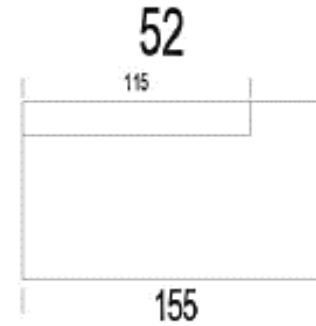

W429XX

W477XX

W509XX

W510XX

W618XX

KRIS

PRODUCT INFORMATION

DIMENSIONS IN CM

KRIS

PRODUCT INFORMATION

DIMENSIONS IN CM

KRIS

PRODUCT INFORMATION

DIMENSIONS IN CM

KRIS

PRODUCT INFORMATION

DIMENSIONS IN CM

(Tolerance on dimensions $\pm 3\%$)

KRIS

ARM

H: 25 1/4"

D: 39 3/8"

SEAT

H: 33"

Leather	
COL	
W4	
W5	
W6	

KRIS

H: 33"
SH: 18 1/8"

W:

44 1/2
D: 44 1/2"

39 1/2
D: 46 1/2"

39 1/2
D: 46 1/2"

Article Code	40	41	42
Description	Corner	Left Long Corner	Right Long Corner