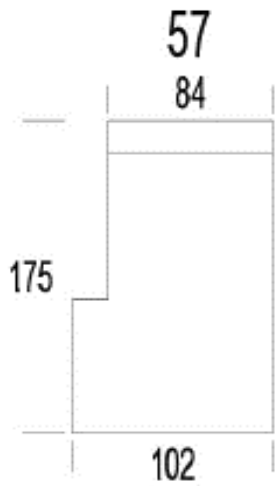

W429XX

W477XX

W509XX

W510XX

W618XX

KRIS

PRODUCT INFORMATION

DIMENSIONS IN CM

KRIS

PRODUCT INFORMATION

DIMENSIONS IN CM

KRIS

PRODUCT INFORMATION

DIMENSIONS IN CM

KRIS

PRODUCT INFORMATION

DIMENSIONS IN CM

(Tolerance on dimensions $\pm 3\%$)

KRIS

ARM

H: 25 1/4"

D: 39 3/8"

SEAT

H: 33"

Leather	
COL	
W4	
W5	
W6	

KRIS

H: 33"
SH: 18 1/8"

W:

44 1/2
D: 44 1/2"

39 1/2
D: 46 1/2"

39 1/2
D: 46 1/2"

Article Code	40	41	42
Description	Corner	Left Long Corner	Right Long Corner