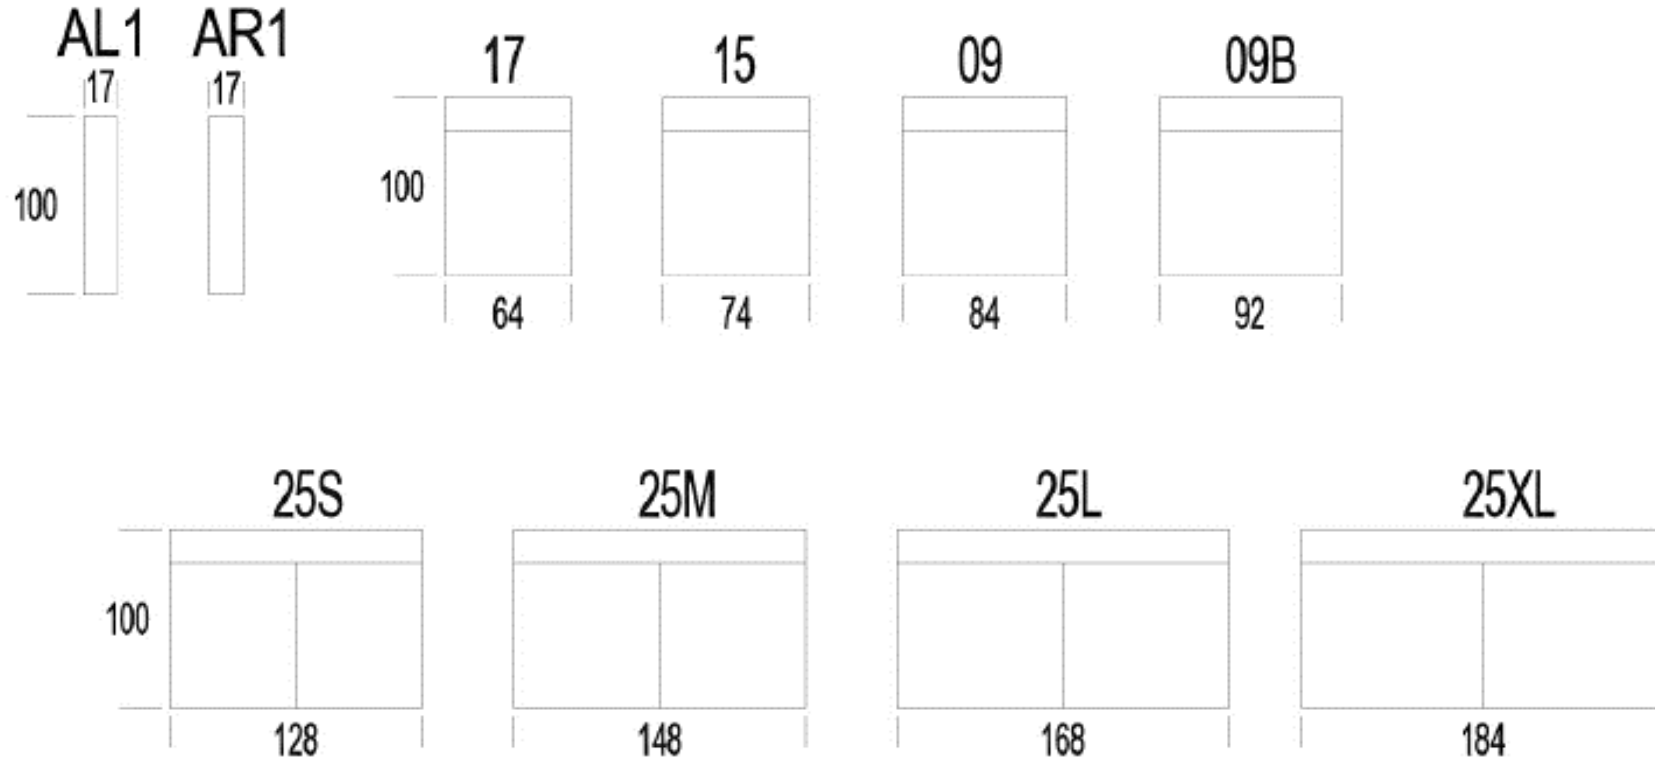

W429XX

W477XX

W509XX

W510XX

W618XX

KRIS

PRODUCT INFORMATION

DIMENSIONS IN CM

Leather	
COL	
W4	
W5	
W6	

KRIS

H: 33"
SH: 18 1/8"

W:

44 1/2
D: 44 1/2"

39 1/2
D: 46 1/2"

39 1/2
D: 46 1/2"

Article Code	40	41	42
Description	Corner	Left Long Corner	Right Long Corner