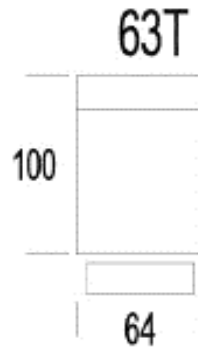

W429XX

W477XX

W509XX

W510XX

W618XX

KRIS

PRODUCT INFORMATION

DIMENSIONS IN CM

KRIS

PRODUCT INFORMATION

DIMENSIONS IN CM

KRIS

PRODUCT INFORMATION

DIMENSIONS IN CM

KRIS

PRODUCT INFORMATION

DIMENSIONS IN CM

(Tolerance on dimensions $\pm 3\%$)

KRIS

ARM

H: 25 1/4"

D: 39 3/8"

SEAT

H: 33"

Leather	
COL	
W4	
W5	
W6	

KRIS

H: 33"
SH: 18 1/8"

W:

44 1/2
D: 44 1/2"

39 1/2
D: 46 1/2"

39 1/2
D: 46 1/2"

Article Code	40	41	42
Description	Corner	Left Long Corner	Right Long Corner