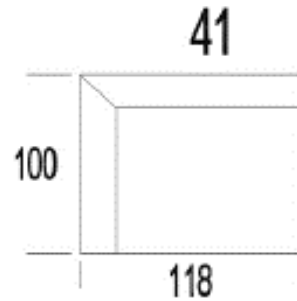

W429XX

W477XX

W509XX

W510XX

W618XX

KRIS

PRODUCT INFORMATION

DIMENSIONS IN CM

KRIS

PRODUCT INFORMATION

DIMENSIONS IN CM

KRIS

PRODUCT INFORMATION

DIMENSIONS IN CM

KRIS

PRODUCT INFORMATION

DIMENSIONS IN CM

(Tolerance on dimensions $\pm 3\%$)

KRIS

ARM

H: 25 1/4"

D: 39 3/8"

SEAT

H: 33"

Leather	
COL	
W4	
W5	
W6	

KRIS

H: 33"
SH: 18 1/8"

W:

44 1/2
D: 44 1/2"

39 1/2
D: 46 1/2"

39 1/2
D: 46 1/2"

Article Code	40	41	42
Description	Corner	Left Long Corner	Right Long Corner