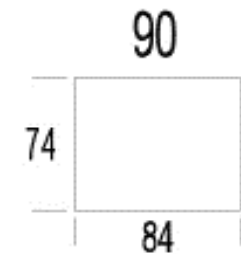

W429XX

W477XX

W509XX

W510XX

W618XX

KRIS

PRODUCT INFORMATION

DIMENSIONS IN CM

KRIS

PRODUCT INFORMATION

DIMENSIONS IN CM

KRIS

PRODUCT INFORMATION

DIMENSIONS IN CM

KRIS

PRODUCT INFORMATION

DIMENSIONS IN CM

(Tolerance on dimensions $\pm 3\%$)

KRIS

ARM

H: 25 1/4"

D: 39 3/8"

SEAT

H: 33"