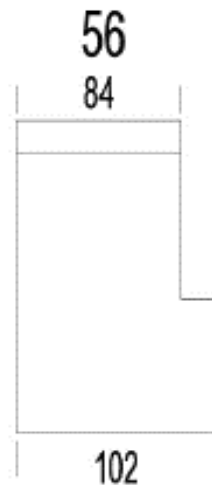

W429XX

W477XX

W509XX

W510XX

W618XX

KRIS

PRODUCT INFORMATION

DIMENSIONS IN CM

KRIS

PRODUCT INFORMATION

DIMENSIONS IN CM

KRIS

PRODUCT INFORMATION

DIMENSIONS IN CM

KRIS

PRODUCT INFORMATION

DIMENSIONS IN CM

(Tolerance on dimensions $\pm 3\%$)

KRIS

ARM

H: 25 1/4"

D: 39 3/8"

SEAT

H: 33"

Leather	
COL	
W4	
W5	
W6	

KRIS

H: 33"
SH: 18 1/8"

W:

44 1/2
D: 44 1/2"

39 1/2
D: 46 1/2"

39 1/2
D: 46 1/2"

Article Code	40	41	42
Description	Corner	Left Long Corner	Right Long Corner