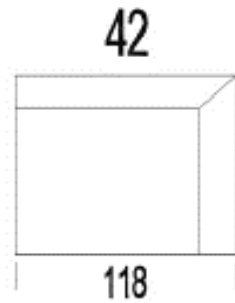

W429XX

W477XX

W509XX

W510XX

W618XX

KRIS

PRODUCT INFORMATION

DIMENSIONS IN CM

KRIS

PRODUCT INFORMATION

DIMENSIONS IN CM

KRIS

PRODUCT INFORMATION

DIMENSIONS IN CM

KRIS

PRODUCT INFORMATION

DIMENSIONS IN CM

(Tolerance on dimensions $\pm 3\%$)

KRIS

ARM

H: 25 1/4"

D: 39 3/8"

SEAT

H: 33"

Leather	
COL	
W4	
W5	
W6	

KRIS

H: 33"
SH: 18 1/8"

W:

44 1/2
D: 44 1/2"

39 1/2
D: 46 1/2"

39 1/2
D: 46 1/2"

Article Code	40	41	42
Description	Corner	Left Long Corner	Right Long Corner