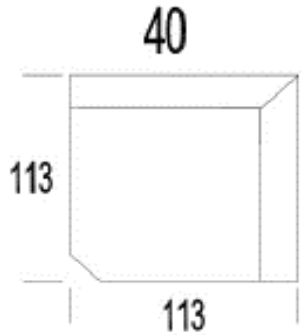

W429XX

W477XX

W509XX

W510XX

W618XX

KRIS

PRODUCT INFORMATION

DIMENSIONS IN CM

KRIS

PRODUCT INFORMATION

DIMENSIONS IN CM

KRIS

PRODUCT INFORMATION

DIMENSIONS IN CM

KRIS

PRODUCT INFORMATION

DIMENSIONS IN CM

(Tolerance on dimensions $\pm 3\%$)

KRIS

ARM

H: 25 1/4"

D: 39 3/8"

SEAT

H: 33"

Leather	
COL	
W4	
W5	
W6	

KRIS

H: 33"
SH: 18 1/8"

W:

44 1/2
D: 44 1/2"

39 1/2
D: 46 1/2"

39 1/2
D: 46 1/2"

Article Code	40	41	42
Description	Corner	Left Long Corner	Right Long Corner