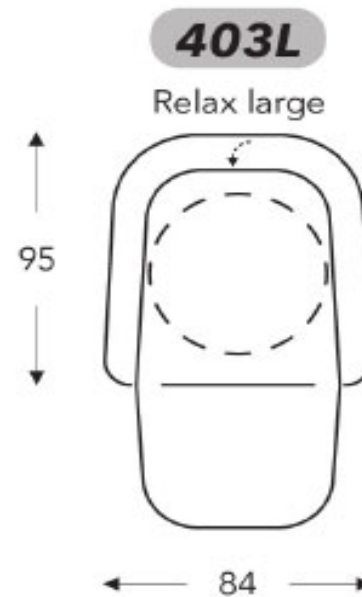

W401XX

W429XX

W477XX

LE SAC

PRODUCT INFORMATION

DIMENSIONS IN CM

Armrest height: 60 cm
Width : 84 cm
Seat dept: 45 cm
Seat height: 48 cm
Back height: 112 cm
Dept: 95 cm

Armrest height: 64 cm
Width : 84 cm
Seat dept: 45 cm
Seat height: 52 cm
Back height: 116 cm
Dept: 95 cm

LAZY LOUISE

ARMREST H: 23 5/8"
SD: 17 3/4"
SH: 18 7/8"

ARMREST H: 25 1/4"
SD: 17 3/4"
SH: 20 1/2"

W:	33"	33"
H:	44"	45 5/8"
D:	37 1/2"	37 1/2"

Article Code	403M	403L
Description	Medium Relaxer w/ Electric Head Rest, Tilt Function, Footrest & Moving Armrest	Large Relaxer w/ Electric Head Rest, Tilt Function, Footrest & Moving Armrest