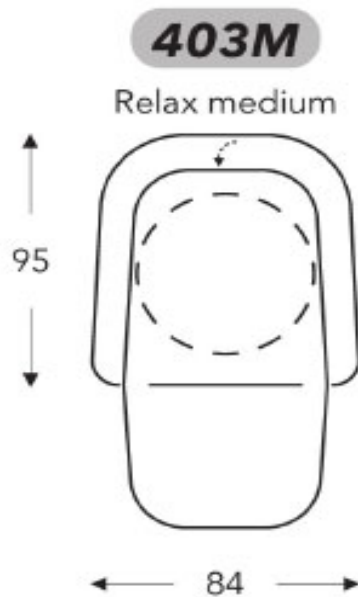

W401XX

W429XX

W477XX

LE SAC

PRODUCT INFORMATION

DIMENSIONS IN CM

Armrest height: 60 cm
Width : 84 cm
Seat dept: 45 cm
Seat height: 48 cm
Back height: 112 cm
Dept: 95 cm

Armrest height: 64 cm
Width : 84 cm
Seat dept: 45 cm
Seat height: 52 cm
Back height: 116 cm
Dept: 95 cm

LAZY LOUISE

ARMREST H: 23 5/8"
SD: 17 3/4"
SH: 18 7/8"

ARMREST H: 25 1/4"
SD: 17 3/4"
SH: 20 1/2"

W:	33"	33"
H:	44"	45 5/8"
D:	37 1/2"	37 1/2"

Article Code	403M	403L
Description	Medium Relaxer w/ Electric Head Rest, Tilt Function, Footrest & Moving Armrest	Large Relaxer w/ Electric Head Rest, Tilt Function, Footrest & Moving Armrest