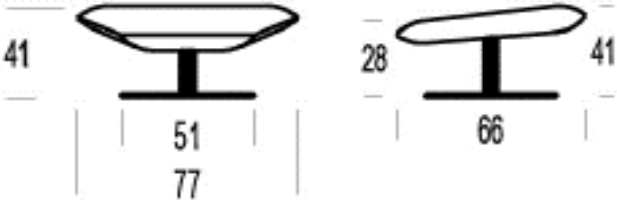

## PRODUCT INFORMATION

DIMENSIONS IN CM

### Functions

el.90

el.90M

# LE SAC

<b>W:</b>	30 3/8"	38 1/4"
<b>H:</b>	42 1/2"	42 1/2"
<b>D:</b>	38 1/4"	38 1/4"

<b>Article Code</b>	<b>118M</b>	<b>118</b>
<b>Description</b>	Medium High Back Armless Swivel Chair w/ Adjustable Head & Seat Tilt Option	Large High Back Armless Swivel Chair w/ Adjustable Head & Seat Tilt Option