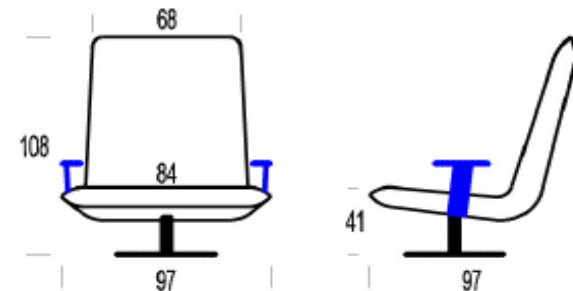

W401XX

W429XX

W477XX

W510XX

[CLICK TO VIEW FABRICS & LEATHERS](#)

LE SAC

PRODUCT INFORMATION

DIMENSIONS IN CM

Functions

el.10S

el.10 - 10A

el.10M - 10MA

LE SAC

PRODUCT INFORMATION

DIMENSIONS IN CM

Functions

el.18S

el.18 - 18A

el.18M - 18MA

LE SAC

PRODUCT INFORMATION

DIMENSIONS IN CM

Functions

Elements with Armrest Left + Right

el.90

el.90M

LE SAC

W:

26 1/2

30 1/2

38

Article Code	10S	10M	10
Description	Small Low Back Armless Swivel Chair	Medium Low Back Armless Swivel Chair	Large Low Back Armless Swivel Chair