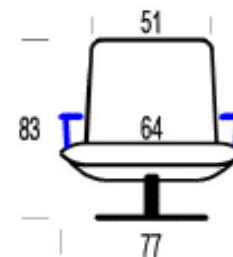

W401XX

W429XX

W477XX

W510XX

[CLICK TO VIEW FABRICS & LEATHERS](#)

LE SAC

PRODUCT INFORMATION

DIMENSIONS IN CM

Functions

el.10S

el.10 - 10A

el.10M - 10MA

LE SAC

PRODUCT INFORMATION

DIMENSIONS IN CM

Functions

el.18S

el.18 - 18A

el.18M - 18MA

LE SAC

PRODUCT INFORMATION

DIMENSIONS IN CM

Functions

Elements with Armrest Left + Right

el.118S

el.118 - 118A

el.118M - 118MA

LE SAC

PRODUCT INFORMATION

DIMENSIONS IN CM

el.90S

Functions