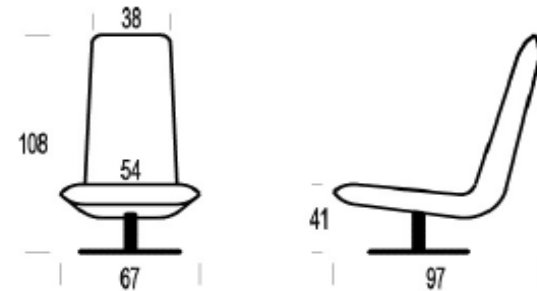

W401XX

W429XX

W477XX

W510XX

[CLICK TO VIEW FABRICS & LEATHERS](#)

LE SAC

PRODUCT INFORMATION

DIMENSIONS IN CM

Functions

el.10S

el.10 - 10A

el.10M - 10MA

LE SAC

PRODUCT INFORMATION

DIMENSIONS IN CM

Functions

el.18S

el.18 - 18A

el.18M - 18MA

LE SAC

PRODUCT INFORMATION

DIMENSIONS IN CM

Functions

Elements with Armrest Left + Right

el.90

el.90M

LE SAC

W:

26 1/2

30 1/2

38

Article Code	10S	10M	10
Description	Small Low Back Armless Swivel Chair	Medium Low Back Armless Swivel Chair	Large Low Back Armless Swivel Chair