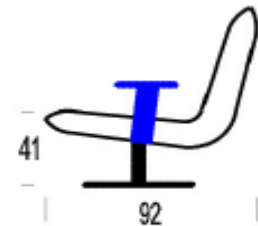

W401XX

W429XX

W477XX

W510XX

[CLICK TO VIEW FABRICS & LEATHERS](#)

LE SAC

PRODUCT INFORMATION

DIMENSIONS IN CM

Functions

el.10S

el.10 - 10A

el.10M - 10MA

LE SAC

PRODUCT INFORMATION

DIMENSIONS IN CM

Functions

el.18S

el.18 - 18A

el.18M - 18MA

LE SAC

PRODUCT INFORMATION

DIMENSIONS IN CM

Functions

Elements with Armrest Left + Right