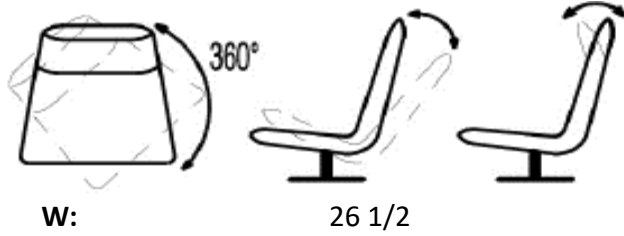

COM Yardage	2.54	3.89
-------------	------	------

Fabric	
COM ST03 ST05 ST06 ST07 ST08 ST09	

COL Sqft	55.43	69.64
----------	-------	-------

Leather	
COL W4 W6 WW11 WW15	

NOT AVAILABLE IN LEATHERS:

W401XX, W429XX, W477XX, W510XX

LE SAC

Article Code	118S	118M	118
Description	Small High Back Armless Swivel Chair w/ Adjustable Head & Seat Tilt Option	Medium High Back Armless Swivel Chair w/ Adjustable Head & Seat Tilt Option	Large High Back Armless Swivel Chair w/ Adjustable Head & Seat Tilt Option