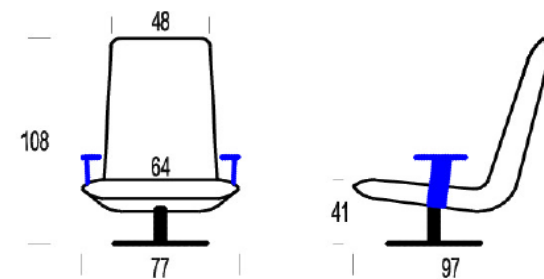

el.118M - 118MA