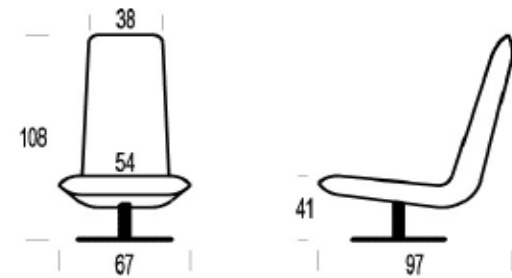

LE SAC

PRODUCT INFORMATION

DIMENSIONS IN CM

Functions

el.118S