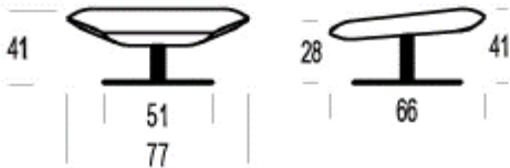

el.18S

el.18 - 18A

el.18M - 18MA

LE SAC

PRODUCT INFORMATION

DIMENSIONS IN CM

Functions

Elements with Armrest Left + Right

el.118S

el.118 - 118A

el.118M - 118MA

LE SAC

PRODUCT INFORMATION

DIMENSIONS IN CM

el.90S

Functions

el.90

el.90M

LE SAC

W:

26 1/2

30 1/2

38

Article Code	10S	10M	10
Description	Small Low Back Armless Swivel Chair	Medium Low Back Armless Swivel Chair	Large Low Back Armless Swivel Chair