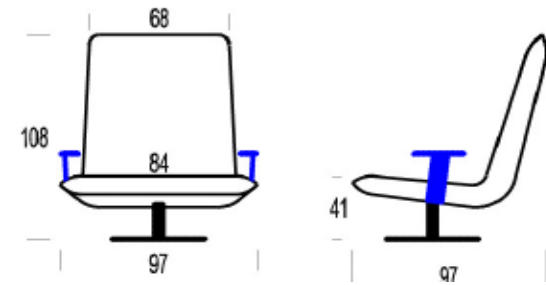

Functions

el.10S

el.10 - 10A

el.10M - 10MA

LE SAC

PRODUCT INFORMATION

DIMENSIONS IN CM

Functions

el.18S

el.18 - 18A

el.18M - 18MA

LE SAC

PRODUCT INFORMATION

DIMENSIONS IN CM

Functions

Elements with Armrest Left + Right

el.118S

el.118 - 118A

el.118M - 118MA

LE SAC

PRODUCT INFORMATION

DIMENSIONS IN CM

el.90S

Functions

el.90

el.90M

LE SAC

W:

26 1/2

30 1/2

38

Article Code	10S	10M	10
Description	Small Low Back Armless Swivel Chair	Medium Low Back Armless Swivel Chair	Large Low Back Armless Swivel Chair