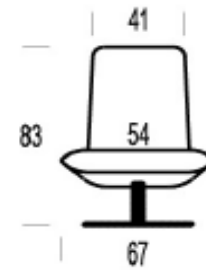

W401XX

W429XX

W477XX

W510XX

[CLICK TO VIEW FABRICS & LEATHERS](#)

LE SAC

PRODUCT INFORMATION

DIMENSIONS IN CM

Functions

el.10S

el.10 - 10A

el.10M - 10MA

LE SAC

PRODUCT INFORMATION

DIMENSIONS IN CM

Functions

el.18S

el.18 - 18A

el.18M - 18MA

LE SAC

PRODUCT INFORMATION

DIMENSIONS IN CM

Functions

Elements with Armrest Left + Right