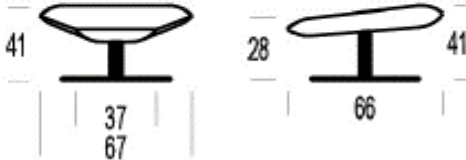

el.18S

el.18 - 18A

el.18M - 18MA

LE SAC

PRODUCT INFORMATION

DIMENSIONS IN CM

Functions

Elements with Armrest Left + Right

el.118S

el.118 - 118A

el.118M - 118MA

LE SAC

PRODUCT INFORMATION

DIMENSIONS IN CM

el.90S

Functions

el.90

el.90M

LE SAC

W:

26 1/2

30 1/2

38

Article Code	10S	10M	10
Description	Small Low Back Armless Swivel Chair	Medium Low Back Armless Swivel Chair	Large Low Back Armless Swivel Chair