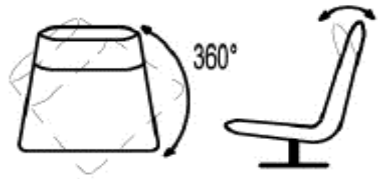

30 1/2

38

Article Code	18S	18M	18
Description	Small High Back Armless Swivel Chair w/ Adjustable Head	Medium High Back Armless Swivel Chair w/ Adjustable Head	Large High Back Armless Swivel Chair w/ Adjustable Head

COM Yardage	2.24	2.61	4.25
-------------	------	------	------

Fabric	
COM ST03 ST05 ST06 ST07 ST08 ST09	

COL Sqft	45.21	47.36	58.13
----------	-------	-------	-------

Leather	
COL W4 W6 WW11 WW15	

NOT AVAILABLE IN LEATHERS:

W401XX, W429XX, W477XX, W510XX

LE SAC

W:

30 1/2

38

Article Code		18MA	18A
Description		Medium High Back Swivel Chair w/ Adjustable Head & Armrests	Large High Back Swivel Chair w/ Adjustable Head & Armrests