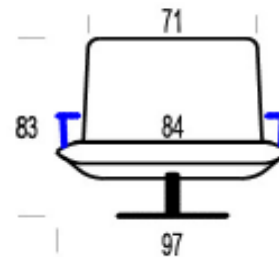

W401XX

W429XX

W477XX

W510XX

[CLICK TO VIEW FABRICS & LEATHERS](#)

LE SAC

PRODUCT INFORMATION

DIMENSIONS IN CM

Functions

el.10S

el.10 - 10A

el.10M - 10MA

LE SAC

PRODUCT INFORMATION

DIMENSIONS IN CM

Functions

el.18S

el.18 - 18A

el.18M - 18MA

LE SAC

PRODUCT INFORMATION

DIMENSIONS IN CM

Functions

Elements with Armrest Left + Right