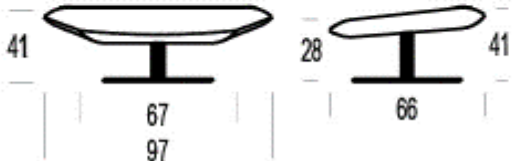

el.18S

el.18 - 18A

el.18M - 18MA

LE SAC

PRODUCT INFORMATION

DIMENSIONS IN CM

Functions

Elements with Armrest Left + Right

el.118S

el.118 - 118A

el.118M - 118MA

LE SAC

PRODUCT INFORMATION

DIMENSIONS IN CM

el.90S

Functions

el.90

el.90M

LE SAC

W:

26 1/2

30 1/2

38

Article Code	10S	10M	10
Description	Small Low Back Armless Swivel Chair	Medium Low Back Armless Swivel Chair	Large Low Back Armless Swivel Chair