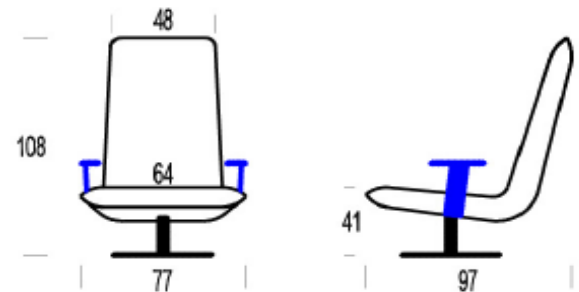

W401XX

W429XX

W477XX

W510XX

[CLICK TO VIEW FABRICS & LEATHERS](#)

LE SAC

PRODUCT INFORMATION

DIMENSIONS IN CM

Functions

el.10S

el.10 - 10A

el.10M - 10MA

LE SAC

PRODUCT INFORMATION

DIMENSIONS IN CM

Functions

el.18S

el.18 - 18A

el.18M - 18MA

LE SAC

PRODUCT INFORMATION

DIMENSIONS IN CM

Functions

Elements with Armrest Left + Right

el.90

el.90M

LE SAC

W:

26 1/2

30 1/2

38

Article Code	10S	10M	10
Description	Small Low Back Armless Swivel Chair	Medium Low Back Armless Swivel Chair	Large Low Back Armless Swivel Chair