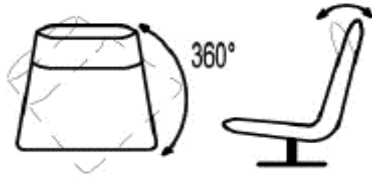

LE SAC

W:

26 1/2

30 1/2