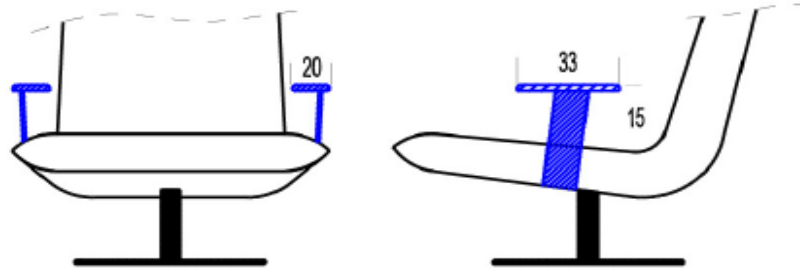

el.18S

el.18 - 18A

el.18M - 18MA

LE SAC

PRODUCT INFORMATION

DIMENSIONS IN CM

Functions

Elements with Armrest Left + Right

el.90

el.90M

LE SAC

W:

26 1/2

30 1/2

38

Article Code	10S	10M	10
Description	Small Low Back Armless Swivel Chair	Medium Low Back Armless Swivel Chair	Large Low Back Armless Swivel Chair