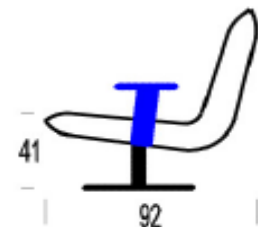

W401XX

W429XX

W477XX

W510XX

[CLICK TO VIEW FABRICS & LEATHERS](#)

LE SAC

PRODUCT INFORMATION

DIMENSIONS IN CM

Functions

el.10S

el.10 - 10A

el.10M - 10MA

LE SAC

PRODUCT INFORMATION

DIMENSIONS IN CM

Functions

el.18S

el.18 - 18A

el.18M - 18MA

LE SAC

PRODUCT INFORMATION

DIMENSIONS IN CM

Functions

Elements with Armrest Left + Right