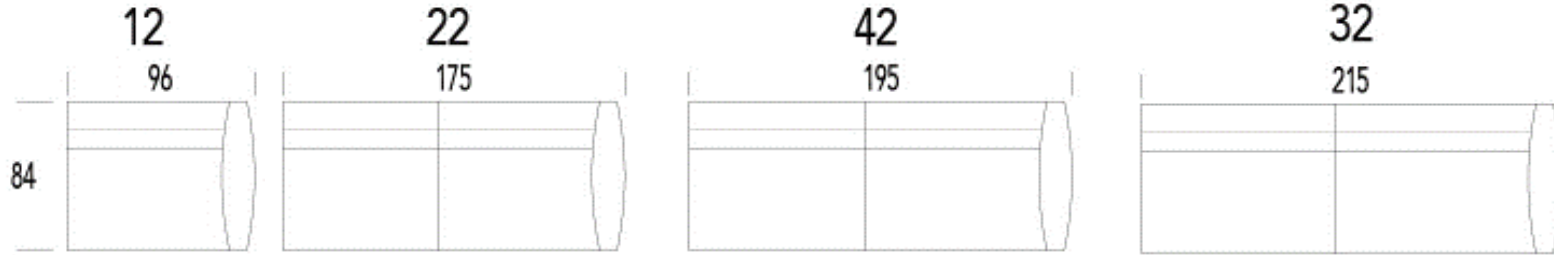

W401XX, W429XX , W477XX, W510XX,
W618XX

LOU

PRODUCT INFORMATION

DIMENSIONS IN CM

LOU

PRODUCT INFORMATION

DIMENSIONS IN CM

LOU

PRODUCT INFORMATION

DIMENSIONS IN CM

91-92-93-94

90

leather seams

LOU

PRODUCT INFORMATION

DIMENSIONS IN CM

(Tolerance on dimensions $\pm 3\%$)

leather seams

LOU

H: 30 3/4"
SH: 17 3/8"
D: 33"

W: 31 1/2

44 1/2

75 1/2

83 1/2