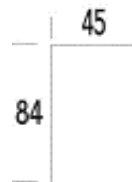

W401XX, W429XX , W477XX, W510XX,
W618XX

LOU

PRODUCT INFORMATION

DIMENSIONS IN CM

LOU

PRODUCT INFORMATION

DIMENSIONS IN CM

LOU

PRODUCT INFORMATION

DIMENSIONS IN CM

91-92-93-94

90

leather seams

LOU

PRODUCT INFORMATION

DIMENSIONS IN CM

(Tolerance on dimensions $\pm 3\%$)

leather seams

LOU

H: 30 3/4"
SH: 17 3/8"
D: 33"

W: 31 1/2

44 1/2

75 1/2

83 1/2