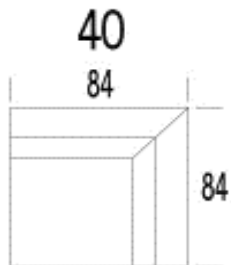

W401XX, W429XX , W477XX, W510XX,
W618XX

LOU

PRODUCT INFORMATION

DIMENSIONS IN CM

LOU

PRODUCT INFORMATION

DIMENSIONS IN CM

LOU

PRODUCT INFORMATION

DIMENSIONS IN CM

91-92-93-94

90

leather seams

LOU

PRODUCT INFORMATION

DIMENSIONS IN CM

(Tolerance on dimensions $\pm 3\%$)

leather seams

LOU

H: 30 3/4"
SH: 17 3/8"
D: 33"

W: 31 1/2

44 1/2

75 1/2

83 1/2

Leather	
COL W4 W5 W6	

LOU

CORNER
 H: 30 3/4"
 SH: 17 3/8"

W: 33

35 1/2
 H:17 3/8" D: 35 1/2"

17 1/2
 H:17 3/8" D: 33"

17 1/2
 H:17 3/8" D: 33"

17 1/2
 H:17 3/8" D: 33"