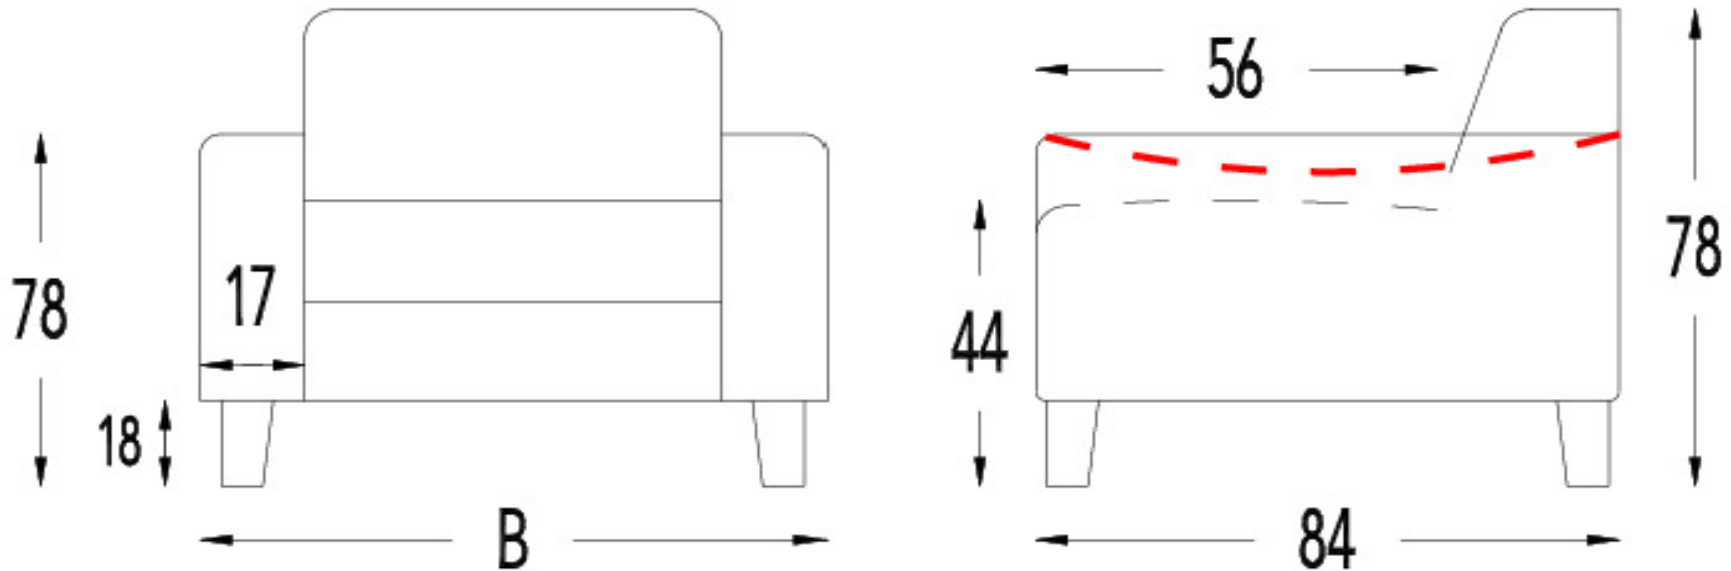

PRODUCT INFORMATION

DIMENSIONS IN CM

91-92-93-94

90

leather seams

LOU

PRODUCT INFORMATION

DIMENSIONS IN CM

(Tolerance on dimensions $\pm 3\%$)

leather seams

LOU

H: 30 3/4"
SH: 17 3/8"
D: 33"

W: 31 1/2

44 1/2

75 1/2

83 1/2

Leather	
COL W4 W5 W6	

LOU

CORNER
 H: 30 3/4"
 SH: 17 3/8"

W: 33

35 1/2
 H:17 3/8" D: 35 1/2"

17 1/2
 H:17 3/8" D: 33"

17 1/2
 H:17 3/8" D: 33"

17 1/2
 H:17 3/8" D: 33"

17 1/2
 H:17 3/8" D: 33"

Article Code	40	90	94	91	92	93
Description	Corner	Ottoman	Ottoman	Add-On Ottoman meant to go in between seats	Add-On Ottoman meant to go on RIGHT side of seat	Add-On Ottoman meant to go on LEFT side of seat