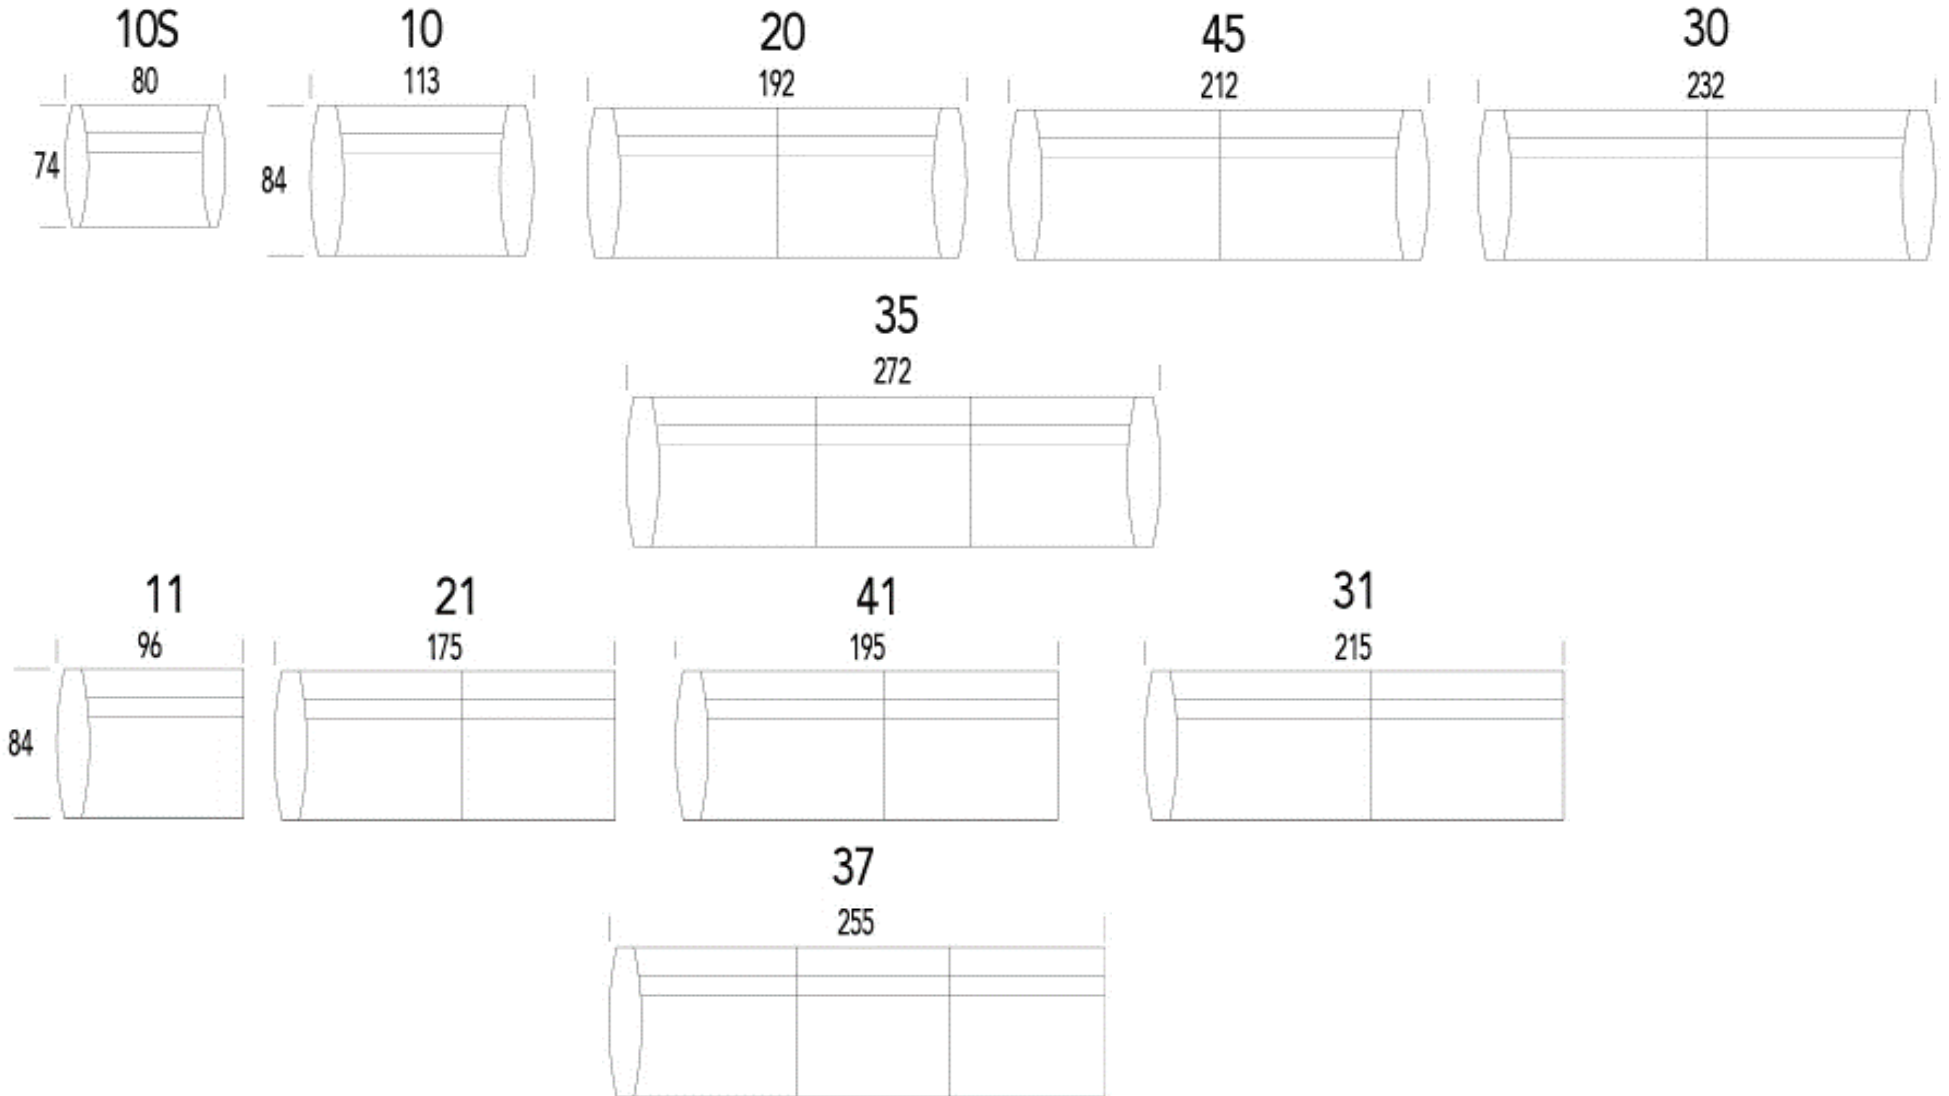

LOU

PRODUCT INFORMATION

DIMENSIONS IN CM