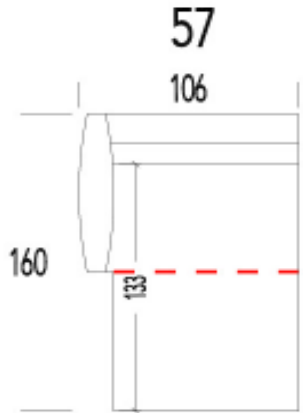

W401XX, W429XX , W477XX, W510XX,
W618XX

LOU

PRODUCT INFORMATION

DIMENSIONS IN CM

LOU

PRODUCT INFORMATION

DIMENSIONS IN CM

LOU

PRODUCT INFORMATION

DIMENSIONS IN CM

91-92-93-94

90

leather seams

LOU

PRODUCT INFORMATION

DIMENSIONS IN CM

(Tolerance on dimensions $\pm 3\%$)

leather seams

LOU

H: 30 3/4"
SH: 17 3/8"
D: 33"

W: 31 1/2

44 1/2

75 1/2

83 1/2

Leather	
COL W4 W5 W6	

LOU

CORNER
 H: 30 3/4"
 SH: 17 3/8"

W: 33

35 1/2
 H:17 3/8" D: 35 1/2"

17 1/2
 H:17 3/8" D: 33"

17 1/2
 H:17 3/8" D: 33"

17 1/2
 H:17 3/8" D: 33"