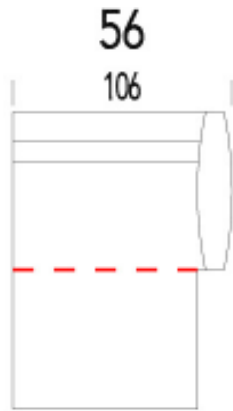

W401XX, W429XX , W477XX, W510XX,
W618XX

LOU

PRODUCT INFORMATION

DIMENSIONS IN CM

LOU

PRODUCT INFORMATION

DIMENSIONS IN CM

LOU

PRODUCT INFORMATION

DIMENSIONS IN CM

91-92-93-94

90

leather seams

LOU

PRODUCT INFORMATION

DIMENSIONS IN CM

(Tolerance on dimensions $\pm 3\%$)

leather seams

LOU

H: 30 3/4"
SH: 17 3/8"
D: 33"

W: 31 1/2

44 1/2

75 1/2

83 1/2

Leather	
COL W4 W5 W6	

LOU

CORNER
 H: 30 3/4"
 SH: 17 3/8"

W: 33

35 1/2
 H:17 3/8" D: 35 1/2"

17 1/2
 H:17 3/8" D: 33"

17 1/2
 H:17 3/8" D: 33"

17 1/2
 H:17 3/8" D: 33"