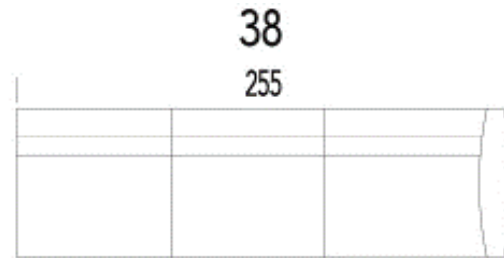

W401XX, W429XX , W477XX, W510XX,
W618XX

LOU

PRODUCT INFORMATION

DIMENSIONS IN CM

LOU

PRODUCT INFORMATION

DIMENSIONS IN CM

LOU

PRODUCT INFORMATION

DIMENSIONS IN CM

91-92-93-94

90

leather seams

LOU

PRODUCT INFORMATION

DIMENSIONS IN CM

(Tolerance on dimensions $\pm 3\%$)

leather seams

LOU

H: 30 3/4"
SH: 17 3/8"
D: 33"

W: 31 1/2

44 1/2

75 1/2

83 1/2