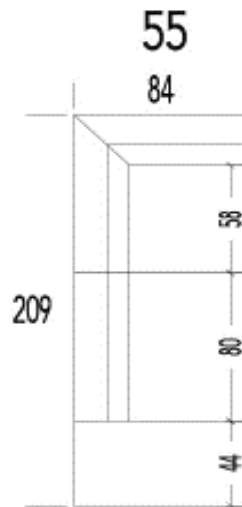

W401XX, W429XX , W477XX, W510XX,
W618XX

LOU

PRODUCT INFORMATION

DIMENSIONS IN CM

LOU

PRODUCT INFORMATION

DIMENSIONS IN CM

LOU

PRODUCT INFORMATION

DIMENSIONS IN CM

91-92-93-94

90

leather seams

LOU

PRODUCT INFORMATION

DIMENSIONS IN CM

(Tolerance on dimensions $\pm 3\%$)

leather seams

LOU

H: 30 3/4"
SH: 17 3/8"
D: 33"

W: 31 1/2

44 1/2

75 1/2

83 1/2

Leather	
COL W4 W5 W6	

LOU

CORNER
 H: 30 3/4"
 SH: 17 3/8"

W: 33

35 1/2
 H:17 3/8" D: 35 1/2"

17 1/2
 H:17 3/8" D: 33"

17 1/2
 H:17 3/8" D: 33"

17 1/2
 H:17 3/8" D: 33"