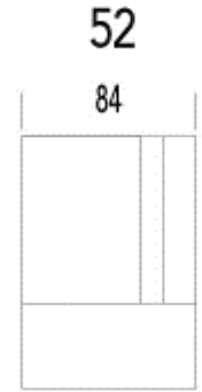

W401XX, W429XX , W477XX, W510XX,
W618XX

LOU

PRODUCT INFORMATION

DIMENSIONS IN CM

LOU

PRODUCT INFORMATION

DIMENSIONS IN CM

LOU

PRODUCT INFORMATION

DIMENSIONS IN CM

91-92-93-94

90

leather seams

LOU

PRODUCT INFORMATION

DIMENSIONS IN CM

(Tolerance on dimensions $\pm 3\%$)

leather seams

LOU

H: 30 3/4"
SH: 17 3/8"
D: 33"

W: 31 1/2

44 1/2

75 1/2

83 1/2

Leather	
COL W4 W5 W6	

LOU

CORNER
 H: 30 3/4"
 SH: 17 3/8"

W: 33

35 1/2
 H:17 3/8" D: 35 1/2"

17 1/2
 H:17 3/8" D: 33"

17 1/2
 H:17 3/8" D: 33"

17 1/2
 H:17 3/8" D: 33"