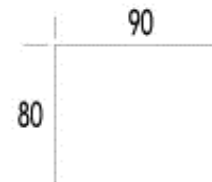

W401XX, W429XX , W477XX, W510XX,
W618XX

LOU

PRODUCT INFORMATION

DIMENSIONS IN CM

LOU

PRODUCT INFORMATION

DIMENSIONS IN CM

LOU

PRODUCT INFORMATION

DIMENSIONS IN CM

91-92-93-94

90

leather seams

LOU

PRODUCT INFORMATION

DIMENSIONS IN CM

(Tolerance on dimensions $\pm 3\%$)

leather seams

LOU

H: 30 3/4"
SH: 17 3/8"
D: 33"

W: 31 1/2

44 1/2

75 1/2

83 1/2