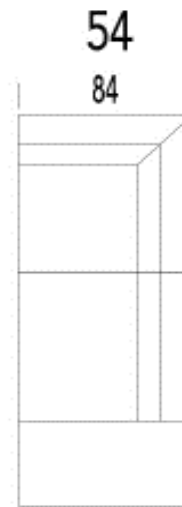

W401XX, W429XX , W477XX, W510XX,
W618XX

LOU

PRODUCT INFORMATION

DIMENSIONS IN CM

LOU

PRODUCT INFORMATION

DIMENSIONS IN CM

LOU

PRODUCT INFORMATION

DIMENSIONS IN CM

91-92-93-94

90

leather seams

LOU

PRODUCT INFORMATION

DIMENSIONS IN CM

(Tolerance on dimensions $\pm 3\%$)

leather seams

LOU

H: 30 3/4"
SH: 17 3/8"
D: 33"

W: 31 1/2

44 1/2

75 1/2

83 1/2

Leather	
COL W4 W5 W6	

LOU

CORNER
 H: 30 3/4"
 SH: 17 3/8"

W: 33

35 1/2
 H:17 3/8" D: 35 1/2"

17 1/2
 H:17 3/8" D: 33"

17 1/2
 H:17 3/8" D: 33"

17 1/2
 H:17 3/8" D: 33"