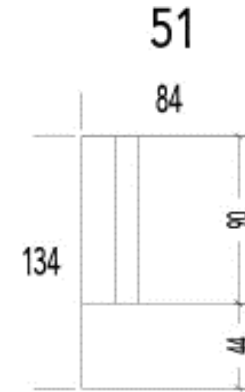

W401XX, W429XX , W477XX, W510XX,
W618XX

LOU

PRODUCT INFORMATION

DIMENSIONS IN CM

LOU

PRODUCT INFORMATION

DIMENSIONS IN CM

LOU

PRODUCT INFORMATION

DIMENSIONS IN CM

91-92-93-94

90

leather seams

LOU

PRODUCT INFORMATION

DIMENSIONS IN CM

(Tolerance on dimensions $\pm 3\%$)

leather seams

LOU

H: 30 3/4"
SH: 17 3/8"
D: 33"

W: 31 1/2

44 1/2

75 1/2

83 1/2

Leather	
COL W4 W5 W6	

LOU

CORNER
 H: 30 3/4"
 SH: 17 3/8"

W: 33

35 1/2
 H:17 3/8" D: 35 1/2"

17 1/2
 H:17 3/8" D: 33"

17 1/2
 H:17 3/8" D: 33"

17 1/2
 H:17 3/8" D: 33"