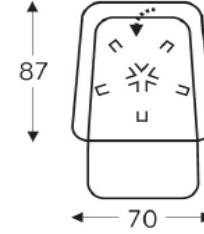

LUXURY

W x D: 27 1/2" X 33 1/2"

27 1/2" X 33 1/2"

27 1/2" X 34 1/4"

27 1/2" X 34 1/4"

H: 44"

45 1/4"

46 7/8"

46 7/8"

47 5/8"

SH X SD: 16 1/2" X 19 5/8"

17 3/4" X 20 1/2"

18 7/8" X 21 1/4"

20" X 22"

Article Code	03S	03M	03L	03XL
Description	Small Swivel Motorized Recliner incl Manual Headrest & Adjustable Seat Height	Medium Swivel Motorized Recliner incl Manual Headrest & Adjustable Seat Height	Large Swivel Motorized Recliner incl Manual Headrest & Adjustable Seat Height	Extra Large Swivel Motorized Recliner incl Manual Headrest & Adjustable Seat Height

COM Yardage	3.94	3.94	3.94	3.94
-------------	------	------	------	------

Fabric				
COM				
ST02				
ST03				
ST05				
ST06				

COL Sqft	73.63	73.63	73.63	73.63
----------	-------	-------	-------	-------

LUXURY

W x D:	27 1/2" X 33 1/2"	27 1/2" X 33 1/2"	27 1/2" X 34 1/4"	27 1/2" X 34 1/4"
H:	44"	45 1/4"	46 7/8"	47 5/8"
SH X SD:	16 1/2" X 19 5/8"	17 3/4" X 20 1/2"	18 7/8" X 21 1/4"	20" X 22"

Article Code	05S	05M	05L	05XL
Description	Small Swivel Motorized Recliner incl Power-Lift, Manual Headrest & Adjustable Seat Height	Medium Swivel Motorized Recliner incl Power-Lift, Manual Headrest & Adjustable Seat Height	Large Swivel Motorized Recliner incl Power-Lift, Manual Headrest & Adjustable Seat Height	Extra Large Swivel Motorized Recliner incl Power-Lift, Manual Headrest & Adjustable Seat Height