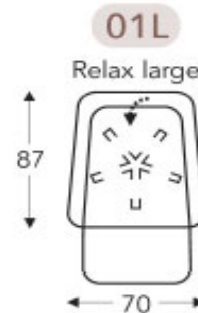

Manual headrest

LUXURY-DV

MECAM

RELAX WITH ADJUSTABLE BACKREST ON SWIVEL FOOT

Back height: 112 cm
Seat height: 42 cm
Seat dept: 50 cm

Back height: 115 cm
Seat height: 45 cm
Seat dept: 52 cm

Back height: 119 cm
Seat height: 48 cm
Seat dept: 54 cm

Back height: 121 cm
Seat height: 51 cm
Seat dept: 56 cm

LUXURY

PRODUCT INFORMATION

DIMENSIONS IN CM

LUXURY-DV

MECAM

RELAX ELEMENTS

Manual headrest

Electric headrest

RELAX WITH 2 MOTORS ON SWIVEL FOOT

03S 403S

Relax small

Back height: 112 cm
Seat height: 42 cm
Seat dept: 50 cm

03M 403M

Relax medium

Back height: 115 cm
Seat height: 45 cm
Seat dept: 52 cm

03L 403L

Relax large

Back height: 119 cm
Seat height: 48 cm
Seat dept: 54 cm

03XL 403XL

Relax X-large

Back height: 121 cm
Seat height: 51 cm
Seat dept: 56 cm

Seat height adjustable through Cone height:

Explanation: