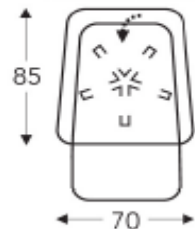

Manual headrest

LUXURY-DV

MECAM

RELAX WITH ADJUSTABLE BACKREST ON SWIVEL FOOT

Back height: 112 cm
Seat height: 42 cm
Seat dept: 50 cm

Back height: 115 cm
Seat height: 45 cm
Seat dept: 52 cm

Back height: 119 cm
Seat height: 48 cm
Seat dept: 54 cm

Back height: 121 cm
Seat height: 51 cm
Seat dept: 56 cm

LUXURY

PRODUCT INFORMATION

DIMENSIONS IN CM

LUXURY-DV

MECAM

RELAX ELEMENTS

Manual headrest

Electric headrest

RELAX WITH 2 MOTORS ON SWIVEL FOOT

03S 403S

Relax small

Back height: 112 cm
Seat height: 42 cm
Seat dept: 50 cm

03M 403M

Relax medium

Back height: 115 cm
Seat height: 45 cm
Seat dept: 52 cm

03L 403L

Relax large

Back height: 119 cm
Seat height: 48 cm
Seat dept: 54 cm

03XL 403XL

Relax X-large

Back height: 121 cm
Seat height: 51 cm
Seat dept: 56 cm

Seat height adjustable through Cone height:

Explanation: