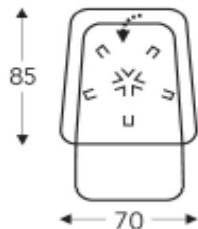

Manual headrest

LUXURY-DV

MECAM

RELAX WITH ADJUSTABLE BACKREST ON SWIVEL FOOT

Back height: 112 cm
Seat height: 42 cm
Seat dept: 50 cm

Back height: 115 cm
Seat height: 45 cm
Seat dept: 52 cm

Back height: 119 cm
Seat height: 48 cm
Seat dept: 54 cm

Back height: 121 cm
Seat height: 51 cm
Seat dept: 56 cm

LUXURY

PRODUCT INFORMATION

DIMENSIONS IN CM

LUXURY-DV

MECAM

RELAX ELEMENTS

Manual headrest

Electric headrest

RELAX WITH 2 MOTORS ON SWIVEL FOOT

03S 403S

Relax small

Back height: 112 cm
Seat height: 42 cm
Seat dept: 50 cm

03M 403M

Relax medium

Back height: 115 cm
Seat height: 45 cm
Seat dept: 52 cm

03L 403L

Relax large

Back height: 119 cm
Seat height: 48 cm
Seat dept: 54 cm

03XL 403XL

Relax X-large

Back height: 121 cm
Seat height: 51 cm
Seat dept: 56 cm

Seat height adjustable through Cone height:

Explanation: