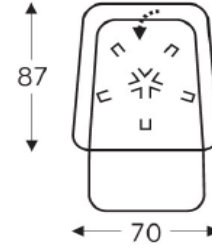

LUXURY

W x D: 27 1/2" X 33 1/2"

27 1/2" X 33 1/2"

27 1/2" X 34 1/4"

27 1/2" X 34 1/4"

H: 44"

45 1/4"

46 7/8"

47 5/8"

SH X SD: 16 1/2" X 19 5/8"

17 3/4" X 20 1/2"

18 7/8" X 21 1/4"

20" X 22"

Article Code	01S	01M	01L	01XL
Description	Small Swivel Manual Recliner incl Manual Headrest & Adjustable Seat Height	Medium Swivel Manual Recliner incl Manual Headrest & Adjustable Seat Height	Large Swivel Manual Recliner incl Manual Headrest & Adjustable Seat Height	Extra Large Swivel Manual Recliner incl Manual Headrest & Adjustable Seat Height

COM Yardage	3.94	3.94	3.94	3.94
--------------------	------	------	------	------

Fabric	
COM	
ST02	
ST03	
ST05	
ST06	

COL Sqft	73.63	73.63	73.63	73.63
-----------------	-------	-------	-------	-------

Leather	
COL	
W4	
W6	

FABRIC SELECTION MUST BE TB117 CERTIFIED

LUXURY

W x D: 27 1/2" X 33 1/2"

27 1/2" X 33 1/2"

27 1/2" X 34 1/4"

27 1/2" X 34 1/4"

H: 44"

45 1/4"