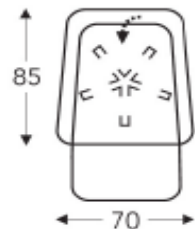

*COP3= Seat height + 3cm

*COP4= Seat height + 4cm

*COP5= Seat height + 5cm

*COP6= Seat height + 6cm

*COP7= Seat height + 7cm

*COP8= Seat height + 8cm

(Tolerance on dimensions ±3%)

LUXURY

05S 405S

Relax small

Back height: 112 cm
Seat height: 42 cm
Seat dept: 50 cm

05M 405M

Relax medium

Back height: 115 cm
Seat height: 45 cm
Seat dept: 52 cm

05L 405L

Relax large

Back height: 119 cm
Seat height: 48 cm
Seat dept: 54 cm

05XL 405XL

Relax X-large

Back height: 121 cm
Seat height: 51 cm
Seat dept: 56 cm

Seat height adjustable through Cone height:

Possibilities:

05S= COP2/COP4/COP5
05M= COP2/COP5
05L= COP3

LUXURY

W x D: 27 1/2" X 33 1/2"

27 1/2" X 33 1/2"

27 1/2" X 34 1/4"

27 1/2" X 34 1/4"

H: 44"

45 1/4"

46 7/8"