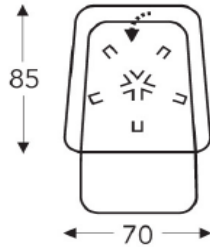

LUXURY

W x D: 27 1/2" X 33 1/2"

27 1/2" X 33 1/2"

27 1/2" X 34 1/4"

27 1/2" X 34 1/4"

H: 44"

45 1/4"

46 7/8"

47 5/8"

SH X SD: 16 1/2" X 19 5/8"

17 3/4" X 20 1/2"

18 7/8" X 21 1/4"

20" X 22"

Article Code	01S	01M	01L	01XL
Description	Small Swivel Manual Recliner incl Manual Headrest & Adjustable Seat Height	Medium Swivel Manual Recliner incl Manual Headrest & Adjustable Seat Height	Large Swivel Manual Recliner incl Manual Headrest & Adjustable Seat Height	Extra Large Swivel Manual Recliner incl Manual Headrest & Adjustable Seat Height

COM Yardage	3.94	3.94	3.94	3.94
--------------------	------	------	------	------

Fabric	
COM	
ST02	
ST03	
ST05	
ST06	

COL Sqft	73.63	73.63	73.63	73.63
-----------------	-------	-------	-------	-------

Leather	
COL	
W4	
W6	

FABRIC SELECTION MUST BE TB117 CERTIFIED

LUXURY

W x D: 27 1/2" X 33 1/2"

27 1/2" X 33 1/2"

27 1/2" X 34 1/4"

27 1/2" X 34 1/4"

H: 44"

45 1/4"