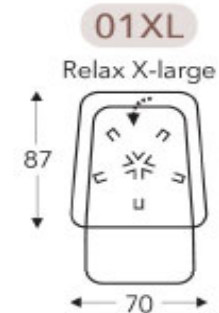

Manual headrest

LUXURY-DV

MECAM

RELAX WITH ADJUSTABLE BACKREST ON SWIVEL FOOT

Back height: 112 cm
Seat height: 42 cm
Seat dept: 50 cm

Back height: 115 cm
Seat height: 45 cm
Seat dept: 52 cm

Back height: 119 cm
Seat height: 48 cm
Seat dept: 54 cm

Back height: 121 cm
Seat height: 51 cm
Seat dept: 56 cm

LUXURY

PRODUCT INFORMATION

DIMENSIONS IN CM

LUXURY-DV

MECAM

RELAX ELEMENTS

Manual headrest

Electric headrest

RELAX WITH 2 MOTORS ON SWIVEL FOOT

03S 403S

Relax small

Back height: 112 cm
Seat height: 42 cm
Seat dept: 50 cm

03M 403M

Relax medium

Back height: 115 cm
Seat height: 45 cm
Seat dept: 52 cm

03L 403L

Relax large

Back height: 119 cm
Seat height: 48 cm
Seat dept: 54 cm

03XL 403XL

Relax X-large

Back height: 121 cm
Seat height: 51 cm
Seat dept: 56 cm

Seat height adjustable through Cone height:

Explanation: