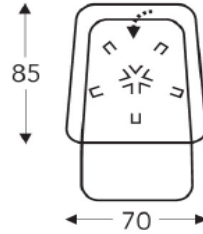

LUXURY

W x D: 27 1/2" X 33 1/2"

27 1/2" X 33 1/2"

27 1/2" X 34 1/4"

27 1/2" X 34 1/4"

H: 44"

45 1/4"

46 7/8"

46 7/8"

47 5/8"

SH X SD: 16 1/2" X 19 5/8"

17 3/4" X 20 1/2"

18 7/8" X 21 1/4"

20" X 22"

Article Code	03S	03M	03L	03XL
Description	Small Swivel Motorized Recliner incl Manual Headrest & Adjustable Seat Height	Medium Swivel Motorized Recliner incl Manual Headrest & Adjustable Seat Height	Large Swivel Motorized Recliner incl Manual Headrest & Adjustable Seat Height	Extra Large Swivel Motorized Recliner incl Manual Headrest & Adjustable Seat Height

COM Yardage	3.94	3.94	3.94	3.94
-------------	------	------	------	------

Fabric				
COM				
ST02				
ST03				
ST05				
ST06				

COL Sqft	73.63	73.63	73.63	73.63
----------	-------	-------	-------	-------

LUXURY

W x D:	27 1/2" X 33 1/2"	27 1/2" X 33 1/2"	27 1/2" X 34 1/4"	27 1/2" X 34 1/4"
H:	44"	45 1/4"	46 7/8"	47 5/8"
SH X SD:	16 1/2" X 19 5/8"	17 3/4" X 20 1/2"	18 7/8" X 21 1/4"	20" X 22"

Article Code	05S	05M	05L	05XL
Description	Small Swivel Motorized Recliner incl Power-Lift, Manual Headrest & Adjustable Seat Height	Medium Swivel Motorized Recliner incl Power-Lift, Manual Headrest & Adjustable Seat Height	Large Swivel Motorized Recliner incl Power-Lift, Manual Headrest & Adjustable Seat Height	Extra Large Swivel Motorized Recliner incl Power-Lift, Manual Headrest & Adjustable Seat Height