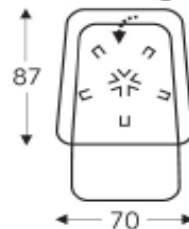

05S 405S

Relax small

Back height: 112 cm
Seat height: 42 cm
Seat dept: 50 cm

05M 405M

Relax medium

Back height: 115 cm
Seat height: 45 cm
Seat dept: 52 cm

05L 405L

Relax large

Back height: 119 cm
Seat height: 48 cm
Seat dept: 54 cm

05XL 405XL

Relax X-large

Back height: 121 cm
Seat height: 51 cm
Seat dept: 56 cm

Seat height adjustable through Cone height:

Possibilities:

05S= COP2/COP4/COP5
05M= COP2/COP5
05L= COP3

LUXURY

W x D: 27 1/2" X 33 1/2"

27 1/2" X 33 1/2"

27 1/2" X 34 1/4"

27 1/2" X 34 1/4"

H: 44"

45 1/4"

46 7/8"