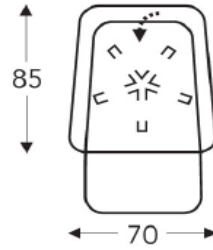

LUXURY

W x D: 27 1/2" X 33 1/2"

27 1/2" X 33 1/2"

27 1/2" X 34 1/4"

27 1/2" X 34 1/4"

H: 44"

45 1/4"

46 7/8"

47 5/8"

SH X SD: 16 1/2" X 19 5/8"

17 3/4" X 20 1/2"

18 7/8" X 21 1/4"

20" X 22"

Article Code	01S	01M	01L	01XL
Description	Small Swivel Manual Recliner incl Manual Headrest & Adjustable Seat Height	Medium Swivel Manual Recliner incl Manual Headrest & Adjustable Seat Height	Large Swivel Manual Recliner incl Manual Headrest & Adjustable Seat Height	Extra Large Swivel Manual Recliner incl Manual Headrest & Adjustable Seat Height

COM Yardage	3.94	3.94	3.94	3.94
--------------------	------	------	------	------

Fabric	
COM	
ST02	
ST03	
ST05	
ST06	

COL Sqft	73.63	73.63	73.63	73.63
-----------------	-------	-------	-------	-------

Leather	
COL	
W4	
W6	

FABRIC SELECTION MUST BE TB117 CERTIFIED

LUXURY

W x D: 27 1/2" X 33 1/2"

27 1/2" X 33 1/2"

27 1/2" X 34 1/4"

27 1/2" X 34 1/4"

H: 44"

45 1/4"