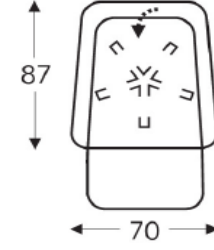

LUXURY

W x D: 27 1/2" X 33 1/2"

27 1/2" X 33 1/2"

27 1/2" X 34 1/4"

27 1/2" X 34 1/4"

H: 44"

45 1/4"

46 7/8"

47 5/8"

SH X SD: 16 1/2" X 19 5/8"

17 3/4" X 20 1/2"

18 7/8" X 21 1/4"

20" X 22"

Article Code	01S	01M	01L	01XL
Description	Small Swivel Manual Recliner incl Manual Headrest & Adjustable Seat Height	Medium Swivel Manual Recliner incl Manual Headrest & Adjustable Seat Height	Large Swivel Manual Recliner incl Manual Headrest & Adjustable Seat Height	Extra Large Swivel Manual Recliner incl Manual Headrest & Adjustable Seat Height

COM Yardage	3.94	3.94	3.94	3.94
--------------------	------	------	------	------

Fabric	
COM	
ST02	
ST03	
ST05	
ST06	

COL Sqft	73.63	73.63	73.63	73.63
-----------------	-------	-------	-------	-------

Leather	
COL	
W4	
W6	

FABRIC SELECTION MUST BE TB117 CERTIFIED

LUXURY

W x D: 27 1/2" X 33 1/2"

27 1/2" X 33 1/2"

27 1/2" X 34 1/4"

27 1/2" X 34 1/4"

H: 44"

45 1/4"