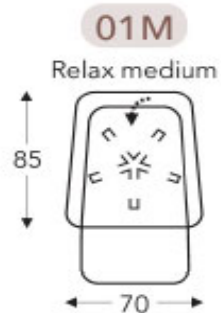

Manual headrest

LUXURY-DV

MECAM

RELAX WITH ADJUSTABLE BACKREST ON SWIVEL FOOT

Back height: 112 cm
Seat height: 42 cm
Seat dept: 50 cm

Back height: 115 cm
Seat height: 45 cm
Seat dept: 52 cm

Back height: 119 cm
Seat height: 48 cm
Seat dept: 54 cm

Back height: 121 cm
Seat height: 51 cm
Seat dept: 56 cm

LUXURY

PRODUCT INFORMATION

DIMENSIONS IN CM

LUXURY-DV

MECAM

RELAX ELEMENTS

Manual headrest

Electric headrest

RELAX WITH 2 MOTORS ON SWIVEL FOOT

03S 403S

Relax small

Back height: 112 cm
Seat height: 42 cm
Seat dept: 50 cm

03M 403M

Relax medium

Back height: 115 cm
Seat height: 45 cm
Seat dept: 52 cm

03L 403L

Relax large

Back height: 119 cm
Seat height: 48 cm
Seat dept: 54 cm

03XL 403XL

Relax X-large

Back height: 121 cm
Seat height: 51 cm
Seat dept: 56 cm

Seat height adjustable through Cone height:

Explanation: