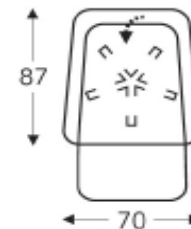

*COP3= Seat height + 3cm

*COP4= Seat height + 4cm

*COP5= Seat height + 5cm

*COP6= Seat height + 6cm

*COP7= Seat height + 7cm

*COP8= Seat height + 8cm

(Tolerance on dimensions ±3%)

LUXURY

05S 405S

Relax small

Back height: 112 cm
Seat height: 42 cm
Seat dept: 50 cm

05M 405M

Relax medium

Back height: 115 cm
Seat height: 45 cm
Seat dept: 52 cm

05L 405L

Relax large

Back height: 119 cm
Seat height: 48 cm
Seat dept: 54 cm

05XL 405XL

Relax X-large

Back height: 121 cm
Seat height: 51 cm
Seat dept: 56 cm

Seat height adjustable through Cone height:

Possibilities:

05S= COP2/COP4/COP5
05M= COP2/COP5
05L= COP3

LUXURY

W x D: 27 1/2" X 33 1/2"

27 1/2" X 33 1/2"

27 1/2" X 34 1/4"

27 1/2" X 34 1/4"

H: 44"

45 1/4"

46 7/8"