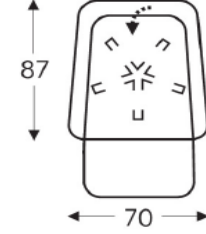

LUXURY

W x D: 27 1/2" X 33 1/2"

27 1/2" X 33 1/2"

27 1/2" X 34 1/4"

27 1/2" X 34 1/4"

H: 44"

45 1/4"

46 7/8"

46 7/8"

47 5/8"

SH X SD: 16 1/2" X 19 5/8"

17 3/4" X 20 1/2"

18 7/8" X 21 1/4"

20" X 22"

Article Code	03S	03M	03L	03XL
Description	Small Swivel Motorized Recliner incl Manual Headrest & Adjustable Seat Height	Medium Swivel Motorized Recliner incl Manual Headrest & Adjustable Seat Height	Large Swivel Motorized Recliner incl Manual Headrest & Adjustable Seat Height	Extra Large Swivel Motorized Recliner incl Manual Headrest & Adjustable Seat Height

COM Yardage	3.94	3.94	3.94	3.94
-------------	------	------	------	------

Fabric				
COM				
ST02				
ST03				
ST05				
ST06				

COL Sqft	73.63	73.63	73.63	73.63
----------	-------	-------	-------	-------

LUXURY

W x D:	27 1/2" X 33 1/2"	27 1/2" X 33 1/2"	27 1/2" X 34 1/4"	27 1/2" X 34 1/4"
H:	44"	45 1/4"	46 7/8"	47 5/8"
SH X SD:	16 1/2" X 19 5/8"	17 3/4" X 20 1/2"	18 7/8" X 21 1/4"	20" X 22"

Article Code	05S	05M	05L	05XL
Description	Small Swivel Motorized Recliner incl Power-Lift, Manual Headrest & Adjustable Seat Height	Medium Swivel Motorized Recliner incl Power-Lift, Manual Headrest & Adjustable Seat Height	Large Swivel Motorized Recliner incl Power-Lift, Manual Headrest & Adjustable Seat Height	Extra Large Swivel Motorized Recliner incl Power-Lift, Manual Headrest & Adjustable Seat Height