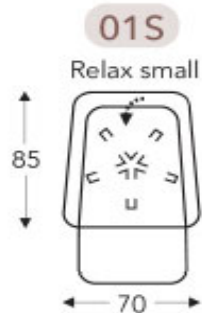

Manual headrest

LUXURY-DV

MECAM

RELAX WITH ADJUSTABLE BACKREST ON SWIVEL FOOT

Back height: 112 cm
Seat height: 42 cm
Seat dept: 50 cm

Back height: 115 cm
Seat height: 45 cm
Seat dept: 52 cm

Back height: 119 cm
Seat height: 48 cm
Seat dept: 54 cm

Back height: 121 cm
Seat height: 51 cm
Seat dept: 56 cm

LUXURY

PRODUCT INFORMATION

DIMENSIONS IN CM

LUXURY-DV

MECAM

RELAX ELEMENTS

Manual headrest

Electric headrest

RELAX WITH 2 MOTORS ON SWIVEL FOOT

03S 403S

Relax small

Back height: 112 cm
Seat height: 42 cm
Seat dept: 50 cm

03M 403M

Relax medium

Back height: 115 cm
Seat height: 45 cm
Seat dept: 52 cm

03L 403L

Relax large

Back height: 119 cm
Seat height: 48 cm
Seat dept: 54 cm

03XL 403XL

Relax X-large

Back height: 121 cm
Seat height: 51 cm
Seat dept: 56 cm

Seat height adjustable through Cone height:

Explanation: