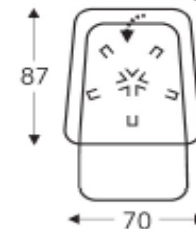

Back height: 121 cm
Seat height: 51 cm
Seat dept: 56 cm

LUXURY

PRODUCT INFORMATION

DIMENSIONS IN CM

LUXURY-DV

MECAM

RELAX ELEMENTS

Manual headrest

Electric headrest

RELAX WITH 2 MOTORS ON SWIVEL FOOT

03S 403S

Relax small

Back height: 112 cm
Seat height: 42 cm
Seat dept: 50 cm

03M 403M

Relax medium

Back height: 115 cm
Seat height: 45 cm
Seat dept: 52 cm

03L 403L

Relax large

Back height: 119 cm
Seat height: 48 cm
Seat dept: 54 cm

03XL 403XL

Relax X-large

Back height: 121 cm
Seat height: 51 cm
Seat dept: 56 cm

Seat height adjustable through Cone height:

Explanation:

Possibilities:

01S = COP3/COP5/COP8

01M = COP2/COP5

01L = COP3

03S= COP3/COP5/COP7

03M= COP3/COP6

03L= COP2

*COP2= Seat height + 2cm