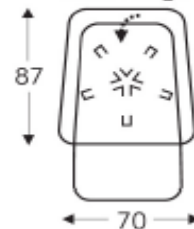

Manual headrest

LUXURY-DV

MECAM

RELAX WITH ADJUSTABLE BACKREST ON SWIVEL FOOT

Back height: 112 cm
Seat height: 42 cm
Seat dept: 50 cm

Back height: 115 cm
Seat height: 45 cm
Seat dept: 52 cm

Back height: 119 cm
Seat height: 48 cm
Seat dept: 54 cm

Back height: 121 cm
Seat height: 51 cm
Seat dept: 56 cm

LUXURY

PRODUCT INFORMATION

DIMENSIONS IN CM

LUXURY-DV

MECAM

RELAX ELEMENTS

Manual headrest

Electric headrest

RELAX WITH 2 MOTORS ON SWIVEL FOOT

03S 403S

Relax small

Back height: 112 cm
Seat height: 42 cm
Seat dept: 50 cm

03M 403M

Relax medium

Back height: 115 cm
Seat height: 45 cm
Seat dept: 52 cm

03L 403L

Relax large

Back height: 119 cm
Seat height: 48 cm
Seat dept: 54 cm

03XL 403XL

Relax X-large

Back height: 121 cm
Seat height: 51 cm
Seat dept: 56 cm

Seat height adjustable through Cone height:

Explanation: