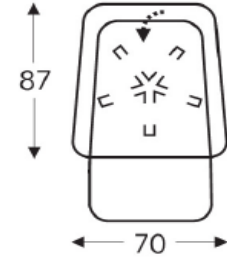

05S 405S

Relax small

Back height: 112 cm
Seat height: 42 cm
Seat dept: 50 cm

05M 405M

Relax medium

Back height: 115 cm
Seat height: 45 cm
Seat dept: 52 cm

05L 405L

Relax large

Back height: 119 cm
Seat height: 48 cm
Seat dept: 54 cm

05XL 405XL

Relax X-large

Back height: 121 cm
Seat height: 51 cm
Seat dept: 56 cm

Seat height adjustable through Cone height:

Possibilities:

05S= COP2/COP4/COP5
05M= COP2/COP5
05L= COP3

LUXURY

W x D: 27 1/2" X 33 1/2"

27 1/2" X 33 1/2"

27 1/2" X 34 1/4"

27 1/2" X 34 1/4"

H: 44"

45 1/4"

46 7/8"

47 5/8"

SH X SD: 16 1/2" X 19 5/8"

17 3/4" X 20 1/2"

18 7/8" X 21 1/4"

20" X 22"

Article Code	01S	01M	01L	01XL
Description	Small Swivel Manual Recliner incl Manual Headrest & Adjustable Seat Height	Medium Swivel Manual Recliner incl Manual Headrest & Adjustable Seat Height	Large Swivel Manual Recliner incl Manual Headrest & Adjustable Seat Height	Extra Large Swivel Manual Recliner incl Manual Headrest & Adjustable Seat Height