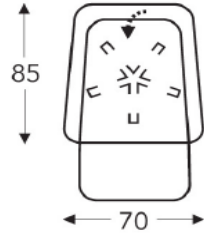

LUXURY

W x D: 27 1/2" X 33 1/2"

27 1/2" X 33 1/2"

27 1/2" X 34 1/4"

27 1/2" X 34 1/4"

H: 44"

45 1/4"

46 7/8"

46 7/8"

47 5/8"

SH X SD: 16 1/2" X 19 5/8"

17 3/4" X 20 1/2"

18 7/8" X 21 1/4"

20" X 22"

Article Code	03S	03M	03L	03XL
Description	Small Swivel Motorized Recliner incl Manual Headrest & Adjustable Seat Height	Medium Swivel Motorized Recliner incl Manual Headrest & Adjustable Seat Height	Large Swivel Motorized Recliner incl Manual Headrest & Adjustable Seat Height	Extra Large Swivel Motorized Recliner incl Manual Headrest & Adjustable Seat Height

COM Yardage	3.94	3.94	3.94	3.94
-------------	------	------	------	------

Fabric				
COM				
ST02				
ST03				
ST05				
ST06				

COL Sqft	73.63	73.63	73.63	73.63
----------	-------	-------	-------	-------

LUXURY

W x D:	27 1/2" X 33 1/2"	27 1/2" X 33 1/2"	27 1/2" X 34 1/4"	27 1/2" X 34 1/4"
H:	44"	45 1/4"	46 7/8"	47 5/8"
SH X SD:	16 1/2" X 19 5/8"	17 3/4" X 20 1/2"	18 7/8" X 21 1/4"	20" X 22"

Article Code	05S	05M	05L	05XL
Description	Small Swivel Motorized Recliner incl Power-Lift, Manual Headrest & Adjustable Seat Height	Medium Swivel Motorized Recliner incl Power-Lift, Manual Headrest & Adjustable Seat Height	Large Swivel Motorized Recliner incl Power-Lift, Manual Headrest & Adjustable Seat Height	Extra Large Swivel Motorized Recliner incl Power-Lift, Manual Headrest & Adjustable Seat Height