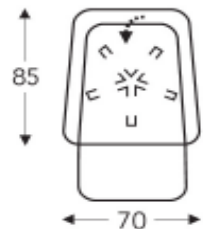

*COP3= Seat height + 3cm

*COP4= Seat height + 4cm

*COP5= Seat height + 5cm

*COP6= Seat height + 6cm

*COP7= Seat height + 7cm

*COP8= Seat height + 8cm

(Tolerance on dimensions ±3%)

LUXURY

PRODUCT INFORMATION

DIMENSIONS IN CM

LUXURY-DV

MECAM

RELAX ELEMENTS

Manual headrest

Electric headrest

STAND UP LIFT WITH 3 MOTORS ON SWIVEL FOOT

05S 405S

Relax small

Back height: 112 cm
Seat height: 42 cm
Seat dept: 50 cm

05M 405M

Relax medium

Back height: 115 cm
Seat height: 45 cm
Seat dept: 52 cm

05L 405L

Relax large

Back height: 119 cm
Seat height: 48 cm
Seat dept: 54 cm

05XL 405XL

Relax X-large

Back height: 121 cm
Seat height: 51 cm
Seat dept: 56 cm

Seat height adjustable through Cone height:

Possibilities:

05S= COP2/COP4/COP5
05M= COP2/COP5
05L= COP3