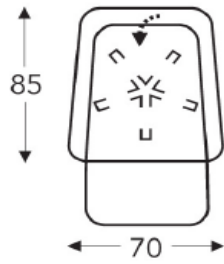

05S 405S

Relax small

Back height: 112 cm
Seat height: 42 cm
Seat dept: 50 cm

05M 405M

Relax medium

Back height: 115 cm
Seat height: 45 cm
Seat dept: 52 cm

05L 405L

Relax large

Back height: 119 cm
Seat height: 48 cm
Seat dept: 54 cm

05XL 405XL

Relax X-large

Back height: 121 cm
Seat height: 51 cm
Seat dept: 56 cm

Seat height adjustable through Cone height:

Possibilities:

05S= COP2/COP4/COP5
05M= COP2/COP5
05L= COP3

LUXURY

W x D: 27 1/2" X 33 1/2"

27 1/2" X 33 1/2"

27 1/2" X 34 1/4"

27 1/2" X 34 1/4"

H: 44"

45 1/4"

46 7/8"

47 5/8"

SH X SD: 16 1/2" X 19 5/8"

17 3/4" X 20 1/2"

18 7/8" X 21 1/4"

20" X 22"

Article Code	01S	01M	01L	01XL
Description	Small Swivel Manual Recliner incl Manual Headrest & Adjustable Seat Height	Medium Swivel Manual Recliner incl Manual Headrest & Adjustable Seat Height	Large Swivel Manual Recliner incl Manual Headrest & Adjustable Seat Height	Extra Large Swivel Manual Recliner incl Manual Headrest & Adjustable Seat Height