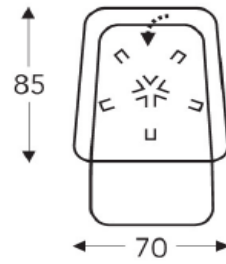

05S 405S

Relax small

Back height: 112 cm
Seat height: 42 cm
Seat dept: 50 cm

05M 405M

Relax medium

Back height: 115 cm
Seat height: 45 cm
Seat dept: 52 cm

05L 405L

Relax large

Back height: 119 cm
Seat height: 48 cm
Seat dept: 54 cm

05XL 405XL

Relax X-large

Back height: 121 cm
Seat height: 51 cm
Seat dept: 56 cm

Seat height adjustable through Cone height:

Possibilities:

05S= COP2/COP4/COP5
05M= COP2/COP5
05L= COP3

Explanation:

*COP2= Seat height + 2cm
*COP3= Seat height + 3cm
*COP4= Seat height + 4cm
*COP5= Seat height + 5cm
*COP6= Seat height + 6cm
*COP7= Seat height + 7cm
*COP8= Seat height + 8cm

(Tolerance on dimensions $\pm 3\%$)

LUXURY

W x D: 27 1/2" X 33 1/2"

27 1/2" X 33 1/2"

27 1/2" X 34 1/4"

27 1/2" X 34 1/4"

H: 44"

45 1/4"

46 7/8"