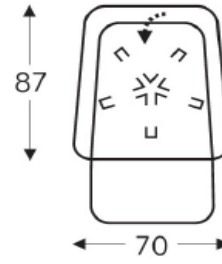

05S 405S

Relax small

Back height: 112 cm
Seat height: 42 cm
Seat dept: 50 cm

05M 405M

Relax medium

Back height: 115 cm
Seat height: 45 cm
Seat dept: 52 cm

05L 405L

Relax large

Back height: 119 cm
Seat height: 48 cm
Seat dept: 54 cm

05XL 405XL

Relax X-large

Back height: 121 cm
Seat height: 51 cm
Seat dept: 56 cm

Seat height adjustable through Cone height:

Possibilities:

05S= COP2/COP4/COP5
05M= COP2/COP5
05L= COP3

Explanation:

*COP2= Seat height + 2cm
*COP3= Seat height + 3cm
*COP4= Seat height + 4cm
*COP5= Seat height + 5cm
*COP6= Seat height + 6cm
*COP7= Seat height + 7cm
*COP8= Seat height + 8cm

(Tolerance on dimensions $\pm 3\%$)

LUXURY

W x D: 27 1/2" X 33 1/2"

27 1/2" X 33 1/2"

27 1/2" X 34 1/4"

27 1/2" X 34 1/4"

H: 44"

45 1/4"

46 7/8"