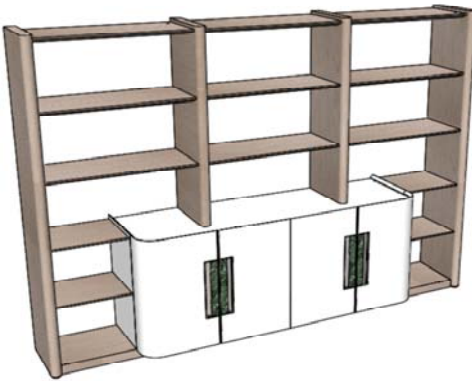

5 vol. / 1.370 m3 / 230 Kg

STONE HANDLE DETAIL W/ OAK SHELF STRUCTURE

MAJE-170/1	Polished Stainless Steel
MAJE-170/2	Polished Plated Stainless Steel
MAJE-170/3	Brass

NATURAL EBONY OR NATURAL ROSEWOOD

MAJE-170/4	Polished Stainless Steel
MAJE-170/5	Polished Plated Stainless Steel
MAJE-170/6	Brass

OAK FUME, RECON. EBONY, RECON. ROSEWOOD OR EUCALYPTUS FRISE

MAJE-170/7	Polished Stainless Steel
MAJE-170/8	Polished Plated Stainless Steel
MAJE-170/9	Brass

PLAIN EUCALYPTUS STAIN

MAJE-170/10	Polished Stainless Steel
MAJE-170/11	Polished Plated Stainless Steel
MAJE-170/12	Brass

OAK OR WALNUT

MAJE-170/13	Polished Stainless Steel
MAJE-170/14	Polished Plated Stainless Steel
MAJE-170/15	Brass