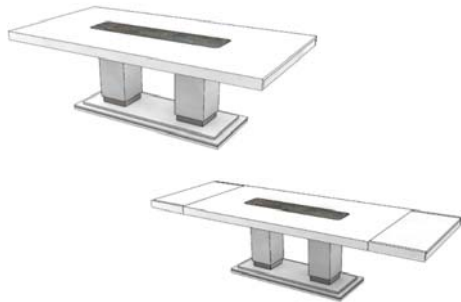

TOP DETAIL OPTIONS

UPCHARGE	Top Detail in Stone	
UPCHARGE	Top Detail & Column in Stone	

MAJESTIC Extension Dining Table

Lacquer Column & Base
Metal Apron/Column/Lower Base Details

70 7/8" 30" 39 3/8"
w/ 2x 15 3/4" Leafs