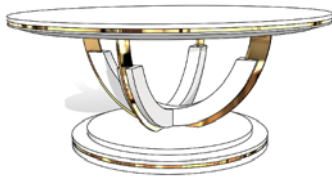

OCCASIONAL

Description		Dimensions in Inches		
Item No.	Finish	W	H	D

1 vol. / 0.540 m3 / 50 kg

MAJESTIC Coffee Table
Lacquer Top & Base
Metal Apron/Plinth/Base Details

39 3/8"   18 1/8"   39 3/8"

MAJE-188/1	Polished Stainless Steel Detail			
MAJE-188/2	Polished Plated Stainless Steel Colors			
MAJE-188/3	Brushed Brass			

UPCHARGE	For Built-In Top w/ Stone			

MAJESTIC End Table
Lacquer Top & Base
Metal Apron/Column/Lower Base Details

23 5/8"   22 1/2"   23 5/8"