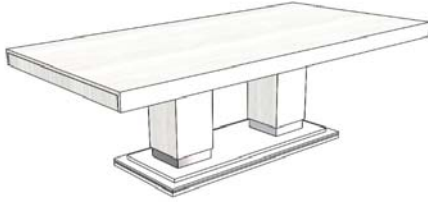

DINING TABLE

Description		Dimensions in Inches		
Item No.	Finish	W	H	D

MAJESTIC Extension Dining Table
Lacquer Column , Base & Extension Ends
Metal/Column/Lower Base Details

94 1/2"   30"   43 3/8"
w/ 2x 19 5/8" Leafs

ALL LACQUER

MAJE-194/13	Polished Stainless Steel	
MAJE-194/14	Polished Plated Stainless Steel	
MAJE-194/15	Brass	

EUCALYPTUS FRISE OR OAK FUME TOP & EXTENSION

MAJE-194/16	Polished Stainless Steel	
MAJE-194/17	Polished Plated Stainless Steel	
MAJE-194/18	Brass