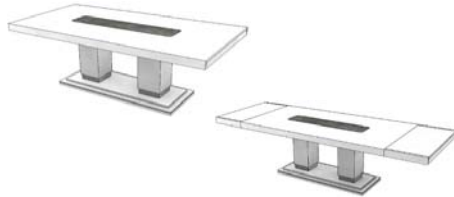

TOP DETAIL OPTIONS

UPCHARGE	Top Detail in Stone	
UPCHARGE	Top Detail & Column in Stone	

SIDEBOARD

MAJESTIC Sideboard (Big Version)

4x Doors
1x Interior Drawer & 2x Lacquer Shelves
Metal Feet & Handle Detail
Lacquer Structure

86 5/8"   35 1/2"   21 5/8"

STONE TOP & HANDLE DETAIL

MAJE-122/1	Polished Stainless Steel Feet & Handle	
MAJE-122/2	Polished Plated Stainless Steel Feet & Handle	
MAJE-122/3	Brass Feet & Handle	

NATURAL EBONY OR NATURAL ROSEWOOD TOP & HANDLE DETAIL

MAJE-122/4	Polished Stainless Steel Feet & Handle	
MAJE-122/5	Polished Plated Stainless Steel Feet & Handle	
MAJE-122/6	Brass Feet & Handle	

OAK FUME, RECON. EBONY, RECON. ROSEWOOD OR EUCALYPTUS FRISE TOP & HANDLE DETAIL

MAJE-122/7	Polished Stainless Steel Feet & Handle	
MAJE-122/8	Polished Plated Stainless Steel Feet & Handle	
MAJE-122/9	Brass Feet & Handle	

PLAIN EUCALYPTUS STAIN TOP & HANDLE DETAIL

MAJE-122/10	Polished Stainless Steel Feet & Handle	
MAJE-122/11	Polished Plated Stainless Steel Feet & Handle	
MAJE-122/12	Brass Feet & Handle	

OAK OR WALNUT TOP & HANDLE DETAIL

MAJE-122/13	Polished Stainless Steel Feet & Handle	
MAJE-122/14	Polished Plated Stainless Steel Feet & Handle	
MAJE-122/15	Brass Feet & Handle	

UPCHARGE	Cutlery insert