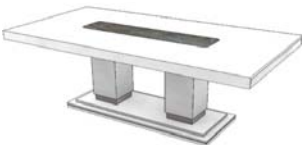

ALL LACQUER

MAJE-195/16	Polished Stainless Steel	
MAJE-195/17	Polished Plated Stainless Steel	
MAJE-195/18	Brass	

TOP DETAIL OPTIONS

UPCHARGE	Top Detail in Stone	
UPCHARGE	Top Detail & Column in Stone