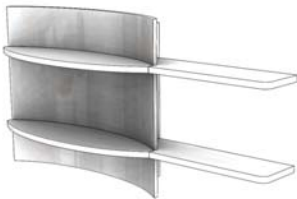

WALL MODULE

1 vol. / 0.406 m3 / 27 kg

CURVE Shelf Module

51 1/4"   28 3/8"   10"

CURVE-108/1	All Lacquer