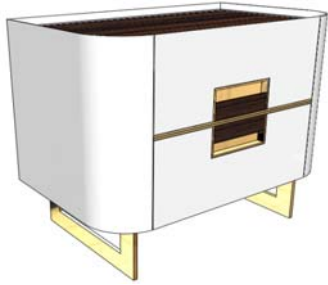

MAJESTIC Bedroom

Description		Dimensions in Inches		
Item No.	Finish	W	H	D

2 Drawer Night Stand
Metal Feet & Handle Detail

27 1/2"   23 5/8"   17"

2 vol. / 1,167 m3 / 38 kg

NATURAL EBONY TOP & HANDLE DETAIL		
MAJE-102/1	Lacquer Structure w/ Polished Stainless Steel	
MAJE-102/2	Lacquer w/ Polished Plated Stainless Steel	
MAJE-102/3	Lacquer w/ Brass	

OAK FUME, RECON. EBONY OR EUCALYPTUS FRISE TOP & HANDLE DETAIL		
MAJE-102/4	Lacquer Structure w/ Polished Stainless Steel	
MAJE-102/5	Lacquer w/ Polished Plated Stainless Steel	
MAJE-102/6	Lacquer w/ Brass	

PLAIN EUCALYPTUS STAIN TOP & HANDLE DETAIL		
MAJE-102/7	Lacquer Structure w/ Polished Stainless Steel	
MAJE-102/8	Lacquer w/ Polished Plated Stainless Steel	
MAJE-102/9	Lacquer w/ Brass	

OAK OR WALNUT TOP & HANDLE DETAIL		
MAJE-102/10	Lacquer Structure w/ Polished Stainless Steel	
MAJE-102/11	Lacquer w/ Polished Plated Stainless Steel	
MAJE-102/12	Lacquer w/ Brass	

6 Drawer Double Dresser
Metal Feet & Handle Detail

78 3/4"   34 5/8"   19 5/8"