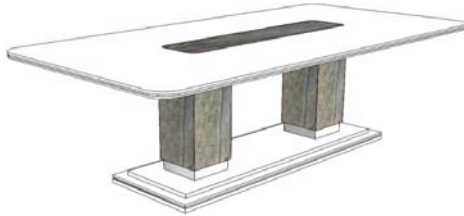

NATURAL EBONY OR NATURAL ROSEWOOD TOP DETAIL & COLUMN

MAJE-157/4	Polished Stainless Steel			
MAJE-157/5	Polished Plated Stainless Steel			
MAJE-157/6	Brass			

OAK FUME, RECON. EBONY, RECON. ROSEWOOD OR EUCALYPTUS FRISE TOP DETAIL & COLUMN

MAJE-157/7	Polished Stainless Steel			
MAJE-157/8	Polished Plated Stainless Steel			
MAJE-157/9	Brass			

PLAIN EUCALYPTUS STAIN TOP DETAIL & COLUMN

MAJE-157/10	Polished Stainless Steel			
MAJE-157/11	Polished Plated Stainless Steel			
MAJE-157/12	Brass			

OAK OR WALNUT TOP DETAIL & COLUMN

MAJE-157/13	Polished Stainless Steel			
MAJE-157/14	Polished Plated Stainless Steel			
MAJE-157/15	Brass			

MAJESTIC Extension Dining Table

Lacquer Column , Base & Extension Ends
Metal/Column/Lower Base Details

94 1/2"   30"   43 3/8"

w/ 2x 19 5/8" Leafs

NATURAL EBONY OR NATURAL ROSEWOOD TOP & EXTENSION

MAJE-194/1	Polished Stainless Steel			
MAJE-194/2	Polished Plated Stainless Steel			
MAJE-194/3	Brass			

RECON. EBONY OR RECON. ROSEWOOD TOP & EXTENSION

MAJE-194/4	Polished Stainless Steel			
MAJE-194/5	Polished Plated Stainless Steel			
MAJE-194/6	Brass			

PLAIN EUCALYPTUS STAIN TOP & EXTENSION

MAJE-194/7	Polished Stainless Steel			
MAJE-194/8	Polished Plated Stainless Steel			
MAJE-194/9	Brass			

OAK OR WALNUT TOP & EXTENSION

MAJE-194/10	Polished Stainless Steel			
MAJE-194/11	Polished Plated Stainless Steel			
MAJE-194/12	Brass			

2 vol. / 1.527 m3 / 195 Kg