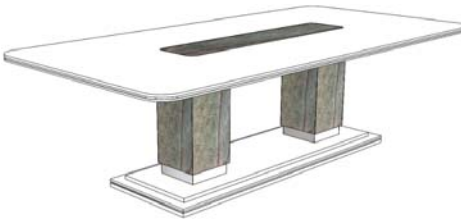

2 vol. / 1.558 m3 / 206 Kg

STONE TOP DETAIL & COLUMN

MAJE-152/1	Polished Stainless Steel
MAJE-152/2	Polished Plated Stainless Steel
MAJE-152/3	Brass

NATURAL EBONY OR NATURAL ROSEWOOD TOP DETAIL & COLUMN

MAJE-152/4	Polished Stainless Steel
MAJE-152/5	Polished Plated Stainless Steel
MAJE-152/6	Brass

OAK FUME, RECON. EBONY, RECON. ROSEWOOD OR EUCALYPTUS FRISE TOP DETAIL & COLUMN

MAJE-152/7	Polished Stainless Steel
MAJE-152/8	Polished Plated Stainless Steel
MAJE-152/9	Brass

PLAIN EUCALYPTUS STAIN TOP DETAIL & COLUMN

MAJE-152/10	Polished Stainless Steel
MAJE-152/11	Polished Plated Stainless Steel
MAJE-152/12	Brass

OAK OR WALNUT TOP DETAIL & COLUMN

MAJE-152/13	Polished Stainless Steel
MAJE-152/14	Polished Plated Stainless Steel
MAJE-152/15	Brass