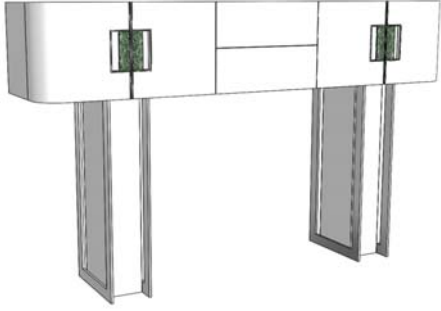

BAR	Description		Dimensions in Inches		
	Item No.	Finish	W	H	D

3 vol. / 0.686 m3 / 112 Kg

MAJESTIC High Bar
4x Doors, 2x Drawers & 2x Glass Shelves
Metal Feet & Handle Detail
Lacquer Structure

78 3/4"   51 1/4"   17 3/4"

PLAIN EUCALYPTUS STAIN TOP & HANDLE DETAIL		
MAJE-142/10	Polished Stainless Steel Feet & Handle	
MAJE-142/11	Polished Plated Stainless Steel Feet & Handle	
MAJE-142/12	Brass Feet & Handle	

OAK OR WALNUT TOP & HANDLE DETAIL		
MAJE-142/13	Polished Stainless Steel Feet & Handle	
MAJE-142/14	Polished Plated Stainless Steel Feet & Handle	
MAJE-142/15	Brass Feet & Handle	

UPCHARGE	LED Lighting	

MEDIA