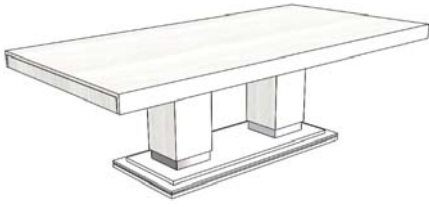

DINING TABLE

Description		Dimensions in Inches		
Item No.	Finish	W	H	D