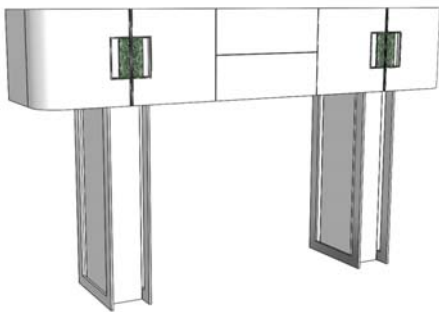

3 vol. / 1.048 m3 / 123 Kg

*** RECOMMENDED THAT UNIT BE ATTACHED TO WALL ***

MAJESTIC High Bar
4x Doors, 2x Drawers & 2x Glass Shelves
Metal Feet & Handle Detail
Lacquer Structure

78 3/4"   51 1/4"   17 3/4"

STONE TOP & HANDLE DETAIL		
MAJE-142/1	Polished Stainless Steel Feet & Handle	
MAJE-142/2	Polished Plated Stainless Steel Feet & Handle	
MAJE-142/3	Brass Feet & Handle	

NATURAL EBONY OR NATURAL ROSEWOOD TOP & HANDLE DETAIL		
MAJE-142/4	Polished Stainless Steel Feet & Handle	
MAJE-142/5	Polished Plated Stainless Steel Feet & Handle	
MAJE-142/6	Brass Feet & Handle	

OAK FUME, RECON. EBONY, RECON. ROSEWOOD OR EUCALYPTUS FRISE TOP & HANDLE DETAIL		
MAJE-142/7	Polished Stainless Steel Feet & Handle	
MAJE-142/8	Polished Plated Stainless Steel Feet & Handle	
MAJE-142/9	Brass Feet & Handle