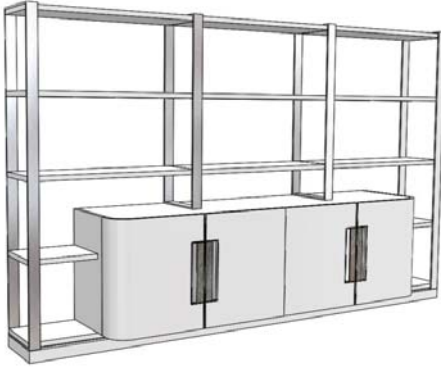

BOOKSHELF

Description		Dimensions in Inches		
Item No.	Finish	W	H	D

MAJESTIC B Bookshelf
Lacquer Shelves & Sideboard
Metal Bookshelf Structure
Accent Handle Detail w/ Metal

117 3/8"   78 3/4"   21 5/8"

5 vol. / 1.600 m3 / 245 Kg

STONE HANDLE DETAIL

MAJE-169/1	Polished Stainless Steel Structure & Handle
MAJE-169/2	Polished Plated Stainless Steel Structure & Handle
MAJE-169/3	Brass Structure & Handle

NATURAL EBONY OR NATURAL ROSEWOOD HANDLE DETAIL

MAJE-169/4	Polished Stainless Steel Structure & Handle
MAJE-169/5	Polished Plated Stainless Steel Structure & Handle
MAJE-169/6	Brass Structure & Handle

OAK FUME, RECON. EBONY, RECON. ROSEWOOD OR EUCALYPTUS FRISE HANDLE DETAIL

MAJE-169/7	Polished Stainless Steel Structure & Handle
MAJE-169/8	Polished Plated Stainless Steel Structure & Handle
MAJE-169/9	Brass Structure & Handle

PLAIN EUCALYPTUS STAIN HANDLE DETAIL

MAJE-169/10	Polished Stainless Steel Structure & Handle
MAJE-169/11	Polished Plated Stainless Steel Structure & Handle
MAJE-169/12	Brass Structure & Handle

OAK OR WALNUT HANDLE DETAIL

MAJE-169/13	Polished Stainless Steel Structure & Handle
MAJE-169/14	Polished Plated Stainless Steel Structure & Handle
MAJE-169/15	Brass Structure & Handle

MAJESTIC C Bookshelf
Wood Bookshelves & Lacquer Sideboard
Accent Handle Detail w/ Metal

108 5/8"   79 1/8"   21 5/8"