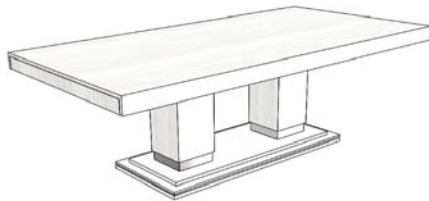

TOP DETAIL OPTIONS

UPCHARGE	Top Detail in Stone	
UPCHARGE	Top Detail & Column in Stone	

MAJESTIC Extension Dining Table

Lacquer Column & Base
Metal Apron/Column/Lower Base Details

70 7/8" 30" 39 3/8"
w/ 2x 15 3/4" Leafs