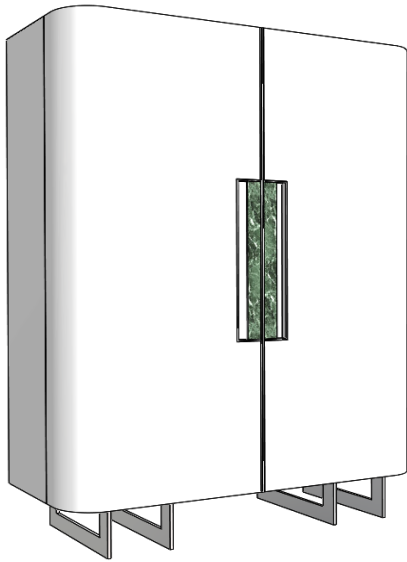

*** RECOMMENDED THAT UNIT BE ATTACHED TO WALL ***

BAR	Description		Dimensions in Inches		
	Item No.	Finish	W	H	D

3 vol. / 1.048 m3 / 123 Kg

*** RECOMMENDED THAT UNIT BE ATTACHED TO WALL ***

MAJESTIC Bar
 2x Doors & 1x Glass Shelf
 Mirrored Back
 Metal Feet & Handle Detail
 Lacquer Structure