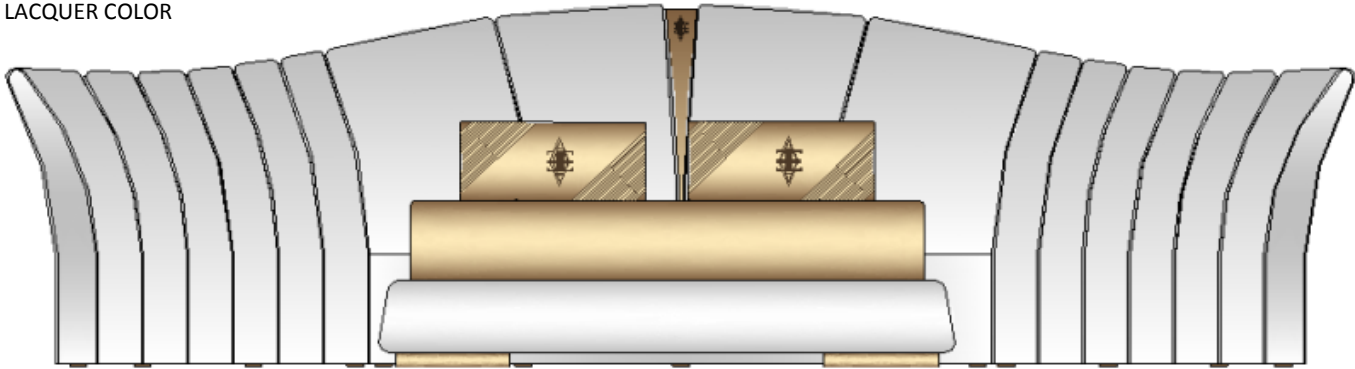

MAJESTIC Bed	Description		Dimensions in Inches		
	Item No.	Finish	W	H	D

FINISH SPECIFICATION:

- -UPHOLSTERED HEADBOARD & BEDFRAME
- -ALEAL LOGO IN CENTER OF HEADBOARD. CAN BE REMOVED - MUST NOTE ON ORDER
- -FEET AVAILABLE IN ANY WOOD STAIN OR LACQUER COLOR

PLEASE NOTE:

- WOOD FEET ARE SOLID ASH; WHEN STAINED IN ANY OAK/WALNUT WOOD COLOR
- WOOD FEET ARE SOLID BEECHWOOD; WHEN STAINED IN ANY EUCALYPTUS COLOR

MAJESTIC Queen Size Bed w/ Slats

163 5/8"   49 1/4"   93"

FEET FINISH: WOOD (ANY SPECIES)	MAJE-110/AB1	Grade A/B	
	MAJE-110/CD1	Grade C/D & COM	
	MAJE-110/E1	Grade E/ Mastroto Leather/ Ultrasuede	
	MAJE-110/SUP1	<i>Superior Leather Grade SUP</i>	

C.O.M Requirement for 55"W plain fabric is 9 yards

MAJESTIC King Size Bed w/ Slats

179 1/2"   49 1/4"   93"

FEET FINISH: WOOD (ANY SPECIES)	MAJE-111/AB1	Grade A/B	
	MAJE-111/CD1	Grade C/D & COM	
	MAJE-111/E1	Grade E/ Mastroto Leather/ Ultrasuede	
	MAJE-111/SUP1	<i>Superior Leather Grade SUP</i>	

C.O.M Requirement for 55"W plain fabric is 13 1/2 yards

MAJESTIC California King Size Bed w/ Slats

175 5/8"   49 1/4"   96 7/8"

FEET FINISH: WOOD (ANY SPECIES)	MAJE-112/AB1	Grade A/B	
	MAJE-112/CD1	Grade C/D & COM	
	MAJE-112/E1	Grade E/ Mastroto Leather/ Ultrasuede	
	MAJE-112/SUP1	<i>Superior Leather Grade SUP</i>	

C.O.M Requirement for 55"W plain fabric is 11 yards

UPCHARGE	<i>Center of headboard with leather detail</i>