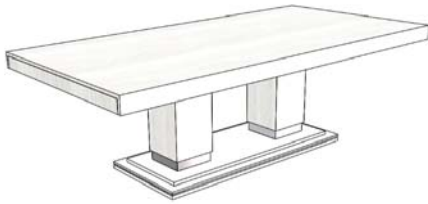

NATURAL EBONY OR NATURAL ROSEWOOD TOP & EXTENSION

MAJE-195/1	Polished Stainless Steel	
MAJE-195/2	Polished Plated Stainless Steel	
MAJE-195/3	Brass	

RECON. EBONY OR RECON. ROSEWOOD TOP & EXTENSION

MAJE-195/4	Polished Stainless Steel	
MAJE-195/5	Polished Plated Stainless Steel	
MAJE-195/6	Brass	

PLAIN EUCALYPTUS STAIN TOP & EXTENSION

MAJE-195/7	Polished Stainless Steel	
MAJE-195/8	Polished Plated Stainless Steel	
MAJE-195/9	Brass	

OAK OR WALNUT TOP & EXTENSION

MAJE-195/10	Polished Stainless Steel	
MAJE-195/11	Polished Plated Stainless Steel	
MAJE-195/12	Brass	

EUCALYPTUS FRISE OR OAK FUME TOP & EXTENSION

MAJE-195/13	Polished Stainless Steel	
MAJE-195/14	Polished Plated Stainless Steel	
MAJE-195/15	Brass