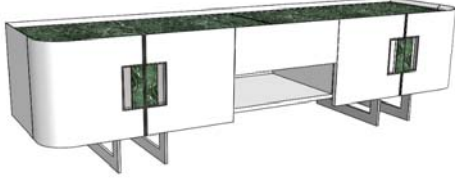

MEDIA	Description		Dimensions in Inches		
	Item No.	Finish	W	H	D

MAJESTIC Media Cabinet (Small Version)
4x Doors, 1x Drawer & 2x Lacquer Shelves
Metal Feet & Handle Detail
Lacquer Structure

70 7/8"   21 5/8"   19 5/8"

2 vol. / 0.603 m3 / 103 Kg

STONE TOP & HANDLE DETAIL

MAJE-167/1	Polished Stainless Steel Feet & Handle	
MAJE-167/2	Polished Plated Stainless Steel Feet & Handle	
MAJE-167/3	Brass Feet & Handle	

NATURAL EBONY OR NATURAL ROSEWOOD TOP & HANDLE DETAIL

MAJE-167/4	Polished Stainless Steel Feet & Handle	
MAJE-167/5	Polished Plated Stainless Steel Feet & Handle	
MAJE-167/6	Brass Feet & Handle	

OAK FUME, RECON. EBONY, RECON. ROSEWOOD OR EUCALYPTUS FRISE TOP & HANDLE DETAIL

MAJE-167/7	Polished Stainless Steel Feet & Handle	
MAJE-167/8	Polished Plated Stainless Steel Feet & Handle	
MAJE-167/9	Brass Feet & Handle	

PLAIN EUCALYPTUS STAIN TOP & HANDLE DETAIL

MAJE-167/10	Polished Stainless Steel Feet & Handle	
MAJE-167/11	Polished Plated Stainless Steel Feet & Handle	
MAJE-167/12	Brass Feet & Handle	

OAK OR WALNUT TOP & HANDLE DETAIL

MAJE-167/13	Polished Stainless Steel Feet & Handle	
MAJE-167/14	Polished Plated Stainless Steel Feet & Handle	
MAJE-167/15	Brass Feet & Handle