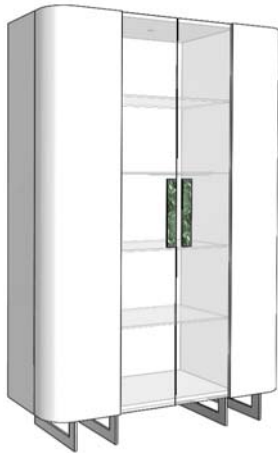

4 vol. / 1.296 m3 / 142 Kg

*** RECOMMENDED THAT UNIT BE ATTACHED TO WALL ***