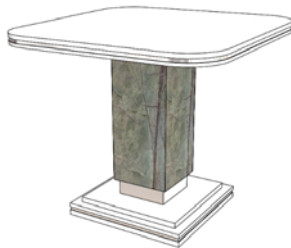

1 vol. / 0.250 m3 / 30 Kg

STONE COLUMN				
MAJE-189/1	Polished Stainless Steel Detail			
MAJE-189/2	Polished Plated Stainless Steel Colors			
MAJE-189/3	Brushed Brass			

NATURAL EBONY OR NATURAL ROSEWOOD TOP COLUMN				
MAJE-189/4	Polished Stainless Steel Detail			
MAJE-189/5	Polished Plated Stainless Steel Colors			
MAJE-189/6	Brushed Brass			

OAK FUME, RECON. EBONY, RECON. ROSEWOOD OR EUCALYPTUS FRISE COLUMN				
MAJE-189/7	Polished Stainless Steel Detail			
MAJE-189/8	Polished Plated Stainless Steel Colors			
MAJE-189/9	Brushed Brass			

PLAIN EUCALYPTUS STAIN COLUMN				
MAJE-189/10	Polished Stainless Steel Detail			
MAJE-189/11	Polished Plated Stainless Steel Colors			
MAJE-189/12	Brushed Brass			

OAK OR WALNUT COLUMN				
MAJE-189/13	Polished Stainless Steel Detail			
MAJE-189/14	Polished Plated Stainless Steel Colors			
MAJE-189/15	Brushed Brass