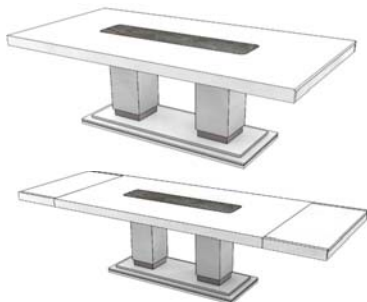

ALL LACQUER	
MAJE-198/1	Lacquer Column & Base w/ Polished Stainless Steel
MAJE-198/2	Lacquer Column & Base w/ Polished Painted Stainless Steel
MAJE-198/3	Lacquer Column & Base w/ Brass

UPCHARGE	Top Detail in Stone
UPCHARGE	Top Detail & Column in Stone
UPCHARGE	Top Detail in Ceramic