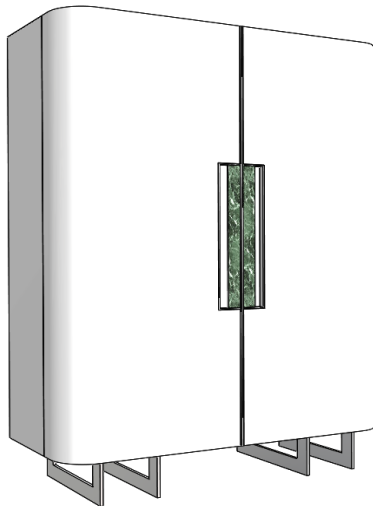

Bar Unit

MAJESTIC Bar 2x Doors Mirrored Back 1x Glass Shelf Metal Feet & Handle Detail		47 1/4"	63"	17 3/4"
STONE TOP & HANDLE DETAIL				
MAJE-132/1	Lacquer Structure w/ Polished Stainless Steel			
MAJE-132/2	Lacquer Structure w/ Polished Painted Stainless Steel			
MAJE-132/3	Lacquer Structure w/ Brass			
UPCHARGE	For Ceramic Detail Instead of Stone Detail			
NATURAL EBONY TOP & HANDLE DETAIL				
MAJE-133/1	Lacquer Structure w/ Polished Stainless Steel			
MAJE-133/2	Lacquer Structure w/ Polished Painted Stainless Steel			
MAJE-133/3	Lacquer Structure w/ Brass			
OAK FUME, RECON. EBONY OR EUCALYPTUS FRISE TOP & HANDLE DETAIL				
MAJE-134/1	Lacquer Structure w/ Polished Stainless Steel			
MAJE-134/2	Lacquer Structure w/ Polished Painted Stainless Steel			
MAJE-134/3	Lacquer Structure w/ Brass			
PLAIN EUCALYPTUS STAIN TOP & HANDLE DETAIL				
MAJE-135/1	Lacquer Structure w/ Polished Stainless Steel			
MAJE-135/2	Lacquer Structure w/ Polished Painted Stainless Steel			
MAJE-135/3	Lacquer Structure w/ Brass			
OAK OR WALNUT TOP & HANDLE DETAIL				
MAJE-136/1	Lacquer Structure w/ Polished Stainless Steel			
MAJE-136/2	Lacquer Structure w/ Polished Painted Stainless Steel			
MAJE-136/3	Lacquer Structure w/ Brass			
UPCHARGE	LED Lighting