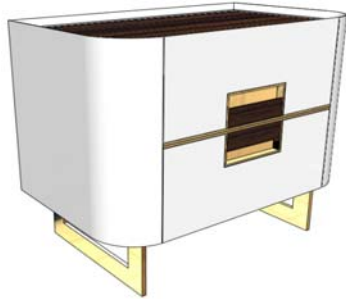

Bedroom

Description

Dimensions in Inches

Item No.	Finish	W	H	D
----------	--------	---	---	---

Night Stand
w/ 2x Drawers
Metal Feet & Handle Detail

27 1/2" 23 5/8" 17"

2 vol. / 1,167 m3 / 38 kg

STONE TOP & HANDLE DETAIL	
MAJE-101/1	Lacquer Structure w/ Polished Stainless Steel
MAJE-101/2	Lacquer w/ Polished Painted Stainless Steel
MAJE-101/3	Lacquer w/ Brass