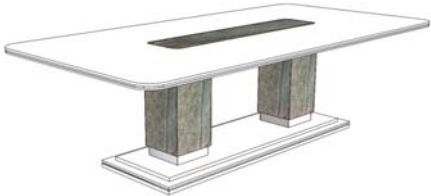

STONE TOP DETAIL & COLUMN		
MAJE-152/1	Lacquer Top & Base w/ Polished Stainless Steel	
MAJE-152/2	Lacquer Top & Base w/ Polished Painted Stainless Steel	
MAJE-152/3	Lacquer Top & Base w/ Brass	

UPCHARGE	For Ceramic Top Detail Only (Ceramic is not available on columns)	

NATURAL EBONY TOP DETAIL & COLUMN		
MAJE-153/1	Lacquer Top & Base w/ Polished Stainless Steel	
MAJE-153/2	Lacquer Top & Base w/ Polished Painted Stainless Steel	
MAJE-153/3	Lacquer Top & Base w/ Brass	

OAK FUME, RECON. EBONY OR EUCALYPTUS FRISE TOP DETAIL & COLUMN		
MAJE-154/1	Lacquer Top & Base w/ Polished Stainless Steel	
MAJE-154/2	Lacquer Top & Base w/ Polished Painted Stainless Steel	
MAJE-154/3	Lacquer Top & Base w/ Brass	

PLAIN EUCALYPTUS STAIN TOP DETAIL & COLUMN		
MAJE-155/1	Lacquer Top & Base w/ Polished Stainless Steel	
MAJE-155/2	Lacquer Top & Base w/ Polished Painted Stainless Steel	
MAJE-155/3	Lacquer Top & Base w/ Brass	

OAK OR WALNUT TOP DETAIL & COLUMN		
MAJE-156/1	Lacquer Top & Base w/ Polished Stainless Steel	
MAJE-156/2	Lacquer Top & Base w/ Polished Painted Stainless Steel	
MAJE-156/3	Lacquer Top & Base w/ Brass