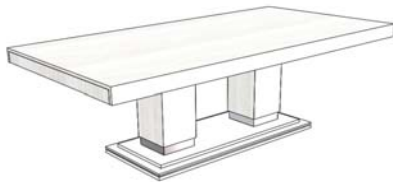

NATURAL EBONY TOP W/ EXTENSION ENDS IN LACQUER	
MAJE-194/1	Lacquer Column & Base w/ Polished Stainless Steel
MAJE-194/2	Lacquer Column & Base w/ Polished Painted Stainless Steel
MAJE-194/3	Lacquer Column & Base w/ Brass

OAK FUME, RECON. EBONY OR EUCALYPTUS FRISE TOP W/ EXTENSION ENDS IN LACQUER	
MAJE-195/1	Lacquer Column & Base w/ Polished Stainless Steel
MAJE-195/2	Lacquer Column & Base w/ Polished Painted Stainless Steel
MAJE-195/3	Lacquer Column & Base w/ Brass

PLAIN EUCALYPTUS STAIN TOP W/ EXTENSION ENDS IN LACQUER	
MAJE-196/1	Lacquer Column & Base w/ Polished Stainless Steel
MAJE-196/2	Lacquer Column & Base w/ Polished Painted Stainless Steel
MAJE-196/3	Lacquer Column & Base w/ Brass

OAK OR WALNUT TOP W/ EXTENSION ENDS IN LACQUER	
MAJE-197/1	Lacquer Column & Base w/ Polished Stainless Steel
MAJE-197/2	Lacquer Column & Base w/ Polished Painted Stainless Steel
MAJE-197/3	Lacquer Column & Base w/ Brass