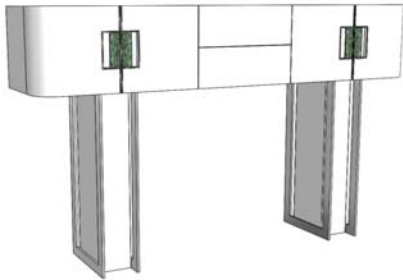

Bar Unit

Description		Dimensions in Inches		
Item No.	Finish	W	H	D
MAJESTIC High Bar 4x Doors 2x Drawers 2x Glass Shelf Metal Feet & Handle Detail		78 3/4"	51 1/4"	17 3/4"
STONE TOP & HANDLE DETAIL				
MAJE-142/1	Lacquer Structure w/ Polished Stainless Steel			
MAJE-142/2	Lacquer Structure w/ Polished Painted Stainless Steel			
MAJE-142/3	Lacquer Structure w/ Brass			
UPCHARGE	For Ceramic Detail Instead of Stone Detail			
NATURAL EBONY TOP & HANDLE DETAIL				
MAJE-143/1	Lacquer Structure w/ Polished Stainless Steel			
MAJE-143/2	Lacquer Structure w/ Polished Painted Stainless Steel			
MAJE-143/3	Lacquer Structure w/ Brass			
OAK FUME, RECON. EBONY OR EUCALYPTUS FRISE TOP & HANDLE DETAIL				
MAJE-144/1	Lacquer Structure w/ Polished Stainless Steel			
MAJE-144/2	Lacquer Structure w/ Polished Painted Stainless Steel			
MAJE-144/3	Lacquer Structure w/ Brass			
PLAIN EUCALYPTUS STAIN TOP & HANDLE DETAIL				
MAJE-145/1	Lacquer Structure w/ Polished Stainless Steel			
MAJE-145/2	Lacquer Structure w/ Polished Painted Stainless Steel			
MAJE-145/3	Lacquer Structure w/ Brass			
OAK OR WALNUT TOP & HANDLE DETAIL				
MAJE-146/1	Lacquer Structure w/ Polished Stainless Steel			
MAJE-146/2	Lacquer Structure w/ Polished Painted Stainless Steel			
MAJE-146/3	Lacquer Structure w/ Brass			
UPCHARGE	LED Lighting