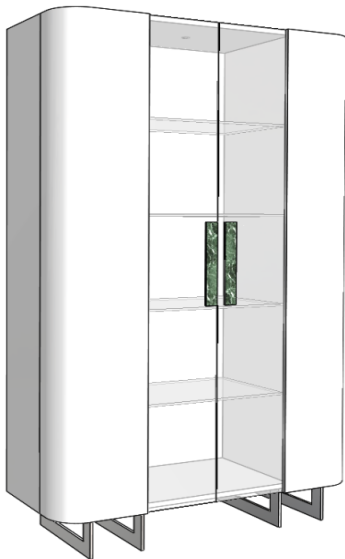

Vitrine

MAJESTIC Vitrine 2x Doors 4x Glass Shelves & 8x Oak Shelves Metal Feet & Handle Detail		47 1/4"	78 3/4"	17 3/4"
STONE TOP & HANDLE DETAIL				
MAJE-137/1	Lacquer Structure w/ Polished Stainless Steel			
MAJE-137/2	Lacquer Structure w/ Polished Painted Stainless Steel			
MAJE-137/3	Lacquer Structure w/ Brass			
UPCHARGE	For Ceramic Detail Instead of Stone Detail