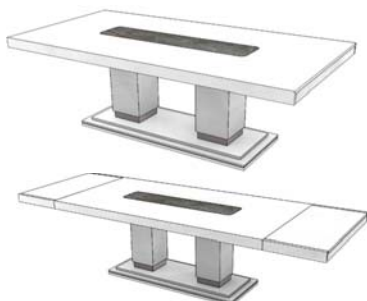

Description		Dimensions in Inches		
Item No.	Finish	W	H	D
MAJESTIC Dining Table Lacquer Top & Base Metal Apron/Column/Lower Base Details		86 5/8"	30"	47 1/4"
STONE TOP DETAIL & COLUMN				
MAJE-157/1	Lacquer Top & Base w/ Polished Stainless Steel			
MAJE-157/2	Lacquer Top & Base w/ Polished Painted Stainless Steel			
MAJE-157/3	Lacquer Top & Base w/ Brass			
UPCHARGE	For Ceramic Instead of Stone			
NATURAL EBONY TOP DETAIL & COLUMN				
MAJE-158/1	Lacquer Top & Base w/ Polished Stainless Steel			
MAJE-158/2	Lacquer Top & Base w/ Polished Painted Stainless Steel			
MAJE-158/3	Lacquer Top & Base w/ Brass			
OAK FUME, RECON. EBONY OR EUCALYPTUS FRISE TOP DETAIL & COLUMN				
MAJE-159/1	Lacquer Top & Base w/ Polished Stainless Steel			
MAJE-159/2	Lacquer Top & Base w/ Polished Painted Stainless Steel			
MAJE-159/3	Lacquer Top & Base w/ Brass			
PLAIN EUCALYPTUS STAIN TOP DETAIL & COLUMN				
MAJE-160/1	Lacquer Top & Base w/ Polished Stainless Steel			
MAJE-160/2	Lacquer Top & Base w/ Polished Painted Stainless Steel			
MAJE-160/3	Lacquer Top & Base w/ Brass			
OAK OR WALNUT TOP DETAIL & COLUMN				
MAJE-161/1	Lacquer Top & Base w/ Polished Stainless Steel			
MAJE-161/2	Lacquer Top & Base w/ Polished Painted Stainless Steel			
MAJE-161/3	Lacquer Top & Base w/ Brass			
MAJESTIC Extension Dining Table Lacquer Column & Base Metal Apron/Column/Lower Base Details		94 1/2"	30"	43 3/8"
NATURAL EBONY TOP W/ EXTENSION ENDS IN LACQUER				
MAJE-194/1	Lacquer Column & Base w/ Polished Stainless Steel			
MAJE-194/2	Lacquer Column & Base w/ Polished Painted Stainless Steel			
MAJE-194/3	Lacquer Column & Base w/ Brass			
OAK FUME, RECON. EBONY OR EUCALYPTUS FRISE TOP W/ EXTENSION ENDS IN LACQUER				
MAJE-195/1	Lacquer Column & Base w/ Polished Stainless Steel			
MAJE-195/2	Lacquer Column & Base w/ Polished Painted Stainless Steel			
MAJE-195/3	Lacquer Column & Base w/ Brass			
PLAIN EUCALYPTUS STAIN TOP W/ EXTENSION ENDS IN LACQUER				
MAJE-196/1	Lacquer Column & Base w/ Polished Stainless Steel			
MAJE-196/2	Lacquer Column & Base w/ Polished Painted Stainless Steel			
MAJE-196/3	Lacquer Column & Base w/ Brass			
OAK OR WALNUT TOP W/ EXTENSION ENDS IN LACQUER				
MAJE-197/1	Lacquer Column & Base w/ Polished Stainless Steel			
MAJE-197/2	Lacquer Column & Base w/ Polished Painted Stainless Steel			
MAJE-197/3	Lacquer Column & Base w/ Brass			
ALL LACQUER				
MAJE-198/1	Lacquer Column & Base w/ Polished Stainless Steel			
MAJE-198/2	Lacquer Column & Base w/ Polished Painted Stainless Steel			
MAJE-198/3	Lacquer Column & Base w/ Brass			
UPCHARGE	Top Detail in Stone			
UPCHARGE	Top Detail & Column in Stone			
UPCHARGE	Top Detail in Ceramic