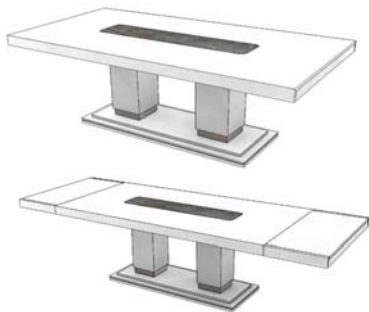

Description		Dimensions in Inches		
Item No.	Finish	W	H	D
MAJESTIC Extension Dining Table Lacquer Column & Base Metal Apron/Column/Lower Base Details		86 5/8"	30"	43 3/8"
w/ 2x 19 5/8" Leafs				
NATURAL EBONY TOP W/ EXTENSION ENDS IN LACQUER				
MAJE-199/1	Lacquer Column & Base w/ Polished Stainless Steel			
MAJE-199/2	Lacquer Column & Base w/ Polished Painted Stainless Steel			
MAJE-199/3	Lacquer Column & Base w/ Brass			
OAK FUME, RECON. EBONY OR EUCALYPTUS FRISE TOP W/ EXTENSION ENDS IN LACQUER				
MAJE-200/1	Lacquer Column & Base w/ Polished Stainless Steel			
MAJE-200/2	Lacquer Column & Base w/ Polished Painted Stainless Steel			
MAJE-200/3	Lacquer Column & Base w/ Brass			
PLAIN EUCALYPTUS STAIN TOP W/ EXTENSION ENDS IN LACQUER				
MAJE-201/1	Lacquer Column & Base w/ Polished Stainless Steel			
MAJE-201/2	Lacquer Column & Base w/ Polished Painted Stainless Steel			
MAJE-201/3	Lacquer Column & Base w/ Brass			
OAK OR WALNUT TOP W/ EXTENSION ENDS IN LACQUER				
MAJE-202/1	Lacquer Column & Base w/ Polished Stainless Steel			
MAJE-202/2	Lacquer Column & Base w/ Polished Painted Stainless Steel			
MAJE-202/3	Lacquer Column & Base w/ Brass			
ALL LACQUER				
MAJE-203/1	Lacquer Column & Base w/ Polished Stainless Steel			
MAJE-203/2	Lacquer Column & Base w/ Polished Painted Stainless Steel			
MAJE-203/3	Lacquer Column & Base w/ Brass			
UPCHARGE	Top Detail in Stone			
UPCHARGE	Top Detail & Column in Stone			
UPCHARGE	Top Detail in Ceramic			

MAJESTIC Extension Dining Table Lacquer Column & Base Metal Apron/Column/Lower Base Details		78 3/4"	30"	39 3/8"
w/ 2x 15 3/4" Leafs				
NATURAL EBONY TOP W/ EXTENSION ENDS IN LACQUER				
MAJE-204/1	Lacquer Column & Base w/ Polished Stainless Steel			
MAJE-204/2	Lacquer Column & Base w/ Polished Painted Stainless Steel			
MAJE-204/3	Lacquer Column & Base w/ Brass			
OAK FUME, RECON. EBONY OR EUCALYPTUS FRISE TOP W/ EXTENSION ENDS IN LACQUER				
MAJE-205/1	Lacquer Column & Base w/ Polished Stainless Steel			
MAJE-205/2	Lacquer Column & Base w/ Polished Painted Stainless Steel			
MAJE-205/3	Lacquer Column & Base w/ Brass			
PLAIN EUCALYPTUS STAIN TOP W/ EXTENSION ENDS IN LACQUER				
MAJE-206/1	Lacquer Column & Base w/ Polished Stainless Steel			
MAJE-206/2	Lacquer Column & Base w/ Polished Painted Stainless Steel			
MAJE-206/3	Lacquer Column & Base w/ Brass			
OAK OR WALNUT TOP W/ EXTENSION ENDS IN LACQUER				
MAJE-207/1	Lacquer Column & Base w/ Polished Stainless Steel			
MAJE-207/2	Lacquer Column & Base w/ Polished Painted Stainless Steel			
MAJE-207/3	Lacquer Column & Base w/ Brass			
ALL LACQUER				
MAJE-208/1	Lacquer Column & Base w/ Polished Stainless Steel			
MAJE-208/2	Lacquer Column & Base w/ Polished Painted Stainless Steel			
MAJE-208/3	Lacquer Column & Base w/ Brass			
UPCHARGE	Top Detail in Stone			
UPCHARGE	Top Detail & Column in Stone			
UPCHARGE	Top Detail in Ceramic