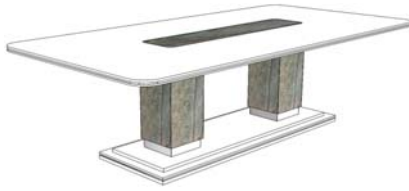

Description		Dimensions in Inches		
Item No.	Finish	W	H	D
MAJESTIC Dining Table Lacquer Top & Base Metal Apron/Column/Lower Base Details		86 5/8"	30"	47 1/4"
STONE TOP DETAIL & COLUMN				
MAJE-157/1	Lacquer Top & Base w/ Polished Stainless Steel			
MAJE-157/2	Lacquer Top & Base w/ Polished Painted Stainless Steel			
MAJE-157/3	Lacquer Top & Base w/ Brass			
UPCHARGE	For Ceramic Instead of Stone			
NATURAL EBONY TOP DETAIL & COLUMN				
MAJE-158/1	Lacquer Top & Base w/ Polished Stainless Steel			
MAJE-158/2	Lacquer Top & Base w/ Polished Painted Stainless Steel			
MAJE-158/3	Lacquer Top & Base w/ Brass			
OAK FUME, RECON. EBONY OR EUCALYPTUS FRISE TOP DETAIL & COLUMN				
MAJE-159/1	Lacquer Top & Base w/ Polished Stainless Steel			
MAJE-159/2	Lacquer Top & Base w/ Polished Painted Stainless Steel			
MAJE-159/3	Lacquer Top & Base w/ Brass			
PLAIN EUCALYPTUS STAIN TOP DETAIL & COLUMN				
MAJE-160/1	Lacquer Top & Base w/ Polished Stainless Steel			
MAJE-160/2	Lacquer Top & Base w/ Polished Painted Stainless Steel			
MAJE-160/3	Lacquer Top & Base w/ Brass			
OAK OR WALNUT TOP DETAIL & COLUMN				
MAJE-161/1	Lacquer Top & Base w/ Polished Stainless Steel			
MAJE-161/2	Lacquer Top & Base w/ Polished Painted Stainless Steel			
MAJE-161/3	Lacquer Top & Base w/ Brass			
MAJESTIC Extension Dining Table Lacquer Column & Base Metal Apron/Column/Lower Base Details		94 1/2"	30"	43 3/8"
NATURAL EBONY TOP W/ EXTENSION ENDS IN LACQUER				
MAJE-194/1	Lacquer Column & Base w/ Polished Stainless Steel			
MAJE-194/2	Lacquer Column & Base w/ Polished Painted Stainless Steel			
MAJE-194/3	Lacquer Column & Base w/ Brass			
OAK FUME, RECON. EBONY OR EUCALYPTUS FRISE TOP W/ EXTENSION ENDS IN LACQUER				
MAJE-195/1	Lacquer Column & Base w/ Polished Stainless Steel			
MAJE-195/2	Lacquer Column & Base w/ Polished Painted Stainless Steel			
MAJE-195/3	Lacquer Column & Base w/ Brass			
PLAIN EUCALYPTUS STAIN TOP W/ EXTENSION ENDS IN LACQUER				
MAJE-196/1	Lacquer Column & Base w/ Polished Stainless Steel			
MAJE-196/2	Lacquer Column & Base w/ Polished Painted Stainless Steel			
MAJE-196/3	Lacquer Column & Base w/ Brass			
OAK OR WALNUT TOP W/ EXTENSION ENDS IN LACQUER				
MAJE-197/1	Lacquer Column & Base w/ Polished Stainless Steel			
MAJE-197/2	Lacquer Column & Base w/ Polished Painted Stainless Steel			
MAJE-197/3	Lacquer Column & Base w/ Brass			
ALL LACQUER				
MAJE-198/1	Lacquer Column & Base w/ Polished Stainless Steel			
MAJE-198/2	Lacquer Column & Base w/ Polished Painted Stainless Steel			
MAJE-198/3	Lacquer Column & Base w/ Brass			
UPCHARGE	Top Detail in Stone			
UPCHARGE	Top Detail & Column in Stone			
UPCHARGE	Top Detail in Ceramic