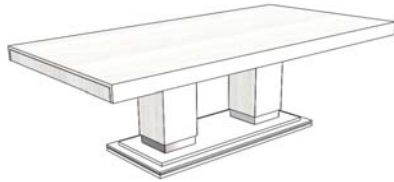

Description		Dimensions in Inches		
Item No.	Finish	W	H	D
MAJESTIC Extension Dining Table Lacquer Column & Base Metal Apron/Column/Lower Base Details		86 5/8"	30"	43 3/8"
w/ 2x 19 5/8" Leafs				
NATURAL EBONY TOP W/ EXTENSION ENDS IN LACQUER				
MAJE-199/1	Lacquer Column & Base w/ Polished Stainless Steel			
MAJE-199/2	Lacquer Column & Base w/ Polished Painted Stainless Steel			
MAJE-199/3	Lacquer Column & Base w/ Brass			
OAK FUME, RECON. EBONY OR EUCALYPTUS FRISE TOP W/ EXTENSION ENDS IN LACQUER				
MAJE-200/1	Lacquer Column & Base w/ Polished Stainless Steel			
MAJE-200/2	Lacquer Column & Base w/ Polished Painted Stainless Steel			
MAJE-200/3	Lacquer Column & Base w/ Brass			
PLAIN EUCALYPTUS STAIN TOP W/ EXTENSION ENDS IN LACQUER				
MAJE-201/1	Lacquer Column & Base w/ Polished Stainless Steel			
MAJE-201/2	Lacquer Column & Base w/ Polished Painted Stainless Steel			
MAJE-201/3	Lacquer Column & Base w/ Brass			
OAK OR WALNUT TOP W/ EXTENSION ENDS IN LACQUER				
MAJE-202/1	Lacquer Column & Base w/ Polished Stainless Steel			
MAJE-202/2	Lacquer Column & Base w/ Polished Painted Stainless Steel			
MAJE-202/3	Lacquer Column & Base w/ Brass			
ALL LACQUER				
MAJE-203/1	Lacquer Column & Base w/ Polished Stainless Steel			
MAJE-203/2	Lacquer Column & Base w/ Polished Painted Stainless Steel			
MAJE-203/3	Lacquer Column & Base w/ Brass			
UPCHARGE	Top Detail in Stone			
UPCHARGE	Top Detail & Column in Stone			
UPCHARGE	Top Detail in Ceramic			

MAJESTIC Extension Dining Table Lacquer Column & Base Metal Apron/Column/Lower Base Details		78 3/4"	30"	39 3/8"
w/ 2x 15 3/4" Leafs				
NATURAL EBONY TOP W/ EXTENSION ENDS IN LACQUER				
MAJE-204/1	Lacquer Column & Base w/ Polished Stainless Steel			
MAJE-204/2	Lacquer Column & Base w/ Polished Painted Stainless Steel			
MAJE-204/3	Lacquer Column & Base w/ Brass			
OAK FUME, RECON. EBONY OR EUCALYPTUS FRISE TOP W/ EXTENSION ENDS IN LACQUER				
MAJE-205/1	Lacquer Column & Base w/ Polished Stainless Steel			
MAJE-205/2	Lacquer Column & Base w/ Polished Painted Stainless Steel			
MAJE-205/3	Lacquer Column & Base w/ Brass			
PLAIN EUCALYPTUS STAIN TOP W/ EXTENSION ENDS IN LACQUER				
MAJE-206/1	Lacquer Column & Base w/ Polished Stainless Steel			
MAJE-206/2	Lacquer Column & Base w/ Polished Painted Stainless Steel			
MAJE-206/3	Lacquer Column & Base w/ Brass			
OAK OR WALNUT TOP W/ EXTENSION ENDS IN LACQUER				
MAJE-207/1	Lacquer Column & Base w/ Polished Stainless Steel			
MAJE-207/2	Lacquer Column & Base w/ Polished Painted Stainless Steel			
MAJE-207/3	Lacquer Column & Base w/ Brass			
ALL LACQUER				
MAJE-208/1	Lacquer Column & Base w/ Polished Stainless Steel			
MAJE-208/2	Lacquer Column & Base w/ Polished Painted Stainless Steel			
MAJE-208/3	Lacquer Column & Base w/ Brass			
UPCHARGE	Top Detail in Stone			
UPCHARGE	Top Detail & Column in Stone			
UPCHARGE	Top Detail in Ceramic