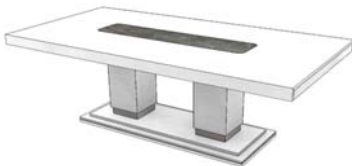

Description		Dimensions in Inches		
Item No.	Finish	W	H	D
MAJESTIC Extension Dining Table Lacquer Column & Base Metal Apron/Column/Lower Base Details		70 7/8"	30" w/ 2x 15 3/4" Leafs	39 3/8"
NATURAL EBONY TOP W/ EXTENSION ENDS IN LACQUER				
MAJE-209/1	Lacquer Column & Base w/ Polished Stainless Steel			
MAJE-209/2	Lacquer Column & Base w/ Polished Painted Stainless Steel			
MAJE-209/3	Lacquer Column & Base w/ Brass			
OAK FUME, RECON. EBONY OR EUCALYPTUS FRISE TOP W/ EXTENSION ENDS IN LACQUER				
MAJE-210/1	Lacquer Column & Base w/ Polished Stainless Steel			
MAJE-210/2	Lacquer Column & Base w/ Polished Painted Stainless Steel			
MAJE-210/3	Lacquer Column & Base w/ Brass			
PLAIN EUCALYPTUS STAIN TOP W/ EXTENSION ENDS IN LACQUER				
MAJE-211/1	Lacquer Column & Base w/ Polished Stainless Steel			
MAJE-211/2	Lacquer Column & Base w/ Polished Painted Stainless Steel			
MAJE-211/3	Lacquer Column & Base w/ Brass			
OAK OR WALNUT TOP W/ EXTENSION ENDS IN LACQUER				
MAJE-212/1	Lacquer Column & Base w/ Polished Stainless Steel			
MAJE-212/2	Lacquer Column & Base w/ Polished Painted Stainless Steel			
MAJE-212/3	Lacquer Column & Base w/ Brass			
ALL LACQUER				
MAJE-213/1	Lacquer Column & Base w/ Polished Stainless Steel			
MAJE-213/2	Lacquer Column & Base w/ Polished Painted Stainless Steel			
MAJE-213/3	Lacquer Column & Base w/ Brass			
UPCHARGE	Top Detail in Stone			
UPCHARGE	Top Detail & Column in Stone			
UPCHARGE	Top Detail in Ceramic