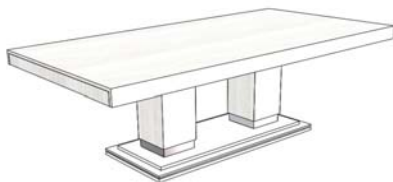

Description		Dimensions in Inches		
Item No.	Finish	W	H	D
MAJESTIC Dining Table Lacquer Top & Base Metal Apron/Column/Lower Base Details		86 5/8"	30"	47 1/4"
STONE TOP DETAIL & COLUMN				
MAJE-157/1	Lacquer Top & Base w/ Polished Stainless Steel			
MAJE-157/2	Lacquer Top & Base w/ Polished Painted Stainless Steel			
MAJE-157/3	Lacquer Top & Base w/ Brass			
UPCHARGE	For Ceramic Instead of Stone			
NATURAL EBONY TOP DETAIL & COLUMN				
MAJE-158/1	Lacquer Top & Base w/ Polished Stainless Steel			
MAJE-158/2	Lacquer Top & Base w/ Polished Painted Stainless Steel			
MAJE-158/3	Lacquer Top & Base w/ Brass			
OAK FUME, RECON. EBONY OR EUCALYPTUS FRISE TOP DETAIL & COLUMN				
MAJE-159/1	Lacquer Top & Base w/ Polished Stainless Steel			
MAJE-159/2	Lacquer Top & Base w/ Polished Painted Stainless Steel			
MAJE-159/3	Lacquer Top & Base w/ Brass			
PLAIN EUCALYPTUS STAIN TOP DETAIL & COLUMN				
MAJE-160/1	Lacquer Top & Base w/ Polished Stainless Steel			
MAJE-160/2	Lacquer Top & Base w/ Polished Painted Stainless Steel			
MAJE-160/3	Lacquer Top & Base w/ Brass			
OAK OR WALNUT TOP DETAIL & COLUMN				
MAJE-161/1	Lacquer Top & Base w/ Polished Stainless Steel			
MAJE-161/2	Lacquer Top & Base w/ Polished Painted Stainless Steel			
MAJE-161/3	Lacquer Top & Base w/ Brass			
MAJESTIC Extension Dining Table Lacquer Column & Base Metal Apron/Column/Lower Base Details		94 1/2"	30"	43 3/8"
NATURAL EBONY TOP W/ EXTENSION ENDS IN LACQUER				
MAJE-194/1	Lacquer Column & Base w/ Polished Stainless Steel			
MAJE-194/2	Lacquer Column & Base w/ Polished Painted Stainless Steel			
MAJE-194/3	Lacquer Column & Base w/ Brass			
OAK FUME, RECON. EBONY OR EUCALYPTUS FRISE TOP W/ EXTENSION ENDS IN LACQUER				
MAJE-195/1	Lacquer Column & Base w/ Polished Stainless Steel			
MAJE-195/2	Lacquer Column & Base w/ Polished Painted Stainless Steel			
MAJE-195/3	Lacquer Column & Base w/ Brass			
PLAIN EUCALYPTUS STAIN TOP W/ EXTENSION ENDS IN LACQUER				
MAJE-196/1	Lacquer Column & Base w/ Polished Stainless Steel			
MAJE-196/2	Lacquer Column & Base w/ Polished Painted Stainless Steel			
MAJE-196/3	Lacquer Column & Base w/ Brass			
OAK OR WALNUT TOP W/ EXTENSION ENDS IN LACQUER				
MAJE-197/1	Lacquer Column & Base w/ Polished Stainless Steel			
MAJE-197/2	Lacquer Column & Base w/ Polished Painted Stainless Steel			
MAJE-197/3	Lacquer Column & Base w/ Brass			
ALL LACQUER				
MAJE-198/1	Lacquer Column & Base w/ Polished Stainless Steel			
MAJE-198/2	Lacquer Column & Base w/ Polished Painted Stainless Steel			
MAJE-198/3	Lacquer Column & Base w/ Brass			
UPCHARGE	Top Detail in Stone			
UPCHARGE	Top Detail & Column in Stone			
UPCHARGE	Top Detail in Ceramic