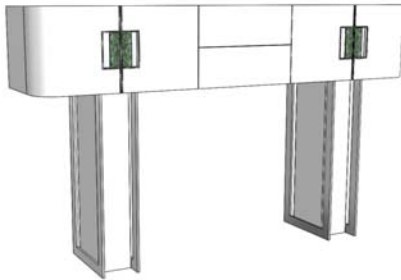

Bar Unit

Description		Dimensions in Inches		
Item No.	Finish	W	H	D
MAJESTIC High Bar 4x Doors 2x Drawers 2x Glass Shelf Metal Feet & Handle Detail		78 3/4"	51 1/4"	17 3/4"
STONE TOP & HANDLE DETAIL				
MAJE-142/1	Lacquer Structure w/ Polished Stainless Steel			
MAJE-142/2	Lacquer Structure w/ Polished Painted Stainless Steel			
MAJE-142/3	Lacquer Structure w/ Brass			
UPCHARGE	For Ceramic Instead of Stone			
NATURAL EBONY TOP & HANDLE DETAIL				
MAJE-143/1	Lacquer Structure w/ Polished Stainless Steel			
MAJE-143/2	Lacquer Structure w/ Polished Painted Stainless Steel			
MAJE-143/3	Lacquer Structure w/ Brass			
OAK FUME, RECON. EBONY OR EUCALYPTUS FRISE TOP & HANDLE DETAIL				
MAJE-144/1	Lacquer Structure w/ Polished Stainless Steel			
MAJE-144/2	Lacquer Structure w/ Polished Painted Stainless Steel			
MAJE-144/3	Lacquer Structure w/ Brass			
PLAIN EUCALYPTUS STAIN TOP & HANDLE DETAIL				
MAJE-145/1	Lacquer Structure w/ Polished Stainless Steel			
MAJE-145/2	Lacquer Structure w/ Polished Painted Stainless Steel			
MAJE-145/3	Lacquer Structure w/ Brass			
OAK OR WALNUT TOP & HANDLE DETAIL				
MAJE-146/1	Lacquer Structure w/ Polished Stainless Steel			
MAJE-146/2	Lacquer Structure w/ Polished Painted Stainless Steel			
MAJE-146/3	Lacquer Structure w/ Brass			
UPCHARGE	LED Lighting			

*** RECOMMENDED THAT UNIT BE ATTACHED TO WALL ***

Vitrine

MAJESTIC Vitrine 2x Doors 4x Glass Shelves & 8x Oak Shelves Metal Feet & Handle Detail		47 1/4"	78 3/4"	17 3/4"
STONE HANDLE DETAIL				
MAJE-137/1	Lacquer Structure w/ Polished Stainless Steel			
MAJE-137/2	Lacquer Structure w/ Polished Painted Stainless Steel			
MAJE-137/3	Lacquer Structure w/ Brass			
UPCHARGE	For Ceramic Instead of Stone