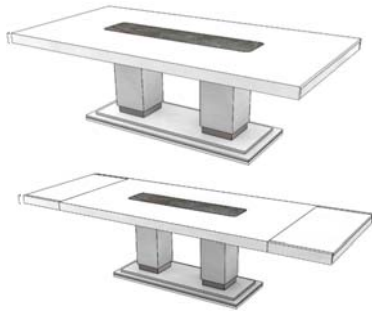

Description		Dimensions in Inches		
Item No.	Finish	W	H	D
MAJESTIC Extension Dining Table Lacquer Column & Base Metal Apron/Column/Lower Base Details		86 5/8"	30"	43 3/8"
w/ 2x 19 5/8" Leafs				
NATURAL EBONY TOP W/ EXTENSION ENDS IN LACQUER				
MAJE-199/1	Lacquer Column & Base w/ Polished Stainless Steel			
MAJE-199/2	Lacquer Column & Base w/ Polished Painted Stainless Steel			
MAJE-199/3	Lacquer Column & Base w/ Brass			
OAK FUME, RECON. EBONY OR EUCALYPTUS FRISE TOP W/ EXTENSION ENDS IN LACQUER				
MAJE-200/1	Lacquer Column & Base w/ Polished Stainless Steel			
MAJE-200/2	Lacquer Column & Base w/ Polished Painted Stainless Steel			
MAJE-200/3	Lacquer Column & Base w/ Brass			
PLAIN EUCALYPTUS STAIN TOP W/ EXTENSION ENDS IN LACQUER				
MAJE-201/1	Lacquer Column & Base w/ Polished Stainless Steel			
MAJE-201/2	Lacquer Column & Base w/ Polished Painted Stainless Steel			
MAJE-201/3	Lacquer Column & Base w/ Brass			
OAK OR WALNUT TOP W/ EXTENSION ENDS IN LACQUER				
MAJE-202/1	Lacquer Column & Base w/ Polished Stainless Steel			
MAJE-202/2	Lacquer Column & Base w/ Polished Painted Stainless Steel			
MAJE-202/3	Lacquer Column & Base w/ Brass			
ALL LACQUER				
MAJE-203/1	Lacquer Column & Base w/ Polished Stainless Steel			
MAJE-203/2	Lacquer Column & Base w/ Polished Painted Stainless Steel			
MAJE-203/3	Lacquer Column & Base w/ Brass			
UPCHARGE	Top Detail in Stone			
UPCHARGE	Top Detail & Column in Stone			
UPCHARGE	Top Detail in Ceramic			

MAJESTIC Extension Dining Table Lacquer Column & Base Metal Apron/Column/Lower Base Details		78 3/4"	30"	39 3/8"
w/ 2x 15 3/4" Leafs				
NATURAL EBONY TOP W/ EXTENSION ENDS IN LACQUER				
MAJE-204/1	Lacquer Column & Base w/ Polished Stainless Steel			
MAJE-204/2	Lacquer Column & Base w/ Polished Painted Stainless Steel			
MAJE-204/3	Lacquer Column & Base w/ Brass			
OAK FUME, RECON. EBONY OR EUCALYPTUS FRISE TOP W/ EXTENSION ENDS IN LACQUER				
MAJE-205/1	Lacquer Column & Base w/ Polished Stainless Steel			
MAJE-205/2	Lacquer Column & Base w/ Polished Painted Stainless Steel			
MAJE-205/3	Lacquer Column & Base w/ Brass			
PLAIN EUCALYPTUS STAIN TOP W/ EXTENSION ENDS IN LACQUER				
MAJE-206/1	Lacquer Column & Base w/ Polished Stainless Steel			
MAJE-206/2	Lacquer Column & Base w/ Polished Painted Stainless Steel			
MAJE-206/3	Lacquer Column & Base w/ Brass			
OAK OR WALNUT TOP W/ EXTENSION ENDS IN LACQUER				
MAJE-207/1	Lacquer Column & Base w/ Polished Stainless Steel			
MAJE-207/2	Lacquer Column & Base w/ Polished Painted Stainless Steel			
MAJE-207/3	Lacquer Column & Base w/ Brass			
ALL LACQUER				
MAJE-208/1	Lacquer Column & Base w/ Polished Stainless Steel			
MAJE-208/2	Lacquer Column & Base w/ Polished Painted Stainless Steel			
MAJE-208/3	Lacquer Column & Base w/ Brass			
UPCHARGE	Top Detail in Stone			
UPCHARGE	Top Detail & Column in Stone			
UPCHARGE	Top Detail in Ceramic