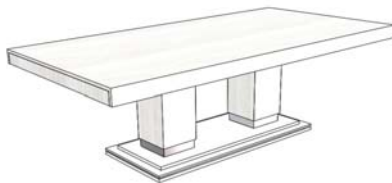

Description		Dimensions in Inches		
Item No.	Finish	W	H	D
MAJESTIC Extension Dining Table Lacquer Column & Base Metal Apron/Column/Lower Base Details		86 5/8"	30"	43 3/8"
w/ 2x 19 5/8" Leafs				
NATURAL EBONY TOP W/ EXTENSION ENDS IN LACQUER				
MAJE-199/1	Lacquer Column & Base w/ Polished Stainless Steel			
MAJE-199/2	Lacquer Column & Base w/ Polished Painted Stainless Steel			
MAJE-199/3	Lacquer Column & Base w/ Brass			
OAK FUME, RECON. EBONY OR EUCALYPTUS FRISE TOP W/ EXTENSION ENDS IN LACQUER				
MAJE-200/1	Lacquer Column & Base w/ Polished Stainless Steel			
MAJE-200/2	Lacquer Column & Base w/ Polished Painted Stainless Steel			
MAJE-200/3	Lacquer Column & Base w/ Brass			
PLAIN EUCALYPTUS STAIN TOP W/ EXTENSION ENDS IN LACQUER				
MAJE-201/1	Lacquer Column & Base w/ Polished Stainless Steel			
MAJE-201/2	Lacquer Column & Base w/ Polished Painted Stainless Steel			
MAJE-201/3	Lacquer Column & Base w/ Brass			
OAK OR WALNUT TOP W/ EXTENSION ENDS IN LACQUER				
MAJE-202/1	Lacquer Column & Base w/ Polished Stainless Steel			
MAJE-202/2	Lacquer Column & Base w/ Polished Painted Stainless Steel			
MAJE-202/3	Lacquer Column & Base w/ Brass			
ALL LACQUER				
MAJE-203/1	Lacquer Column & Base w/ Polished Stainless Steel			
MAJE-203/2	Lacquer Column & Base w/ Polished Painted Stainless Steel			
MAJE-203/3	Lacquer Column & Base w/ Brass			
UPCHARGE	Top Detail in Stone			
UPCHARGE	Top Detail & Column in Stone			
UPCHARGE	Top Detail in Ceramic			

MAJESTIC Extension Dining Table Lacquer Column & Base Metal Apron/Column/Lower Base Details		78 3/4"	30"	39 3/8"
w/ 2x 15 3/4" Leafs				
NATURAL EBONY TOP W/ EXTENSION ENDS IN LACQUER				
MAJE-204/1	Lacquer Column & Base w/ Polished Stainless Steel			
MAJE-204/2	Lacquer Column & Base w/ Polished Painted Stainless Steel			
MAJE-204/3	Lacquer Column & Base w/ Brass			
OAK FUME, RECON. EBONY OR EUCALYPTUS FRISE TOP W/ EXTENSION ENDS IN LACQUER				
MAJE-205/1	Lacquer Column & Base w/ Polished Stainless Steel			
MAJE-205/2	Lacquer Column & Base w/ Polished Painted Stainless Steel			
MAJE-205/3	Lacquer Column & Base w/ Brass			
PLAIN EUCALYPTUS STAIN TOP W/ EXTENSION ENDS IN LACQUER				
MAJE-206/1	Lacquer Column & Base w/ Polished Stainless Steel			
MAJE-206/2	Lacquer Column & Base w/ Polished Painted Stainless Steel			
MAJE-206/3	Lacquer Column & Base w/ Brass			
OAK OR WALNUT TOP W/ EXTENSION ENDS IN LACQUER				
MAJE-207/1	Lacquer Column & Base w/ Polished Stainless Steel			
MAJE-207/2	Lacquer Column & Base w/ Polished Painted Stainless Steel			
MAJE-207/3	Lacquer Column & Base w/ Brass			
ALL LACQUER				
MAJE-208/1	Lacquer Column & Base w/ Polished Stainless Steel			
MAJE-208/2	Lacquer Column & Base w/ Polished Painted Stainless Steel			
MAJE-208/3	Lacquer Column & Base w/ Brass			
UPCHARGE	Top Detail in Stone			
UPCHARGE	Top Detail & Column in Stone			
UPCHARGE	Top Detail in Ceramic