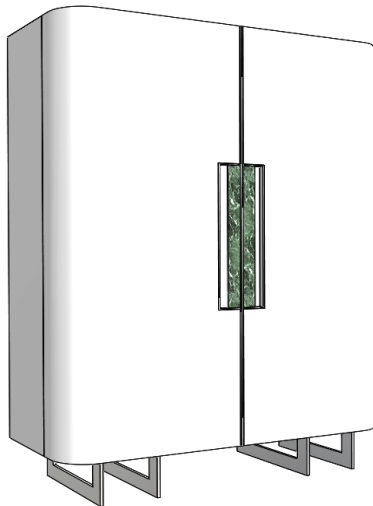

Bar Unit

MAJESTIC Bar 2x Doors Mirrored Back 1x Glass Shelf Metal Feet & Handle Detail		47 1/4"	63"	17 3/4"
STONE TOP & HANDLE DETAIL				
MAJE-132/1	Lacquer Structure w/ Polished Stainless Steel			
MAJE-132/2	Lacquer Structure w/ Polished Painted Stainless Steel			
MAJE-132/3	Lacquer Structure w/ Brass			
UPCHARGE	For Ceramic Instead of Stone			
NATURAL EBONY TOP & HANDLE DETAIL				
MAJE-133/1	Lacquer Structure w/ Polished Stainless Steel			
MAJE-133/2	Lacquer Structure w/ Polished Painted Stainless Steel			
MAJE-133/3	Lacquer Structure w/ Brass			
OAK FUME, RECON. EBONY OR EUCALYPTUS FRISE TOP & HANDLE DETAIL				
MAJE-134/1	Lacquer Structure w/ Polished Stainless Steel			
MAJE-134/2	Lacquer Structure w/ Polished Painted Stainless Steel			
MAJE-134/3	Lacquer Structure w/ Brass			
PLAIN EUCALYPTUS STAIN TOP & HANDLE DETAIL				
MAJE-135/1	Lacquer Structure w/ Polished Stainless Steel			
MAJE-135/2	Lacquer Structure w/ Polished Painted Stainless Steel			
MAJE-135/3	Lacquer Structure w/ Brass			
OAK OR WALNUT TOP & HANDLE DETAIL				
MAJE-136/1	Lacquer Structure w/ Polished Stainless Steel			
MAJE-136/2	Lacquer Structure w/ Polished Painted Stainless Steel			
MAJE-136/3	Lacquer Structure w/ Brass			
UPCHARGE	LED Lighting