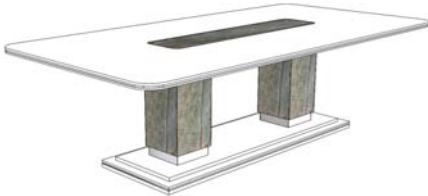

5 vol. / 1.089 m3 / 170 Kg

5 vol. / 0.891 m3 / 140 Kg

Dining

Description		Dimensions in Inches		
Item No.	Finish	W	H	D
MAJESTIC Dining Table Lacquer Top & Base Metal Apron/Column/Lower Base Details		118 1/8"	30"	47 1/4"
STONE TOP DETAIL & COLUMN				
MAJE-147/1	Lacquer Top & Base w/ Polished Stainless Steel			
MAJE-147/2	Lacquer Top & Base w/ Polished Painted Stainless Steel			
MAJE-147/3	Lacquer Top & Base w/ Brass			
UPCHARGE	For Ceramic Instead of Stone			
NATURAL EBONY TOP DETAIL & COLUMN				
MAJE-148/1	Lacquer Top & Base w/ Polished Stainless Steel			
MAJE-148/2	Lacquer Top & Base w/ Polished Painted Stainless Steel			
MAJE-148/3	Lacquer Top & Base w/ Brass			
OAK FUME, RECON. EBONY OR EUCALYPTUS FRISE TOP DETAIL & COLUMN				
MAJE-149/1	Lacquer Top & Base w/ Polished Stainless Steel			
MAJE-149/2	Lacquer Top & Base w/ Polished Painted Stainless Steel			
MAJE-149/3	Lacquer Top & Base w/ Brass			
PLAIN EUCALYPTUS STAIN TOP DETAIL & COLUMN				
MAJE-150/1	Lacquer Top & Base w/ Polished Stainless Steel			
MAJE-150/2	Lacquer Top & Base w/ Polished Painted Stainless Steel			
MAJE-150/3	Lacquer Top & Base w/ Brass			
OAK OR WALNUT TOP DETAIL & COLUMN				
MAJE-151/1	Lacquer Top & Base w/ Polished Stainless Steel			
MAJE-151/2	Lacquer Top & Base w/ Polished Painted Stainless Steel			
MAJE-151/3	Lacquer Top & Base w/ Brass			
MAJESTIC Dining Table Lacquer Top & Base Metal Apron/Column/Lower Base Details		94 1/2"	30"	47 1/4"
STONE TOP DETAIL & COLUMN				
MAJE-152/1	Lacquer Top & Base w/ Polished Stainless Steel			
MAJE-152/2	Lacquer Top & Base w/ Polished Painted Stainless Steel			
MAJE-152/3	Lacquer Top & Base w/ Brass			
UPCHARGE	For Ceramic Instead of Stone			
NATURAL EBONY TOP DETAIL & COLUMN				
MAJE-153/1	Lacquer Top & Base w/ Polished Stainless Steel			
MAJE-153/2	Lacquer Top & Base w/ Polished Painted Stainless Steel			
MAJE-153/3	Lacquer Top & Base w/ Brass			
OAK FUME, RECON. EBONY OR EUCALYPTUS FRISE TOP DETAIL & COLUMN				
MAJE-154/1	Lacquer Top & Base w/ Polished Stainless Steel			
MAJE-154/2	Lacquer Top & Base w/ Polished Painted Stainless Steel			
MAJE-154/3	Lacquer Top & Base w/ Brass			
PLAIN EUCALYPTUS STAIN TOP DETAIL & COLUMN				
MAJE-155/1	Lacquer Top & Base w/ Polished Stainless Steel			
MAJE-155/2	Lacquer Top & Base w/ Polished Painted Stainless Steel			
MAJE-155/3	Lacquer Top & Base w/ Brass			
OAK OR WALNUT TOP DETAIL & COLUMN				
MAJE-156/1	Lacquer Top & Base w/ Polished Stainless Steel			
MAJE-156/2	Lacquer Top & Base w/ Polished Painted Stainless Steel			
MAJE-156/3	Lacquer Top & Base w/ Brass			