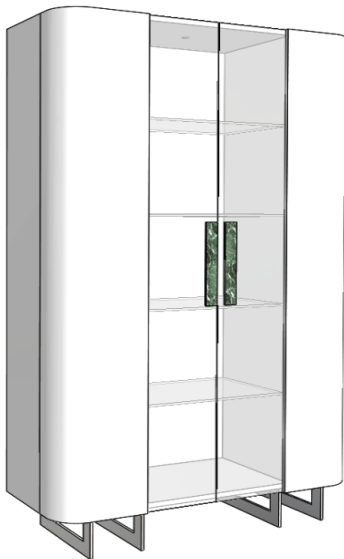

2 vol. / 0,864 m3 / 97 Kg

*** RECOMMENDED THAT UNIT BE ATTACHED TO WALL ***

Bar Unit

Description		Dimensions in Inches		
Item No.	Finish	W	H	D
MAJESTIC High Bar 4x Doors 2x Drawers 2x Glass Shelf Metal Feet & Handle Detail		78 3/4"	51 1/4"	17 3/4"
STONE TOP & HANDLE DETAIL				
MAJE-142/1	Lacquer Structure w/ Polished Stainless Steel			
MAJE-142/2	Lacquer Structure w/ Polished Painted Stainless Steel			
MAJE-142/3	Lacquer Structure w/ Brass			
UPCHARGE	For Ceramic Instead of Stone			
NATURAL EBONY TOP & HANDLE DETAIL				
MAJE-143/1	Lacquer Structure w/ Polished Stainless Steel			
MAJE-143/2	Lacquer Structure w/ Polished Painted Stainless Steel			
MAJE-143/3	Lacquer Structure w/ Brass			
OAK FUME, RECON. EBONY OR EUCALYPTUS FRISE TOP & HANDLE DETAIL				
MAJE-144/1	Lacquer Structure w/ Polished Stainless Steel			
MAJE-144/2	Lacquer Structure w/ Polished Painted Stainless Steel			
MAJE-144/3	Lacquer Structure w/ Brass			
PLAIN EUCALYPTUS STAIN TOP & HANDLE DETAIL				
MAJE-145/1	Lacquer Structure w/ Polished Stainless Steel			
MAJE-145/2	Lacquer Structure w/ Polished Painted Stainless Steel			
MAJE-145/3	Lacquer Structure w/ Brass			
OAK OR WALNUT TOP & HANDLE DETAIL				
MAJE-146/1	Lacquer Structure w/ Polished Stainless Steel			
MAJE-146/2	Lacquer Structure w/ Polished Painted Stainless Steel			
MAJE-146/3	Lacquer Structure w/ Brass			
UPCHARGE	LED Lighting			

*** RECOMMENDED THAT UNIT BE ATTACHED TO WALL ***

Vitrine

MAJESTIC Vitrine 2x Doors 4x Glass Shelves & 8x Oak Shelves Metal Feet & Handle Detail		47 1/4"	78 3/4"	17 3/4"
STONE HANDLE DETAIL				
MAJE-137/1	Lacquer Structure w/ Polished Stainless Steel			
MAJE-137/2	Lacquer Structure w/ Polished Painted Stainless Steel			
MAJE-137/3	Lacquer Structure w/ Brass			
UPCHARGE	For Ceramic Instead of Stone			