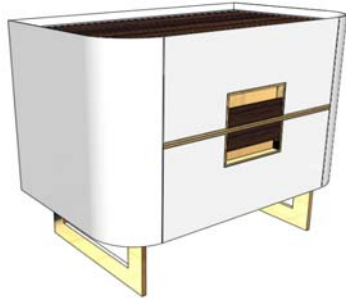

Bedroom

Description

Dimensions in Inches

Item No.	Finish	W	H	D

Night Stand
w/ 2x Drawers
Metal Feet & Handle Detail

27 1/2"   23 5/8"   17"

STONE TOP & HANDLE DETAIL

MAJE-101/1	Lacquer Structure w/ Polished Stainless Steel
MAJE-101/2	Lacquer w/ Polished Painted Stainless Steel
MAJE-101/3	Lacquer w/ Brass

NATURAL EBONY TOP & HANDLE DETAIL

MAJE-102/1	Lacquer Structure w/ Polished Stainless Steel
MAJE-102/2	Lacquer w/ Polished Painted Stainless Steel
MAJE-102/3	Lacquer w/ Brass

OAK FUME, RECON. EBONY OR EUCALYPTUS FRISE TOP & HANDLE DETAIL

MAJE-103/1	Lacquer Structure w/ Polished Stainless Steel
MAJE-103/2	Lacquer w/ Polished Painted Stainless Steel
MAJE-103/3	Lacquer w/ Brass

PLAIN EUCALYPTUS STAIN TOP & HANDLE DETAIL

MAJE-104/1	Lacquer Structure w/ Polished Stainless Steel
MAJE-104/2	Lacquer w/ Polished Painted Stainless Steel
MAJE-104/3	Lacquer w/ Brass

OAK OR WALNUT TOP & HANDLE DETAIL

MAJE-105/1	Lacquer Structure w/ Polished Stainless Steel
MAJE-105/2	Lacquer w/ Polished Painted Stainless Steel
MAJE-105/3	Lacquer w/ Brass

2 vol. / 1,167 m3 / 38 kg

Dresser
w/ 6x Drawers
Metal Feet & Handle Detail

78 3/4"   34 5/8"   19 5/8"

STONE TOP & HANDLE DETAIL

MAJE-106/1	Lacquer Structure w/ Polished Stainless Steel
MAJE-106/2	Lacquer w/ Polished Painted Stainless Steel
MAJE-106/3	Lacquer w/ Brass

NATURAL EBONY TOP & HANDLE DETAIL

MAJE-107/1	Lacquer Structure w/ Polished Stainless Steel
MAJE-107/2	Lacquer w/ Polished Painted Stainless Steel
MAJE-107/3	Lacquer w/ Brass

OAK FUME, RECON. EBONY OR EUCALYPTUS FRISE TOP & HANDLE DETAIL

MAJE-108/1	Lacquer Structure w/ Polished Stainless Steel
MAJE-108/2	Lacquer w/ Polished Painted Stainless Steel
MAJE-108/3	Lacquer w/ Brass

PLAIN EUCALYPTUS STAIN TOP & HANDLE DETAIL

MAJE-109/1	Lacquer Structure w/ Polished Stainless Steel
MAJE-109/2	Lacquer w/ Polished Painted Stainless Steel
MAJE-109/3	Lacquer w/ Brass

OAK OR WALNUT TOP & HANDLE DETAIL

MAJE-116/1	Lacquer Structure w/ Polished Stainless Steel
MAJE-116/2	Lacquer w/ Polished Painted Stainless Steel
MAJE-116/3	Lacquer w/ Brass