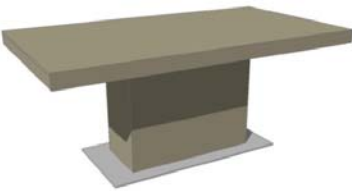

Lacquer Ends

2 vol. / 0,988 m3 / 99 kg