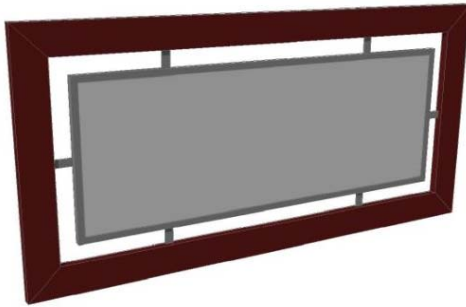

11 7/8"

MEDIA-348	All Lacquer
------------------	-------------

Occasional

Description

Dimensions in Inches

Item No.	Finish	W	H	D
----------	--------	---	---	---

MEDIALE Mirror

78 3/4"