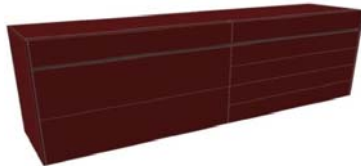

3 vol. / 2,205 m3 / 244 kg

MEDIALE Sideboard 40B Includes: Module B (MEDIA-319) Module C (MEDIA-320) Low Sideboard Top & Sides (MEDIA-315)			
		96 3/8"	21 5/8"
			32 1/2"
MEDIA-301	All Lacquer w/ Oak Interior		
MEDIA-337	Cutlery Insert 47 1/4"W		
MEDIA-333	Media Kit (View Accessories page for details)		
MEDIA-334	LED Lights		
MEDIA-335	RGB LED Lights (Multi-Color LED)