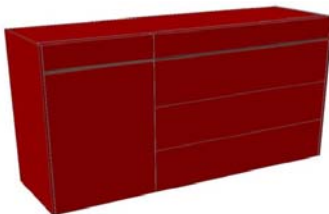

MEDIALE Sideboard 40H Includes:

Module E (MEDIA-332)
Module B (MEDIA-330)
High Sideboard Top & Sides (MEDIA-326)

72 1/2" 44 3/4" 21 5/8"

MEDIA-307	All Lacquer w/ Oak Interior			
MEDIA-336	Cutlery Insert 23 5/8"W			
MEDIA-337	Cutlery Insert 47 1/4"W			
MEDIA-334	LED Lights			
MEDIA-335	RGB LED Lights (Multi-Color LED)