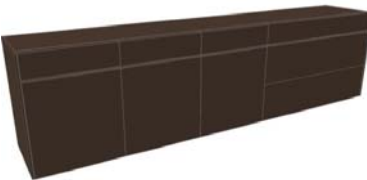

MEDIALE Sideboard 40F Includes:

Module E (MEDIA-322)
Module D (MEDIA-321)
Module B (MEDIA-319)
Low Sideboard Top & Sides (MEDIA-316)

120" 32 1/2" 21 5/8"

MEDIA-305	All Lacquer w/ Oak Interior	All Lacquer w/ Oak	All Lacquer w/ Oak	All Lacquer w/ Oak
MEDIA-336	Cutlery Insert 23 5/8"W			
MEDIA-337	Cutlery Insert 47 1/4"W			
MEDIA-333	Media Kit (View Accessories page for details)			
MEDIA-334	LED Lights			
MEDIA-335	RGB LED Lights (Multi-Color LED)			

4 vol. / 3,026 m3 / 584 kg

Pre-Designed High Sideboards

MEDIALE Sideboard 40G Includes:

Module D (MEDIA-331)
High Sideboard Top & Sides (MEDIA-325)

48 3/4" 44 3/4" 21 5/8"

MEDIA-306	All Lacquer w/ Oak Interior			
MEDIA-336	Cutlery Insert 23 5/8"W			
MEDIA-334	LED Lights			
MEDIA-335	RGB LED Lights (Multi-Color LED)