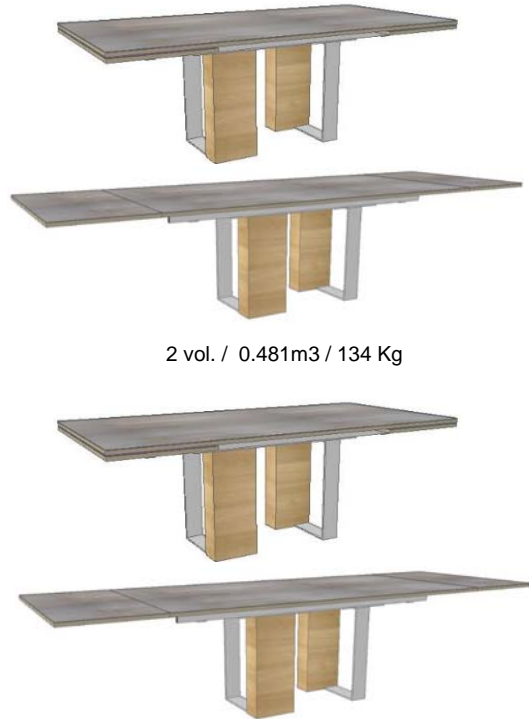

### MIOLA Extension Dining Table

w/ Satin Glass Top in Lacquer Frame  
Optional Lacquer Color

78 3/4"

30"

39 3/8"

2x - 19 5/8" Leafs

2 vol. / 0.481m3 / 134 Kg

MIOLA-119/1	Oak or Walnut w/ Stainless Steel
MIOLA-119/2	High Gloss or Matte Natural Ebony Feet w/ Stainless Steel
MIOLA-119/3	High Gloss or Matte Reconstituted Ebony Feet w/ Stainless Steel
MIOLA-119/4	High Gloss or Matte Eucalyptus Frise Feet w/ Stainless Steel
MIOLA-119/5	High Gloss or Matte Lacquer Feet w/ Stainless Steel

## Dining

2 vol. / 0.481m3 / 134 Kg

Description		Dimensions in Inches		
Item No.	Finish	W	H	D
<b>MIOLA Extension Dining Table</b> w/ Ceramic Top in Lacquer Frame Optional Lacquer Color		78 3/4"	30" 2x - 19 5/8" Leafs	39 3/8"