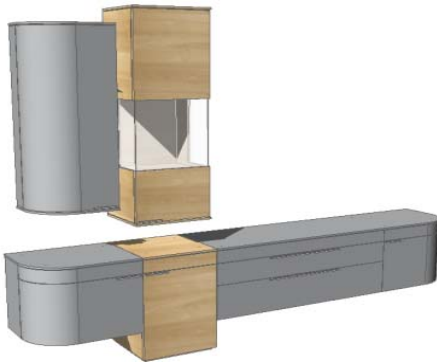

TV Space: 70 7/8" W
6 vol. / 2,818 m3 / 268 kg

MIOLA D Wall Unit- Wall Mounted

3x Lacquer Doors 2x Wood Door
1x Lacquer Drop Lid Door
1x Lacquer Drawer
7x Shelves

112 1/4"

84 5/8"

18 1/8"

MIOLA-113/1	Oak or Walnut w/ High Gloss Lacquer
MIOLA-113/2	Oak Or Walnut w/ Matte Lacquer
MIOLA-113/3	HG or Matte Natural Ebony w/ High Gloss Lacquer
MIOLA-113/4	HG or Matte Natural Ebony w/ Matte Lacquer
MIOLA-113/5	HG or Matte Reconstituted Ebony w/ High Gloss Lacquer
MIOLA-113/6	HG or Matte Reconstituted Ebony w/ Matte Lacquer
MIOLA-113/7	HG or Matte Eucalyptus Frise w/ High Gloss Lacquer
MIOLA-113/8	HG or Matte Eucalyptus Frise w/ Matte Lacquer

UPCHARGE	Spot & LED Lighting
UPCHARGE	SAT Repeater

Wall Modules

2 vol. / 1.683 m3 / 54 kg

MIOLA Curved Door Module

1x Lacquer Door
2x Lacquered Shelves

17 3/4"

43 3/8"

13 3/8"

MIOLA-114/1	High Gloss Lacquer
MIOLA-114/2	Matte Lacquer

2 vol. / 1.690 m3 / 60 kg

MIOLA Door Module

1x Wood Door
2x Wood Shelves

17 3/4"

51 1/4"

13 3/8"

MIOLA-115/1	Walnut or Oak
MIOLA-115/2	HG or Matte Natural Ebony
MIOLA-115/3	HG or Matte Reconstituted Ebony
MIOLA-115/4	HG or Matte Eucalyptus Frise

UPCHARGE	LED Lighting