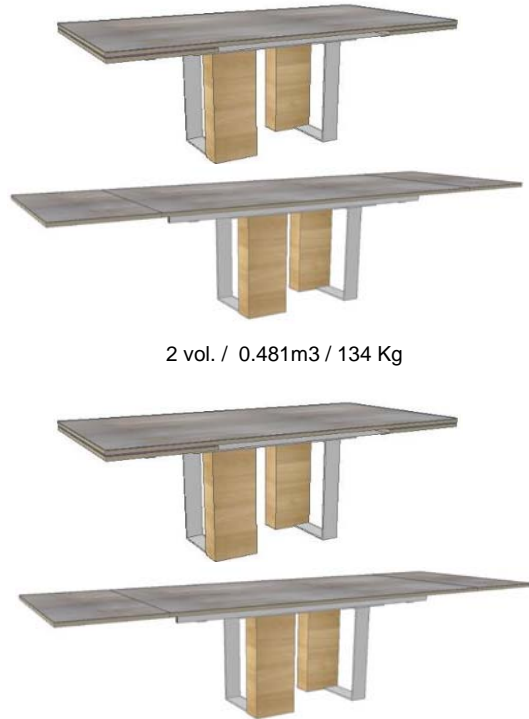

2 vol. / 0,481 m3 / 134 Kg

2 vol. / 0.481m3 / 134 Kg

2 vol. / 0.481m3 / 134 Kg

Dining

2 vol. / 0.481m3 / 134 Kg

Description		Dimensions in Inches		
Item No.	Finish	W	H	D
MIOLA Extension Dining Table w/ Ceramic Top in Lacquer Frame Optional Lacquer Color		78 3/4"	30"	39 3/8"
2x - 19 5/8" Leaves				