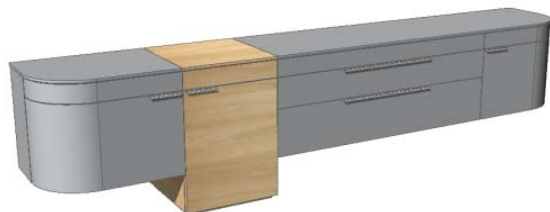

Media Cabinet

Description		Dimensions in Inches		
Item No.	Finish	W	H	D

1 vol. / 0.878 m3 / 139 kg

Mirror Image Available - Same Price

MIOLA B Media Cabinet- Wall Mounted

- 2x Lacquer Doors 1x Wood Door
- 1x Lacquer Drop Lid Door
- 1x Lacquer Drawer
- 3x Interior Shelves

112 1/4"   26 3/8"   18 1/8"

MIOLA-105/1	Oak or Walnut w/ High Gloss Lacquer			
MIOLA-105/2	Oak Or Walnut w/ Matte Lacquer			
MIOLA-105/3	HG or Matte Natural Ebony w/ High Gloss Lacquer			
MIOLA-105/4	HG or Matte Natural Ebony w/ Matte Lacquer			
MIOLA-105/5	HG or Matte Reconstituted Ebony w/ High Gloss Lacquer			
MIOLA-105/6	HG or Matte Reconstituted Ebony w/ Matte Lacquer			
MIOLA-105/7	HG or Matte Eucalyptus Frise w/ High Gloss Lacquer			
MIOLA-105/8	HG or Matte Eucalyptus Frise w/ Matte Lacquer			

UPCHARGE	LED Lights			
UPCHARGE	SAT Repeater