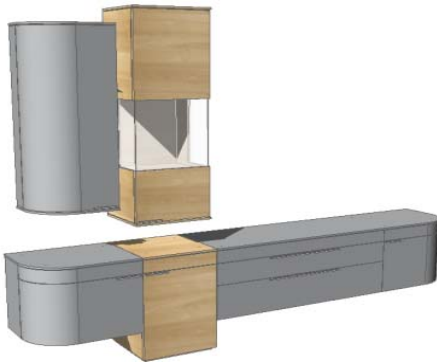

TV Space: 70 7/8" W
6 vol. / 2,818 m3 / 268 kg

Wall Modules

2 vol. / 1.683 m3 / 54 kg

MIOLA Curved Door Module

1x Lacquer Door				
2x Lacquered Shelves		17 3/4"	43 3/8"	13 3/8"

MIOLA-114/1	High Gloss Lacquer			
MIOLA-114/2	Matte Lacquer			

2 vol. / 1.690 m3 / 60 kg

MIOLA Door Module

1x Wood Door				
2x Wood Shelves		17 3/4"	51 1/4"	13 3/8"

MIOLA-115/1	Walnut or Oak			
MIOLA-115/2	HG or Matte Natural Ebony			
MIOLA-115/3	HG or Matte Reconstituted Ebony			
MIOLA-115/4	HG or Matte Eucalyptus Frise			

UPCHARGE	LED Lighting