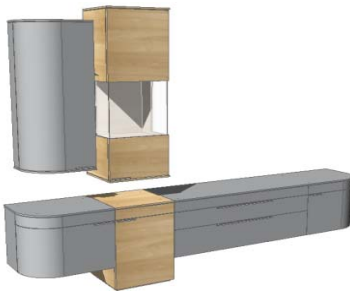

MIOLA D Wall Unit- Wall Mounted
3x Lacquer Doors 2x Wood Door
1x Lacquer Drop Lid Door & 1x Lacquer Drawer
7x Shelves
Stainless Steel Handles

112 1/4"   84 5/8"   18 1/8"

FINISH OPTIONS		
MIOLA-113/1	Eucalyptus Frise, Ash Burl or Natural Rosewood	
MIOLA-113/2	Tulip Wood	
MIOLA-113/3	Reconstituted Ebony, Oak Fume or Reconstituted Rosewood	
MIOLA-113/4	Natural Ebony	
MIOLA-113/5	Eucalyptus Stain	
MIOLA-113/6	Oak or Walnut (5% or 30% Sheen)	
MIOLA-113/7	All Lacquer	

TV Space: 70 7/8" W
6 vol. / 2,818 m3 / 268 kg

UPCHARGE	Spot & LED Lighting
UPCHARGE	SAT Repeater