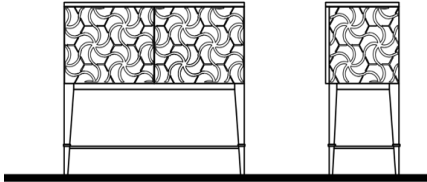

ALEXANDER BLACK OR OLIVE AVANGARDE ARE THE ONLY MARBLE OPTIONS

MOBi

CONSOLES

CONSOLES	Description		Dimensions in Inches		
	Item No.	Finish	W	H	D

TEXTURED FRONTS & SIDES

ALHAMBRA Console
 Wood Legs & Gold Laminate Accents (Only Color Available)
 2x Doors, Pull-out Shelf & Glass Shelves
 41" 35 1/2" 16 1/2"