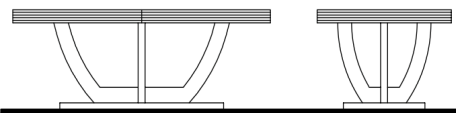

GUSTAV Extension Dining Table
Lacquer Pedestal

86 5/8" 29 1/2" 45 1/4"
1x 19 5/8" Center Extension

GUST-200/W	Walnut	
GUST-200/O	Oak	
GUST-200/WB	Walnut Burl	
GUST-200/PW	Pyramid Walnut	

CENTER EXTENSION INCLUDES APRON

HAREM Extension Dining Table

78 3/4" 29 1/2" 39 3/8"
1x 19 5/8" Center Extension

HARE-200/W	Walnut	
HARE-200/O	Oak	
HARE-200/PW	Pyramid Walnut	

HOUSTON Extension Dining Table
Lacquer Table Apron

86 5/8" 29 1/2" 45 1/4"
1x 19 5/8" Center Extension