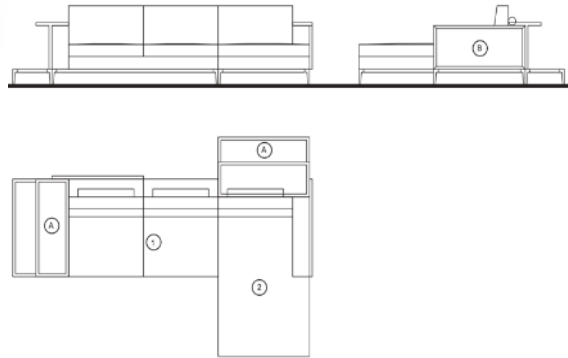

TORINO 1 Arm Module (Left or Right) - Single Seat

Wood Legs

38 1/2"   31 1/2"   38 1/2"

FABRIC

TORI-950/W/F Walnut

LEATHER

TORI-950/W/L Walnut

TORINO 1 Arm Module (Left or Right) - Double Seat

Wood Legs

78 3/4"   31 1/2"   38 1/2"

FABRIC

TORI-951/W/F Walnut

LEATHER

TORI-951/W/L Walnut

TORINO Armless Module - Single Seat

Wood Legs

31 1/2"   31 1/2"   38 1/2"

FABRIC

TORI-952/W/F Walnut

LEATHER

TORI-952/W/L Walnut