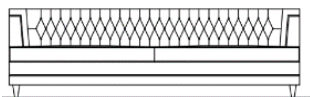

BOSTON 1 Sofa

Wood Legs

98 1/2"   27 1/2"   34"

FABRIC

BOST-915/W/F Walnut

BOST-915/O/F Oak

LEATHER

BOST-915/W/L Walnut

BOST-915/O/L Oak