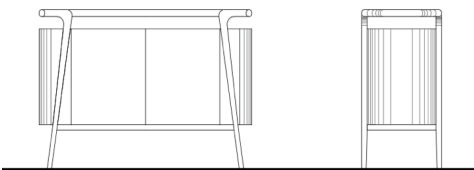

TROPICANA Console
 Glass Top over Textured Design

63" 36 1/2" 16 1/2"

TEXTURED TOP

TROP-150/W	Walnut
TROP-150/O	Oak
TROP-150/PW	Pyramid Walnut

VERSUS Console
 2x Doors & Interior Shelf

53" 36" 19 1/2"

VERS-150/W	Ceramic Top w/ Walnut
VERS-150/O	Ceramic Top w/ Oak