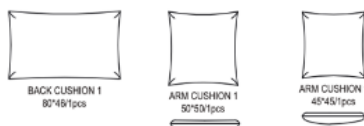

ALEX-952/W/L2 Leather w/ Walnut Back & Legs

ALEXANDRA Armless Module - Double Seat

Texture Panel/ Frame
Wood Legs

63" 31 1/2" 38"

FABRIC

ALEX-953/W/F1 Fabric w/ Fabric Back & Walnut Legs

ALEX-953/W/F2 Fabric w/ Walnut Back & Legs