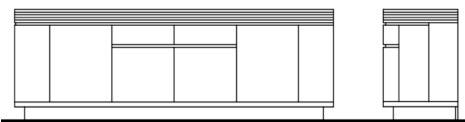

TEXTURED TOP APRON