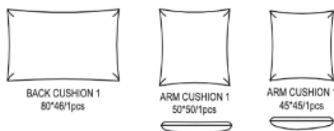

MANHATTAN Corner Module

Slatted Panel/ Frame (Black Slats)
Wood Legs

38"   31 1/2"   38"

FABRIC	
MANH-954/W/F1	Fabric w/ Fabric Back & Walnut Legs
MANH-954/W/F2	Fabric w/ Walnut Back & Legs
MANH-954/O/F1	Fabric w/ Fabric Back & Oak Legs
MANH-954/O/F2	Fabric w/ Oak Back & Legs
MANH-954/PW/F	Fabric w/ Pyramid Walnut Back

LEATHER	
MANH-954/W/L1	Leather w/ Leather Back & Walnut Legs
MANH-954/W/L2	Leather w/ Walnut Back & Legs
MANH-954/O/L1	Leather w/ Leather Back & Oak Legs
MANH-954/O/L2	Leather w/ Oak Back & Legs
MANH-954/PW/L	Leather w/ Pyramid Walnut Back