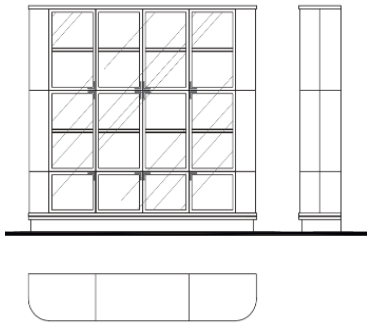

LIBRARY	Description		Dimensions in Inches		
	Item No.	Finish	W	H	D

MANHATTAN Library - Composition #2

Metal Handle & Accents
18x Doors, LED Lights

98 1/2"   34"   35 1/2"

MANH-511/W	Walnut
MANH-511/O	Oak
MANH-511/PW	Pyramid Walnut

MANHATTAN LIBRARY - MODULE COMPONENTS