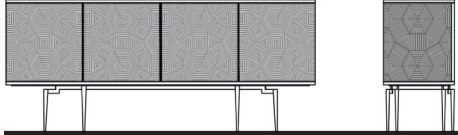

SIDEBOARDS	Description		Dimensions in Inches		
	Item No.	Finish	W	H	D

TEXTURED CASE