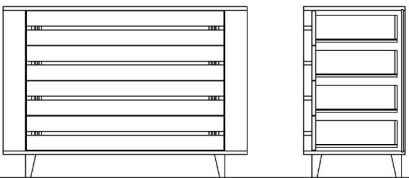

VALENCIA Dresser
4x Drawers

47"   35 1/2"   19 1/2"

VALE-700/W	Walnut
VALE-700/O	Oak
VALE-700/PW	Pyramid Walnut