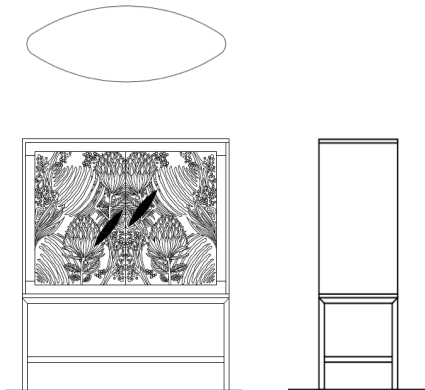

39 1/2" 65 1/2" 20 1/2"

ROSA-400/L	Lacquer
ROSA-400/W	All Walnut

TEXTURED CASE

ROSALINDA Cabinet
 Metal Plinth
 2x Doors, Interior Glass Shelves, Pull Out Tray
 LED Lighting

50" 55 1/2" 19"

ROSA-402/L	Lacquer
ROSA-402/WB	Walnut Burl