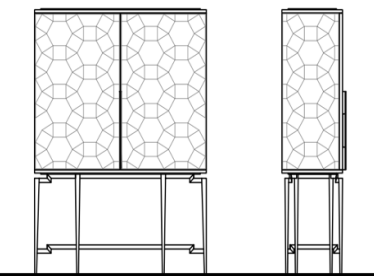

43 1/2" 67" 19 1/2"

CHAR-400/S	Sapelle Interior Only
CHAR-400/W	Walnut Interior Only
CHAR-400/O	Oak Interior Only
CHAR-400/PW	Pyramid Walnut Interior Only

TEXTURED CASE

Wood Case w/ Metal Legs

CHAR-401/S	Walnut
CHAR-401/W	Oak
CHAR-401/O	Pyramid Walnut
CHAR-401/PW	High Gloss Sheen for any Wood Option