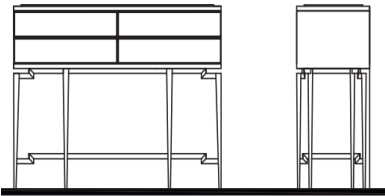

CONSOLES	Description		Dimensions in Inches		
	Item No.	Finish	W	H	D

NIKEA Console
Metal Legs & Accents, Lacquer Drawer Fronts
Glass Top, 4x Drawers

44 1/2"   35 1/2"   15 1/2"

NIKE-150/L	Lacquer
NIKE-150/W	Walnut
NIKE-150/O	Oak
NIKE-150/PW	Pyramid Walnut