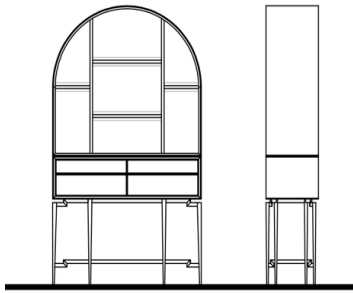

NIKEA Cabinet

Fabric Pattern in Ultrasuede Colors w/ Metal Legs & Hardware
2x Doors, 2x Interiors Drawers & LED Lighting

45" 63" 16"

NIKE-400/W	Walnut
NIKE-400/O	Oak

VITRINES & CABINETS

Description		Dimensions in Inches		
Item No.	Finish	W	H	D