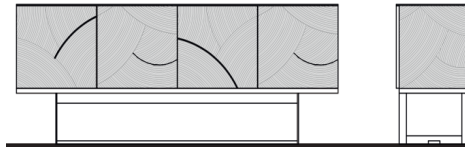

TEXTURED CASE & TOP