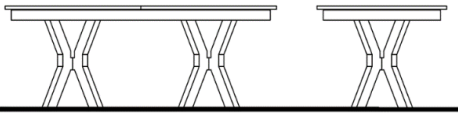

DINING TABLE	Description		Dimesions in Inches		
	Item No.	Finish	W	H	D

SCOTCH Dining Table

88 5/8" 29 1/2" 45 1/4"

SCOT-200/W	Walnut
SCOT-200/O	Oak
SCOT-200/PW	Pyramid Walnut

SHANGHAI Dining Table

Wood or Lacquer Pedestal
Metal Base

94 1/2" 30" 45 1/2"

TROP-200/W	Walnut
TROP-200/O	Oak
TROP-200/PW	Pyramid Walnut

106 1/4" 30" 47 1/4"

TROP-201/W	Walnut
TROP-201/O	Oak
TROP-201/PW	Pyramid Walnut

TROPICANA Round Dining Table

Glass Top over Textured Design

69 1/4" 30" 69 1/4"

TROP-202/W	Walnut
TROP-202/O	Oak
TROP-202/PW	Pyramid Walnut

DINING TABLE	Description		Dimensions in Inches		
	Item No.	Finish	W	H	D

VALENCIA Dining Table

86 5/8" 30" 41 3/8"
 1x 19 5/8" Center Extension