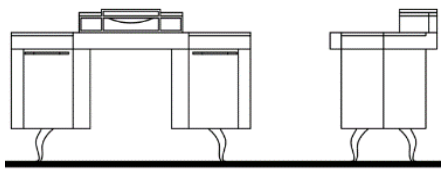

DESKS	Description		Dimensions in Inches		
	Item No.	Finish	W	H	D

NEXT Desk
Metal Legs & Accents, Upholstered Leather Top Pad (Only Mobi Leathers - No Mastrotto)
3x Storage Compartments on Desk Top
2x Doors & 1x Drawer

62"   36"   27 1/2"