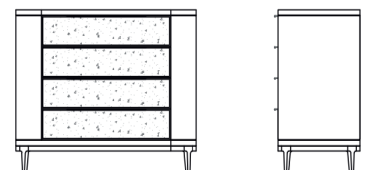

MANHATTAN Dresser

Lacquer Sides, Fabric Upholstered Top & Drawer Fronts in Ultrasuede or Faux Leather
Wood Top Trim & Legs
4x Drawers

43 1/2"   35 1/2"   19 1/2"

MANH-700/W/F	Walnut
MANH-700/O/F	Oak
MANH-700/PW/F	Pyramid Walnut

CAN BE PRODUCED W/ WOOD TOP - NO CHANGE IN PRICE