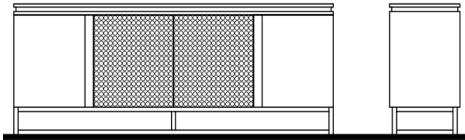

TEXTURED CENTER DOORS

CHOCOLATE Sideboard
Wood Legs
4x Doors - Lacquered Center Doors & Interior Drawer & Shelves

89 1/8"   33 1/2"   19 5/8"

CHOC-250/W	Walnut
CHOC-250/O	Oak
CHOC-250/PW	Pyramid Walnut
CHOC-250/WB	Walnut Burl

DEDUCT	To Remove 1x Interior Drawer