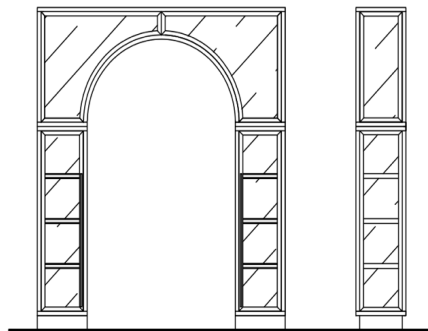

BOLOGNA Cabinet
Metal Accents
2x Doors & LED Lighting

78"   90 1/2"   15 1/2"

BOLO-401/W	Walnut
BOLO-401/O	Oak