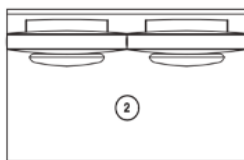

ALEXANDRA Armless Module - Double Seat

Texture Panel/ Frame
Wood Legs

63" 31 1/2" 38"

FABRIC

ALEX-953/W/F1 Fabric w/ Fabric Back & Walnut Legs

ALEX-953/W/F2 Fabric w/ Walnut Back & Legs