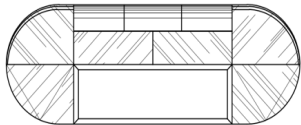

ARIA Desk

Metal Legs & Accents, Upholstered Leather Top Pad (Only Mobi Leathers - No Mastrotto)
3x Storage Compartments on Desk Top & Wire Management
1x Drawer & 2x Doors

61"   34"   25"

ARIA-500/W	Walnut
ARIA-500/O	Oak
ARIA-500/PW	Pyramid Walnut

ARIA Executive Desk

Metal Legs & Accents, Upholstered Leather Top Pad (Only Mobi Leathers - No Mastrotto)
3x Storage Compartments on Desk Top & Wire Management
8x Drawers

98 1/2"   34"   35 1/2"

ARIA-501/W	Walnut
ARIA-501/O	Oak
ARIA-501/PW	Pyramid Walnut