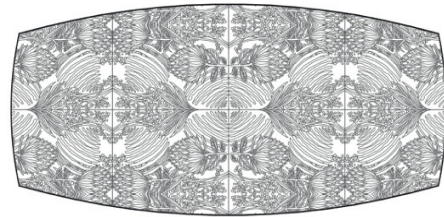

TROPICANA Dining Table

Glass Top over Textured Design

94 1/2"   30"   45 1/2"

TROP-200/W	Walnut
TROP-200/O	Oak
TROP-200/PW	Pyramid Walnut