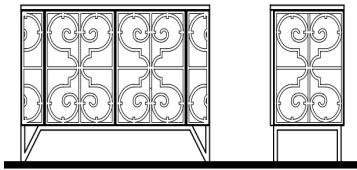

TEXTURED CASE/TOP

GRANADA Console
Metal Legs
2x Doors & Interior Shelf
49"   34"   19"

GRAN-150/PW	Pyramid Walnut
GRAN-150/WB	Walnut Burl