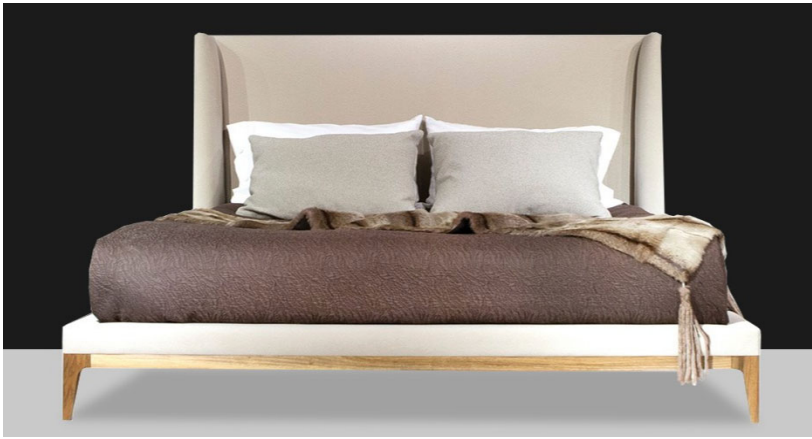

MOBI

BEDS

BEDS	Description		Dimensions in Inches		
	Item No.	Finish	W	H	D

CLOUD Queen Size Bed

Upholstered Headboard/ Bedframe
Bedframe /Feet in Wood

66 1/2" 49" 88 1/2"

FABRIC	
CLOU-599/W/F	Walnut
CLOU-599/O/F	Oak