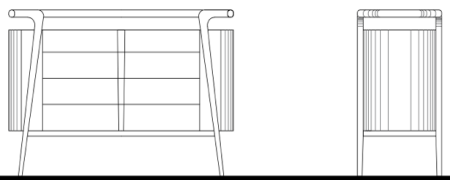

VERSUS Dresser 5x Drawers		53"	36"	19 1/2"
VERS-700/W	Ceramic Top w/ Walnut			
VERS-700/O	Ceramic Top w/ Oak			

VERS-701/W	Marble Top w/ Walnut			
VERS-701/O	Marble Top w/ Oak			

ALEXANDER BLACK OR OLIVE AVANGARDE ARE THE ONLY MARBLE OPTIONS FOR THIS TOP