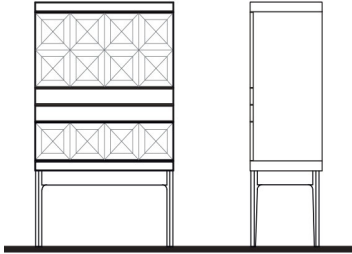

REFELCT Cabinet
Lacquer Fronts, Metal Hardware
Wooden Case & Legs
2x Doors & 3x Drawers

36"   59"   18"

REFL-400/W	Walnut
REFL-400/O	Oak
REFL-400/PW	Pyramid Walnut