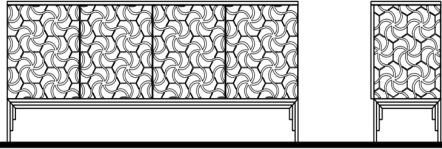

SIDEBOARDS	Description		Dimensions in Inches		
	Item No.	Finish	W	H	D

ALHAMBRA Sideboard
Metal Legs & Gold Laminate Accents (Only Color Available)
4x Doors, 1x Interior Drawer & Shelves

81 7/8"   35 1/2"   19 1/2"

ALHA-250/PW	Pyramid Walnut
ALHA-250/WB	Walnut Burl

DEDUCT	To Remove 1x Interior Drawer