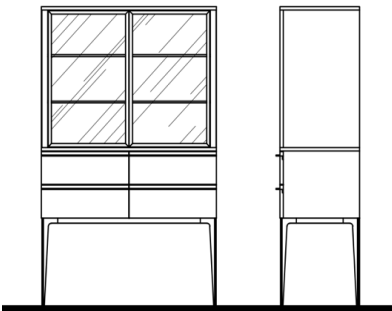

CHARM Cabinet

Lacquer Case w/ Metal Legs
2x Doors, 4x Drawers & Interior Glass Shelves

43 1/2"   67"   19 1/2"

CHAR-400/S	Sapelle Interior Only
CHAR-400/W	Walnut Interior Only
CHAR-400/O	Oak Interior Only
CHAR-400/PW	Pyramid Walnut Interior Only

TEXTURED CASE

Wood Case w/ Metal Legs

CHAR-401/S	Walnut
CHAR-401/W	Oak
CHAR-401/O	Pyramid Walnut
CHAR-401/PW	High Gloss Sheen for any Wood Option