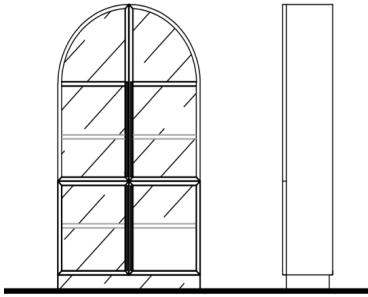

78" 90 1/2" 15 1/2"

BOLO-400/W	Walnut
BOLO-400/O	Oak

BOLOGNA Cabinet
 Metal Accents
 2x Doors & LED Lighting

78" 90 1/2" 15 1/2"

BOLO-401/W	Walnut
BOLO-401/O	Oak

VITRINES & CABINETS

Description		Dimensions in Inches		
Item No.	Finish	W	H	D