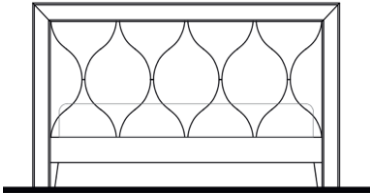

BEDS	Description		Dimensions in Inches		
	Item No.	Finish	W	H	D

TULIP Queen Size Bed

Upholstered Headboard
Headboard Trim& Accent /Bedframe / Feet in Wood
73 1/2"   43 1/2"   82 1/2"

FABRIC	
TULI-599/W/F	Walnut
TULI-599/O/F	Oak
LEATHER	
TULI-599/W/L	Walnut
TULI-599/O/L	Oak

TULIP King Size Bed

Upholstered Headboard
Headboard Trim& Accent /Bedframe / Feet in Wood
89 1/2"   43 1/2"   82 1/2"

FABRIC	
TULI-600/W/F	Walnut
TULI-600/O/F	Oak
LEATHER	
TULI-600/W/L	Walnut
TULI-600/O/L	Oak

TULIP California King Size Bed

Upholstered Headboard
Headboard Trim& Accent /Bedframe / Feet in Wood
85 1/2"   43 1/2"   87"

FABRIC	
TULI-601/W/F	Walnut
TULI-601/O/F	Oak
LEATHER	
TULI-601/W/L	Walnut
TULI-601/O/L	Oak