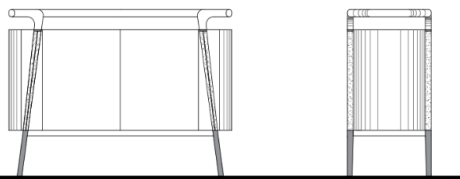

VERSUS Console w/ Leather
Leather Wrapped Legs w/ Metal Sabots (Only Mobi Leathers - No Mastrotto)
2x Doors & Interior Shelf

53"   36"   19 1/2"

VERS-152/W	Ceramic Top w/ Walnut
VERS-152/O	Ceramic Top w/ Oak

VERS-153/W	Marble Top w/ Walnut
VERS-153/O	Marble Top w/ Oak

ALEXANDER BLACK OR OLIVE AVANGARDE ARE THE ONLY MARBLE OPTIONS FOR THIS TOP