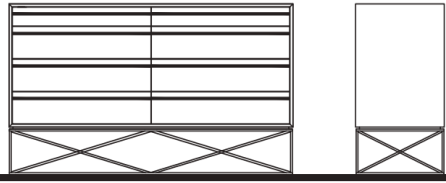

NIGHTSTAND, DRESSER & TALL CHEST

Description		Dimensions in Inches		
Item No.	Finish	W	H	D

TOULON Double Dresser
Metal Legs
8x Drawers

63"   35 1/2"   19 1/2"

TOUL-701/W	Walnut
TOUL-701/O	Oak