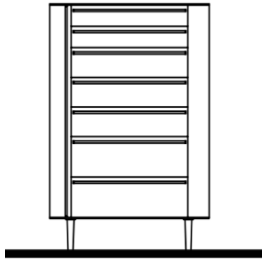

NIGHTSTAND, DRESSER & TALL CHEST

Description		Dimensions in Inches		
Item No.	Finish	W	H	D

VERSA High Chest Metal Legs 4x Drawers & 2x Doors		32 1/2"	45 1/2"	21"
VERSA-800/W	Walnut			
VERSA-800/O	Oak			
VERSA-800/PW	Pyramid Walnut			

VERSA PLUS Nightstand Lacquer Top & Metal Plinth 2x Drawers		25 1/2"	23 1/2"	15 1/2"
VERSA-651/W	Walnut			
VERSA-651/O	Oak			
VERSA-651/PW	Pyramid Walnut			

WOOD TOP AVAILABLE AT SAME PRICE