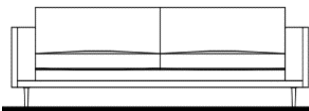

LOFT Sofa Wood Legs		98 1/2"	29 1/2"	35 1/2"
FABRIC				
LOFT-915/W/F	Walnut			
LOFT-915/O/F	Oak			
LOFT-915/PW/F	Pyramid Walnut			

LEATHER				
LOFT-915/W/L	Walnut			
LOFT-915/O/L	Oak			
LOFT-915/PW/L	Pyramid Walnut