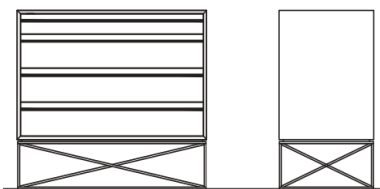

TOULON Dresser Metal Legs 4x Drawers		39 1/2"	35 1/2"	19 1/2"
TOUL-700/W	Walnut			
TOUL-700/O	Oak