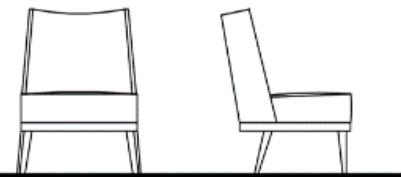

FEZ Chair

Wood Legs

25"   31 1/2"   27 1/2"

FABRIC

FEZ-901/W/F Walnut

FEZ-901/O/F Oak

LEATHER

FEZ-901/W/L Walnut

FEZ-901/O/L Oak