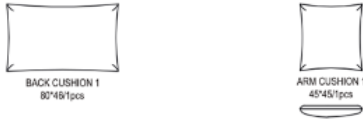

ALEXANDRA Armless Module - Single Seat

Texture Panel/ Frame
Wood Legs

31 1/2" 31 1/2" 38"

FABRIC

ALEX-952/W/F1 Fabric w/ Fabric Back & Walnut Legs

ALEX-952/W/F2 Fabric w/ Walnut Back & Legs

LEATHER

ALEX-952/W/L1 Leather w/ Leather Back & Walnut Legs