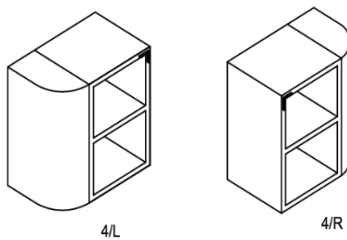

4/L

4/R

MANHATTAN Library Module 4L/4R

Metal Handles & Accents
Curved End Module - 1x Door

28 1/2"   30 1/2"   17 1/2"

MANH-515/W	Walnut
MANH-515/O	Oak
MANH-515/PW	Pyramid Walnut

MANHATTAN Library Module 5

Metal Handles & Accents
Center Module - 1x Door

19 1/2"   30 1/2"   17 1/2"

MANH-516/W	Walnut
MANH-516/O	Oak