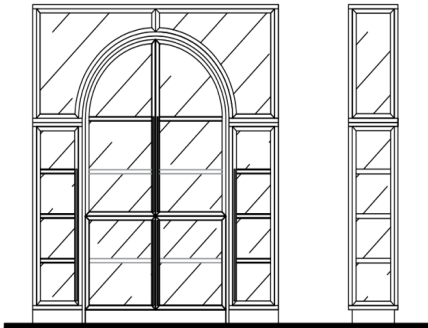

BOLOGNA Cabinet
Metal Accents
6x Doors & LED Lighting

78"   90 1/2"   15 1/2"

BOLO-400/W	Walnut
BOLO-400/O	Oak