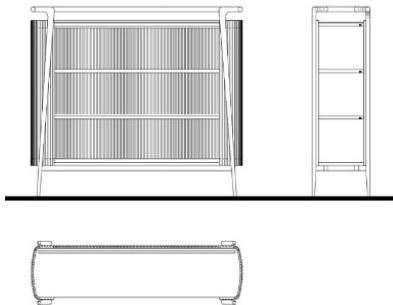

21 1/2" 59" 1"

RITM-520/L	Lacquer			
-------------------	---------	--	--	--

LIBRARY

VERSUS Library

Solid Wood Legs
2x Doors, 3x Drawers, Interior Lighting & Shelves

73" 60" 20"

VERS-510/W	Ceramic Top w/ Walnut			
-------------------	-----------------------	--	--	--