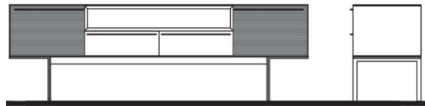

MEDIA CABINETS	Description		Dimensions in Inches		
	Item No.	Finish	W	H	D

TEXTURED FRONT