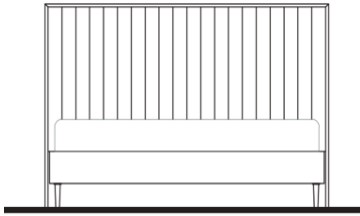

VERSA King Size Bed

Upholstered Headboard
Headboard Trim/ Bedframe in Wood
Feet in Metal

81 1/2"   50"   89 1/2"

FABRIC	
VERSA-597/W/F	Walnut
VERSA-597/O/F	Oak
VERSA-597/PW/F	Pyramid Walnut

LEATHER	
VERSA-597/W/L	Walnut
VERSA-597/O/L	Oak
VERSA-597/PW/L	Pyramid Walnut

VERSA California King Size Bed

Upholstered Headboard
Headboard Trim/ Bedframe in Wood
Feet in Metal

77 1/2"   50"   93 1/2"

FABRIC	
VERSA-598/W/F	Walnut
VERSA-598/O/F	Oak
VERSA-598/PW/F	Pyramid Walnut

LEATHER	
VERSA-598/W/L	Walnut
VERSA-598/O/L	Oak
VERSA-598/PW/L	Pyramid Walnut