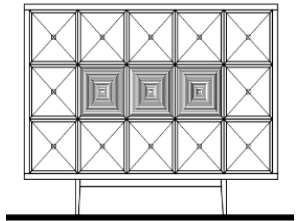

BIBLA Bookcase
3x Doors

78"   56 1/2"   15 1/2"

BIBL-510/W	Walnut
BIBL-510/O	Oak
BIBL-510/PW	Pyramid Walnut

TEXTURED FRONTS