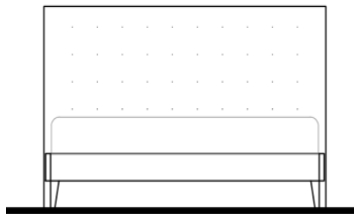

BEDS	Description		Dimensions in Inches		
	Item No.	Finish	W	H	D

RAJA Queen Size Bed

Upholstered Headboard
Headboard Trim/ Bedframe/ Feet in Wood

67 1/2"   38 1/2"   87 1/2"

FABRIC	
RAJA-599/W/F	Walnut
RAJA-599/O/F	Oak
RAJA-599/PW/F	Pyramid Walnut

LEATHER	
RAJA-599/W/L	Walnut
RAJA-599/O/L	Oak
RAJA-599/PW/L	Pyramid Walnut

RAJA King Size Bed

Upholstered Headboard
Headboard Trim/ Bedframe/ Feet in Wood

83"   38 1/2"   87 1/2"

FABRIC	
RAJA-600/W/F	Walnut
RAJA-600/O/F	Oak
RAJA-600/PW/F	Pyramid Walnut

LEATHER	
RAJA-600/W/L	Walnut
RAJA-600/O/L	Oak
RAJA-600/PW/L	Pyramid Walnut

RAJA California King Size Bed

Upholstered Headboard
Headboard Trim/ Bedframe/ Feet in Wood

79"   38 1/2"   91 1/2"

FABRIC	
RAJA-601/W/F	Walnut
RAJA-601/O/F	Oak
RAJA-601/PW/F	Pyramid Walnut

LEATHER	
RAJA-601/W/L	Walnut
RAJA-601/O/L	Oak
RAJA-601/PW/L	Pyramid Walnut