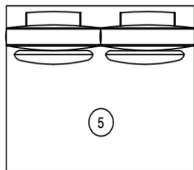

SOFAS & SECTIONALS

Item No.	Description	Dimesions in Inches		
		W	H	D
	CASABLANCA 1 Arm Module (Left or Right)- Single Seat Wood Legs	36 1/2"	31 1/2"	36 1/2"
	FABRIC			
	CASA-950/W/F Walnut			
	LEATHER			
	CASA-950/W/L Walnut			
	CASABLANCA Armless Module - Single Seat Wood Legs	31 1/2"	31 1/2"	36 1/2"
	FABRIC			
	CASA-952/W/F Walnut			
	LEATHER			
	CASA-952/W/L Walnut			
	CASABLANCA Armless Module - Double Seat Wood Legs	41"	31 1/2"	36 1/2"
	FABRIC			
	CASA-953/W/F Walnut			
	LEATHER			
	CASA-953/W/L Walnut			
	CASABLANCA Corner Module Wood Legs	41"	31 1/2"	36 1/2"
	FABRIC			
	CASA-954/W/F Walnut			
	LEATHER			
	CASA-954/W/L Walnut			
	CASABLANCA Chaise Lounge Wood Legs	36 1/2"	31 1/2"	61"
	FABRIC			
	CASA-955/W/F Walnut			
	LEATHER			
	CASA-955/W/L Walnut			
	CASABLANCA Ottoman Wood Legs	31 1/2"	15 1/2"	31 1/2"
	FABRIC			
	CASA-956/W/F Walnut			
	LEATHER			
	CASA-956/W/L Walnut			