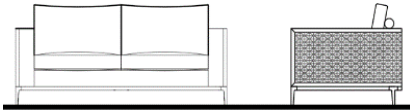

ALEXANDRA Sofa

Texture Panel/ Frame
Wood Legs

71 1/2" 31 1/2" 38"

FABRIC

ALEX-915/W/F1 Fabric w/ Fabric Back & Walnut Legs

ALEX-915/W/F2 Fabric w/ Walnut Back & Legs