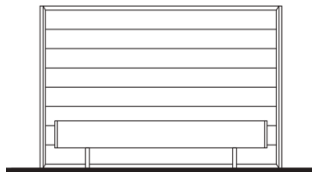

BEDS	Description		Dimensions in Inches		
	Item No.	Finish	W	H	D

TOULON Queen Size Bed

Upholstered Headboard
Headboard Trim /Bedframe in Wood

71 1/2"   47"   82 1/2"

FABRIC	
TOUL-599/W/F	Walnut
TOUL-599/O/F	Oak
LEATHER	
TOUL-599/W/L	Walnut
TOUL-599/O/L	Oak