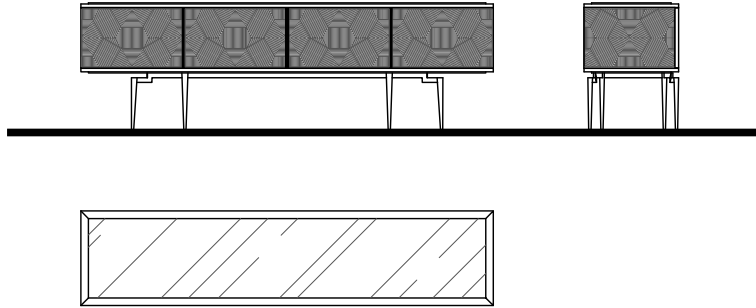

NIKEA
TV UNIT

MATTE WALNUT	MATTE OAK	MATTE WALNUT PYRAMID	MATTE WALNUT BURL	HIGH GLOSS

UPCHARGE FOR MARBLE TOP:

Material: Matte Lacquer
Leg: Metal

1.09 m³

W:86" D:19 1/2" H:26 1/2"