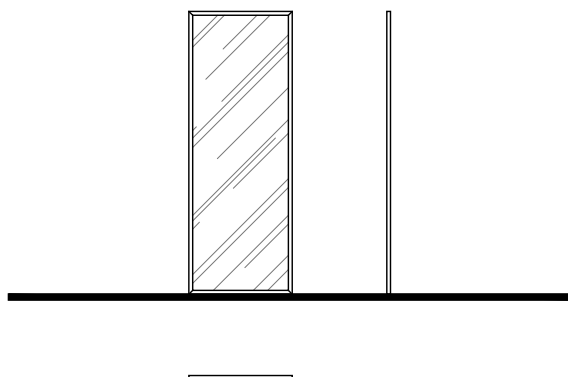

Material: Aluminium / Glass

W:21 1/2" D:1" H:29 1/2"

RITMO
METAL DOOR

MATTE WALNUT	MATTE OAK	MATTE WALNUT PYRAMID	MATTE WALNUT BURL	HIGH GLOSS

Material: Aluminium / Glass

W:21 1/2" D:1" H:59"

RITORNO

SOFA