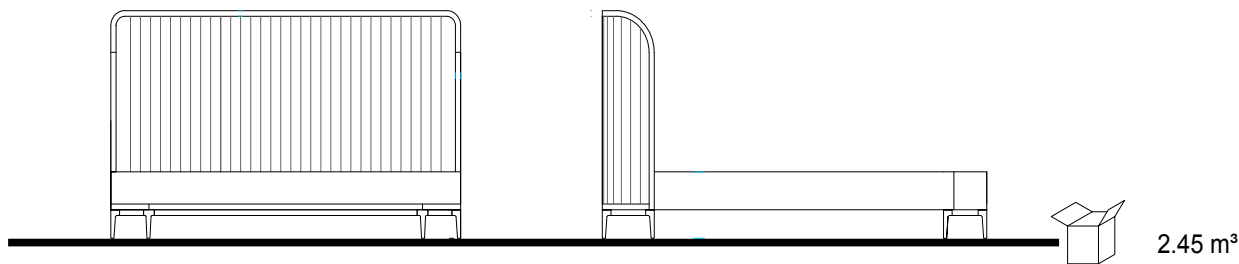

2.45 m³

Material: Matte Solid Walnut
Upholstery: Fabric

MANHATTAN BED

Queen size = W:69" H:47 1/4" D:87 1/2"

Cal King Size = W:80 3/4" H:47 1/4" D:91 3/4"

King Size = W:84 5/8" H:47 1/4" D:87 1/2"

		MATTE WALNUT	MATTE OAK	MATTE WALNUT PYRAMID	MATTE WALNUT BURL	HIGH GLOSS
QUEEN SIZE	FABRIC					
CAL.KING SIZE	FABRIC					
KING SIZE	FABRIC					
QUEEN SIZE	LEATHER					
CAL.KING SIZE	LEATHER					
KING SIZE	LEATHER					