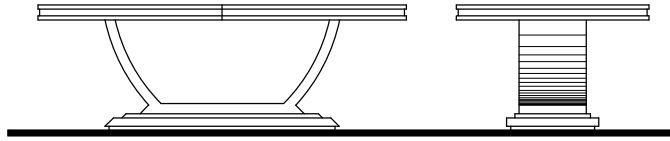

MATTE WALNUT	MATTE OAK	MATTE WALNUT PYRAMID	MATTE WALNUT BURL	HIGH GLOSS

Material: Matte Walnut Burl & Fabric
Leg: Metal

1.53 m³

W:95 1/2" D:21 1/2" H:36"

KOS
DINING TABLE

MATTE WALNUT	MATTE OAK	MATTE WALNUT PYRAMID	MATTE WALNUT BURL	HIGH GLOSS