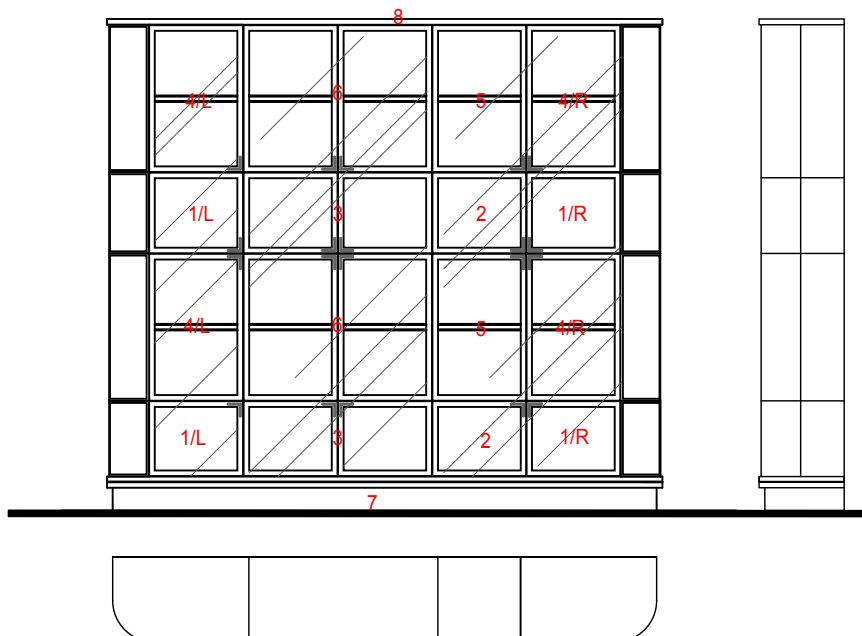

MANHATTAN
LIBRARY
MODULS

W:115 1/2" D:17 1/2" H:102 1/2"

Material: Matte Walnut Pyramid / Glass Door