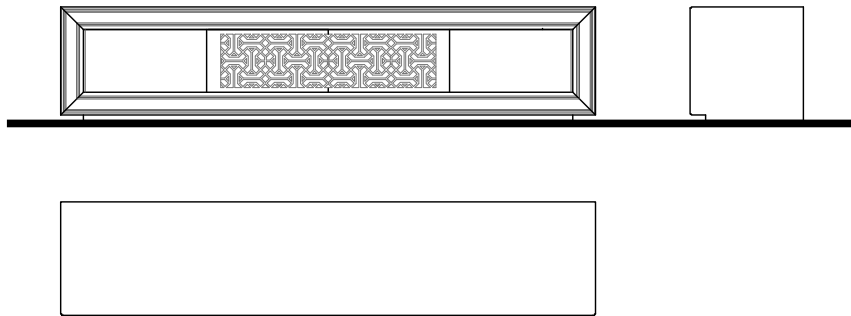

W:45 1/2" D:3" H:29"

OTTOMAN
TV UNIT

MATTE WALNUT	MATTE OAK	MATTE WALNUT PYRAMID	MATTE WALNUT BURL	HIGH GLOSS

Material: Matte Walnut

1.22 m³

W:111 1/2" D:23 1/2" H:23 1/2"

OTTOMAN
COFFEE TABLE

MATTE WALNUT	MATTE OAK	MATTE WALNUT PYRAMID	MATTE WALNUT BURL	HIGH GLOSS