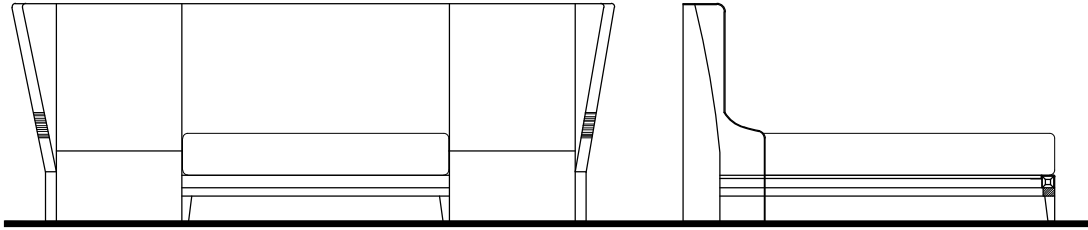

FLORIDA BED

Queen size = W:139" H:51 1/4" D:88 1/2"

Cal King Size = W:150 3/4" H:51 1/4" D:93"

King Size = W:154 3/4" H:51 1/4" D:88 1/2"

		MATTE WALNUT	MATTE OAK	MATTE WALNUT PYRAMID	MATTE WALNUT BURL	HIGH GLOSS
QUEEN SIZE	FABRIC					
CAL.KING SIZE	FABRIC					
KING SIZE	FABRIC					
QUEEN SIZE	LEATHER					
CAL.KING SIZE	LEATHER					
KING SIZE	LEATHER					

1=1.16 m³
2=1.13 m³

Material: HG Lacquer / HG Dark Stained Walnut
Upholstery: Fabric

FLORIDA NIGHTSTAND

MATTE WALNUT	MATTE OAK	MATTE WALNUT PYRAMID	MATTE WALNUT BURL	HIGH GLOSS