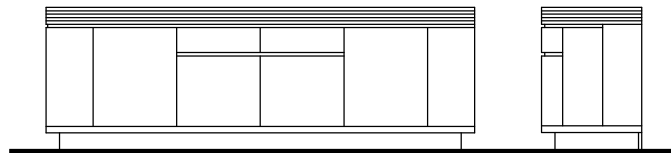

HOUSTON
SIDEBOARD

MATTE WALNUT	MATTE OAK	MATTE WALNUT PYRAMID	MATTE WALNUT BURL	HIGH GLOSS

1.53 m³

Material: HG Dark Stained Walnut & Lacquer

W:101" D:23 1/2" H:33 1/2"