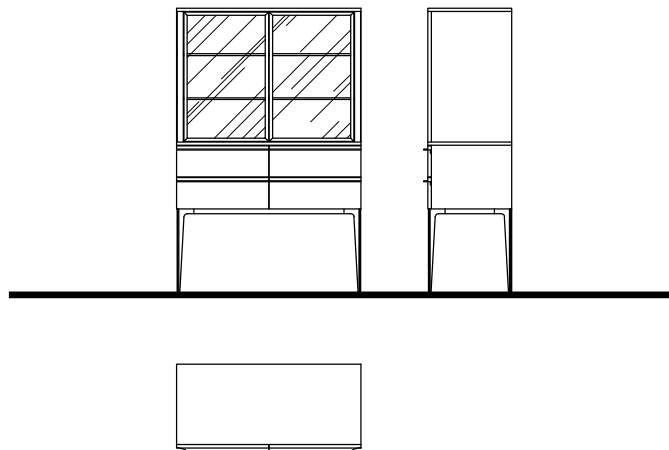

MATTE WALNUT	MATTE OAK	MATTE WALNUT PYRAMID	MATTE WALNUT BURL	HIGH GLOSS

Material: Matte Walnut & Leather Top
Leg: Metal

0.45 m³

W:51" D:29 1/2" H:34"

CHARM
CABINET

MATTE WALNUT	MATTE OAK	MATTE WALNUT PYRAMID	MATTE WALNUT BURL	HIGH GLOSS