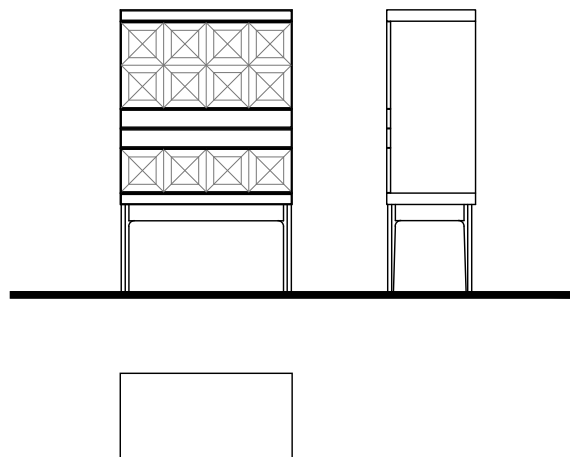

MATTE WALNUT	MATTE OAK	MATTE WALNUT PYRAMID	MATTE WALNUT BURL	HIGH GLOSS

Material: Matte Walnut

0.72 m³

W:43 1/2" D:19 1/2" H:35 1/2"

REFLECT
CABINET

MATTE WALNUT	MATTE OAK	MATTE WALNUT PYRAMID	MATTE WALNUT BURL	HIGH GLOSS