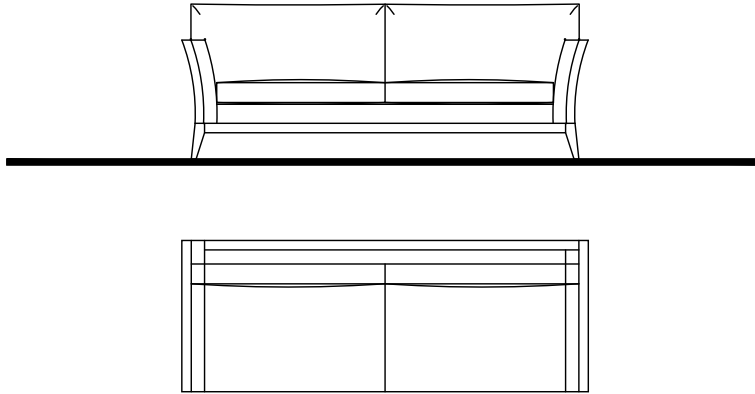

PITTSBURGH
SOFA

MATTE WALNUT	MATTE OAK	MATTE WALNUT PYRAMID	MATTE WALNUT BURL	HIGH GLOSS

Material: Walnut
Upholstery: Fabric

1.66 m³

W:84 1/2" D:31 1/2" H:32 1/2"