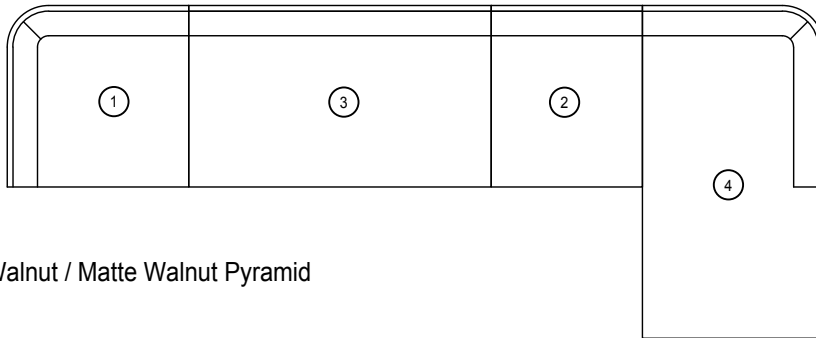

2.00 m³

W:101" D:38" H:31 1/2"

MANHATTAN CORNER SOFA

Material: Matte Solid Walnut / Matte Walnut Pyramid
Upholstery: Fabric

W:170" D:69 1/2" H:31 1/2"

MANHATTAN 1 ARM MODULE

	MATTE WALNUT	MATTE OAK	MATTE WALNUT PYRAMID	MATTE WALNUT BURL	HIGH GLOSS
WOOD BACK					
FABRIC BACK					