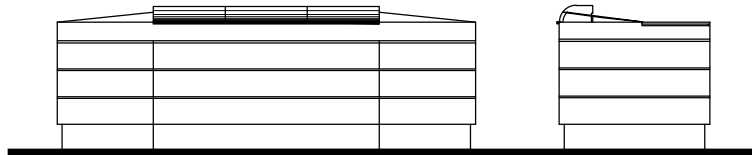

Material: Matte Pyramid Walnut & Leather Top
Leg: Metal

1.40 m³

W:61" D:25" H:34"

ARIA
OFFICE DESK

MATTE WALNUT	MATTE OAK	MATTE WALNUT PYRAMID	MATTE WALNUT BURL	HIGH GLOSS

Material: Matte Pyramid Walnut

1=1.24 m³
2=1.05 m³