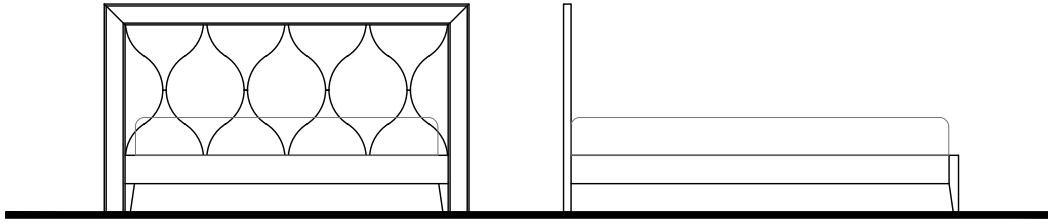

TULIP BED

Queen size = W:73 5/8" H:43 3/8" D:82 5/8"

Cal King Size = W:85 1/2" H:43 3/8" D:87"

King Size = W:89 3/8" H:43 3/8" D:82 5/8"

		MATTE WALNUT	MATTE OAK	MATTE WALNUT PYRAMID	MATTE WALNUT BURL	HIGH GLOSS
FABRIC	QUEEN SIZE					
	CAL. KING SIZE					
	KING SIZE					
LEATHER	QUEEN SIZE					
	CAL. KING SIZE					
	KING SIZE					