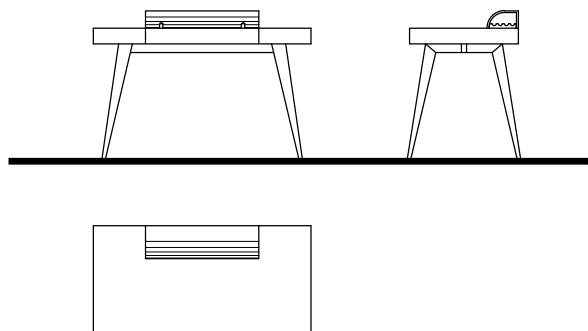

APRIL
DESK

MATTE WALNUT	MATTE OAK	MATTE WALNUT PYRAMID	MATTE WALNUT BURL	HIGH GLOSS

Material: Matte Walnut & Leather Top

1=0.27 m³
2=1.66 m³

W:51" D:26 1/2" H:33 1/2"