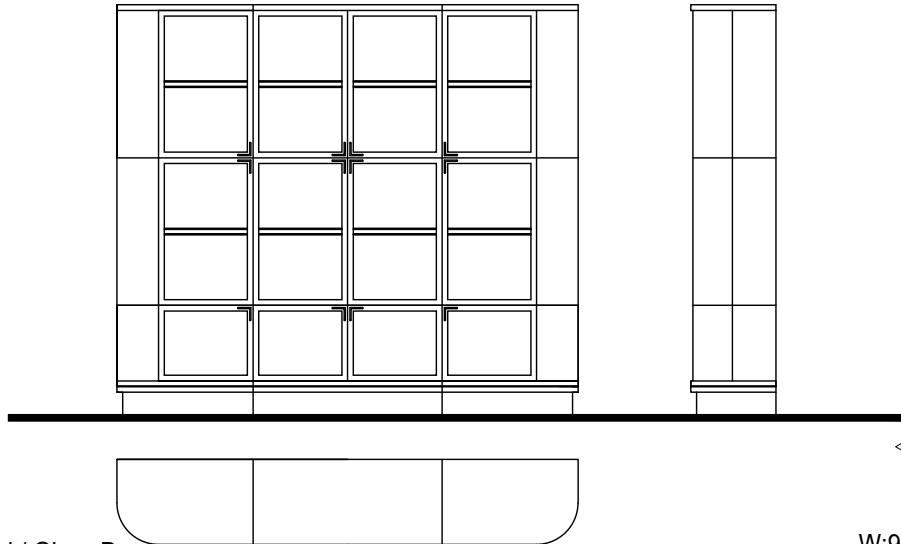

MANHATTAN
LIBRARY

MATTE WALNUT	MATTE OAK	MATTE WALNUT PYRAMID	MATTE WALNUT BURL	HIGH GLOSS

- 1=0.76 m³
- 2=0.52 m³
- 3=0.57 m³
- 4=0.54 m³

W:96" D:17 1/2" H:85 1/2"

Material: Matte Walnut Pyramid / Glass Door