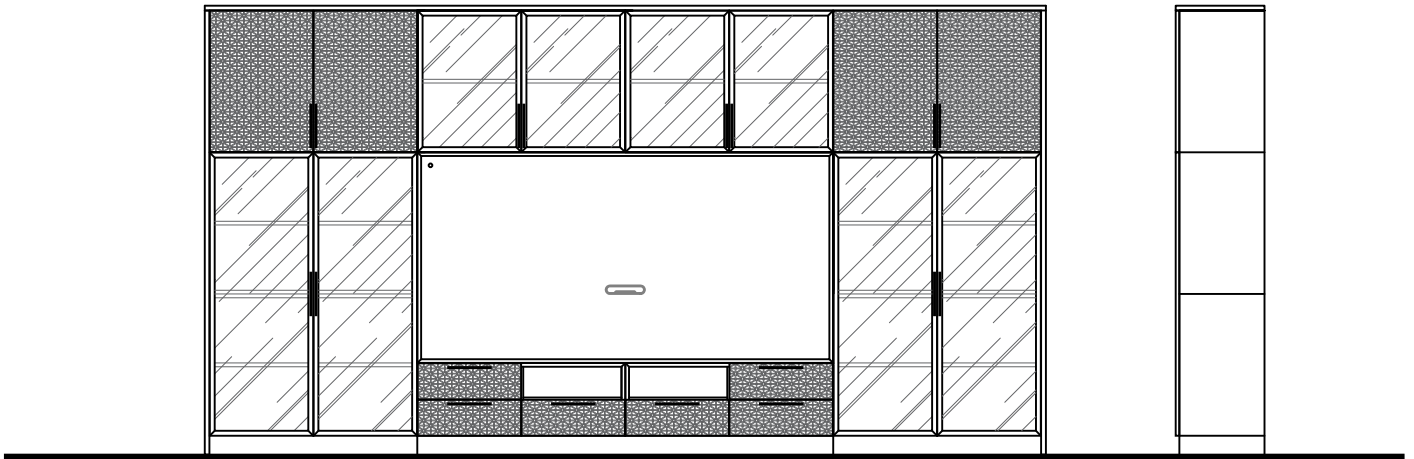

RITMO WALL SYSTEM

	MATTE WALNUT	MATTE OAK	MATTE WALNUT PYRAMID	MATTE WALNUT BURL	HIGH GLOSS
H:175					

1=1.46 m³

2=1.46 m³

3=1.46 m³

4=1.46 m³

5=1.55 m³

6=1.80 m³

Material: Matte Walnut / Matte Lacquer

W:175 H:93 1/2" D:17 1/2"