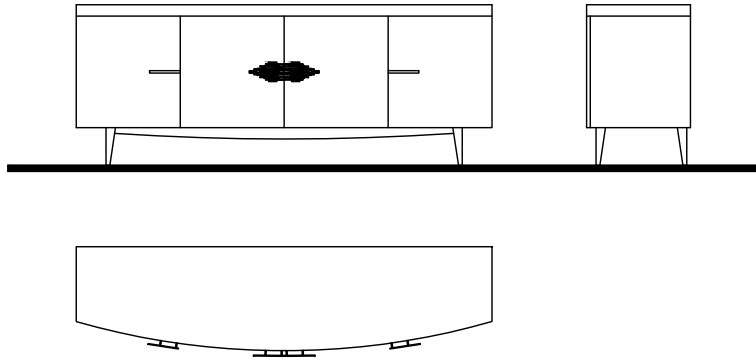

SHANGHAI
SIDEBOARD

MATTE WALNUT	MATTE OAK	MATTE WALNUT PYRAMID	MATTE WALNUT BURL	HIGH GLOSS

Material: High Gloss Pyramid Walnut

1.21 m³

W:86 1/2" D:21 1/2" H:33 1/2"

SHANGHAI
DINING TABLE

	MATTE WALNUT	MATTE OAK	MATTE WALNUT PYRAMID	MATTE WALNUT BURL	HIGH GLOSS
W: 86 5/8"					
W: 94 1/2"