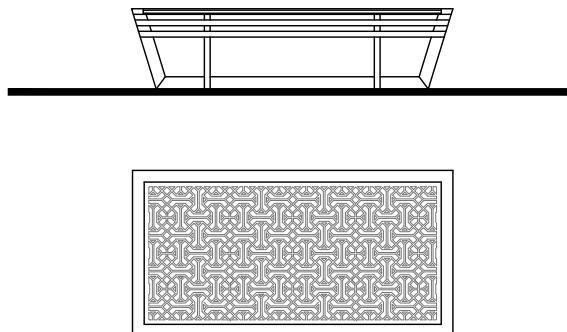

W:45 1/2" D:3" H:29"

OTTOMAN
TV UNIT

MATTE WALNUT	MATTE OAK	MATTE WALNUT PYRAMID	MATTE WALNUT BURL	HIGH GLOSS

Material: Matte Walnut

1.22 m³

W:111 1/2" D:23 1/2" H:23 1/2"

OTTOMAN
COFFEE TABLE

MATTE WALNUT	MATTE OAK	MATTE WALNUT PYRAMID	MATTE WALNUT BURL	HIGH GLOSS