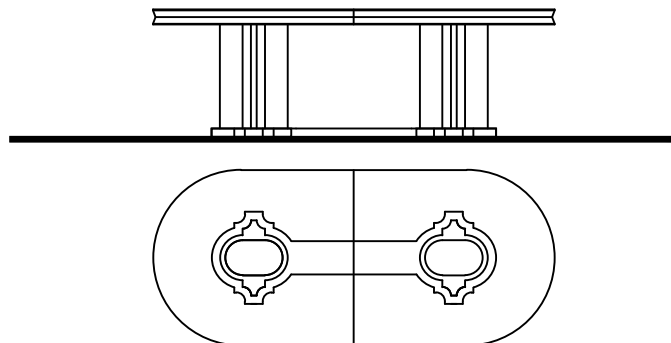

GUSTAV
DINING TABLE

MATTE WALNUT	MATTE OAK	MATTE WALNUT PYRAMID	MATTE WALNUT BURL	HIGH GLOSS

Material: Matte Walnut Burl & Matte Lacquer

W:94 1/2"+19 1/2" D:41 1/2" H:30"