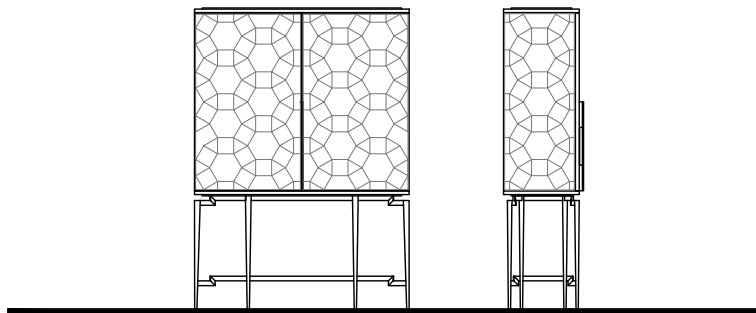

NIKEA
CABINET

MATTE WALNUT	MATTE OAK	MATTE WALNUT PYRAMID	MATTE WALNUT BURL	HIGH GLOSS

Material: Matte Walnut Fabric
Upholstery: Fabric
Leg: Metal

1.16 m³

W:45" D:16" H:63"