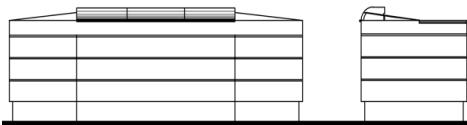

DESKS	Description		Dimensions in Inches			INFO SHEET
	Item No.	Finish	W	H	D	

APRIL Desk

Top Storage Compartment & Wire Management
1x Drawer

51"   33 1/2"   26 1/2"

APRI-500/W	Walnut	0
APRI-500/O	Oak	0
APRI-500/PW	Pyramid Walnut	0

ARIA Desk

Metal Legs & Accents, Upholstered Leather Top Pad (Only Mobi Leathers - No Mastrotto)
3x Storage Compartments on Desk Top & Wire Management
1x Drawer & 2x Doors

61"   34"   25"

ARIA-500/W	Walnut	0
ARIA-500/O	Oak	0
ARIA-500/PW	Pyramid Walnut	0

ARIA Executive Desk

Metal Legs & Accents, Upholstered Leather Top Pad (Only Mobi Leathers - No Mastrotto)
3x Storage Compartments on Desk Top & Wire Management
8x Drawers

98 1/2"   34"   35 1/2"

ARIA-501/W	Walnut	0
ARIA-501/O	Oak	0
ARIA-501/PW	Pyramid Walnut	0

CANYON Desk

Upholstered Leather Top Pad (Only Mobi Leathers - No Mastrotto)
7x Drawers with Lacquer Fronts, Wood Handles
Metal Accents in Polished Stainless Steel

61"   30"   25 1/2"

CANY-500/W	Walnut	0
CANY-500/O	Oak	0
CANY-500/L	Lacquer	0

TEXTURED SIDES

CASTLE Desk

Metal Legs, Lacquer Accents, Upholstered Leather Top Pad (Only Mobi Leathers - No Mastrotto)
Top Storage Compartment & Wire Management
2x Drawers

51"   34"   29 1/2"

CAST-500/W	Walnut	0
CAST-500/O	Oak	0
CAST-500/PW	Pyramid Walnut	0