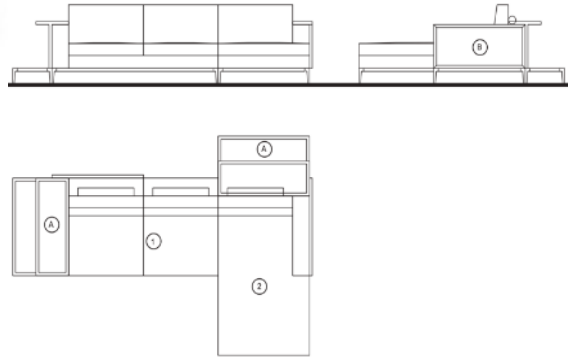

TORINO 1 Arm Module (Left or Right) - Single Seat
Wood Legs

38 1/2"   31 1/2"   38 1/2"

FABRIC			
TORI-950/W/F	Walnut		0

LEATHER			
TORI-950/W/L	Walnut		0

TORINO 1 Arm Module (Left or Right) - Double Seat
Wood Legs

70 7/8"   31 1/2"   38 1/2"

FABRIC			
TORI-951/W/F	Walnut		0

LEATHER			
TORI-951/W/L	Walnut		0