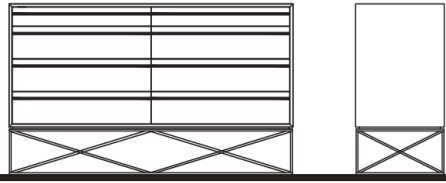

NIGHTSTAND, DRESSER & TALL CHEST

Description		Dimensions in Inches			INFO SHEET
Item No.	Finish	W	H	D	

TOULON Double Dresser
Metal Legs
8x Drawers

63"   35 1/2"   19 1/2"

TOUL-701/W	Walnut	0
TOUL-701/O	Oak	0