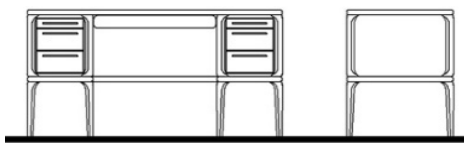

ARIA Executive Desk

Metal Legs & Accents, Upholstered Leather Top Pad (Only Mobi Leathers - No Mastrotto)
3x Storage Compartments on Desk Top & Wire Management
8x Drawers

98 1/2"   34"   35 1/2"

ARIA-501/W	Walnut	0
ARIA-501/O	Oak	0
ARIA-501/PW	Pyramid Walnut	0

CANYON Desk

Upholstered Leather Top Pad (Only Mobi Leathers - No Mastrotto)
7x Drawers with Lacquer Fronts, Wood Handles
Metal Accents in Polished Stainless Steel

61"   30"   25 1/2"

CANY-500/W	Walnut	0
CANY-500/O	Oak	0
CANY-500/L	Lacquer	0