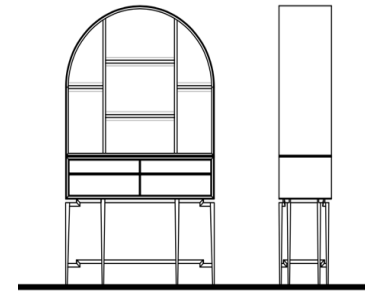

NIKEA Showcase Cabinet

Wood Case, Upholstered Fabric Back & Lacquer Drawers
Metal Legs & Hardware
4 Drawers, 4x Shelves & LED Lighting

45"   63"   16"

NIKE-401/W	Walnut	0
NIKE-401/O	Oak	0

UPCHARGE	Wood Drawer Fronts (No Lacquer)	0