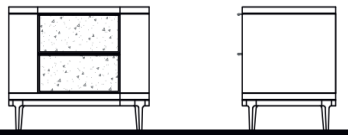

MANHATTAN Nightstand

Lacquer Sides, Fabric Upholstered Top & Drawer Fronts in Switch Fabric or Faux Leather
Wood Top Trim & Legs
2x Drawers

29 1/2"   23 1/2"   19 1/2"

MANH-650/W/F	Walnut	0
MANH-650/O/F	Oak	0
MANH-650/PW/F	Pyramid Walnut	0

CAN BE PRODUCED W/ WOOD TOP - NO CHANGE IN PRICE