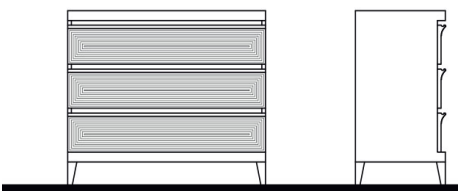

TEXTURED FRONTS

RAJA Dresser 4x Drawers		43 1/2"	35 1/2"	19 1/2"	
RAJA-700/W	Walnut				0
RAJA-700/O	Oak				0
RAJA-700/PW	Pyramid Walnut				0