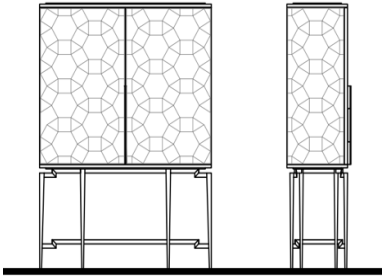

VITRINES & CABINETS

Description		Dimensions in Inches			INFO SHEET
Item No.	Finish	W	H	D	

NIKEA Cabinet

Fabric Pattern in Switch Fabric Colors w/ Metal Legs & Hardware
2x Doors, 2x Interiors Drawers & LED Lighting

45"   63"   16"

NIKE-400/W	Walnut	0
NIKE-400/O	Oak	0