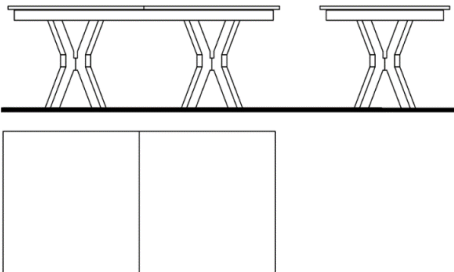

VALENCIA Dining Table

86 5/8"   30"   41 3/8"

1x 19 5/8" Center Extension

VALE-200/W	Walnut	0
VALE-200/O	Oak	0
VALE-200/PW	Pyramid Walnut	0