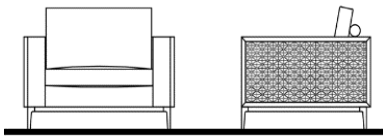

CASABLANCA Chair
Texture Panel/ Frame
Wood Legs

44"   31 1/2"   38"

FABRIC			
CASA-900/W/F	Walnut		0