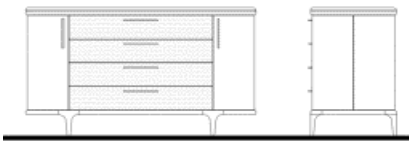

PERA Dresser 2x Doors & 4x Drawers with Faux Leather Upholstered Fronts (Limited Faux Options) Sides/Back in Lacquer w/ Wood Feet		55"	36 1/2"	20 1/2"	

PERA-700/W	Marble Top w/ Walnut				0
PERA-700/O	Marble Top w/ Oak				0

PERA-701/W	Matte Lacquered Top w/ Walnut				0
PERA-701/O	Matte Lacquered Top w/ Oak				0

ALEXANDER BLACK OR OLIVE AVANGARDE ARE THE ONLY MARBLE OPTIONS

UPCHARGE	Leather Fronts (Mastrotto)				0