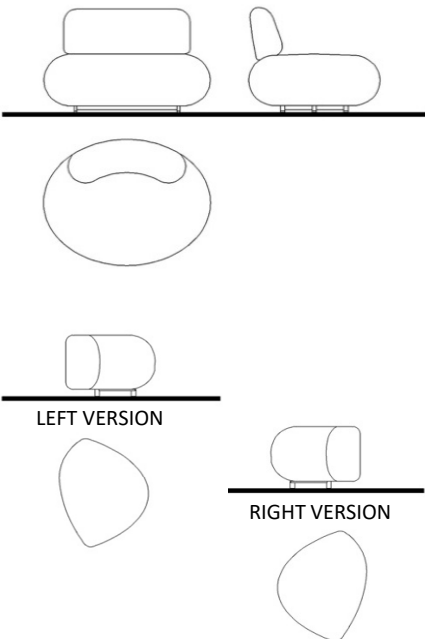

MAG Chair 1x Back Cushion, Chair available in Modest Fabric Only Metal Legs (SMHG4 ONLY)		47"	30 1/2"	37 1/2"	
MAG-900/F	Fabric				0
MAG Ottoman - Left & Right Ottoman available in Modest Fabric Only Metal Legs (SMHG4 ONLY)		31"	17 1/2"	23 1/2"	
MAG-950/F	Fabric (Right Module)				0
MAG-951/F	Fabric (Left Module)				0