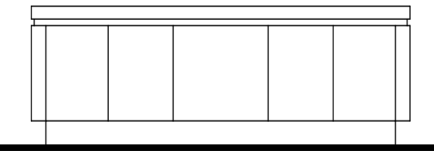

CANOE Sideboard

Laminate Metal Accent Details
4x Doors, 3x Drawers & Interior Shelves

101 1/2"   33 1/2"   19 5/8"

CANO-250/W	Walnut	0
CANO-250/O	Oak	0
CANO-250/PW	Pyramid Walnut	0
CANO-250/WB	Walnut Burl	0

DEDUCT	To Remove 1x Interior Drawer	0