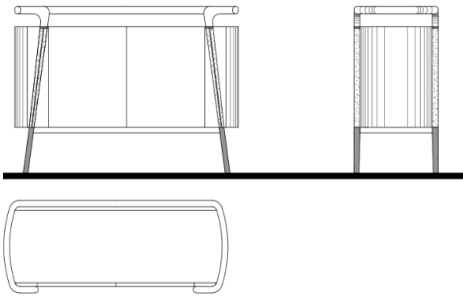

VERSUS Console w/ Leather
Leather Wrapped Legs w/ Metal Sabots (Only Mobi Leathers - No Mastrotto)
2x Doors & Interior Shelf
53"   36"   19 1/2"

VERS-152/W	Ceramic Top w/ Walnut	0
VERS-152/O	Ceramic Top w/ Oak	0

VERS-153/W	Marble Top w/ Walnut	0
VERS-153/O	Marble Top w/ Oak	0

ALEXANDER BLACK, AGORA BEIGE OR OLIVE AVANGARDE ARE THE ONLY MARBLE OPTIONS