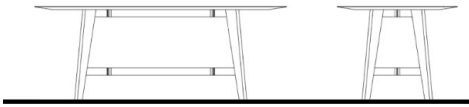

TEXTURED PEDESTAL BASE

VENTURA Dining Table

Pedestal in Lacquer

Metal Base

86 5/8" 30" 41 3/8"

VENT-200/W	Walnut	0
VENT-200/O	Oak	0
VENT-200/PW	Pyramid Walnut	0

DINING TABLE	Description		Dimensions in Inches			INFO SHEET
	Item No.	Finish	W	H	D	