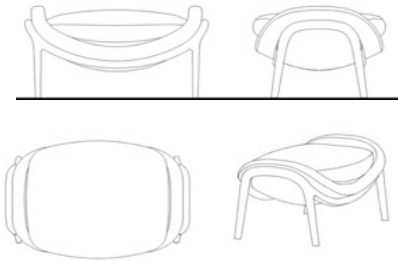

LUNA Ottoman Wood Legs		33 1/2"	18 7/8"	24 12"	
FABRIC					
LUNA-950/W/F	Walnut				0
LUNA-950/O/F	Oak				0
LEATHER					
LUNA-950/W/L	Walnut				0
LUNA-950/O/L	Oak				0

NOT ALL FABRICS ARE APPLICABLE - CONTACT OFFICE FOR CONFIRMATION