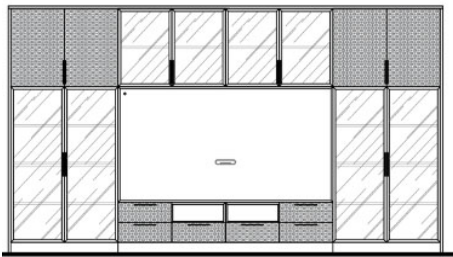

TEXTURED FRONTS

RITMO Library
Lacquer Textured Fronts, Black Metal Accents (No Other Metal Option), Glass Fronts
12x Doors & 6 Drawers

175"   93 1/2"   17 1/2"

RITM-510/W	Walnut	0
RITM-510/O	Oak	0

RITMO LIBRARY - MODULE COMPONENTS

RITMO Library Module - Tall Open Shelving

43 1/2"   29 1/2"   17 1/2"

RITM-511/W	Walnut	0
RITM-511/O	Oak	0

RITMO Library Module - Low Open Shelving

43 1/2"   15 1/2"   17 1/2"

RITM-512/W	Walnut	0
RITM-512/O	Oak	0