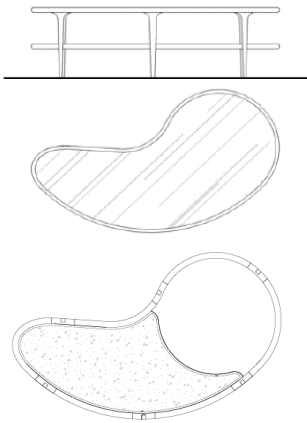

VIRGUL Coffee Table

Glass Top w/ Bottom Shelf

55"   16 1/2"   29 1/2"

VIRG-141/W	Walnut	0
VIRG-141/O	Oak	0

BOTTOM SHELF UPCHARGE

UPCHARGE	2 Piece Shelf in Walnut/Oak/Lacquer	0
UPCHARGE	2 Piece Shelf in Leather	0
UPCHARGE	2 Piece Shelf in combo Walnut/Oak/Lacquer & Leather	0

VIRGUL Side Table

Glass Top No Bottom Shelf

22 7/8"   23 5/8"   17 3/8"

VIRG-145/W	Walnut	0
VIRG-145/O	Oak	0