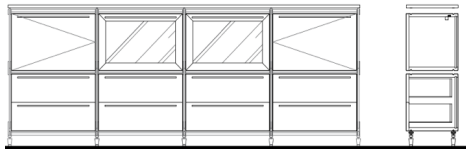

MOBIBEES Sideboard

Marble Top & Aluminum Hardware (RAL color options)
2x Doors, 2x Drop- Lids & 8x Drawers

96 1/2"   36 5/8"   13 3/4"

MOBI-250/W	Walnut	0
MOBI-250/O	Oak	0