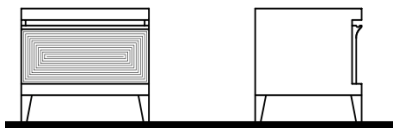

TEXTURED FRONTS

RAJA Nightstand 1x Drawer		23 1/2"	19 1/2"	19 1/2"	
RAJA-650/W	Walnut				0
RAJA-650/O	Oak				0
RAJA-650/PW	Pyramid Walnut				0