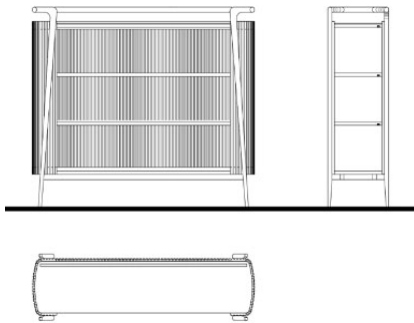

LIBRARY

VERSUS Library
Solid Wood Legs
2x Doors, 3x Drawers, Interior Lighting & Shelves

73"   60"   20"

VERS-510/W	Ceramic Top w/ Walnut	0
VERS-510/O	Ceramic Top w/ Oak	0
VERS-511/W	Marble Top w/ Walnut	0
VERS-511/O	Marble Top w/ Oak	0

ALEXANDER BLACK, AGORA BEIGE OR OLIVE AVANGARDE ARE THE ONLY MARBLE OPTIONS