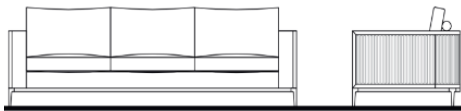

MAG Sofa - Left & Right Module
2x Back Cushions, Modules available in Modest Fabric Only
Metal Legs (SMHG4 ONLY)

53"   30 1/2"   37 1/2"

MAG-916/F	Fabric (Right Module)		0

MAG-917/F	Fabric (Left Module)		0