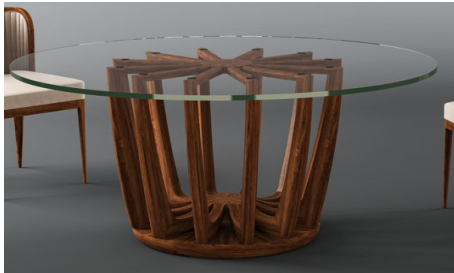

63" 29 1/2" 63"

SAHA-200/L1	Sahara Lacquers (01,03,04)	0
SAHA-200/L2	Sahara Lacquers (02)	0

DINING TABLE	Description		Dimensions in Inches			INFO SHEET
	Item No.	Finish	W	H	D	
	SCOTCH Dining Table		88 5/8"	29 1/2"	45 1/4"	
	SCOT-200/W	Walnut				0
	SCOT-200/O	Oak				0
			94 1/2"	29 1/2"	45 1/4"	
	SCOT-201/W	Walnut				0
	SCOT-201/O	Oak				0
	SHANGHAI Dining Table Wood or Lacquer Pedestal Metal Base		86 5/8"	30"	43 3/8"	
	SHAN-200/W	Walnut				0
	SHAN-200/O	Oak				0
	SHAN-200/PW	Pyramid Walnut				0
			94 1/2"	30"	47 1/4"	
	SHAN-201/W	Walnut				0
	SHAN-201/O	Oak				0
	SHAN-201/PW	Pyramid Walnut				0
	TROPICANA Dining Table Glass Top over Textured Design		106 1/4"	30"	47 1/4"	
						
	TROP-201/W	Walnut				0
	TROP-201/O	Oak				0
	TROP-201/PW	Pyramid Walnut				0
	TROPICANA Round Dining Table Glass Top over Textured Design		69 1/4"	30"	69 1/4"	
						
	TROP-202/W	Walnut				0
	TROP-202/O	Oak				0
	TROP-202/PW	Pyramid Walnut				0

DINING TABLE	Description		Dimensions in Inches			INFO SHEET
	Item No.	Finish	W	H	D	

TROPICANA Round Dining Table

Glass Top over Textured Design

69 1/4" 30" 69 1/4"

TROP-202/W	Walnut	0
TROP-202/O	Oak	0

TROPICANA Round Dining Table