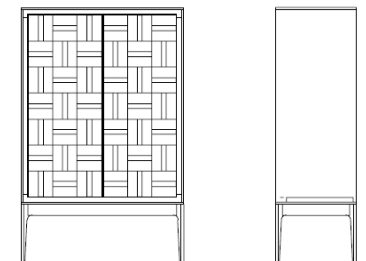

KENTE Cabinet

Fabric Pattern in Switch Fabric Colors w/ Wood Legs & Hardware
2x Doors, Interior Glass Shelves, Pull Out Tray

39 3/8"   61 7/8"   19 5/8"

KENT-400/W	Walnut	0
KENT-400/O	Oak	0