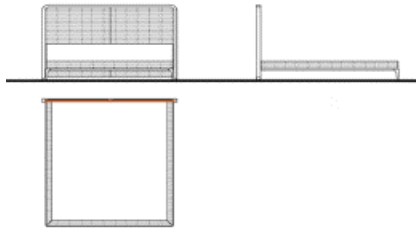

BEDS	Description		Dimensions in Inches			INFO SHEET
	Item No.	Finish	W	H	D	

PERA Queen Size Bed

Upholstered Headboard
Headboard Trim/ Bedframe/ Side Panels / Feet in Solid Wood
65" 47 1/2" 82"

FABRIC			
PERA-602/W/F	Walnut		0
PERA-602/O/F	Oak		0

LEATHER			
PERA-602/W/L	Walnut		0
PERA-602/O/L	Oak		0

PERA King Size Bed

Upholstered Headboard
Headboard Trim/ Bedframe/ Side Panels / Feet in Solid Wood
80 1/2" 47 1/2" 82"

FABRIC			
PERA-603/W/F	Walnut		0
PERA-603/O/F	Oak		0

LEATHER			
PERA-603/W/L	Walnut		0
PERA-603/O/L	Oak		0

PERA California King Size Bed

Upholstered Headboard
Headboard Trim/ Bedframe/ Side Panels / Feet in Solid Wood
76 1/2" 47 1/2" 86"

FABRIC			
PERA-604/W/F	Walnut		0
PERA-604/O/F	Oak		0

LEATHER			
PERA-604/W/L	Walnut		0
PERA-604/O/L	Oak		0