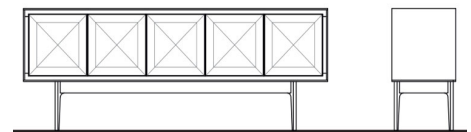

REFLECT Sideboard

Fabric Pattern in Ultrasuede Colors & Wood Legs
5x Doors

94 1/2"   35 1/2"   19 5/8"

REFL-250/W	Walnut	0
REFL-250/O	Oak	0