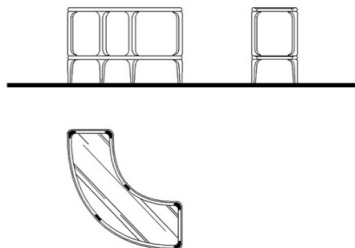

CANYON Base Module for Bookshelf - Curved

Solid Wood or Lacquer w/ Metal Accents in Polished Stainless Steel
Glass Shelves

39 1/2"   25"   15 1/2"

CANY-518/W	Walnut	0
CANY-518/O	Oak	0
CANY-518/L	Lacquer	0