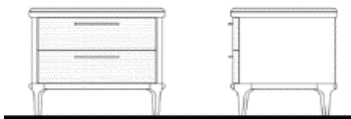

PERA Nightstand 2x Drawers with Faux Leather Upholstered Fronts (Limited Faux Options) Sides/Back in Lacquer w/ Wood Feet		25 1/2"	23 1/2"	20"	

PERA-650/W	Marble Top w/ Walnut				0
PERA-650/O	Marble Top w/ Oak				0

PERA-651/W	Matte Lacquered Top w/ Walnut				0
PERA-651/O	Matte Lacquered Top w/ Oak				0

ALEXANDER BLACK OR OLIVE AVANGARDE ARE THE ONLY MARBLE OPTIONS

UPCHARGE	Leather Fronts (Mastrotto)				0