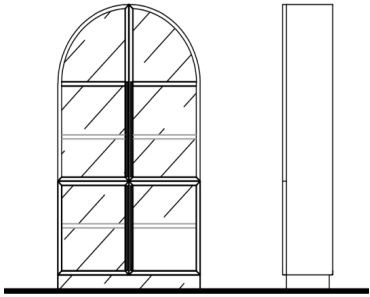

VITRINES & CABINETS	Description		Dimensions in Inches			INFO SHEET
	Item No.	Finish	W	H	D	

BOLOGNA Cabinet - Inner Module

Upholstered Back Panel in Switch Fabric
4x Doors & LED Lighting
Metal Accents

45"   80 1/2"   14"

BOLO-402/W	Walnut	0
BOLO-402/O	Oak	0

BOLOGNA Cabinet - Inner Bottom Module

Marble Top & Upholstered Back Panel in Switch Fabric
2x Doors & LED Lighting
Metal Accents

45"   32"   14"

BOLO-403/W	Walnut	0
BOLO-403/O	Oak	0