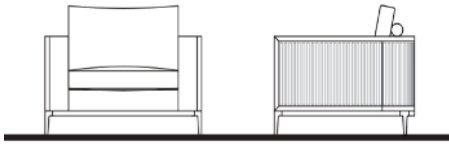

ACCENT CHAIRS

Description		Dimesions in Inches			INFO SHEET
Item No.	Finish	W	H	D	

MANHATTAN Chair
Slatted Panel/ Frame (Black Slats)
Wood Legs

42"   31 1/2"   38"

FABRIC			
MANH-900/W/F1	Fabric w/ Fabric Back & Walnut Legs		0
MANH-900/W/F2	Fabric w/ Walnut Back & Legs		0
MANH-900/O/F1	Fabric w/ Fabric Back & Oak Legs		0
MANH-900/O/F2	Fabric w/ Oak Back & Legs		0
MANH-900/PW/F	Fabric w/ Pyramid Walnut Back		0

LEATHER			
MANH-900/W/L1	Leather w/ Leather Back & Walnut Legs		0
MANH-900/W/L2	Leather w/ Walnut Back & Legs		0
MANH-900/O/L1	Leather w/ Leather Back & Oak Legs		0
MANH-900/O/L2	Leather w/ Oak Back & Legs		0
MANH-900/PW/L	Leather w/ Pyramid Walnut Back		0