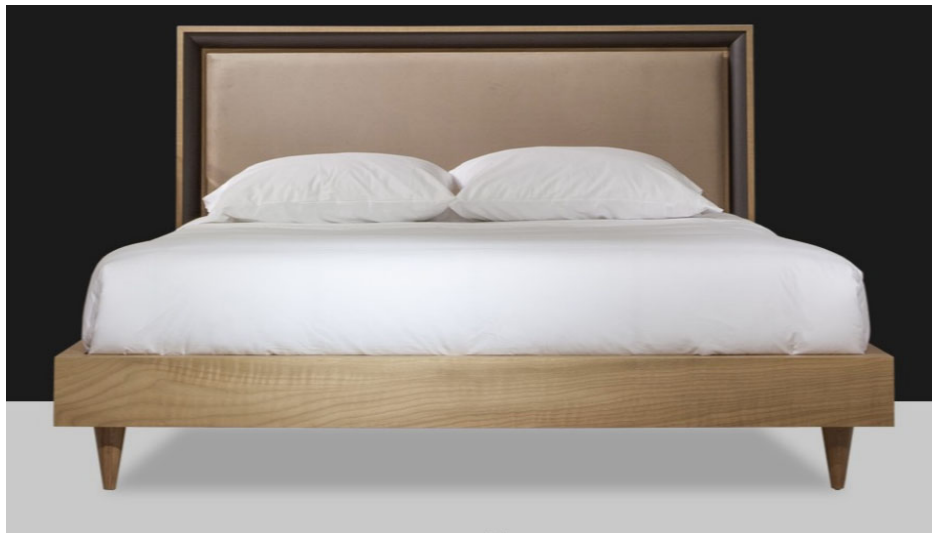

BEDS	Description		Dimensions in Inches			INFO SHEET
	Item No.	Finish	W	H	D	

OSLO Queen Size Bed

Upholstered Headboard
Headboard Trim in Wood/Lacquer w/ Bedframe /Feet in Wood
65"   43 1/2"   84 1/2"

FABRIC			
OSLO-599/W/F	Walnut		0
OSLO-599/O/F	Oak		0
OSLO-599/PW/F	Pyramid Walnut		0

LEATHER			
OSLO-599/W/L	Walnut		0
OSLO-599/O/L	Oak		0
OSLO-599/PW/L	Pyramid Walnut		0

OSLO King Size Bed

Upholstered Headboard
Headboard Trim in Wood/Lacquer w/ Bedframe /Feet in Wood
80 1/2"   43 1/2"   84 1/2"

FABRIC			
OSLO-600/W/F	Walnut		0
OSLO-600/O/F	Oak		0
OSLO-600/PW/F	Pyramid Walnut		0

LEATHER			
OSLO-600/W/L	Walnut		0
OSLO-600/O/L	Oak		0
OSLO-600/PW/L	Pyramid Walnut		0

OSLO California King Size Bed

Upholstered Headboard
Headboard Trim in Wood/Lacquer w/ Bedframe /Feet in Wood
77"   43 1/2"   88 1/2"

FABRIC			
OSLO-601/W/F	Walnut		0
OSLO-601/O/F	Oak		0
OSLO-601/PW/F	Pyramid Walnut		0

LEATHER			
OSLO-601/W/L	Walnut		0
OSLO-601/O/L	Oak		0
OSLO-601/PW/L	Pyramid Walnut		0