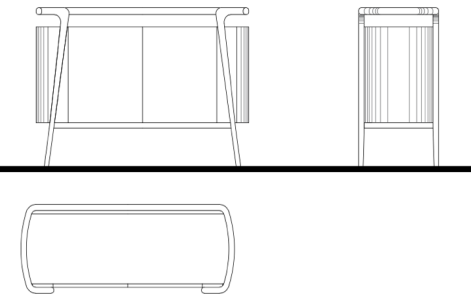

VERSUS Console
2x Doors & Interior Shelf
53"   36"   19 1/2"

VERS-150/W	Ceramic Top w/ Walnut	0
VERS-150/O	Ceramic Top w/ Oak	0

VERS-151/W	Marble Top w/ Walnut	0
VERS-151/O	Marble Top w/ Oak	0

ALEXANDER BLACK, AGORA BEIGE OR OLIVE AVANGARDE ARE THE ONLY MARBLE OPTIONS