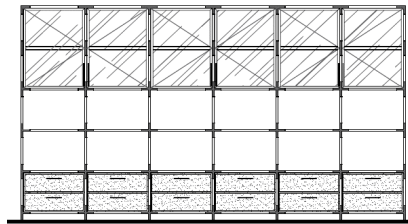

SWISS Library - Composition #2

Metal Accents (Black Metal - #8 Gunmetal or HG Stainless Steel #4) & LED Lighting
6x Glass Doors, 12 Faux Leather (Como Only) Front Drawers, 12 Open Cavities

137 3/4"   81 7/8"   16 1/2"

SWISS-511/W	Walnut	0
SWISS-511/O	Oak	0

SWISS LIBRARY - MODULE COMPONENTS