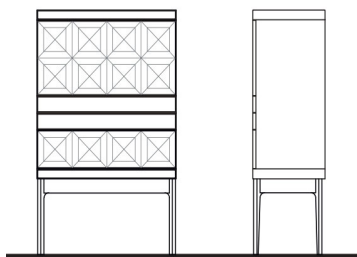

REFLECT Cabinet

Lacquer Fronts, Metal Hardware
Wooden Case & Legs
2x Doors & 3x Drawers

36"   59"   18 1/2"

REFL-400/W	Walnut	0
REFL-400/O	Oak	0