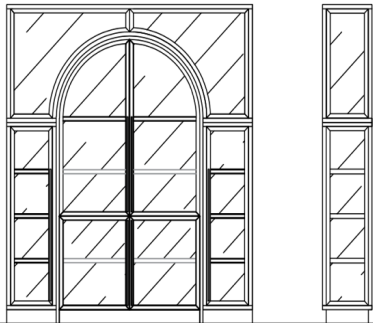

BOLOGNA Cabinet
Upholstered Back Panel in Switch Fabric
6x Doors & LED Lighting
Metal Accents
78"   90 1/2"   15 1/2"

BOLO-400/W	Walnut	0
BOLO-400/O	Oak	0