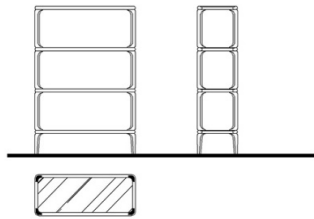

CANYON 3 Tier Bookshelf - Straight

Solid Wood or Lacquer w/ Metal Accents in Polished Stainless Steel
Glass Shelves

39 1/2"   56 1/2"   15 1/2"

CANY-515/W	Walnut	0
CANY-515/O	Oak	0
CANY-515/L	Lacquer	0