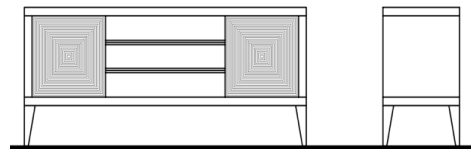

TEXTURED DOORS

RAJA Sideboard

Wood Feet
2x Doors & 3x Drawers

72 1/2"   32 1/4"   19 5/8"

RAJA-250/W	Walnut	0
RAJA-250/O	Oak	0
RAJA-250/PW	Pyramid Walnut	0