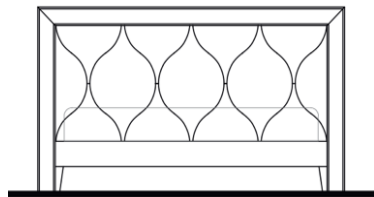

BEDS	Description		Dimensions in Inches			INFO SHEET
	Item No.	Finish	W	H	D	

TULIP Queen Size Bed

Upholstered Headboard
Headboard Trim& Accent /Bedframe / Feet in Wood
73 1/2" 43 1/2" 82 1/2"

FABRIC				
TULI-599/W/F	Walnut			0
TULI-599/O/F	Oak			0
LEATHER				
TULI-599/W/L	Walnut			0
TULI-599/O/L	Oak			0

TULIP King Size Bed

Upholstered Headboard
Headboard Trim& Accent /Bedframe / Feet in Wood
89 1/2" 43 1/2" 82 1/2"

FABRIC				
TULI-600/W/F	Walnut			0
TULI-600/O/F	Oak			0
LEATHER				
TULI-600/W/L	Walnut			0
TULI-600/O/L	Oak			0

TULIP California King Size Bed

Upholstered Headboard
Headboard Trim& Accent /Bedframe / Feet in Wood
85 1/2" 43 1/2" 87"

FABRIC				
TULI-601/W/F	Walnut			0
TULI-601/O/F	Oak			0
LEATHER				
TULI-601/W/L	Walnut			0
TULI-601/O/L	Oak			0