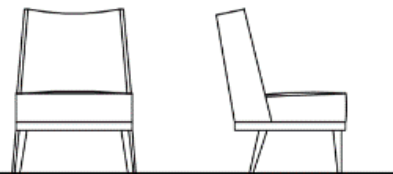

FEZ Chair
Wood Legs

25"   31 1/2"   27 1/2"

FABRIC			
FEZ-901/W/F	Walnut		0
FEZ-901/O/F	Oak		0

LEATHER			
FEZ-901/W/L	Walnut		0
FEZ-901/O/L	Oak		0