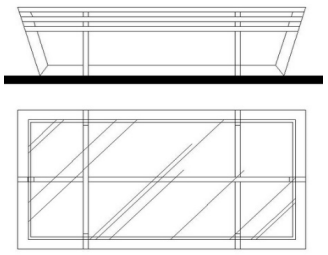

OTTOMAN Coffee Table

Glass Top	67"	17 1/2"	34 1/2"

OTTO-141/W	Walnut	0
OTTO-141/O	Oak	0
OTTO-141/PW	Pyramid Walnut	0