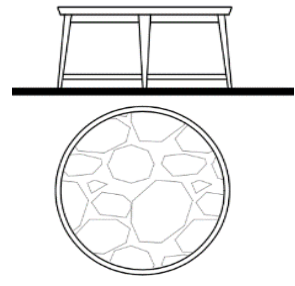

OPERA Coffee Table

Marble Top	39 3/8"	17"	39 3/8"

OPER-140/L	Lacquer	0
OPER-140/W	Walnut	0
OPER-140/O	Oak	0