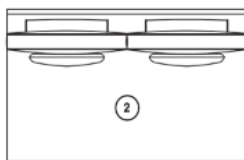

LEATHER

ALEX-952/W/L1	Leather w/ Leather Back & Walnut Legs	0
ALEX-952/W/L2	Leather w/ Walnut Back & Legs	0