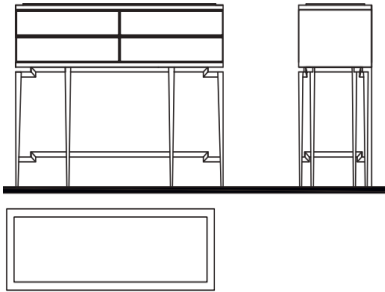

CONSOLES	Description		Dimensions in Inches			INFO SHEET
	Item No.	Finish	W	H	D	

NIKEA Console
Metal Legs & Accents, Lacquer Drawer Fronts
Glass Top, 4x Drawers
44 1/2"   35 1/2"   15 1/2"

NIKE-150/L	Lacquer	0
NIKE-150/W	Walnut	0
NIKE-150/O	Oak	0
NIKE-150/PW	Pyramid Walnut	0