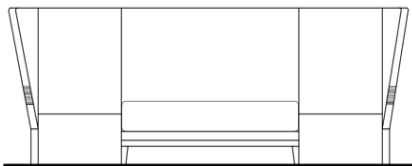

BEDS	Description		Dimensions in Inches			INFO SHEET
	Item No.	Finish	W	H	D	

FLORIDA Queen Size Bed

Upholstered Headboard/ Bedframe

Bedframe /Feet in Wood

139" 51" 88 1/2"

FABRIC				
FLOR-599/W/F	Walnut			0
FLOR-599/O/F	Oak			0