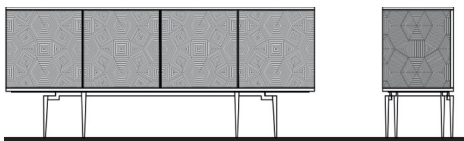

MOBI-250/W	Walnut	0
MOBI-250/O	Oak	0

TEXTURED FRONT

MONDRIAN Sideboard

Glass Top & Lacquer Case
Metal Legs & Hardware
4x Doors & 2x Interior Drawers

75" 33 1/2" 20"

MOND-250/L	Lacquer	0
MOND-250/W	Walnut	0
MOND-250/O	Oak	0
MOND-250/PW	Pyramid Walnut	0