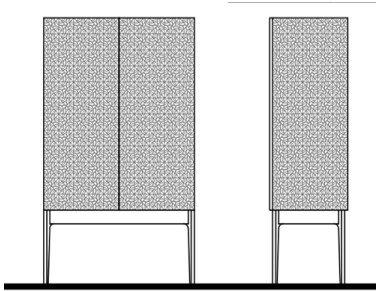

VITRINES & CABINETS	Description		Dimensions in Inches			INFO SHEET
	Item No.	Finish	W	H	D	

TEXTURED CASE

ROSA Cabinet
Wood Legs & Hardware
2x Doors, 2x Interior Drawers, Mirrored Back
LED Lighting

39 1/2"   65 1/2"   20 1/2"

ROSA-400/L	Lacquer	0
ROSA-400/W	All Walnut	0