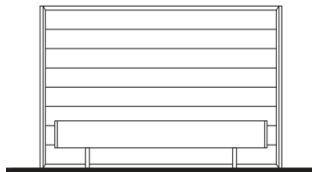

BEDS	Description		Dimensions in Inches			INFO SHEET
	Item No.	Finish	W	H	D	

TOULON Queen Size Bed

Upholstered Headboard
Headboard Trim /Bedframe in Wood

71 1/2"   47"   82 1/2"

FABRIC				
TOUL-599/W/F	Walnut			0
TOUL-599/O/F	Oak			0

LEATHER				
TOUL-599/W/L	Walnut			0
TOUL-599/O/L	Oak			0