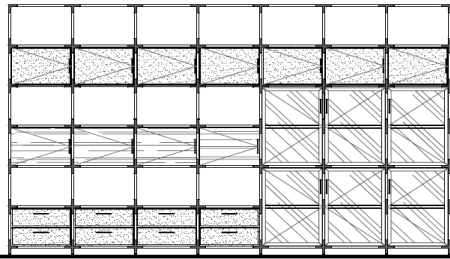

LIBRARY	Description		Dimensions in Inches			INFO SHEET
	Item No.	Finish	W	H	D	

SWISS Library - Composition #1

Metal Accents (Black Metal - #8 Gunmetal or HG Stainless Steel #4) & LED Lighting
10x Glass Doors, 7x Leather Front Doors, 8 Faux Leather (Como Only) Front Drawers, 15 Open Cavities

160 5/8"   98"   16 1/2"

SWISS-510/W	Walnut	0
SWISS-510/O	Oak	0