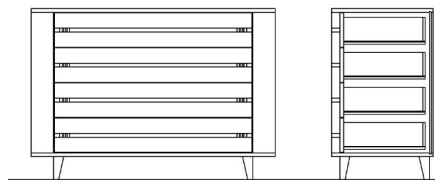

VALENCIA Dresser
4x Drawers

47"   35 1/2"   19 1/2"

VALE-700/W	Walnut	0
VALE-700/O	Oak	0
VALE-700/PW	Pyramid Walnut	0