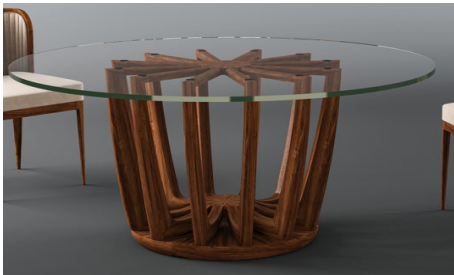

TROPICANA Round Dining Table

Glass Top 15mm Thick

70 7/8"   30"   70 7/8"

TROP-205/W	Walnut	0
TROP-205/O	Oak	0

63"   30"   63"

TROP-205/W	Walnut	0
TROP-205/O	Oak	0