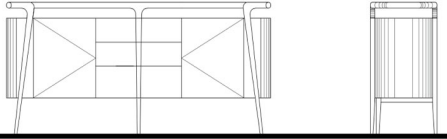

SIDEBOARDS	Description		Dimensions in Inches			INFO SHEET
	Item No.	Finish	W	H	D	

TEXTURED SIDES

VERSUS Sideboard

Solid Wood Legs
2x Doors, 3x Drawers, Interior Lighting & Shelves

78 3/4"   36"   20"

VERS-250/W	Ceramic Top w/ Walnut	0
VERS-250/O	Ceramic Top w/ Oak	0