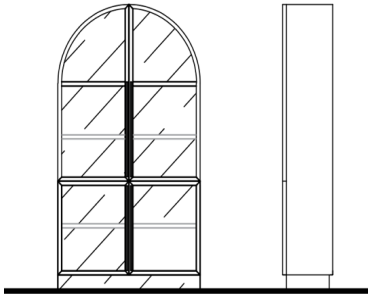

VITRINES & CABINETS	Description		Dimensions in Inches			INFO SHEET
	Item No.	Finish	W	H	D	

BOLOGNA Cabinet - Inner Module

Upholstered Back Panel in Switch Fabric
4x Doors & LED Lighting
Metal Accents

45"   80 1/2"   14"

BOLO-402/W	Walnut	0
BOLO-402/O	Oak	0

BOLOGNA Cabinet - Inner Bottom Module

Marble Top & Upholstered Back Panel in Switch Fabric
2x Doors & LED Lighting
Metal Accents

45"   32"   14"

BOLO-403/W	Walnut	0
BOLO-403/O	Oak	0