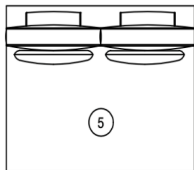

SOFAS & SECTIONALS

Item No.	Description	Dimesions in Inches			INFO SHEET
		W	H	D	
	CASABLANCA 1 Arm Module (Left or Right)- Single Seat Wood Legs	36 1/2"	31 1/2"	36 1/2"	
	FABRIC				
	CASA-950/W/F Walnut				0
	LEATHER				
	CASA-950/W/L Walnut				0
	CASABLANCA Armless Module - Single Seat Wood Legs	31 1/2"	31 1/2"	36 1/2"	
	FABRIC				
	CASA-952/W/F Walnut				0
	LEATHER				
	CASA-952/W/L Walnut				0
	CASABLANCA Armless Module - Double Seat Wood Legs	41"	31 1/2"	36 1/2"	
	FABRIC				
	CASA-953/W/F Walnut				0
	LEATHER				
	CASA-953/W/L Walnut				0
	CASABLANCA Corner Module Wood Legs	41"	31 1/2"	36 1/2"	
	FABRIC				
	CASA-954/W/F Walnut				0
	LEATHER				
	CASA-954/W/L Walnut				0
	CASABLANCA Chaise Lounge Wood Legs	36 1/2"	31 1/2"	61"	
	FABRIC				
	CASA-955/W/F Walnut				0
	LEATHER				
	CASA-955/W/L Walnut				0
	CASABLANCA Ottoman Wood Legs	31 1/2"	15 1/2"	31 1/2"	
	FABRIC				
	CASA-956/W/F Walnut				0
	LEATHER				
	CASA-956/W/L Walnut				0