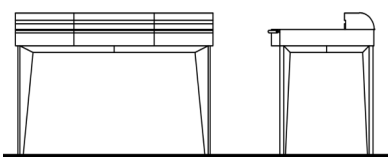

CORONA Desk

Metal Legs & Accents, Upholstered Leather Top Pad (Only Mobi Leathers - No Mastrotto)
Top Storage Compartment
1x Drawer

53"   34"   27 1/2"

CORO-500/W	Walnut	0
CORO-500/O	Oak	0
CORO-500/PW	Pyramid Walnut	0