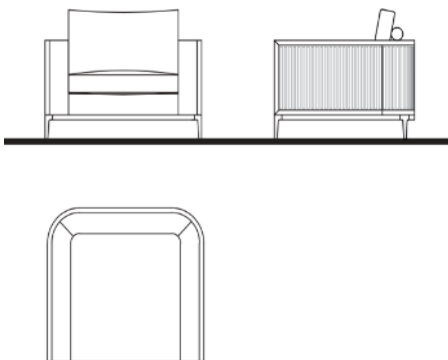

LUNA Ottoman

Wood Legs

33 1/2" 18 7/8" 24 1/2"

FABRIC

LUNA-950/W/F	Walnut	0
LUNA-950/O/F	Oak	0

LEATHER

LUNA-950/W/L	Walnut	0
LUNA-950/O/L	Oak	0

NOT ALL FABRICS ARE APPLICABLE - CONTACT OFFICE FOR CONFIRMATION