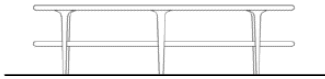

VIRGUL Coffee Table

Glass Top No Bottom Shelf

55"   16 1/2"   29 1/2"