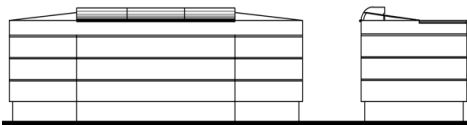

ARIA Executive Desk

Metal Legs & Accents, Upholstered Leather Top Pad (Only Mobi Leathers - No Mastrotto)
3x Storage Compartments on Desk Top & Wire Management
8x Drawers

98 1/2"   34"   35 1/2"

ARIA-501/W	Walnut	0
ARIA-501/O	Oak	0
ARIA-501/PW	Pyramid Walnut	0