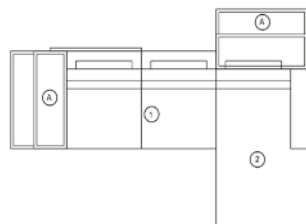

LEATHER

TORI-945/W/L	Walnut & Pyramid Walnut Combination	0