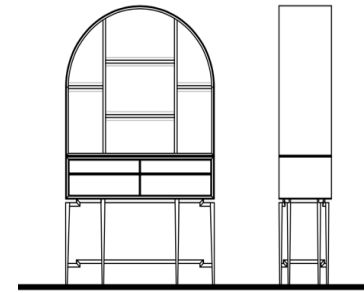

NIKEA Showcase Cabinet

Wood Case, Upholstered Fabric Back & Lacquer Drawers
Metal Legs & Hardware
4 Drawers, 4x Shelves & LED Lighting

45"   63"   16"

NIKE-401/W	Walnut	0
NIKE-401/O	Oak	0

UPCHARGE	Wood Drawer Fronts (No Lacquer)	0