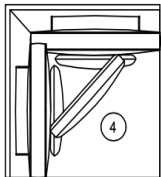

SOFAS & SECTIONALS

Item No.	Description	Dimesions in Inches			INFO SHEET
		W	H	D	
	CASABLANCA 1 Arm Module (Left or Right)- Single Seat Wood Legs	36 1/2"	31 1/2"	36 1/2"	
	FABRIC				
	CASA-950/W/F Walnut				0
	LEATHER				
	CASA-950/W/L Walnut				0
	CASABLANCA Armless Module - Single Seat Wood Legs	31 1/2"	31 1/2"	36 1/2"	
	FABRIC				
	CASA-952/W/F Walnut				0
	LEATHER				
	CASA-952/W/L Walnut				0
	CASABLANCA Armless Module - Double Seat Wood Legs	41"	31 1/2"	36 1/2"	
	FABRIC				
	CASA-953/W/F Walnut				0
	LEATHER				
	CASA-953/W/L Walnut				0
	CASABLANCA Corner Module Wood Legs	41"	31 1/2"	36 1/2"	
	FABRIC				
	CASA-954/W/F Walnut				0
	LEATHER				
	CASA-954/W/L Walnut				0
	CASABLANCA Chaise Lounge Wood Legs	36 1/2"	31 1/2"	61"	
	FABRIC				
	CASA-955/W/F Walnut				0
	LEATHER				
	CASA-955/W/L Walnut				0
	CASABLANCA Ottoman Wood Legs	31 1/2"	15 1/2"	31 1/2"	
	FABRIC				
	CASA-956/W/F Walnut				0
	LEATHER				
	CASA-956/W/L Walnut				0