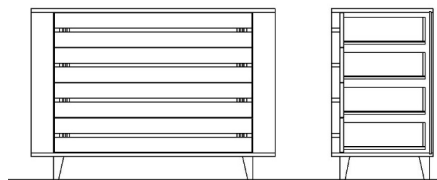

VALENCIA Dresser
4x Drawers

47"   35 1/2"   19 1/2"

VALE-700/W	Walnut	0
VALE-700/O	Oak	0
VALE-700/PW	Pyramid Walnut	0