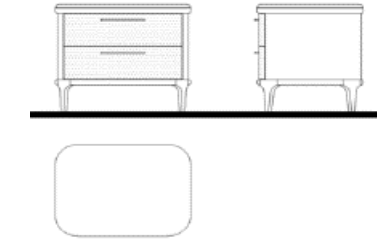

PERA Nightstand 2x Drawers with Faux Leather Upholstered Fronts (Limited Faux Options) Sides/Back in Lacquer w/ Wood Feet		25 1/2"	23 1/2"	20"	

PERA-650/W	Marble Top w/ Walnut				0
PERA-650/O	Marble Top w/ Oak				0

PERA-651/W	Matte Lacquered Top w/ Walnut				0
PERA-651/O	Matte Lacquered Top w/ Oak				0

ALEXANDER BLACK OR OLIVE AVANGARDE ARE THE ONLY MARBLE OPTIONS