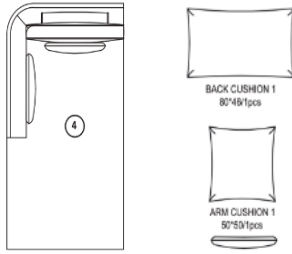

ALEXANDRA Chaise Lounge

Texture Panel/ Frame
Wood Legs

38" 31 1/2" 69 1/2"

FABRIC

ALEX-955/W/F1	Fabric w/ Fabric Back & Walnut Legs	0
ALEX-955/W/F2	Fabric w/ Walnut Back & Legs	0

LEATHER

ALEX-955/W/L1	Leather w/ Leather Back & Walnut Legs	0
ALEX-955/W/L2	Leather w/ Walnut Back & Legs	0