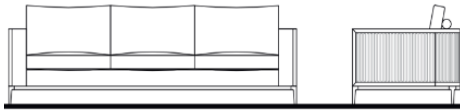

SOFAS & SECTIONALS	Description		Dimensions in Inches			INFO SHEET
	Item No.	Finish	W	H	D	

MANHATTAN 3 Seater Sofa

Slatted Panel/ Frame (Black Slats)
Wood Legs

101"   31 1/2"   38"

FABRIC			
MANH-910/W/F1	Fabric w/ Fabric Back & Walnut Legs		0
MANH-910/W/F2	Fabric w/ Walnut Back & Legs		0
MANH-910/O/F1	Fabric w/ Fabric Back & Oak Legs		0
MANH-910/O/F2	Fabric w/ Oak Back & Legs		0
MANH-910/PW/F	Fabric w/ Pyramid Walnut Back		0

LEATHER			
MANH-910/W/L1	Leather w/ Leather Back & Walnut Legs		0
MANH-910/W/L2	Leather w/ Walnut Back & Legs		0
MANH-910/O/L1	Leather w/ Leather Back & Oak Legs		0
MANH-910/O/L2	Leather w/ Oak Back & Legs		0
MANH-910/PW/L	Leather w/ Pyramid Walnut Back		0