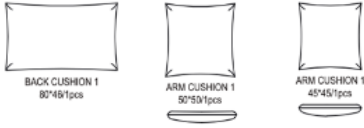

SOFAS & SECTIONALS

Description		Dimensions in Inches			INFO SHEET
Item No.	Finish	W	H	D