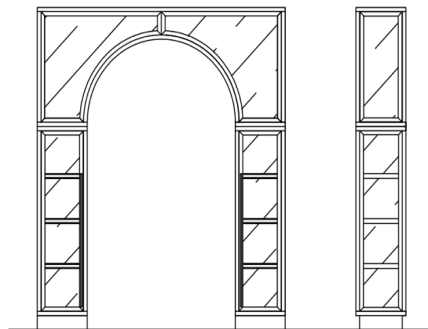

BOLOGNA Cabinet
Upholstered Back Panel in Switch Fabric
2x Doors & LED Lighting
Metal Accents
78"   90 1/2"   15 1/2"

BOLO-401/W	Walnut	0
BOLO-401/O	Oak	0