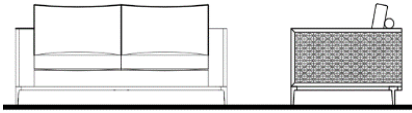

SOFAS & SECTIONALS

Description		Dimensions in Inches			INFO SHEET
Item No.	Finish	W	H	D	

ALEXANDRA 3-Seater Sofa

Texture Panel/ Frame
Wood Legs

101" 31 1/2" 38"

FABRIC

ALEX-910/W/F1	Fabric w/ Fabric Back & Walnut Legs	0
ALEX-910/W/F2	Fabric w/ Walnut Back & Legs	0

LEATHER

ALEX-910/W/L1	Leather w/ Leather Back & Walnut Legs	0
ALEX-910/W/L2	Leather w/ Walnut Back & Legs	0

ALEXANDRA Sofa

Texture Panel/ Frame
Wood Legs

71 1/2" 31 1/2" 38"

FABRIC

ALEX-915/W/F1	Fabric w/ Fabric Back & Walnut Legs	0
ALEX-915/W/F2	Fabric w/ Walnut Back & Legs	0

LEATHER

ALEX-915/W/L1	Leather w/ Leather Back & Walnut Legs	0
ALEX-915/W/L2	Leather w/ Walnut Back & Legs	0

ALEXANDRA 1 Arm Module (Left or Right)- Single Seat

Texture Panel/ Frame
Wood Legs

38" 31 1/2" 38"

FABRIC

ALEX-950/W/F1	Fabric w/ Fabric Back & Walnut Legs	0
ALEX-950/W/F2	Fabric w/ Walnut Back & Legs	0

LEATHER

ALEX-950/W/L1	Leather w/ Leather Back & Walnut Legs	0
ALEX-950/W/L2	Leather w/ Walnut Back & Legs	0

ALEXANDRA Armless Module - Single Seat

Texture Panel/ Frame
Wood Legs

31 1/2" 31 1/2" 38"

FABRIC

ALEX-952/W/F1	Fabric w/ Fabric Back & Walnut Legs	0
ALEX-952/W/F2	Fabric w/ Walnut Back & Legs	0

LEATHER

ALEX-952/W/L1	Leather w/ Leather Back & Walnut Legs	0
ALEX-952/W/L2	Leather w/ Walnut Back & Legs	0

ALEXANDRA Armless Module - Double Seat

Texture Panel/ Frame
Wood Legs

63" 31 1/2" 38"

FABRIC

ALEX-953/W/F1	Fabric w/ Fabric Back & Walnut Legs	0
ALEX-953/W/F2	Fabric w/ Walnut Back & Legs	0

LEATHER

ALEX-953/W/L1	Leather w/ Leather Back & Walnut Legs	0
ALEX-953/W/L2	Leather w/ Walnut Back & Legs	0