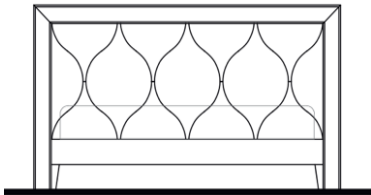

BEDS	Description		Dimensions in Inches			INFO SHEET
	Item No.	Finish	W	H	D	

TULIP Queen Size Bed

Upholstered Headboard

Headboard Trim& Accent /Bedframe / Feet in Wood

73 1/2" 43 1/2" 82 1/2"

FABRIC

TULI-599/W/F	Walnut	0
TULI-599/O/F	Oak	0

LEATHER

TULI-599/W/L	Walnut	0
TULI-599/O/L	Oak	0

TULIP King Size Bed

Upholstered Headboard

Headboard Trim& Accent /Bedframe / Feet in Wood

89 1/2" 43 1/2" 82 1/2"

FABRIC

TULI-600/W/F	Walnut	0
TULI-600/O/F	Oak	0

LEATHER

TULI-600/W/L	Walnut	0
TULI-600/O/L	Oak	0

TULIP California King Size Bed

Upholstered Headboard

Headboard Trim& Accent /Bedframe / Feet in Wood

85 1/2" 43 1/2" 87"

FABRIC

TULI-601/W/F	Walnut	0
TULI-601/O/F	Oak	0

LEATHER

TULI-601/W/L	Walnut	0
TULI-601/O/L	Oak	0