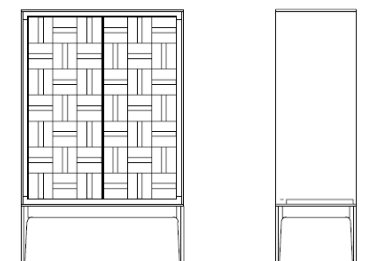

KENTE Cabinet

Fabric Pattern in Switch Fabric Colors w/ Wood Legs & Hardware
2x Doors, Interior Glass Shelves, Pull Out Tray

39 3/8"   61 7/8"   19 5/8"

KENT-400/W	Walnut	0
KENT-400/O	Oak	0