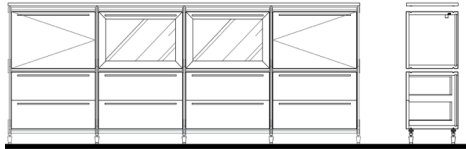

MOBIBEES Sideboard

Marble Top & Aluminum Hardware (RAL color options)
2x Doors, 2x Drop- Lids & 8x Drawers

96 1/2"   36 5/8"   13 3/4"

MOBI-250/W	Walnut	0
MOBI-250/O	Oak	0