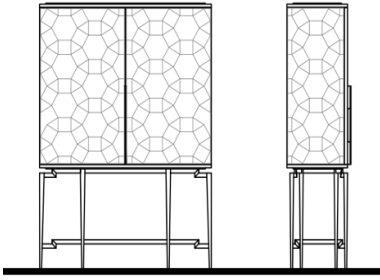

VITRINES & CABINETS

Description		Dimensions in Inches			INFO SHEET
Item No.	Finish	W	H	D	

NIKEA Cabinet

Fabric Pattern in Switch Fabric Colors w/ Metal Legs & Hardware
2x Doors, 2x Interiors Drawers & LED Lighting

45"   63"   16"

NIKE-400/W	Walnut	0
NIKE-400/O	Oak	0