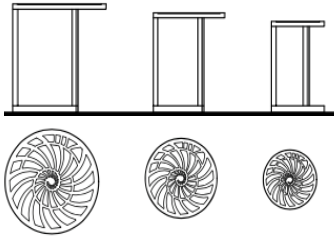

19 1/2" 21 1/2" 19 1/2"

GORE-146/W	Walnut	0
GORE-146/O	Oak	0

OCCASIONAL TABLES

Description		Dimensions in Inches			INFO SHEET
Item No.	Finish	W	H	D	

GOREME Coffee Table

15 1/2" 26" 15 1/2"

GORE-147/W	Walnut			0
GORE-147/O	Oak			0