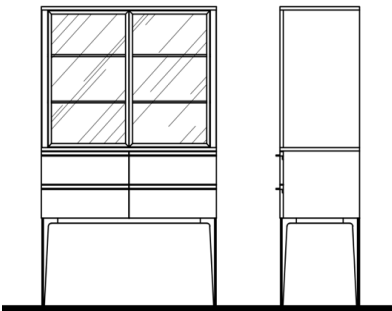

45" 32" 14"

BOLO-403/W	Walnut	0
BOLO-403/O	Oak	0

CANOE Cabinet

Laminate Metal Accent Details
2x Doors, 4x Interior Drawers

49 1/2" 51" 19"

CANO-400/W	Walnut	0
CANO-400/O	Oak	0
CANO-400/PW	Pyramid Walnut	0

CHARM Cabinet