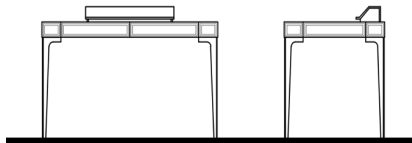

TEXTURED SIDES

CASTLE Desk

Metal Legs, Lacquer Accents, Upholstered Leather Top Pad (Only Mobi Leathers - No Mastrotto)
Top Storage Compartment & Wire Management
2x Drawers

51"   34"   29 1/2"

CAST-500/W	Walnut	0
CAST-500/O	Oak	0
CAST-500/PW	Pyramid Walnut	0