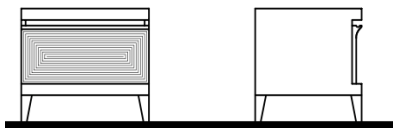

SHAPED FRONTS

PRISMA Nightstand 2x Drawers		27 1/2"	19 1/2"	19 1/2"	
PRIS-650/W	Walnut				0
PRIS-650/O	Oak				0
PRIS-650/PW	Pyramid Walnut				0

SHAPED FRONTS

PRISMA Dresser 6x Drawers		62 1/2"	35 1/2"	19 1/2"	
PRIS-700/W	Walnut				0
PRIS-700/O	Oak				0
PRIS-700/PW	Pyramid Walnut				0