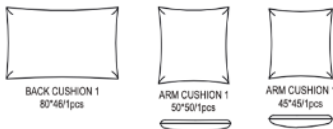

MANHATTAN Corner Module

Slatted Panel/ Frame (Black Slats)
Wood Legs

38"   31 1/2"   38"

FABRIC			
MANH-954/W/F1	Fabric w/ Fabric Back & Walnut Legs		0
MANH-954/W/F2	Fabric w/ Walnut Back & Legs		0
MANH-954/O/F1	Fabric w/ Fabric Back & Oak Legs		0
MANH-954/O/F2	Fabric w/ Oak Back & Legs		0
MANH-954/PW/F	Fabric w/ Pyramid Walnut Back		0

LEATHER			
MANH-954/W/L1	Leather w/ Leather Back & Walnut Legs		0
MANH-954/W/L2	Leather w/ Walnut Back & Legs		0
MANH-954/O/L1	Leather w/ Leather Back & Oak Legs		0
MANH-954/O/L2	Leather w/ Oak Back & Legs		0
MANH-954/PW/L	Leather w/ Pyramid Walnut Back		0