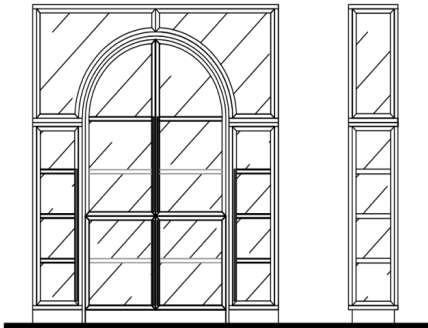

BOLOGNA Cabinet
Upholstered Back Panel in Switch Fabric
6x Doors & LED Lighting
Metal Accents
78"   90 1/2"   15 1/2"

BOLO-400/W	Walnut	0
BOLO-400/O	Oak	0