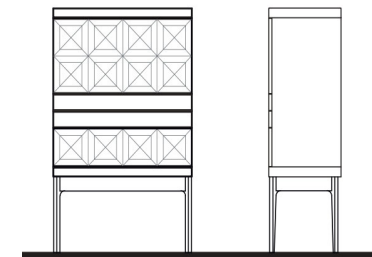

REFLECT Cabinet

Lacquer Fronts, Metal Hardware
Wooden Case & Legs
2x Doors & 3x Drawers

36"   59"   18 1/2"

REFL-400/W	Walnut	0
REFL-400/O	Oak	0