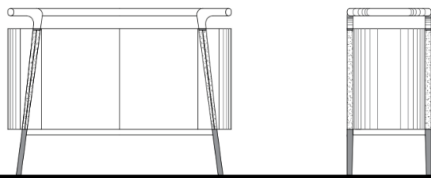

VERSUS Console w/ Leather
 Leather Wrapped Legs w/ Metal Sabots (Only Mobi Leathers - No Mastrotto)
 2x Doors & Interior Shelf

53" 36" 19 1/2"

VERS-152/W	Ceramic Top w/ Walnut	0
VERS-152/O	Ceramic Top w/ Oak	0