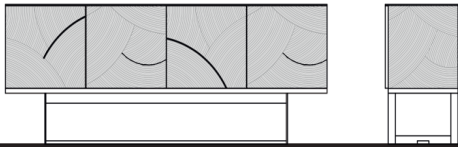

TEXTURED CASE & TOP