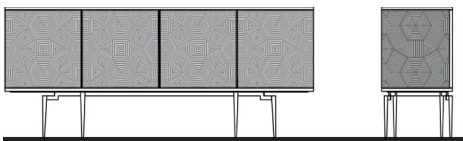

MOBI-250/W	Walnut	0
MOBI-250/O	Oak	0

TEXTURED FRONT

MONDRIAN Sideboard

Glass Top & Lacquer Case
Metal Legs & Hardware
4x Doors & 2x Interior Drawers

75" 33 1/2" 20"

MOND-250/L	Lacquer	0
MOND-250/W	Walnut	0
MOND-250/O	Oak	0
MOND-250/PW	Pyramid Walnut	0