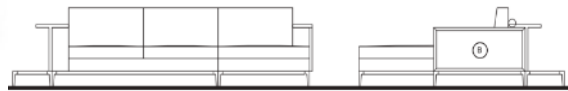

Wood Legs & Shelving

78 3/4" 34" 36"

FABRIC

TORI-945/W/F	Walnut & Pyramid Walnut Combination	0
---------------------	-------------------------------------	---

LEATHER

TORI-945/W/L	Walnut & Pyramid Walnut Combination	0
---------------------	-------------------------------------	---