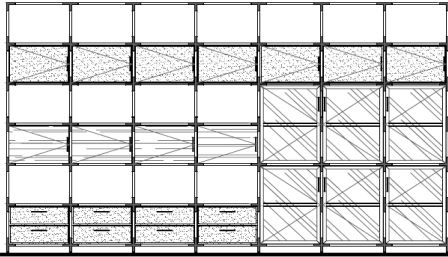

LIBRARY	Description		Dimensions in Inches			INFO SHEET
	Item No.	Finish	W	H	D	

SWISS Library - Composition #1

Metal Accents (Black Metal - #8 Gunmetal or HG Stainless Steel #4) & LED Lighting
10x Glass Doors, 7x Leather Front Doors, 8 Faux Leather (Como Only) Front Drawers, 15 Open Cavities

160 5/8"   98"   16 1/2"

SWISS-510/W	Walnut	0
SWISS-510/O	Oak	0