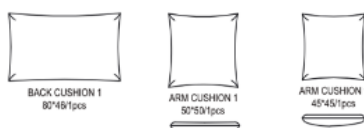

ALEXANDRA Armless Module - Double Seat

Texture Panel/ Frame
Wood Legs

63" 31 1/2" 38"

FABRIC

ALEX-953/W/F1	Fabric w/ Fabric Back & Walnut Legs	0
ALEX-953/W/F2	Fabric w/ Walnut Back & Legs	0

LEATHER

ALEX-953/W/L1	Leather w/ Leather Back & Walnut Legs	0
ALEX-953/W/L2	Leather w/ Walnut Back & Legs	0