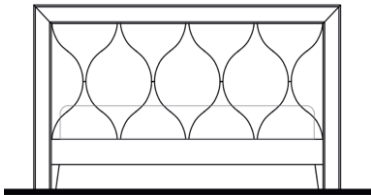

BEDS	Description		Dimensions in Inches			INFO SHEET
	Item No.	Finish	W	H	D	

TULIP Queen Size Bed

Upholstered Headboard

Headboard Trim& Accent /Bedframe / Feet in Wood

73 1/2"   43 1/2"   82 1/2"

FABRIC

TULI-599/W/F	Walnut	0
TULI-599/O/F	Oak	0

LEATHER

TULI-599/W/L	Walnut	0
TULI-599/O/L	Oak	0

TULIP King Size Bed

Upholstered Headboard

Headboard Trim& Accent /Bedframe / Feet in Wood

89 1/2"   43 1/2"   82 1/2"

FABRIC

TULI-600/W/F	Walnut	0
TULI-600/O/F	Oak	0

LEATHER

TULI-600/W/L	Walnut	0
TULI-600/O/L	Oak	0

TULIP California King Size Bed

Upholstered Headboard

Headboard Trim& Accent /Bedframe / Feet in Wood

85 1/2"   43 1/2"   87"

FABRIC

TULI-601/W/F	Walnut	0
TULI-601/O/F	Oak	0

LEATHER

TULI-601/W/L	Walnut	0
TULI-601/O/L	Oak	0