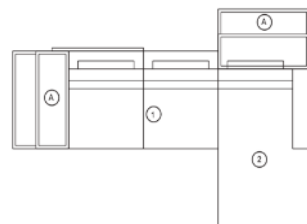

LEATHER

TORI-945/W/L	Walnut & Pyramid Walnut Combination	0