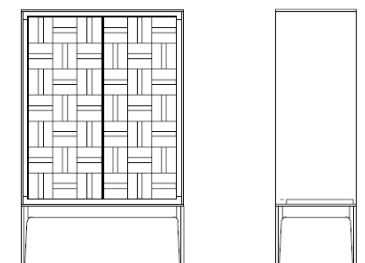

43 1/2" 67" 19 1/2"

CHAR-400/S	Sapelle Interior Only	0
CHAR-400/W	Walnut Interior Only	0
CHAR-400/O	Oak Interior Only	0
CHAR-400/PW	Pyramid Walnut Interior Only	0

TEXTURED CASE

Wood Case w/ Metal Legs

CHAR-401/S	Sapelle	0
CHAR-401/W	Walnut	0
CHAR-401/O	Oak	0
CHAR-401/PW	Pyramid Walnut	0