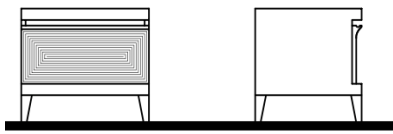

TEXTURED FRONTS

RAJA Nightstand

1x Drawer

23 1/2"   19 1/2"   19 1/2"

RAJA-650/W	Walnut	0
RAJA-650/O	Oak	0
RAJA-650/PW	Pyramid Walnut	0