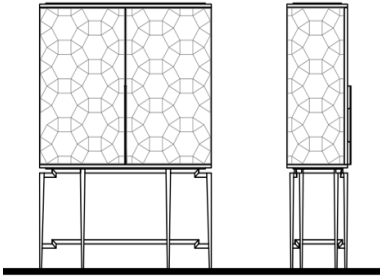

Description		Dimensions in Inches			INFO SHEET
Item No.	Finish	W	H	D	

NIKEA Cabinet

Fabric Pattern in Switch Fabric Colors w/ Metal Legs & Hardware
2x Doors, 2x Interiors Drawers & LED Lighting

45" 63" 16"