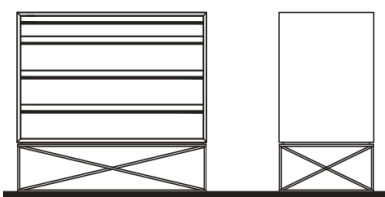

TOULON Dresser

Metal Legs

4x Drawers

39 1/2"   35 1/2"   19 1/2"

TOUL-700/W	Walnut	0
TOUL-700/O	Oak	0