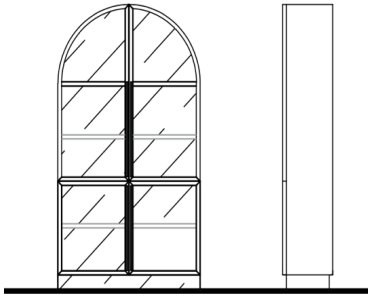

78" 90 1/2" 15 1/2"

BOLO-401/W	Walnut	0
BOLO-401/O	Oak	0

VITRINES & CABINETS	Description		Dimensions in Inches			INFO SHEET
	Item No.	Finish	W	H	D	

BOLOGNA Cabinet - Inner Module

Upholstered Back Panel in Switch Fabric
4x Doors & LED Lighting
Metal Accents