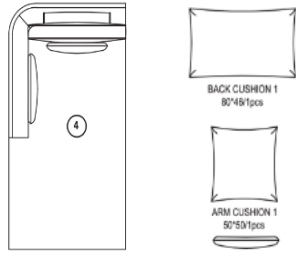

ALEXANDRA Chaise Lounge

Texture Panel/ Frame
Wood Legs

38" 31 1/2" 69 1/2"

FABRIC

ALEX-955/W/F1	Fabric w/ Fabric Back & Walnut Legs	0
ALEX-955/W/F2	Fabric w/ Walnut Back & Legs	0

LEATHER

ALEX-955/W/L1	Leather w/ Leather Back & Walnut Legs	0
ALEX-955/W/L2	Leather w/ Walnut Back & Legs	0