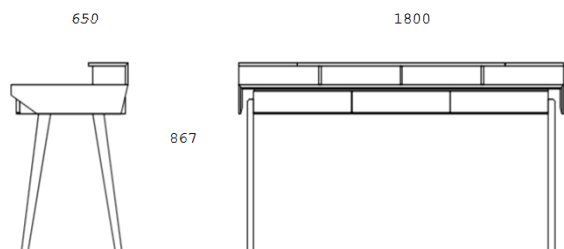

ESCRITORIO DESK MANTA

MOBILFRESNO

DESCRIPTION	FINISHES		REF
WITH TOP COMPARTMENT	Oak		1.260/R
WITH TOP COMPARTMENT	Walnut		1.260/N