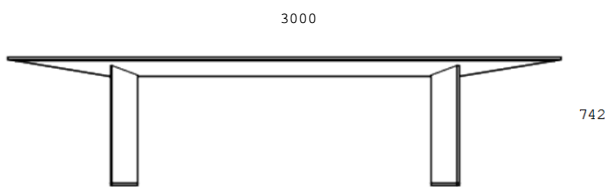

FINISHES		REF
Oak		1.276/R
Walnut		1.276/N

También disponibles en laca mate (al precio del roble) y en laca alto brillo (al precio del nogal).
Also available in matte lacquer (same price as oak) and high gloss lacquer (same price as walnut).