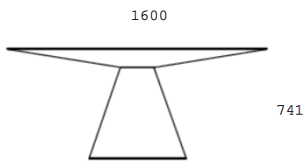

FINISHES		REF
Oak		1.271/R
Walnut		1.271/N