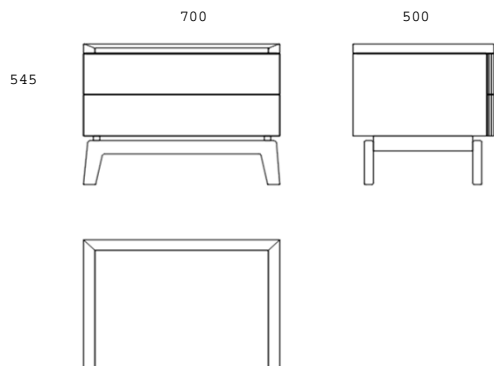

MESITA NIGHTSTAND MANTA

DESCRIPTION	FINISHES		REF
WOODEN TOP	Oak		1.264/R
WOODEN TOP	Walnut		1.264/N
MARBLE TOP	Oak		1.265/R
MARBLE TOP	Walnut		1.265/N

Marble Options		
Negro Marquina	Emperador Gold	Blanco Luzinda

Tambi3n disponibles en laca mate (al precio del roble) y en laca alto brillo (al precio del nogal).
Also available in matte lacquer (same price as oak) and high gloss lacquer (same price as walnut).