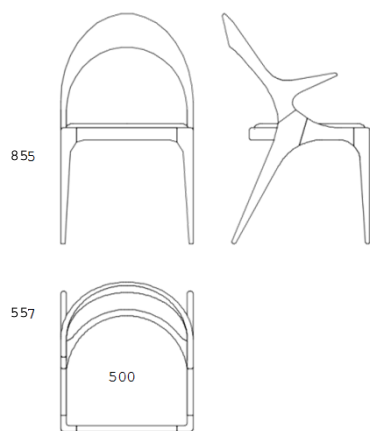

SILLÓN ARMCHAIR SHARON

MOBILFRESNO

FABRIC/OAK		REF
Fabric B		1.297/R/B
Fabric C		1.297/R/C
Fabric D		1.297/R/D
Fabric E		1.297/R/E
Leather P1		1.297/R/P1

FABRIC/WALNUT		REF
Fabric B		1.297/N/B
Fabric C		1.297/N/C
Fabric D		1.297/N/D
Fabric E		1.297/N/E
Leather P1		1.297/N/P1

También disponibles en laca mate (al precio del roble) y en laca alto brillo (al precio del nogal).
Also available in matte lacquer (same price as oak) and high gloss lacquer (same price as walnut).
Tela requerida Material Required: 0,6m (Ancho Width 140cm)