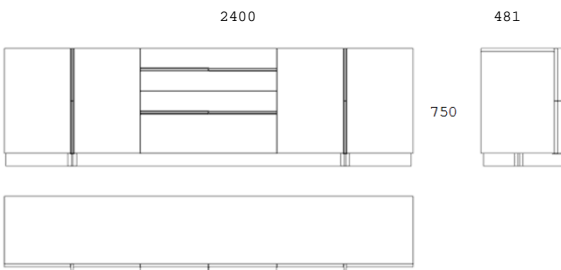

DESCRIPTION	FINISHES		REF
WOODEN TOP	Oak		1.269/R
WOODEN TOP	Walnut		1.269/N

OPTIONS			REF
Marble Top Negro Marquina			1.279M1
Marble Top Blanco Macael			1.279M2

También disponibles en laca mate (al precio del roble) y en laca alto brillo (al precio del nogal).
Also available in matte lacquer (same price as oak) and high gloss lacquer (same price as walnut).