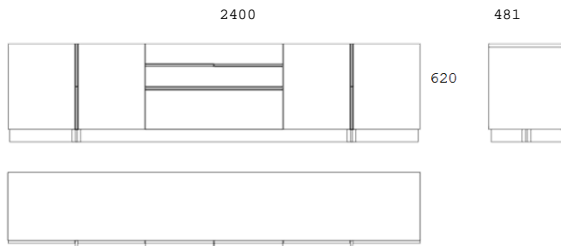

DESCRIPTION	FINISHES		REF
WOODEN TOP	Oak		1.282/R
WOODEN TOP	Walnut		1.282/N

OPTIONS			REF
Marble Top Negro Marquina			1.285M1
Marble Top Blanco Macael			1.285M2

DESCRIPTION	FINISHES		REF
WOODEN TOP	Oak		1.280/R
WOODEN TOP	Walnut		1.280/N