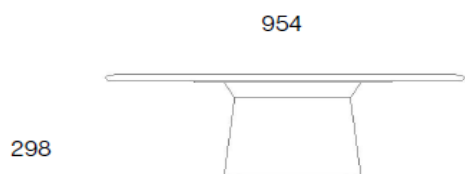

FINISHES		REF
ASH		1.251F
LACQUER		1.251L