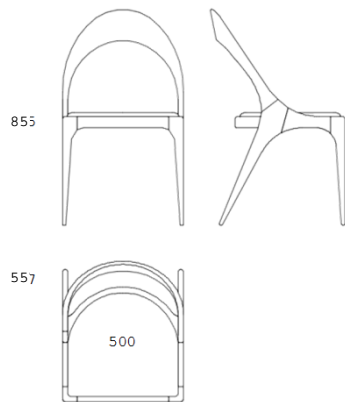

SILLA CHAIR SHARON

MOBILFRESNO

FABRIC/OAK		REF
Fabric B		1.296/R/B
Fabric C		1.296/R/C
Fabric D		1.296/R/D
Fabric E		1.296/R/E
Leather P1		1.296/R/P1

FABRIC/WALNUT		REF
Fabric B		1.296/N/B
Fabric C		1.296/N/C
Fabric D		1.296/N/D
Fabric E		1.296/N/E
Leather P1		1.296/N/P1