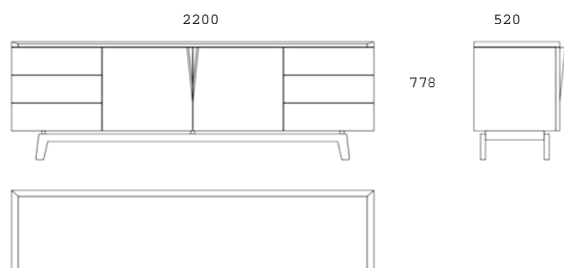

DESCRIPTION	FINISHES		REF
WOODEN TOP	Oak		1.266/R
WOODEN TOP	Walnut		1.266/N
MARBLE TOP	Oak		1.267/R
MARBLE TOP	Walnut		1.267/N

Opti3n: American File Drawer	

Marble Options		
Negro Marquina	Emperador Gold	Blanco Luzinda