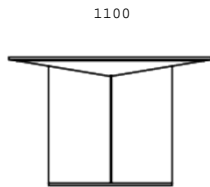

FINISHES		REF
Oak		1.276/R
Walnut		1.276/N

También disponibles en laca mate (al precio del roble) y en laca alto brillo (al precio del nogal).
Also available in matte lacquer (same price as oak) and high gloss lacquer (same price as walnut).