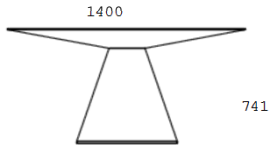

FINISHES		REF
Oak		1.270/R
Walnut		1.270/N