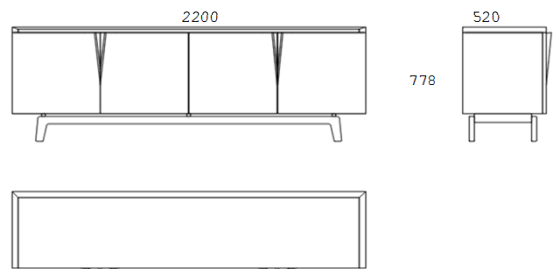

APARADOR SIDEBBOARD MANTA

MOBILFRESNO

DESCRIPTION	FINISHES		REF
WOODEN TOP	Oak		1.262/R
WOODEN TOP	Walnut		1.262/N
MARBLE TOP	Oak		1.263/R
MARBLE TOP	Walnut		1.263/N

Opti3n: American File Drawer	
------------------------------	--