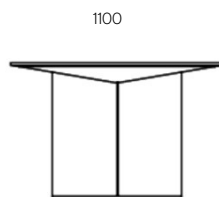

ACABADOS Finishes		REF
Roble Oak		1.276/R
Nogal Walnut		1.276/N

También disponibles en laca mate (al precio del roble) y en laca alto brillo (al precio del nogal).
Also available in matte lacquer (same price as oak) and high gloss lacquer (same price as walnut).