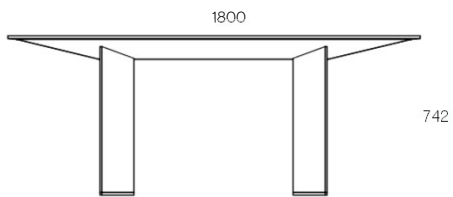

New
2021

Prisma
Konika
Area
Pebble
Manta

MOBILFRESNO

PLANUM[®]
F U R N I T U R E

2021

MOBILFRESNO

Worldwide design. Handmade in Spain

The **PRISMA** dining table designed by Gabriel Teixidó has a uniquely shaped thin top and angled legs on a metal trimmed base. The **KÓNICA** dining table also designed by Gabriel Teixidó features a 2 cone shape pedestal on a thin metal plate. The collection also offers the **AREA** sideboard and media cabinet which are available in several wood and lacquer finishes in different sizes. The design characteristic are the finely designed handles for the otherwise clean contemporary design, The **AREA** cabinets are also available with marble tops. These cabinets can be combined with the **PRISMA** wall mounted shelves which can be equipped with LED light. The **PEBBLE** collections of occasional tables designed by Wow Architects consists of three occasional coffee tables which can be combined into sets or used individually. They are available in a choice of wood finishes with 3 different marble and metal options. The **MANTA** collection designed by Wow Architects features the modified sideboard with sculptured door handles and a home office desk inspired by their natural architectural signature. **SHARON** ellipse, curves and lines intermingle to create the sculpture of a simple and beautiful chair, this is the argument that Paco Camus uses for Sharon's design. **These are our New 2021.**