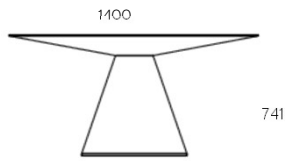

ACABADOS Finishes		REF
Roble Oak		1.270/R
Nogal Walnut		1.270/N