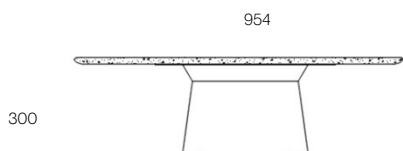

ACABADOS Finishes		REF
Roble Oak		1.250R
Nogal Walnut		1.250N

ACABADOS Finishes		REF
Roble Oak		1.251R
Nogal Walnut		1.251N

ACABADOS Finishes		REF
Roble Oak		1.252R
Nogal Walnut		1.252N

Mármol disponible Marble Options		
Negro Marquina	Blanco Macael	Verde Indio

También disponibles en laca mate (al precio del roble) y en laca alto brillo (al precio del nogal).
Also available in matte lacquer (same price as oak) and high gloss lacquer (same price as walnut).