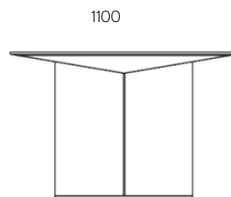

ACABADOS Finishes		REF
Roble Oak		1.274/R
Nogal Walnut		1.274/N