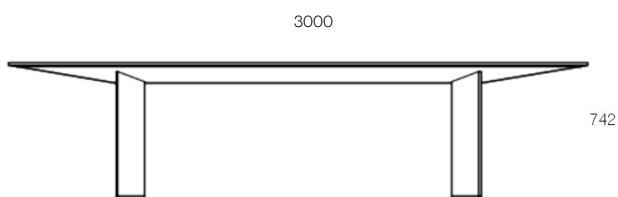

ACABADOS Finishes		REF
Roble Oak		1.276/R
Nogal Walnut		1.276/N

También disponibles en laca mate (al precio del roble) y en laca alto brillo (al precio del nogal).
Also available in matte lacquer (same price as oak) and high gloss lacquer (same price as walnut).