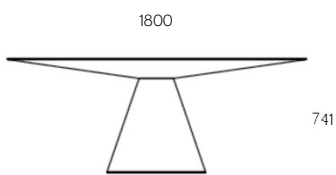

ACABADOS Finishes		REF
Roble Oak		1.272/R
Nogal Walnut		1.272/N

*La mesa Kónica no puede fabricarse en laca alto brillo. Disponible en laca mate al precio del roble.

*Not available in high gloss lacquer. Available in matte lacquer at same price of oak.