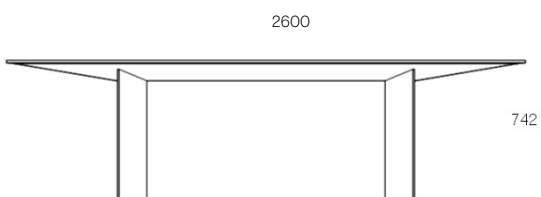

ACABADOS Finishes		REF
Roble Oak		1.275/R
Nogal Walnut		1.275/N