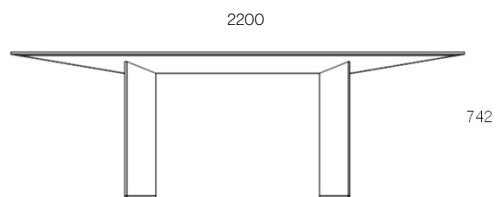

ACABADOS Finishes		REF
Roble Oak		1.274/R
Nogal Walnut		1.274/N