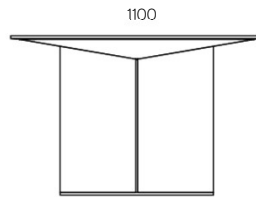

New
2021

Prisma
Konika
Area
Pebble
Manta

MOBILFRESNO

PLANUM[®]
F U R N I T U R E

2021

MOBILFRESNO

Worldwide design. Handmade in Spain

The **PRISMA** dining table designed by Gabriel Teixidó has a uniquely shaped thin top and angled legs on a metal trimmed base. The **KÓNICA** dining table also designed by Gabriel Teixidó features a 2 cone shape pedestal on a thin metal plate. The collection also offers the **AREA** sideboard and media cabinet which are available in several wood and lacquer finishes in different sizes. The design characteristic are the finely designed handles for the otherwise clean contemporary design, The **AREA** cabinets are also available with marble tops. These cabinets can be combined with the **PRISMA** wall mounted shelves which can be equipped with LED light. The **PEBBLE** collections of occasional tables designed by Wow Architects consists of three occasional coffee tables which can be combined into sets or used individually. They are available in a choice of wood finishes with 3 different marble and metal options. The **MANTA** collection designed by Wow Architects features the modified sideboard with sculptured door handles and a home office desk inspired by their natural architectural signature. **SHARON** ellipse, curves and lines intermingle to create the sculpture of a simple and beautiful chair, this is the argument that Paco Camus uses for Sharon's design. **These are our New 2021.**