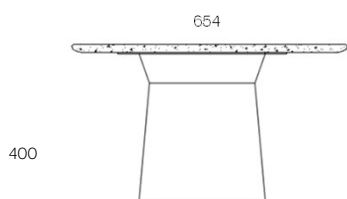

ACABADOS Finishes		REF
Roble Oak		1.250R
Nogal Walnut		1.250N

ACABADOS Finishes		REF
Roble Oak		1.251R
Nogal Walnut		1.251N

ACABADOS Finishes		REF
Roble Oak		1.252R
Nogal Walnut		1.252N

Mármol disponible Marble Options		
Negro Marquina	Blanco Macael	Verde Indio

También disponibles en laca mate (al precio del roble) y en laca alto brillo (al precio del nogal).
Also available in matte lacquer (same price as oak) and high gloss lacquer (same price as walnut).