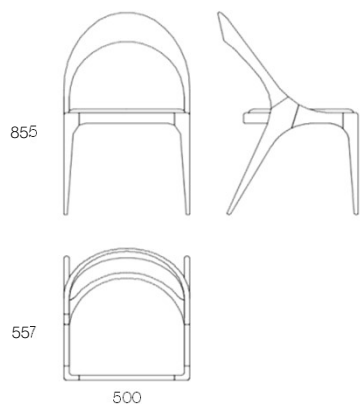

SILLA CHAIR SHARON

MOBILFRESNO

ROBLE Oak		
TELA Fabric		REF
Tela Fabric B		1.296/R/B
Tela Fabric C		1.296/R/C
Tela Fabric D		1.296/R/D
Tela Fabric E		1.296/R/E
Piel Leather P1		1.296/R/P1

NOGAL Walnut		
TELA Fabric		REF
Tela Fabric B		1.296/N/B
Tela Fabric C		1.296/N/C
Tela Fabric D		1.296/N/D
Tela Fabric E		1.296/N/E
Piel Leather P1		1.296/N/P1