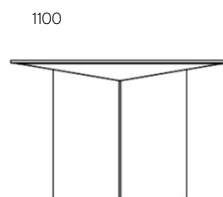

ACABADOS Finishes		REF
Roble Oak		1.275/R
Nogal Walnut		1.275/N