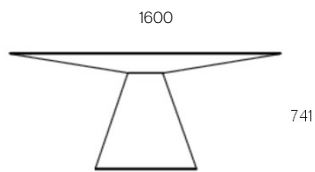

ACABADOS Finishes		REF
Roble Oak		1.271/R
Nogal Walnut		1.271/N