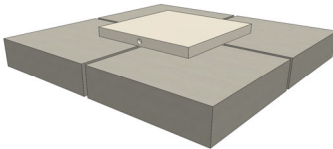

1 vol. / 0.610 m3 / 48 Kg

OCTANE Square Coffee Table (1MESCEENQUAOC)

Central Storage Compartment

43 3/8" 12 5/8" 43 3/8"

OCTAN-106/1	Oak or Walnut (5% or 30% Sheen)

UPCHARGE	Center Storage in Optional Leaf or Lacquer Color