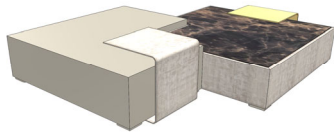

4 vol. / 0.701 m3 / 176 Kg

GATSBY Nesting Tables

Upholstered Coffee Table w/ Marble Top

Plain Lacquer Structure

Upholstered End Table

Metal End Table

63"   16"   55 1/8"

FINISH OPTIONS

GATS-123/AB	Grade A/B
GATS-123/CD	Grade C/D & COM
GATS-123/E	Grade E/ Mastrotto Leather/ Ultrasuede
GATS-123/SUP	Superior Leather Grade SUP

DEDUCT   Lacquer Top instead of Marble for Coffee Table

C.O.M Requirement for 55"W
plain fabric is 4 1/2 yards

HANNAH Coffee Table (1MESSEN120HA)

Top & Plinth Always Lacquer

Polished Stainless Steel Accents

48"   15 3/4"   48"

FINISH OPTIONS

HANN-105/1	Eucalyptus Stain
HANN-105/2	Oak (5% or 30% Sheen)
HANN-105/3	Walnut (5% or 30% Sheen)
HANN-105/4	Lacquered
HANN-105/5	Oak Fumé, Reconstituted Ebony, Reconstituted Rosewood
HANN-105/6	Eucalyptus Frise or Natural Rosewood
HANN-105/7	Natural Ebony

METAL OPTIONS

UPCHARGE	Polished Plated Stainless Steel- Gold, Copper, Nickel Noir
UPCHARGE	Brass

UPCHARGE   Standard Marble Top

HEIGHT W/ MARBLE TOP IS 11 7/8"