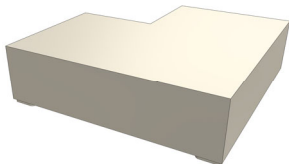

DEDUCT	Lacquer Top instead of Marble for Coffee Table

C.O.M Requirement for 55"W
plain fabric is 3 yards

GATSBY High Coffee Table
Plain Lacquer Top
Plain Lacquer Structure

31 1/8" 12 5/8" 39 3/8"

GATS-129	Lacquer