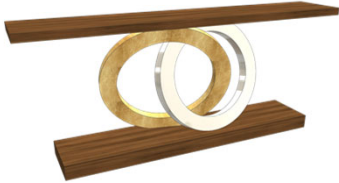

REBECCA Console (1CONTMM150RC)

59"

32 3/4"

13"

REBE-100	Top & Base in HG Lacquer w/ Rings in Matte Lacquer

1 vol. / 0.566 m3 / 40 kg

1 vol. / 0,566m3 / 52 kg

TURIN Console (1CONTMM190TM)

Lacquer Pedestals

74 7/8"

32 1/4"

13"