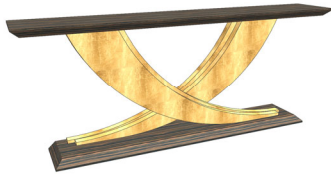

TOP & BASE FINISH OPTIONS

TURI-100/1	All Lacquer
TURI-100/2	Eucalyptus Frise or Natural Rosewood
TURI-100/4	Natural Ebony
TURI-100/5	Reconstituted Ebony, Oak Fume or Reconstituted Rosewood
TURI-100/6	Oak or Walnut (5% or 30% Sheen)
TURI-100/7	Eucalyptus Plain Stain

1 vol. / 0.696 m3 / 60 kg

UPCHARGE	Silver, Gold, Champagne, or Copper Leaf on Pedestals

VOGUE Console (1CON1GVVOG)

1 Drawer

Wood or Lacquer Top & Drawer Trim w/ Lacquered Feet & Wave Effect Drawer Font

Iron Painted Accent

59"

32 1/4"

14 1/4"