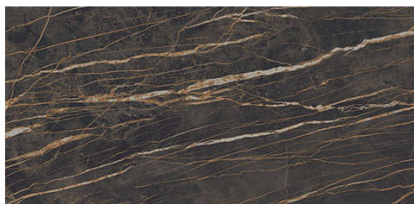

Thunder Nigth

SILK BEIGE

Measure: 2600 x 1200mm

Thickness / Finish: 5.6mm gloss or matte

THUNDER NIGHT

Measure: 3000 x 1000mm

Thickness / Finish: 3.5mm matte

PLEASE NOTE :

- To place ceramics on Extension dining tables please check first with us.
- Measures bigger than mentioned above please check with us.
- Isn't possible to buy these ceramics cut. We need to buy the entire piece even for a coffee table. 'Waste' can be sent back with order
- -Reach out to office for pricing