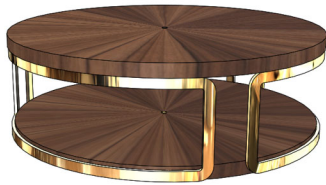

1 vol. / 0.734 m3 / 35 Kg

RIVIERA End Table (1MESAPOREDRV)

Starburst Top w/ Brass Accent

Antique Brass Details

23 5/8"   22 1/2"   23 5/8"

FINISH OPTIONS

RIVI-122/1	Eucalyptus Frise or Natural Rosewood
RIVI-122/3	Reconstituted Ebony, Oak Fume or Reconstituted Rosewood
RIVI-122/4	Natural Ebony
RIVI-122/5	Eucalyptus Stain
RIVI-122/6	Oak or Walnut (5% or 30% Sheen)
RIVI-122/7	All Lacquer

DEDUCT	Stainless Steel Accents