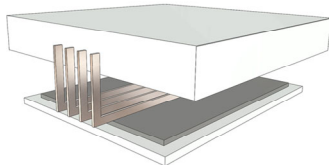

MADRID Coffee Table (1MESCENQUAMI)

2x Drawers
Polished Stainless Steel Accents

41 3/4"   15 3/4"   39 3/8"

FINISH OPTIONS	
MADR-100/7	All Lacquer

1 vol. / 0.568 m3 / 83 kg

UPCHARGE	Polished Plated Stainless Steel- Gold, Copper, Nickel Noir