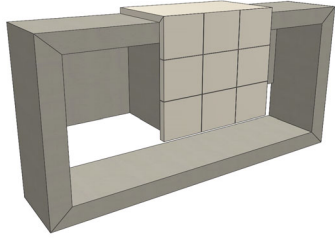

CONSOLES	Description		Dimensions in Inches		
	Item No.	Finish	W	H	D

OCTANE Console (1CON3GV154OC)

Oak Structure

60 5/8"

35"

13 3/4"

FINISH OPTIONS

OCTAN-301/1	Oak or Walnut Drawers
OCTAN-301/2	Lacquer Drawers
OCTAN-301/3	Gold/ Silver/ Champagne Leaf Drawers

1 vol. / 0,539 m3 / 87 Kg

UPCHARGE	Lacquer Structure