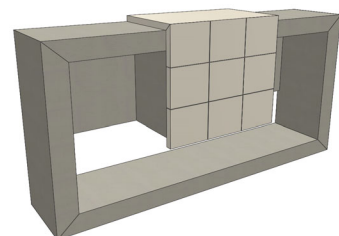

OCTANE Console (1CON3GV130OC)

Oak Structure

51 1/4"   35"   13 3/4"

1 vol. / 0,437 m3 / 78 Kg

FINISH OPTIONS

OCTAN-300/1	Oak or Walnut Drawers	
OCTAN-300/2	Lacquer Drawers	
OCTAN-300/3	Gold/ Silver/ Champagne Leaf Drawers	

UPCHARGE	Lacquer Structure