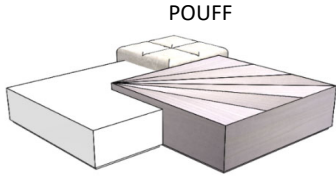

# COFFEE TABLES & END TABLES

Description		Dimesions in Inches		
Item No.	Finish	W	H	D

POUFF

LOW HIGH

SMALLER VERSION AVAILABLE AT SAME PRICE

LOW TABLE:  
31 1/2" X 10 5/8" X 31 1/2"

HIGH TABLE:  
31 1/2" X 12 5/8" X 31 1/2"