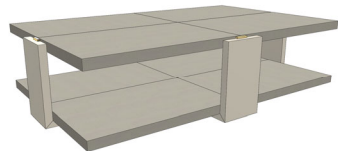

FINISH OPTIONS FOR TOP & BASE

SLIDIN-813/1	Eucalyptus Frise or Natural Rosewood
SLIDIN-813/3	Reconstituted Ebony, Oak Fume or Reconstituted Rosewood
SLIDIN-813/4	Natural Ebony
SLIDIN-813/5	Eucalyptus Stain
SLIDIN-813/6	Oak (5% or 30% Sheen)
SLIDIN-813/7	Walnut (5% or 30% Sheen)
SLIDIN-813/8	All Lacquer