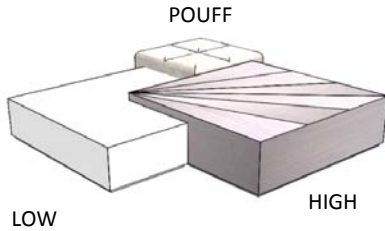

COFFEE TABLES & END TABLES

Description		Dimesions in Inches		
Item No.	Finish	W	H	D

SANTORINI Coffee Table
Polished Stainless Steel Accents

51 1/4" 18 1/8" 33 1/2"

MADR-100	Natural Rosewood
-----------------	------------------