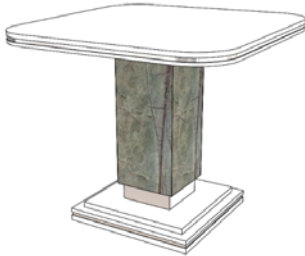

1 vol. / 0.250 m3 / 30 Kg

STONE COLUMN				
MAJE-189/1	Polished Stainless Steel Detail			
MAJE-189/2	Polished Plated Stainless Steel Colors			
MAJE-189/3	Brushed Brass			

NATURAL EBONY OR NATURAL ROSEWOOD TOP COLUMN				
MAJE-189/4	Polished Stainless Steel Detail			
MAJE-189/5	Polished Plated Stainless Steel Colors			
MAJE-189/6	Brushed Brass			

OAK FUME, RECON. EBONY, RECON. ROSEWOOD OR EUCALYPTUS FRISE COLUMN				
MAJE-189/7	Polished Stainless Steel Detail			
MAJE-189/8	Polished Plated Stainless Steel Colors			
MAJE-189/9	Brushed Brass			

PLAIN EUCALYPTUS STAIN COLUMN				
MAJE-189/10	Polished Stainless Steel Detail			
MAJE-189/11	Polished Plated Stainless Steel Colors			
MAJE-189/12	Brushed Brass			

OAK OR WALNUT COLUMN				
MAJE-189/13	Polished Stainless Steel Detail			
MAJE-189/14	Polished Plated Stainless Steel Colors			
MAJE-189/15	Brushed Brass