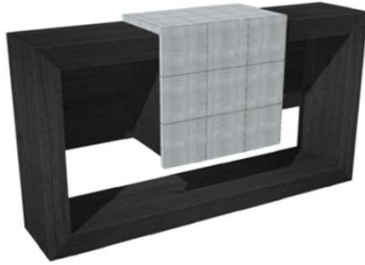

CONSOLES	Description		Dimensions in Inches		
	Item No.	Finish	W	H	D

OCTANE Console
Oak Structure

51 1/4"   35"   13 3/4"

OCTAN-300/1	Oak or Walnut Drawers
OCTAN-300/2	Lacquer Drawers
OCTAN-300/3	Gold/ Silver/ Champagne Leaf Drawers

1 vol. / 0,437 m3 / 78 Kg

60 5/8"   35"   13 3/4"

OCTAN-301/1	Oak or Walnut Drawers
OCTAN-301/2	Lacquer Drawers
OCTAN-301/3	Gold/ Silver/ Champagne Leaf Drawers

1 vol. / 0,539 m3 / 87 Kg