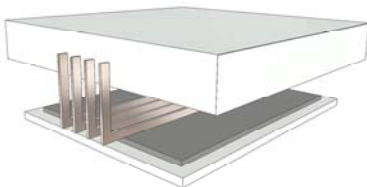

1 vol. / 0,424 m3 / 62 kg

FINISH OPTIONS	
MADR-100/1	Eucalyptus Frise, Ash Burl or Natural Rosewood
MADR-100/2	Tulip Wood
MADR-100/3	Reconstituted Ebony, Oak Fume or Reconstituted Rosewood
MADR-100/4	Natural Ebony
MADR-100/5	Eucalyptus Stain
MADR-100/6	Oak or Walnut (5% or 30% Sheen)
MADR-100/7	All Lacquer

UPCHARGE	For Polished Plated Stainless Steel Colors