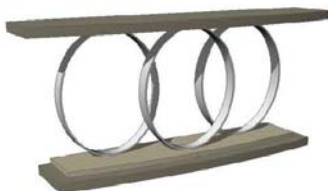

1 vol. / 0,566 m3 / 40 Kg

*** RECOMMENDED THAT ALL ABOVE UNITS BE ATTACHED TO WALL***