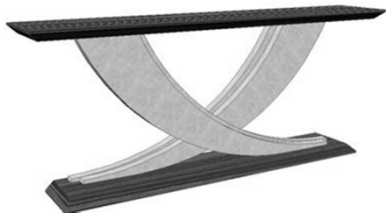

CONSOLES	Description		Dimensions in Inches		
	Item No.	Finish	W	H	D

TURIN Console
Lacquer Pedestals

74 7/8"   32 1/4"   13"

TOP & BASE FINISH OPTIONS		
TURI-100/1	All Lacquer	
TURI-100/2	Eucalyptus Frise, Ash Burl or Natural Rosewood	
TURI-100/3	Tulip Wood	
TURI-100/4	Natural Ebony	
TURI-100/5	Reconstituted Ebony, Oak Fume or Reconstituted Rosewood	
UPCHARGE	Silver, Gold, Champagne, or Copper Leaf on Pedestals	

*** RECOMMENDED THAT UNIT BE ATTACHED TO WALL***