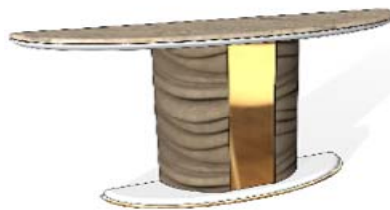

TULIP WOOD

FAN-100/16	Polished Stainless Steel	
FAN-100/17	Polished Plated Stainless Steel Colors	
FAN-100/18	Brass	

GATSBY Console

Marble Top w/ Lacquer Base
Upholstered Pleated Base
Polished Plated Stainless Steel Accents

63"   33 7/8"   14 1/4"

GATS-122/AB	Grade A/B	
GATS-122/CD	Grade C/D & COM	
GATS-122/E	Grade E/ Mastrotto Leather/ Ultrasuede	
GATS-122/SUP	Superior Leather Grade SUP	
GATS-122/NAB	Nabuk Leather