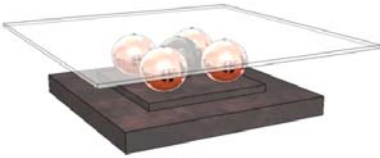

2 vol. / 0,411 m3 / 84 Kg

PORTOBELLO Coffee Table				
5x Lacquered Balls				
Glass Top w/ 15mm Thick Glass				
		43 3/8"	13 5/8"	43 3/8"
FINISH OPTIONS				
PORTO-110/1	Eucalyptus Frise, Ash Burl or Natural Rosewood			
PORTO-110/2	All Lacquer			
PORTO-110/3	Oak or Walnut (5% or 30% Sheen)			
PORTO-110/4	Tulip Wood			
PORTO-110/5	Reconstituted Ebony, Oak Fume or Reconstituted Rosewood			
PORTO-110/6	Natural Ebony			
PORTO-110/7	Eucalyptus Stain			
UPCHARGE	4x Outside Balls in Polished Plated Stainless Steel - Copper or Gold