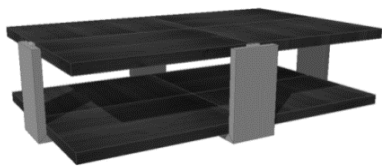

1 vol. / 0,579 m3 / 63 kg

FINISH OPTIONS FOR TOP & BASE

SLIDIN-813/1	Eucalyptus Frise, Ash Burl or Natural Rosewood
SLIDIN-813/2	Tulip Wood
SLIDIN-813/3	Reconstituted Ebony, Oak Fume or Reconstituted Rosewood
SLIDIN-813/4	Natural Ebony
SLIDIN-813/5	Eucalyptus Stain
SLIDIN-813/6	Oak (5% or 30% Sheen)
SLIDIN-813/7	Walnut (5% or 30% Sheen)
SLIDIN-813/8	All Lacquer

SLIDING End Table

23 5/8"   20 1/4"   23 5/8"