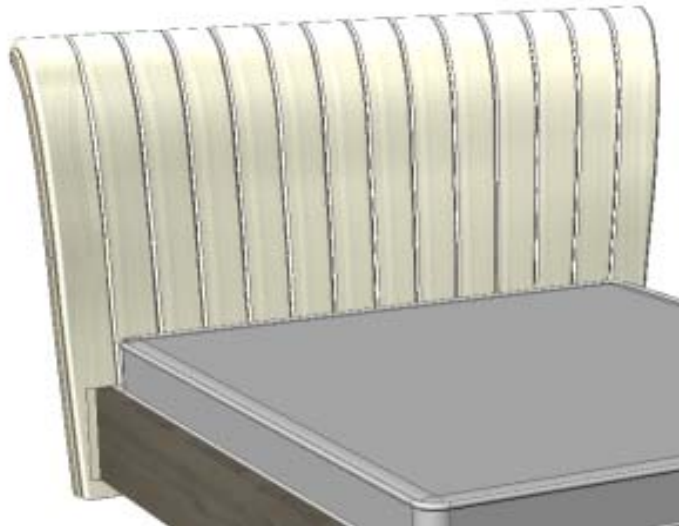

Bedroom

Description

Dimensions in Inches

Item No.

Finish

W

H

D

Upholstered Head Board Only

PLAZA Queen Size Head Board

76 5/8"

59"

10 5/8"

PLAZA-113/AB1	Grade A/B	
PLAZA-113/CD1	Grade C/D & COM	
PLAZA-113/E1	Grade E/ Mastrotto Leather/ Ultrasuede	
PLAZA-113/SUP1	<i>Superior Leather Grade SUP</i>	