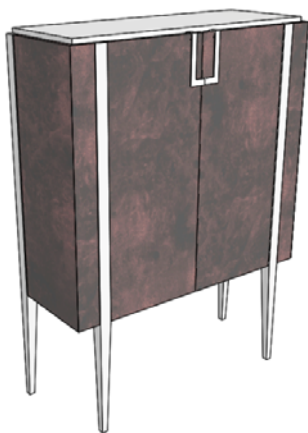

High Bar

PORTOBELLO Vitrine 2x Glass Shelves w/ Mirrored Back			47 1/4"	63"	17 3/4"
PORTO-106/1	Lacquer Top, Legs & Interior w/ Ash Burl Structure				
PORTO-106/2	All Lacquer				
PORTO-106/3	Lacquer Top, Legs & Interior w/ Oak or Walnut Structure				
UPCHARGE	LED Lighting				
METAL OPTION UPCHARGES:					
UPCHARGE	Polished Painted Stainless Steel - Copper, Gold, Nickel Noir				
UPCHARGE	Brushed Brass				

2 vol. / 0,864 m3 / 123 Kg