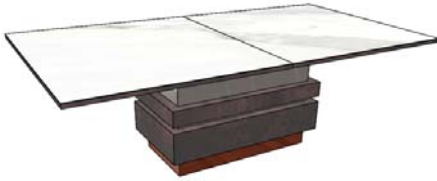

Dining

Description	Item No.	Finish	Dimensions in Inches		
			W	H	D
PORTOBELLO Rectangular Ext. Dining Table Polished Stainless Steel Base			94 1/2"	30" 2x 17 3/4" Extensions	39 3/8"
PORTO-102/1	Ash Burl Top, Column in Lacquer w/ Ash Burl Detail				
PORTO-102/2	All Lacquer				
PORTO-102/3	Walnut or Oak Top, Column in Lacquer w/Walnut or Oak Detail				
UPCHARGE	Ceramic Top				
UPCHARGE	Glass Top				
			86 5/8"	30" 2x 17 3/4" Extensions	39 3/8"
PORTO-103/1	Ash Burl Top, Column in Lacquer w/ Ash Burl Detail				
PORTO-103/2	All Lacquer				
PORTO-103/3	Walnut or Oak Top, Column in Lacquer w/Walnut or Oak Detail				
UPCHARGE	Ceramic Top				
UPCHARGE	Glass Top				
			78 3/4"	30" 2x 17 3/4" Extensions	39 3/8"
PORTO-104/1	Ash Burl Top, Column in Lacquer w/ Ash Burl Detail				
PORTO-104/2	All Lacquer				
PORTO-104/3	Walnut or Oak Top, Column in Lacquer w/Walnut or Oak Detail				
UPCHARGE	Ceramic Top				
UPCHARGE	Glass Top				
			70 7/8"	30" 2x 15 3/4" Extensions	39 3/8"
PORTO-105/1	Ash Burl Top, Column in Lacquer w/ Ash Burl Detail				
PORTO-105/2	All Lacquer				
PORTO-105/3	Walnut or Oak Top, Column in Lacquer w/Walnut or Oak Detail				
UPCHARGE	Ceramic Top				
UPCHARGE	Glass Top				
METAL OPTION UPCHARGES:					
UPCHARGE	Polished Painted Stainless Steel - Copper, Gold, Nickel Noir				
UPCHARGE	Brushed Brass				

2 vol. / 2,188 m3 / 177 kg