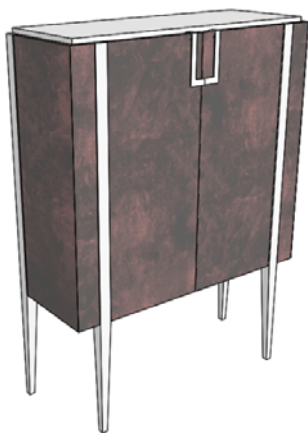

70 7/8" 30" 39 3/8"
 2x 15 3/4" Extensions

PORTO-105/1	Ash Burl Top, Column in Lacquer w/ Ash Burl Detail	
PORTO-105/2	All Lacquer	
PORTO-105/3	Walnut or Oak Top, Column in Lacquer w/ Walnut or Oak Detail	
UPCHARGE	Ceramic Top	
UPCHARGE	Glass Top	

METAL OPTION UPCHARGES:

UPCHARGE	Polished Painted Stainless Steel - Copper, Gold, Nickel Noir	
UPCHARGE	Brushed Brass	

2 vol. / 2,188 m3 / 177 kg

High Bar

PORTOBELLO Vitrine
 2x Glass Shelves
 w/ Mirrored Back
 47 1/4" 63" 17 3/4"