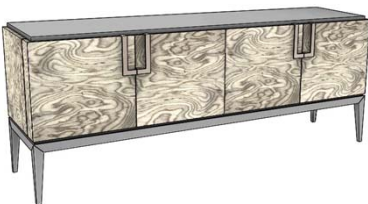

UPCHARGE	Cutlery Insert
-----------------	----------------

METAL OPTION UPCHARGES:

UPCHARGE	Polished Painted Stainless Steel - Copper, Gold, Nickel Noir
UPCHARGE	Brushed Brass

3 vol. / 0,852 m3 / 146 Kg

PORTOBELLO Sideboard on Legs

4x Doors
 2x Lacquered Shelves
 Polished Stainless Steel Accents

86 5/8" 32 1/4" or 36" 19 5/8"

PORTO-115/1	Lacquer Top, Feet & Interior w/ Ash Burl Structure
PORTO-115/2	All Lacquer
PORTO-115/3	Lacquer Top, Plinth & Interior w/ Oak or Walnut Structure

UPCHARGE	Cutlery Insert
-----------------	----------------

METAL OPTION UPCHARGES:

UPCHARGE	Polished Painted Stainless Steel - Copper, Gold, Nickel Noir
UPCHARGE	Brushed Brass

3 vol. / 1,041 m3 / 166 Kg

PORTOBELLO Sideboard on Legs