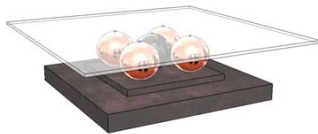

METAL OPTION UPCHARGES:

UPCHARGE	Polished Painted Stainless Steel - Copper, Gold, Nickel Noir			
UPCHARGE	Brushed Brass			

4 vol. / 0,495 m3 / 100 Kg

Occasional

2 vol. / 0,411 m3 / 84 Kg

PORTOBELLO Coffee Table 5x Balls Glass Top w/ 15mm Thick Glass		43 3/8"	13 5/8"	43 3/8"
---	--	---------	---------	---------