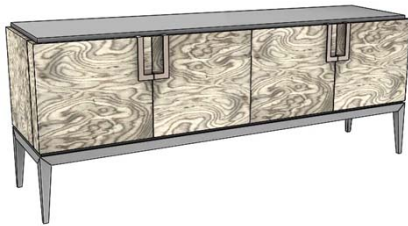

1x Drawer
 1x Drawer w/ Upholstered Bottom
 2x Shelves
 Polished Stainless Steel Accents

70 7/8" 33 7/8" 21 5/8"

PORTO-101/1	Lacquer Top, Plinth & Interior w/ Ash Burl Structure
PORTO-101/2	All Lacquer
PORTO-101/3	Lacquer Top, Plinth & Interior w/ Oak or Walnut Structure

UPCHARGE	Cutlery Insert
-----------------	----------------

METAL OPTION UPCHARGES:

UPCHARGE	Polished Painted Stainless Steel - Copper, Gold, Nickel Noir
UPCHARGE	Brushed Brass

3 vol. / 0,852 m3 / 146 Kg

PORTOBELLO Sideboard on Legs