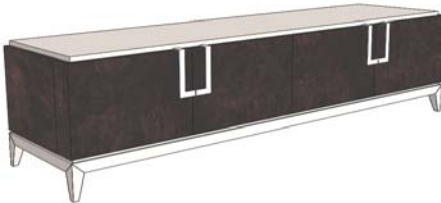

2 vol. / 0.790 m3 / 118 Kg

FINISH OPTIONS

PORTO-118/1	Eucalyptus Frise, Ash Burl or Natural Rosewood	
PORTO-118/2	All Lacquer	
PORTO-118/3	Oak or Walnut (5% or 30% Sheen)	
PORTO-118/4	Tulip Wood	
PORTO-118/5	Reconstituted Ebony, Oak Fume or Reconstituted Rosewood	
PORTO-118/6	Natural Ebony	
PORTO-118/7	Eucalyptus Stain	

UPCHARGE	SAT Repeater - IR	

OPTIONAL METAL FINISHES

UPCHARGE	Polished Plated Stainless Steel - Copper, Gold, Nickel Noir	
UPCHARGE	Brushed Brass	

PORTOBELLO Media Cabinet on Legs
4x Doors
2x Lacquer Shelves
Lacquer Top, Feet & Interior
Polished Stainless Steel Accents

78 3/4"   21 5/8"   19 5/8"