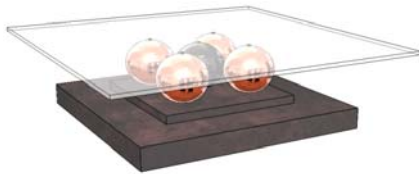

UPCHARGE	SAT Repeater - IR	
----------	-------------------	--

OPTIONAL METAL FINISHES		
UPCHARGE	Polished Plated Stainless Steel - Copper, Gold, Nickel Noir	
UPCHARGE	Brushed Brass	

OCCASIONAL

2 vol. / 0.316 m3 / 84 Kg