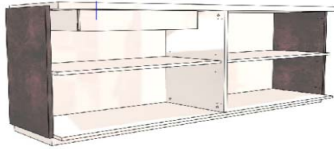

2 vol. / 1.301 m3 / 146 Kg

PORTOBELLO Sideboard
 4x Doors
 1x Interior Drawer w/ Upholstered Bottom, 2x Lacquer Shelves
 Lacquer Top, Plinth & Interior
 Polished Stainless Steel Accents
 86 5/8" 33 7/8" 21 5/8"