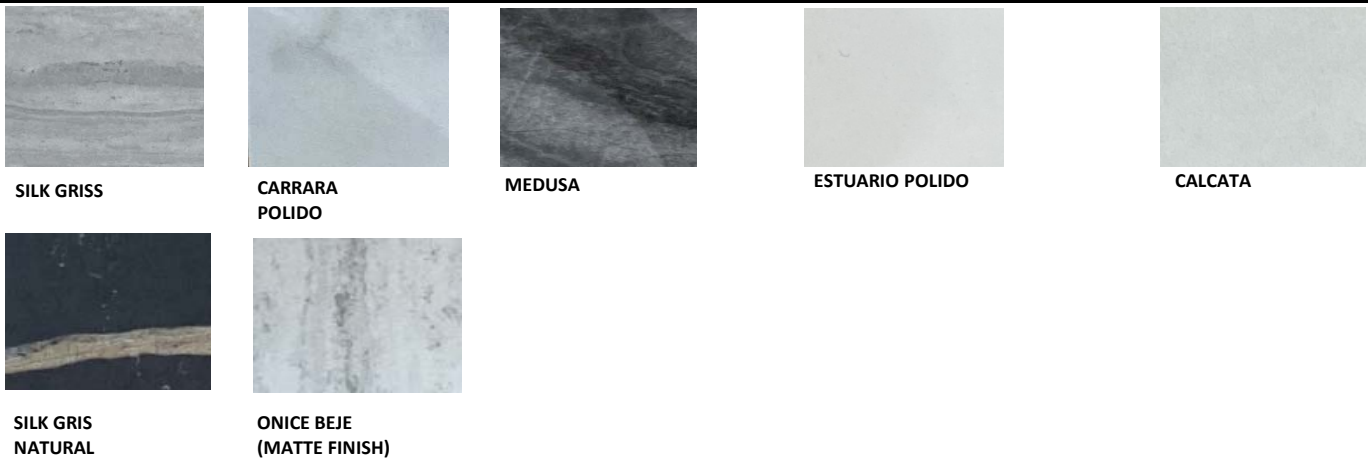

BURGANDY

LIGHT GRAY

PLEASE NOTE ABOVE WOODS ARE AVAILABLE IN THE BELOW SHEENS:

5% MATTE OR 30% SEMIGLOSS - USE MATTE PRICING

100% SHEEN - USE HIGH GLOSS PRICING

ALEAL Finishes

STAINLESS STEEL

**POLISHED STAINLESS
STEEL**

**BRUSHED STAINLESS
STEEL**

BRASS

BRUSHED BRASS

BRUSHED ANTIQUE BRASS

POLISHED PLATED STAINLESS STEEL

COPPER

NICKEL NOIR

GOLD

ALEAL Finishes

CERAMIC FINISHES

CERAMIC FINISHES (MARBLE IMITATIONS w/ GLOSS FINISH)

PLEASE NOTE :

The above ceramic finishes cannot be applied to Extension tables -- they are too thick (5.6 MM).

CERAMIC FINISHES (MARBLE IMITATIONS w/ MATTE FINISH)