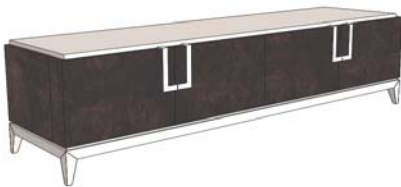

2 vol. / 0.715 m3 / 106 Kg

FINISH OPTIONS

PORTO-119/1	Eucalyptus Frise, Ash Burl or Natural Rosewood	
PORTO-119/2	All Lacquer	
PORTO-119/3	Oak or Walnut (5% or 30% Sheen)	
PORTO-119/4	Tulip Wood	
PORTO-119/5	Reconstituted Ebony, Oak Fume or Reconstituted Rosewood	
PORTO-119/6	Natural Ebony	
PORTO-119/7	Eucalyptus Stain	

UPCHARGE	SAT Repeater - IR	

OPTIONAL METAL FINISHES

UPCHARGE	Polished Plated Stainless Steel - Copper, Gold, Nickel Noir	
UPCHARGE	Brushed Brass