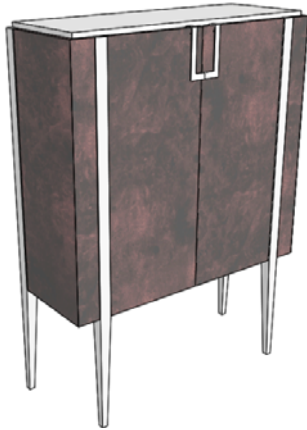

VITRINE

Description		Dimensions in Inches		
Item No.	Finish	W	H	D

PORTOBELLO Vitrine
2x Doors
2x Interior Glass Shelves, Mirrored Back
Lacquer Top, Feet & Interior
Polished Stainless Steel Accents

47 1/4"   63"   17 3/4"

FINISH OPTIONS

PORTO-106/1	Eucalyptus Frise, Ash Burl or Natural Rosewood
PORTO-106/2	All Lacquer
PORTO-106/3	Oak or Walnut (5% or 30% Sheen)
PORTO-106/4	Tulip Wood
PORTO-106/5	Reconstituted Ebony, Oak Fume or Reconstituted Rosewood
PORTO-106/6	Natural Ebony
PORTO-106/7	Eucalyptus Stain

UPCHARGE	LED Lighting

OPTIONAL METAL FINISHES

UPCHARGE	Polished Plated Stainless Steel - Copper, Gold, Nickel Noir
UPCHARGE	Brushed Brass

2 vol. / 1.064 m3 / 123 Kg

*** RECOMMENDED THAT UNIT BE ATTACHED TO WALL ***

MEDIA

PORTOBELLO Media Cabinet
4x Doors
2x Lacquer Shelves
Lacquer Top, Plinth & Interior
Polished Stainless Steel Accents

86 5/8"   21 5/8"   19 5/8"