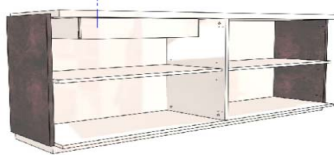

# SIDEBOARD

Description		Dimensions in Inches		
Item No.	Finish	W	H	D

<b>PORTOBELLO Sideboard</b>				
4x Doors				
1x Interior Drawer w/ Upholstered Bottom, 2x Lacquer Shelves				
Lacquer Top, Plinth & Interior				
Polished Stainless Steel Accents				
		86 5/8"	33 7/8"	21 5/8"