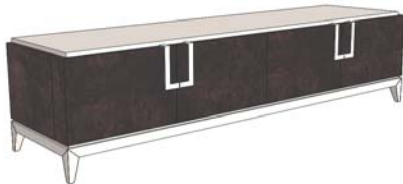

4x Doors  
 2x Lacquer Shelves  
 Lacquer Top, Feet & Interior  
 Polished Stainless Steel Accents

78 3/4"      21 5/8"      19 5/8"

2 vol. / 0.715 m3 / 106 Kg

**FINISH OPTIONS**

PORTO-119/1	Eucalyptus Frise, Ash Burl or Natural Rosewood	
PORTO-119/2	All Lacquer	
PORTO-119/3	Oak or Walnut (5% or 30% Sheen)	
PORTO-119/4	Tulip Wood	
PORTO-119/5	Reconstituted Ebony, Oak Fume or Reconstituted Rosewood	
PORTO-119/6	Natural Ebony	
PORTO-119/7	Eucalyptus Stain	