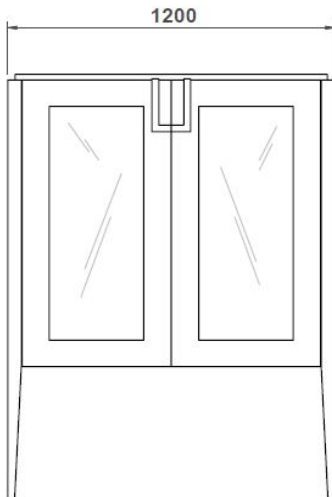

# VITRINE

Description		Dimensions in Inches		
Item No.	Finish	W	H	D

2 vol. / 1.064 m3 / 123 Kg

**PORTOBELLO Vitrine**  
 2x Doors, 2x Interior Glass Shelves, Mirrored Back  
 Lacquer Top, Feet & Interior  
 Polished Stainless Steel Accents