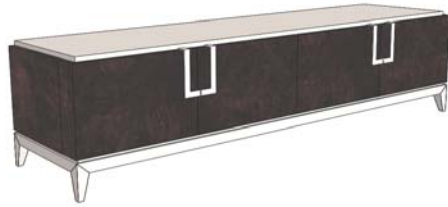

**PORTOBELLO Media Cabinet on Legs**

4x Doors  
 2x Lacquer Shelves  
 Lacquer Top, Feet & Interior  
 Polished Stainless Steel Accents

86 5/8"      21 5/8"      19 5/8"

2 vol. / 0.790 m3 / 118 Kg

**FINISH OPTIONS**