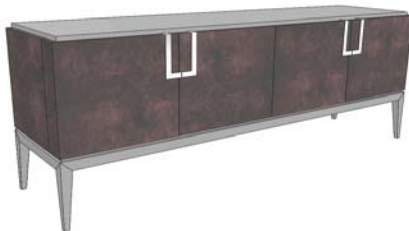

## PORTOBELLO Sideboard on Legs

4x Doors  
2x Lacquer Shelves  
Lacquer Top, Legs & Interior  
Polished Stainless Steel Accents

78 3/4"      33 7/8" or 36"      19 5/8"

2 vol. / 1.180 m3 / 141 Kg