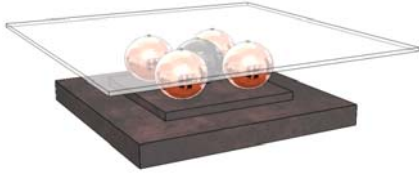

OCCASIONAL	Description		Dimensions in Inches		
	Item No.	Finish	W	H	D

2 vol. / 0.316 m3 / 84 Kg

PORTOBELLO Coffee Table
5x Lacquered Balls
Glass Top w/ 15mm Thick Glass

43 3/8"   13 5/8"   43 3/8"

FINISH OPTIONS		
PORTO-110/1	Eucalyptus Frise, Ash Burl or Natural Rosewood	
PORTO-110/2	All Lacquer	
PORTO-110/3	Oak or Walnut (5% or 30% Sheen)	
PORTO-110/4	Tulip Wood	
PORTO-110/5	Reconstituted Ebony, Oak Fume or Reconstituted Rosewood	
PORTO-110/6	Natural Ebony	
PORTO-110/7	Eucalyptus Stain	

UPCHARGE	4x Outside Balls in Polished Plated Stainless Steel - Copper or Gold