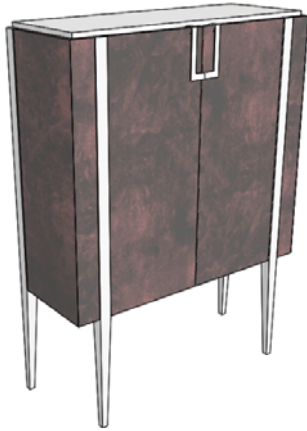

VITRINE

Description		Dimensions in Inches		
Item No.	Finish	W	H	D

2 vol. / 1.064 m3 / 123 Kg