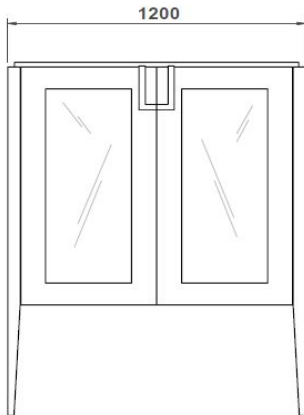

# VITRINE

Description		Dimensions in Inches		
Item No.	Finish	W	H	D

2 vol. / 1.064 m3 / 123 Kg

**PORTOBELLO Vitrine**  
 2x Doors, 2x Interior Glass Shelves, Mirrored Back  
 Lacquer Top, Feet & Interior  
 Polished Stainless Steel Accents