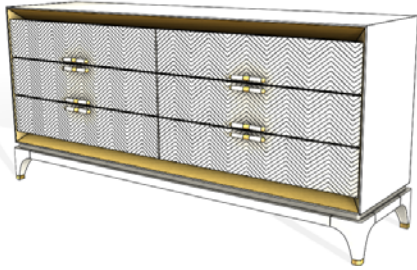

Dresser

w/ 6x Drawers
Upholstered Fronts
HG Lacquer Structure w/ Metal Accents

78 3/4"   39 3/8"   21 1/8"

PREST-106/AB	Grade A/B
PREST-106/CD	Grade C/D & COM
PREST-106/E	Grade E/ Mastrotto Leather/ Ultrasuede
PREST-106/SUP	Superior Leather Grade SUP

C.O.M Requirement for 55"W
plain fabric is 2 1/2 yards