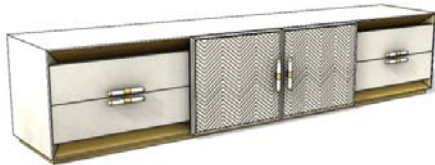

PREST-3010/AB	Grade A/B	
PREST-3010/CD	Grade C/D & COM	
PREST-3010/E	Grade E/ Mastrotto Leather/ Ultrasuede	
PREST-3010/SUP	Superior Leather Grade SUP	

C.O.M Requirement for 55"W
plain fabric is 2 yards

PRESTIGE TV Panel
HG Lacquer Back Panel
Upholstered Front Panel
Metal Accents

90 1/2"   52 3/4"   8"