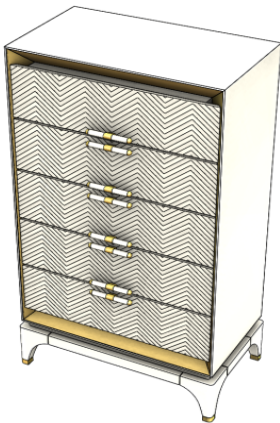

High Chest

w/ 5x Drawers
Upholstered Fronts
HG Lacquer Structure w/ Metal Accents

31 1/2"   57"   19 1/8"

PREST-107/AB	Grade A/B
PREST-107/CD	Grade C/D & COM
PREST-107/E	Grade E/ Mastrotto Leather/ Ultrasuede
PREST-107/SUP	Superior Leather Grade SUP

C.O.M Requirement for 55"W
plain fabric is 1 3/4 yards

*** RECOMMENDED THAT UNIT BE ATTACHED TO WALL***