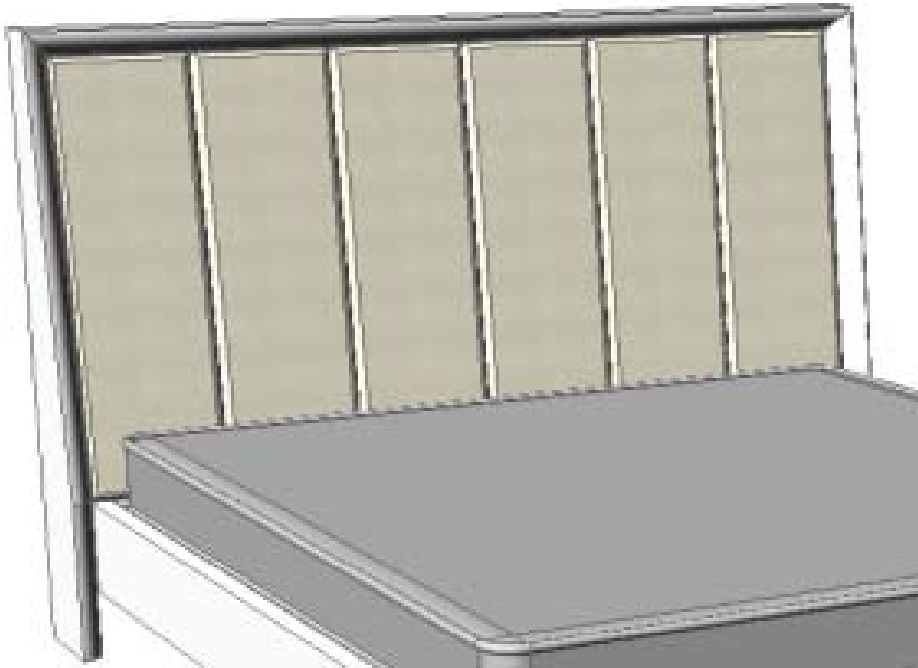

Bedroom

Description

Dimensions in Inches

Upholstered Head Board Only

Item No.

Finish

W

H

D

Please Note: If purchased w/ Leather headboard there will have Seam down the middle

C.O.M requirement : 4 1/2 yards of 55"W plain fabric

RIVIERA Queen Size Head Board

69 7/8"

59"

9"

RIVI-113/AB1	Grade A/B
RIVI-113/CD1	Grade C/D & COM
RIVI-113/E1	Grade E/ Mastrotto Leather/ Ultrasuede
RIVI-113/SUP1	Superior Leather Grade SUP

RIVIERA King Size Head Board

85 7/8"

59"

9"

RIVI-114/AB1	Grade A/B
RIVI-114/CD1	Grade C/D & COM
RIVI-114/E1	Grade E/ Mastrotto Leather/ Ultrasuede
RIVI-114/SUP1	Superior Leather Grade SUP

RIVIERA California King Size Head Board

81 7/8"

59"

9"

RIVI-115/AB1	Grade A/B
RIVI-115/CD1	Grade C/D & COM
RIVI-115/E1	Grade E/ Mastrotto Leather/ Ultrasuede
RIVI-115/SUP1	Superior Leather Grade SUP