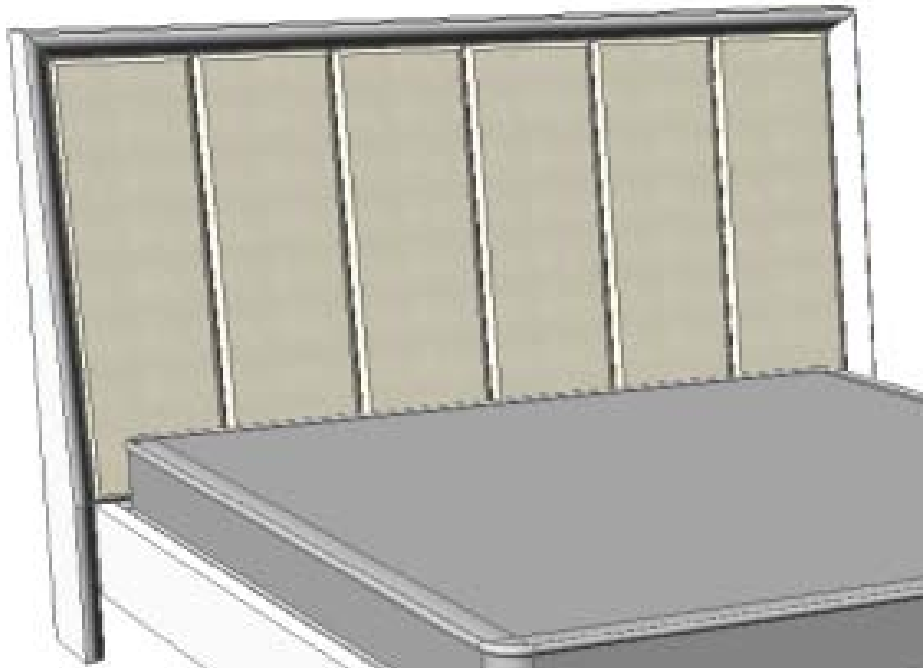

4 vol. / 0,610 m3 / 132 Kg

Bedroom

Description

Dimensions in Inches

Item No.	Finish	W	H	D
----------	--------	---	---	---

Upholstered Head Board Only

****Please Note: If purchased w/ Leather headboard there will have Seam down the middle****