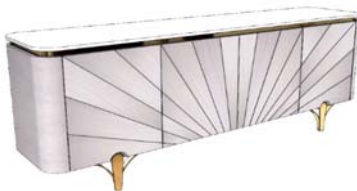

3 vol. / 1.247 m3 / 177 Kg

FINISH OPTIONS

SERE-101/1	Oak or Walnut (5% or 30% Sheen)
SERE-101/2	Natural Ebony
SERE-101/3	Reconstituted Ebony, Oak Fume or Reconstituted Rosewood
SERE-101/4	Eucalyptus Frise, Tulip Wood or Natural Rosewood
SERE-101/5	Eucalyptus Stain
SERE-101/6	All Lacquer

OPTIONAL METAL FINISHES

UPCHARGE	Polished Plated Stainless Steel
UPCHARGE	Brushed Brass

EXTRAS

UPCHARGE	Marble Top
UPCHARGE	Cutlery Insert

BAR

SERENITY Bar

2x Doors
3x Interior Wood Shelves
Top & Structure in Wood, Interior in Lacquer
Stainless Steel Accents

47 1/4"   59"   21 5/8"