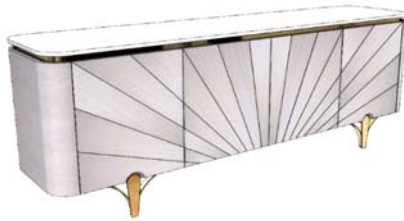

SIDEBORD

Description		Dimensions in Inches		
Item No.	Finish	W	H	D

SERENITY Sideboard

4x Doors
1x Upholstered Interior Drawer & 2x Wood Shelves
Top & Structure in Wood, Interior in Lacquer
Stainless Steel Accents

94 1/2"   35 1/2"   21 5/8"

3 vol. / 1.345 m3 / 184 Kg

FINISH OPTIONS

SERE-100/1	Oak or Walnut (5% or 30% Sheen)
SERE-100/2	Natural Ebony
SERE-100/3	Reconstituted Ebony, Oak Fume or Reconstituted Rosewood
SERE-100/4	Eucalyptus Frise, Tulip Wood or Natural Rosewood
SERE-100/5	Eucalyptus Stain
SERE-100/6	All Lacquer

OPTIONAL METAL FINISHES

UPCHARGE	Polished Plated Stainless Steel
UPCHARGE	Brushed Brass

EXTRAS

UPCHARGE	Marble Top
UPCHARGE	Cutlery Insert

SERENITY Sideboard

4x Doors
1x Upholstered Interior Drawer & 2x Wood Shelves
Top & Structure in Wood, Interior in Lacquer
Stainless Steel Accents

86 5/8"   35 1/2"   21 5/8"