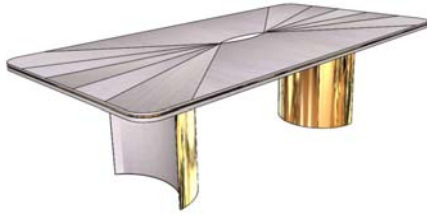

MARBLES

M06

M07

M08

M09

M10

TABLE OF CONTENTS

	<u>PAGE #</u>
DINING TABLE	7
SIDEBOARD	8
BAR	8
MEDIA	9
OCCASIONAL	9-10

DINING TABLE

Description		Dimensions in Inches		
Item No.	Finish	W	H	D

SERENITY Rectangular Dining Table

Wood Top & Interior Column
Stainless Steel Accent & Outside Column

94 1/2" | 30" | 47 1/4"

FINISH OPTIONS